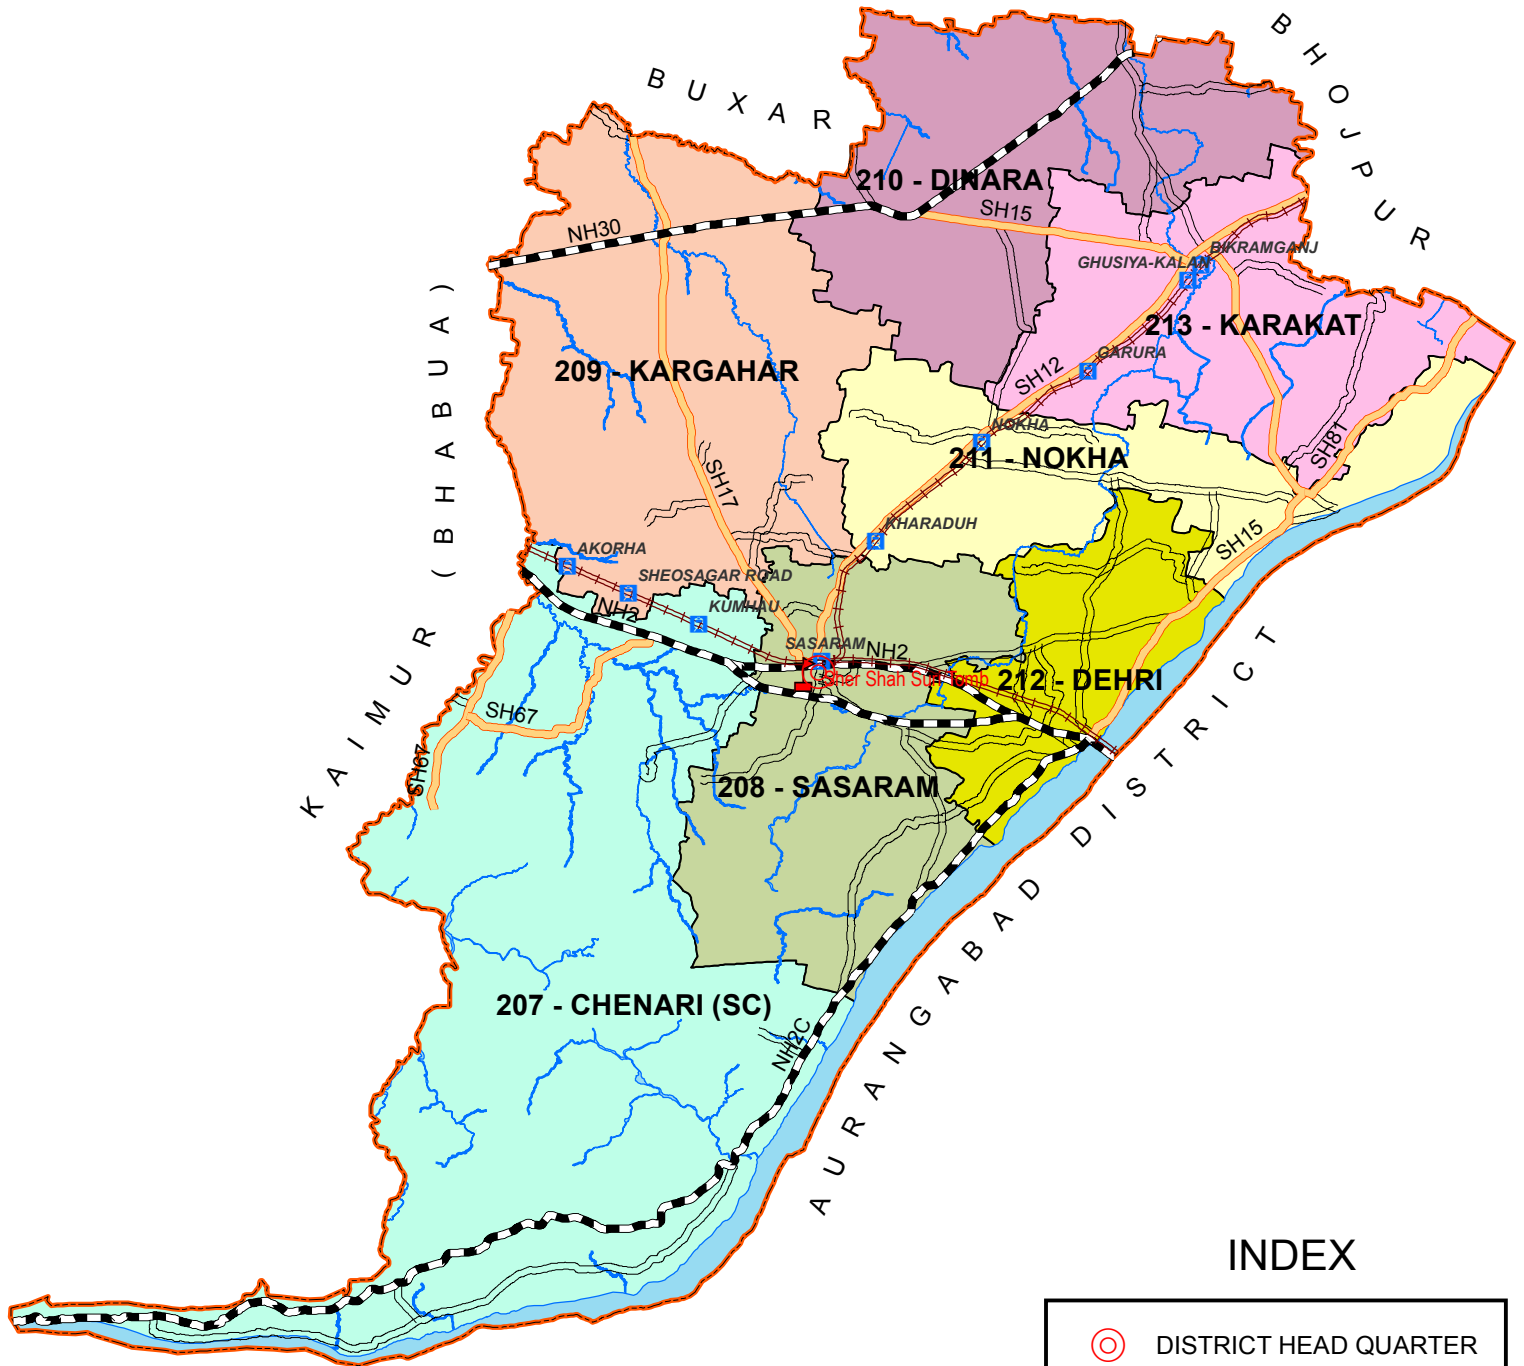

MAP OF ROHTAS DISTRICT

INDEX

	DISTRICT HEAD QUARTER
	TOURIST PLACE
	RAILWAY STATION
	RAILWAYLINE
	NATIONAL HIGHWAY
	STATE HIGHWAY
	DISTRICT ROAD
	DISTRICT BOUNDARY
	RIVER

PREPARED BY