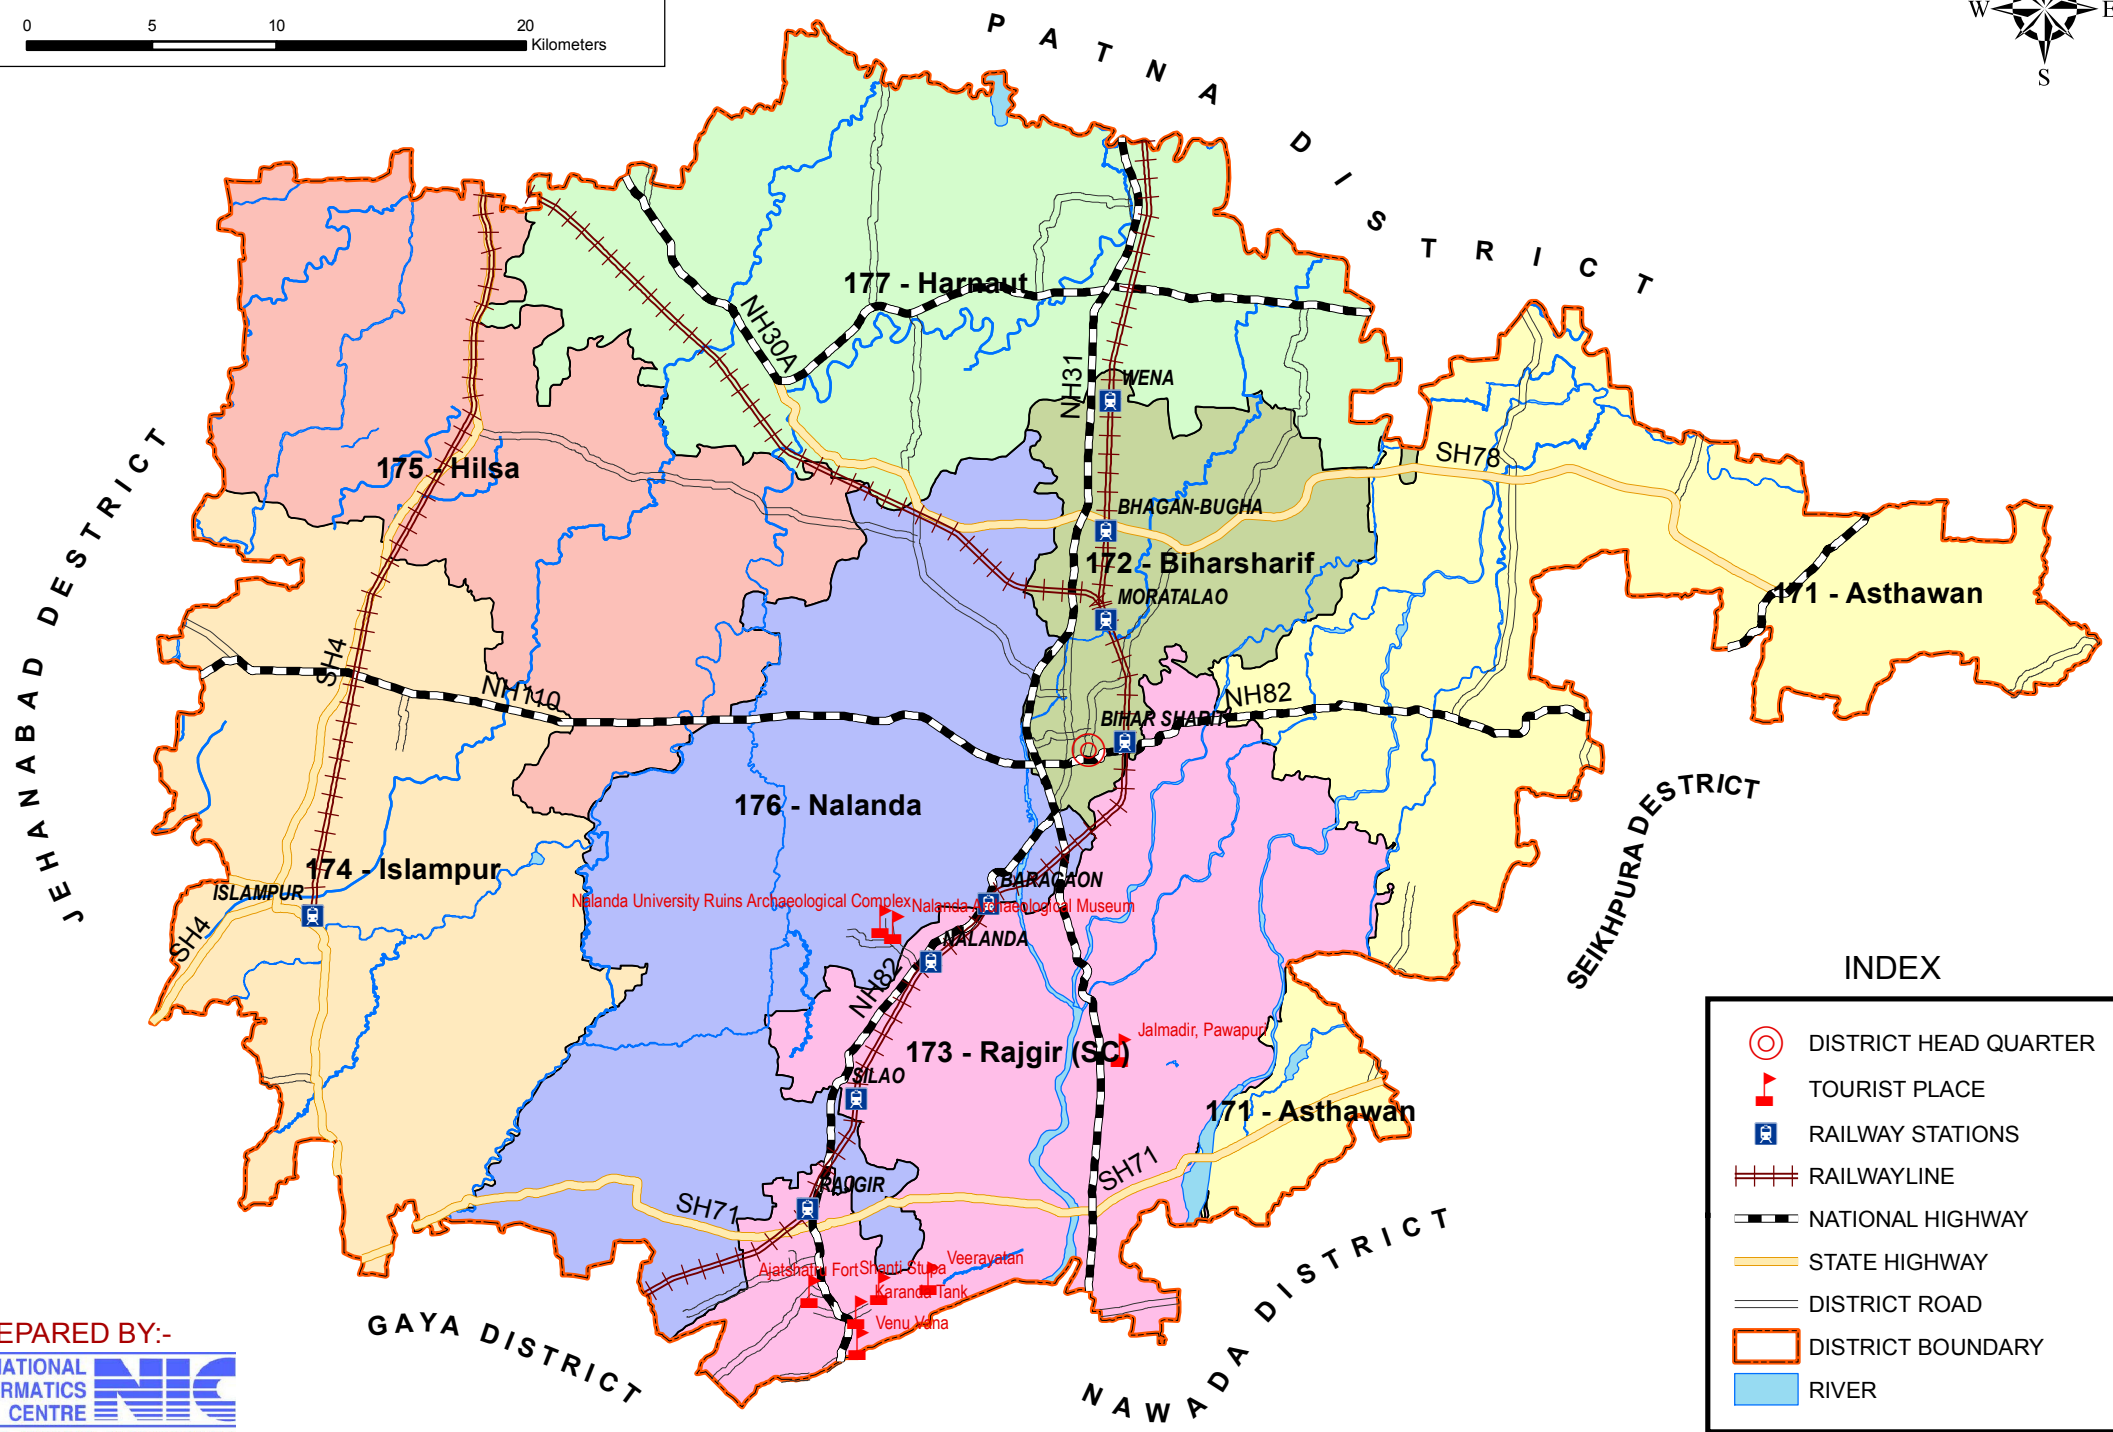

# MAP OF NALANDA DISTRICT

Nalanda University Ruins Archaeological Complex  
Nalanda Archaeological Museum

Jalmadir, Pawapur

Alakshari Fort  
Shanti Stupa  
Veeravatan  
Karanda Tank  
Venu Vaha

## INDEX

- DISTRICT HEAD QUARTER
- TOURIST PLACE
- RAILWAY STATIONS
- RAILWAYLINE
- NATIONAL HIGHWAY
- STATE HIGHWAY
- DISTRICT ROAD
- DISTRICT BOUNDARY
- RIVER