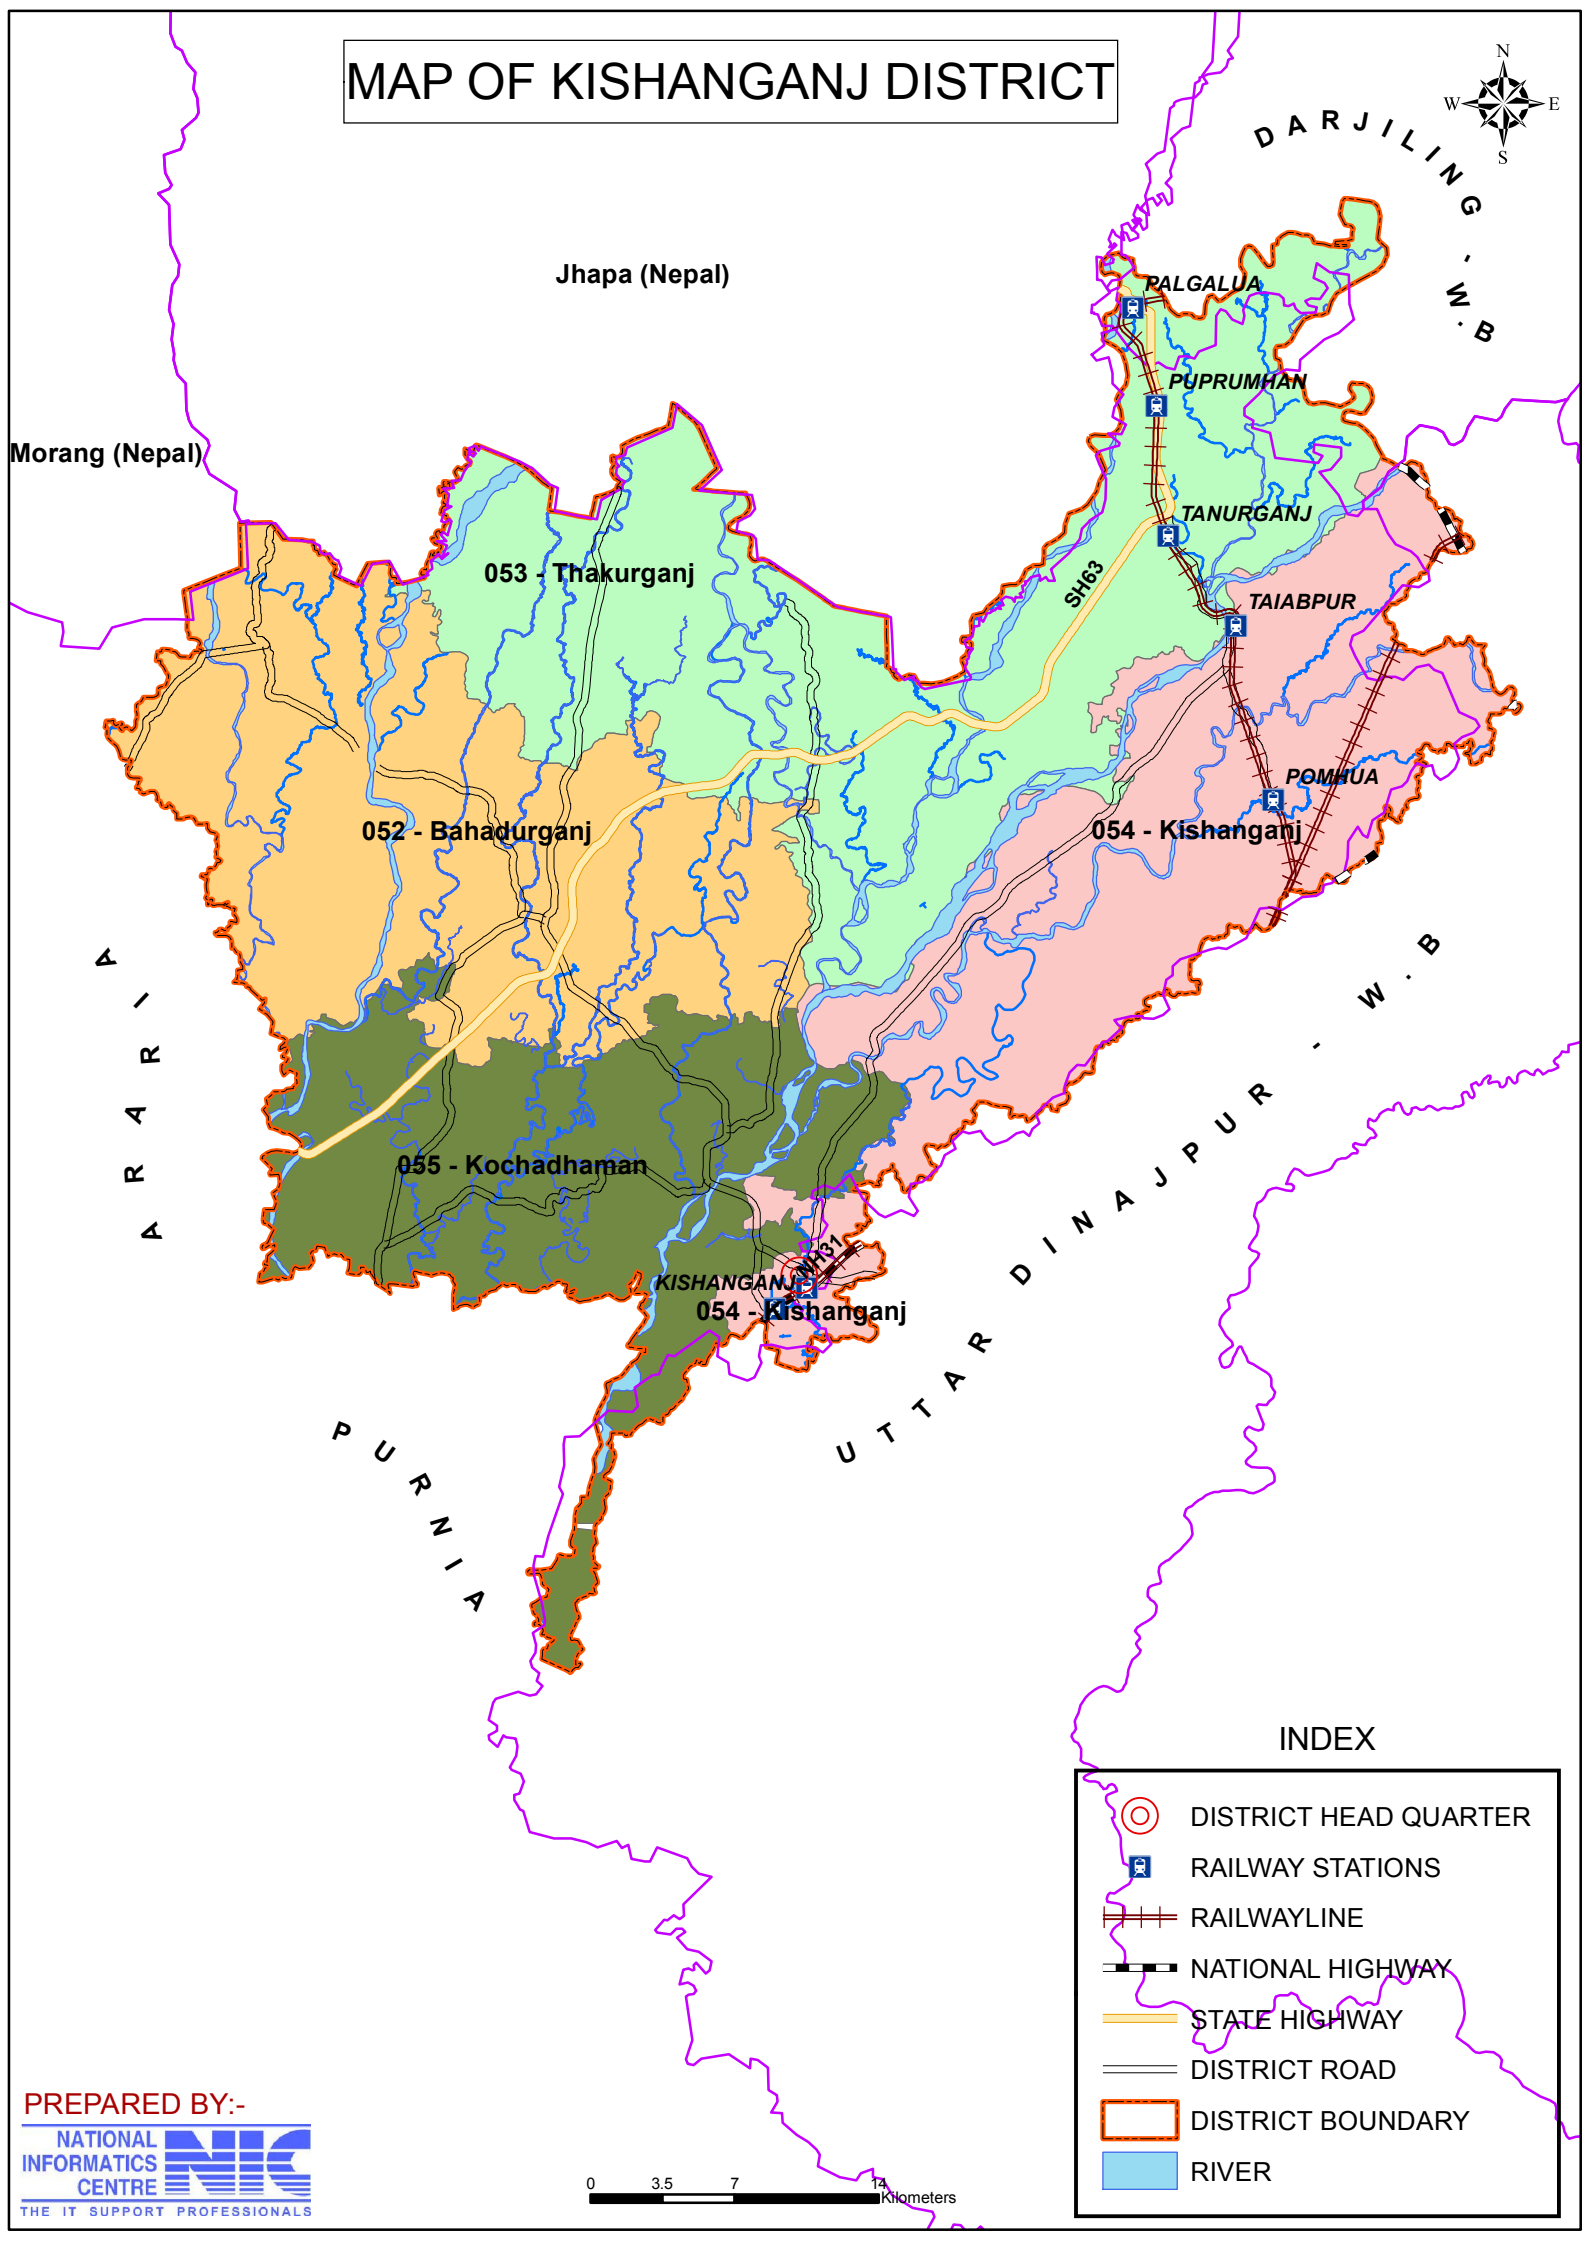

MAP OF KISHANGANJ DISTRICT

INDEX

	DISTRICT HEAD QUARTER
	RAILWAY STATIONS
	RAILWAYLINE
	NATIONAL HIGHWAY
	STATE HIGHWAY
	DISTRICT ROAD
	DISTRICT BOUNDARY
	RIVER

PREPARED BY:-

0 3.5 7 14 Kilometers