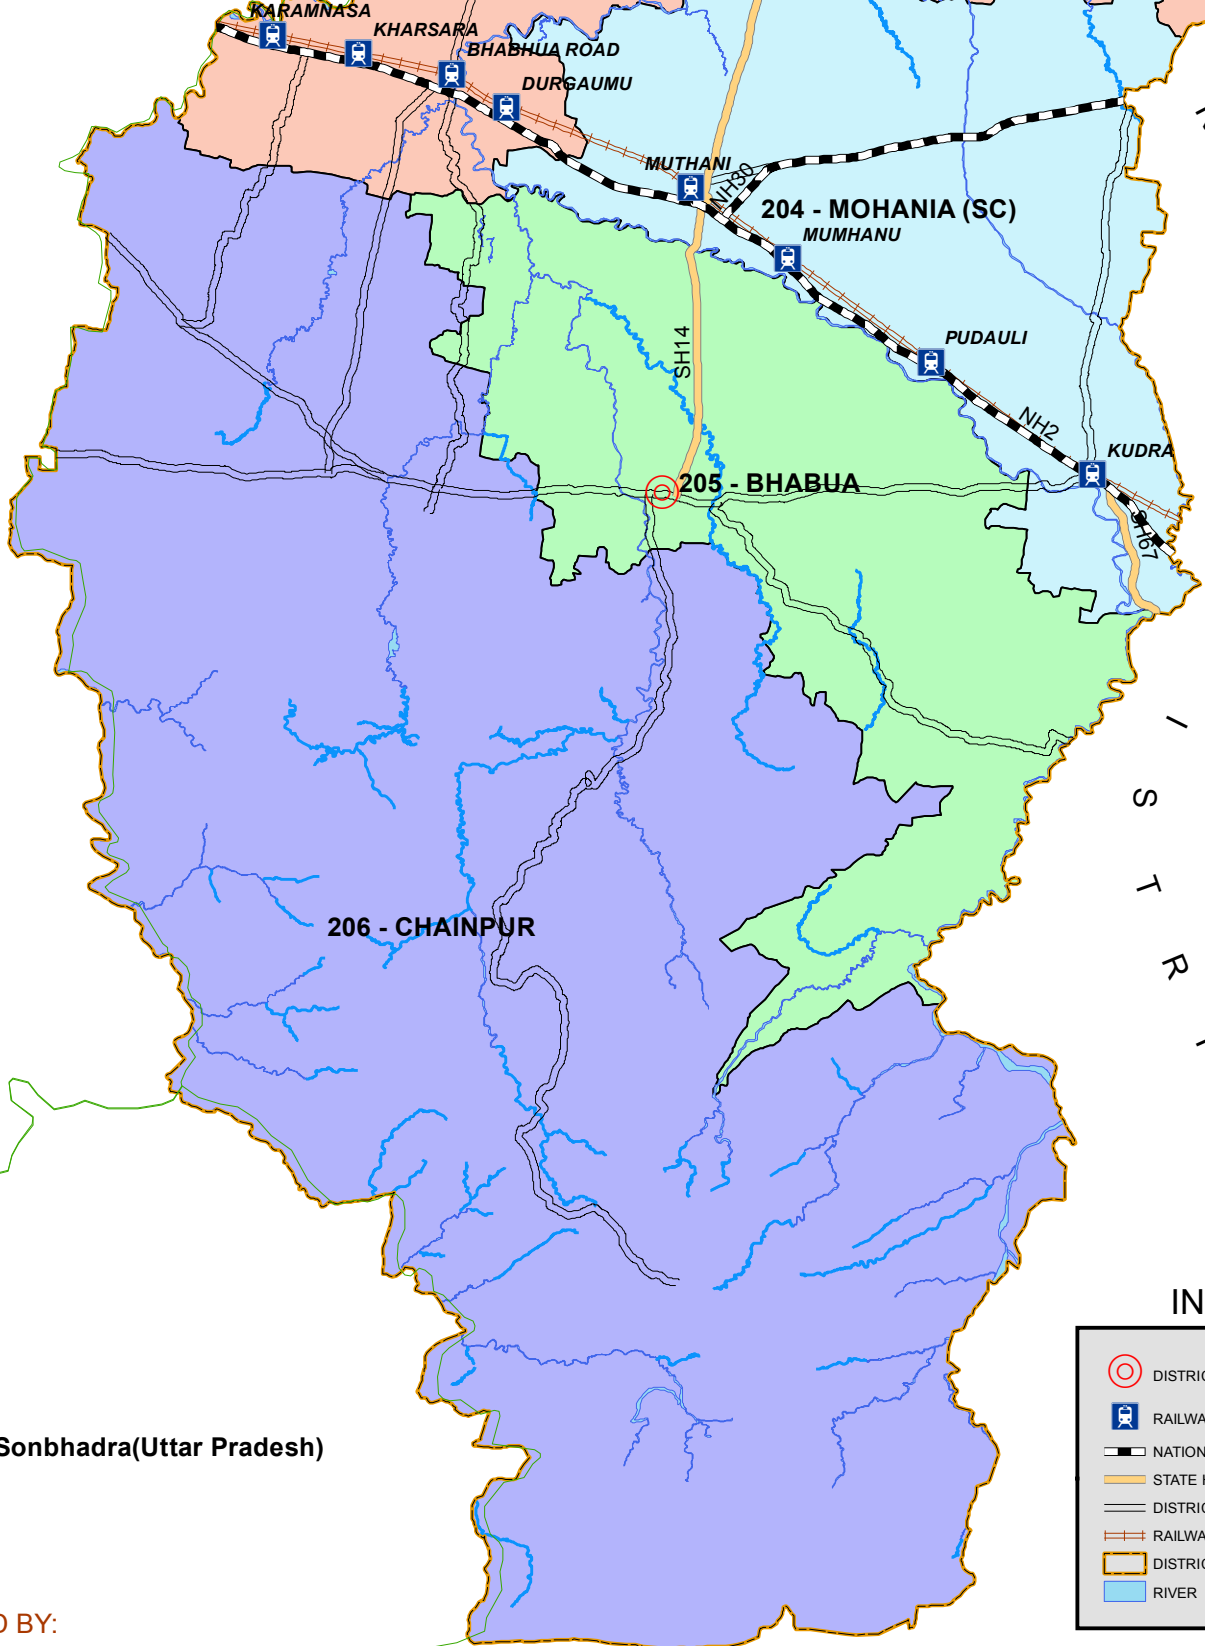

# MAP OF KAIMUR (BHABUA) DISTRICT

0 4 8 16 Kilometers

Ghazipur(Uttar Pradesh)

Chandauli(Uttar Pradesh)

## INDEX

- DISTRICT HEAD QUARTER
- RAILWAY STATION
- NATIONAL HIGHWAY
- STATE HIGHWAY
- DISTRICT ROAD
- RAILWAY LINE
- DISTRICT BOUNDARY
- RIVER

PREPARED BY:

Garhwa(Jharkhand)

Palamu(Jharkhand)