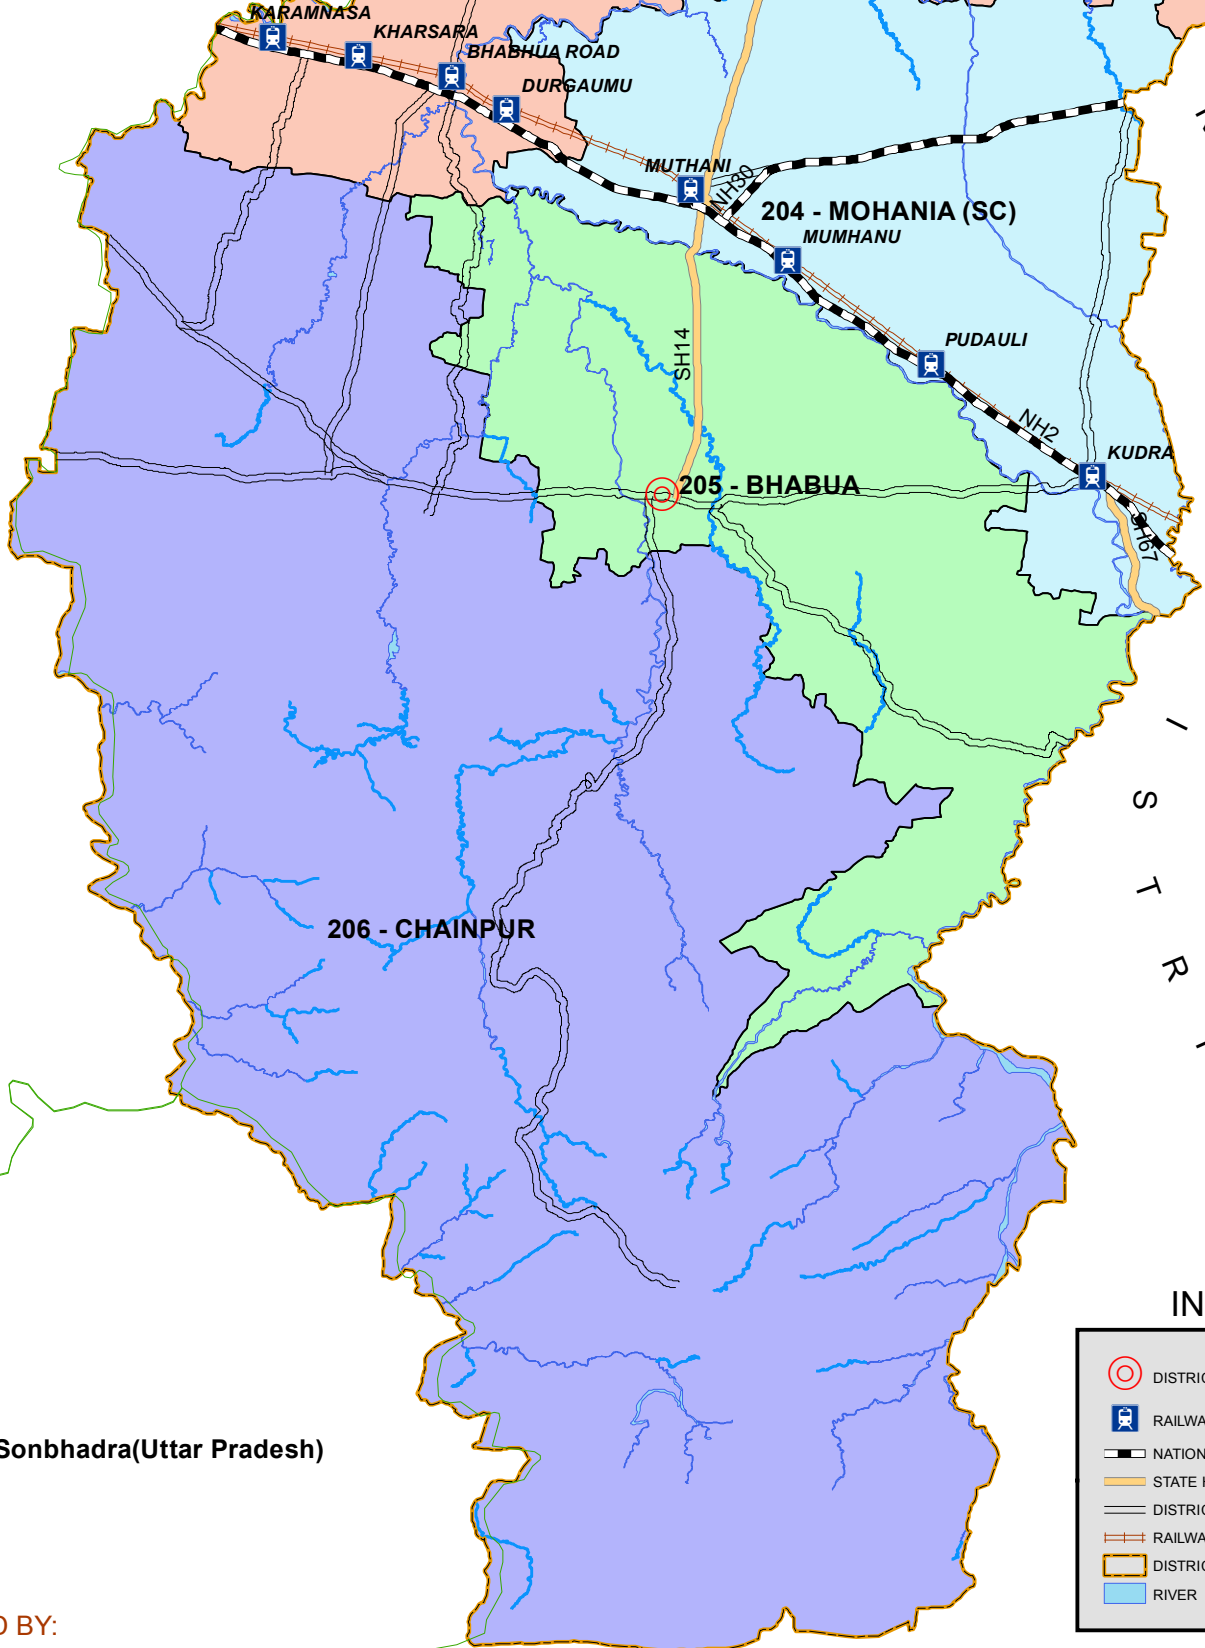

MAP OF KAIMUR (BHABUA) DISTRICT

0 4 8 16 Kilometers

Ghazipur(Uttar Pradesh)

Chandauli(Uttar Pradesh)

R
O
H
T
A
S

D
I
S
T
R
I
C
T

Sonbhadra(Uttar Pradesh)

INDEX

- DISTRICT HEAD QUARTER
- RAILWAY STATION
- NATIONAL HIGHWAY
- STATE HIGHWAY
- DISTRICT ROAD
- RAILWAY LINE
- DISTRICT BOUNDARY
- RIVER

PREPARED BY:

Garhwa(Jharkhand)

Palamu(Jharkhand)