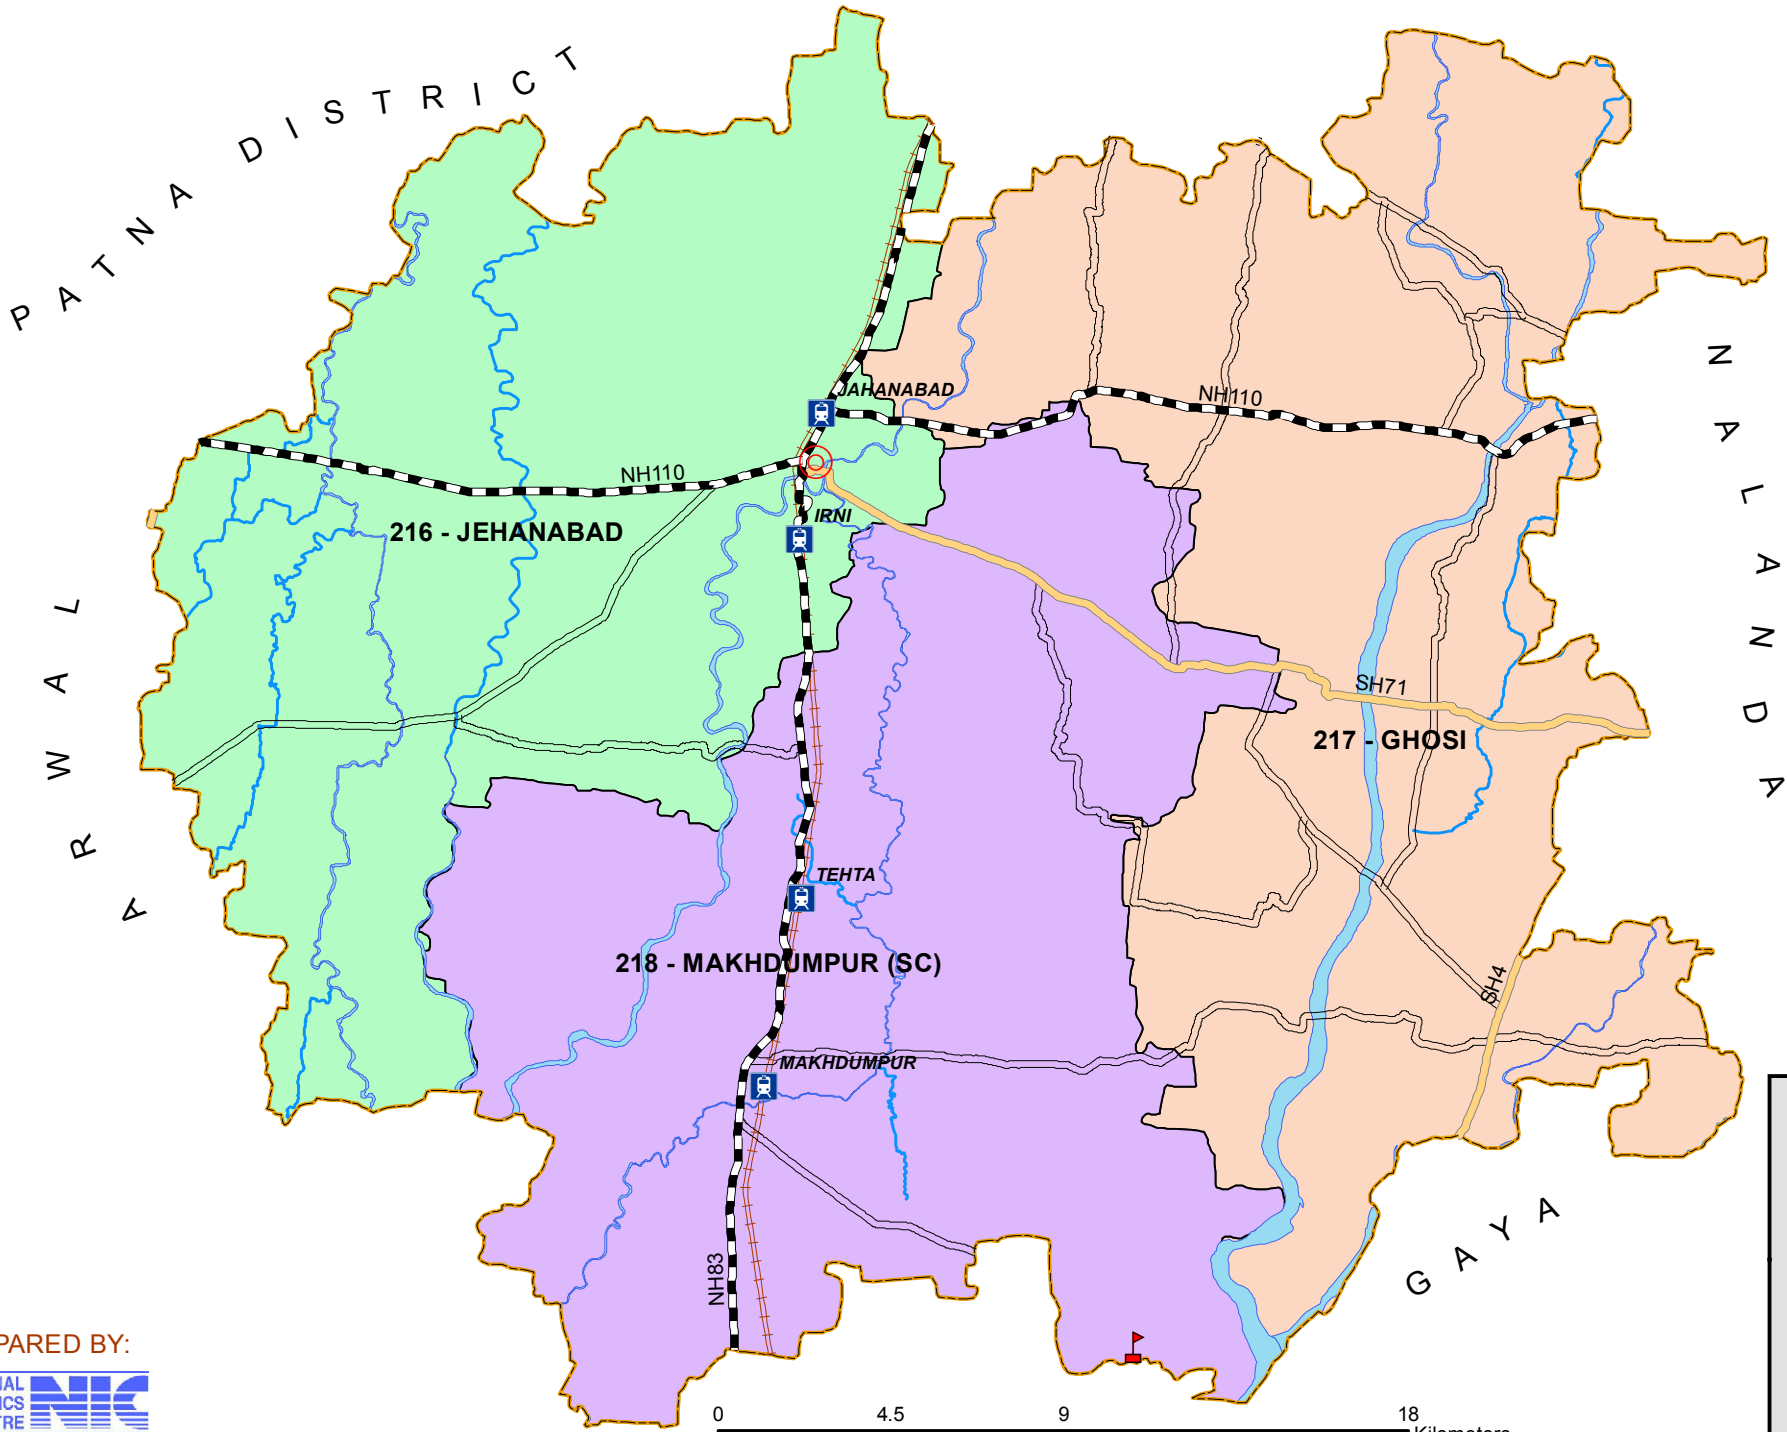

MAP OF JEHANABAD DISTRICT

INDEX

	DISTRICT HEAD QUARTER
	TOURIST PLACE
	RAILWAY STATION
	NATIONAL HIGHWAY
	STATE HIGHWAY
	DISTRICT ROAD
	RAILWAY LINE
	DISTRICT BOUNDARY
	RIVER

PREPARED BY:
NATIONAL INFORMATICS CENTRE NIC
 THE IT SUPPORT PROFESSIONALS