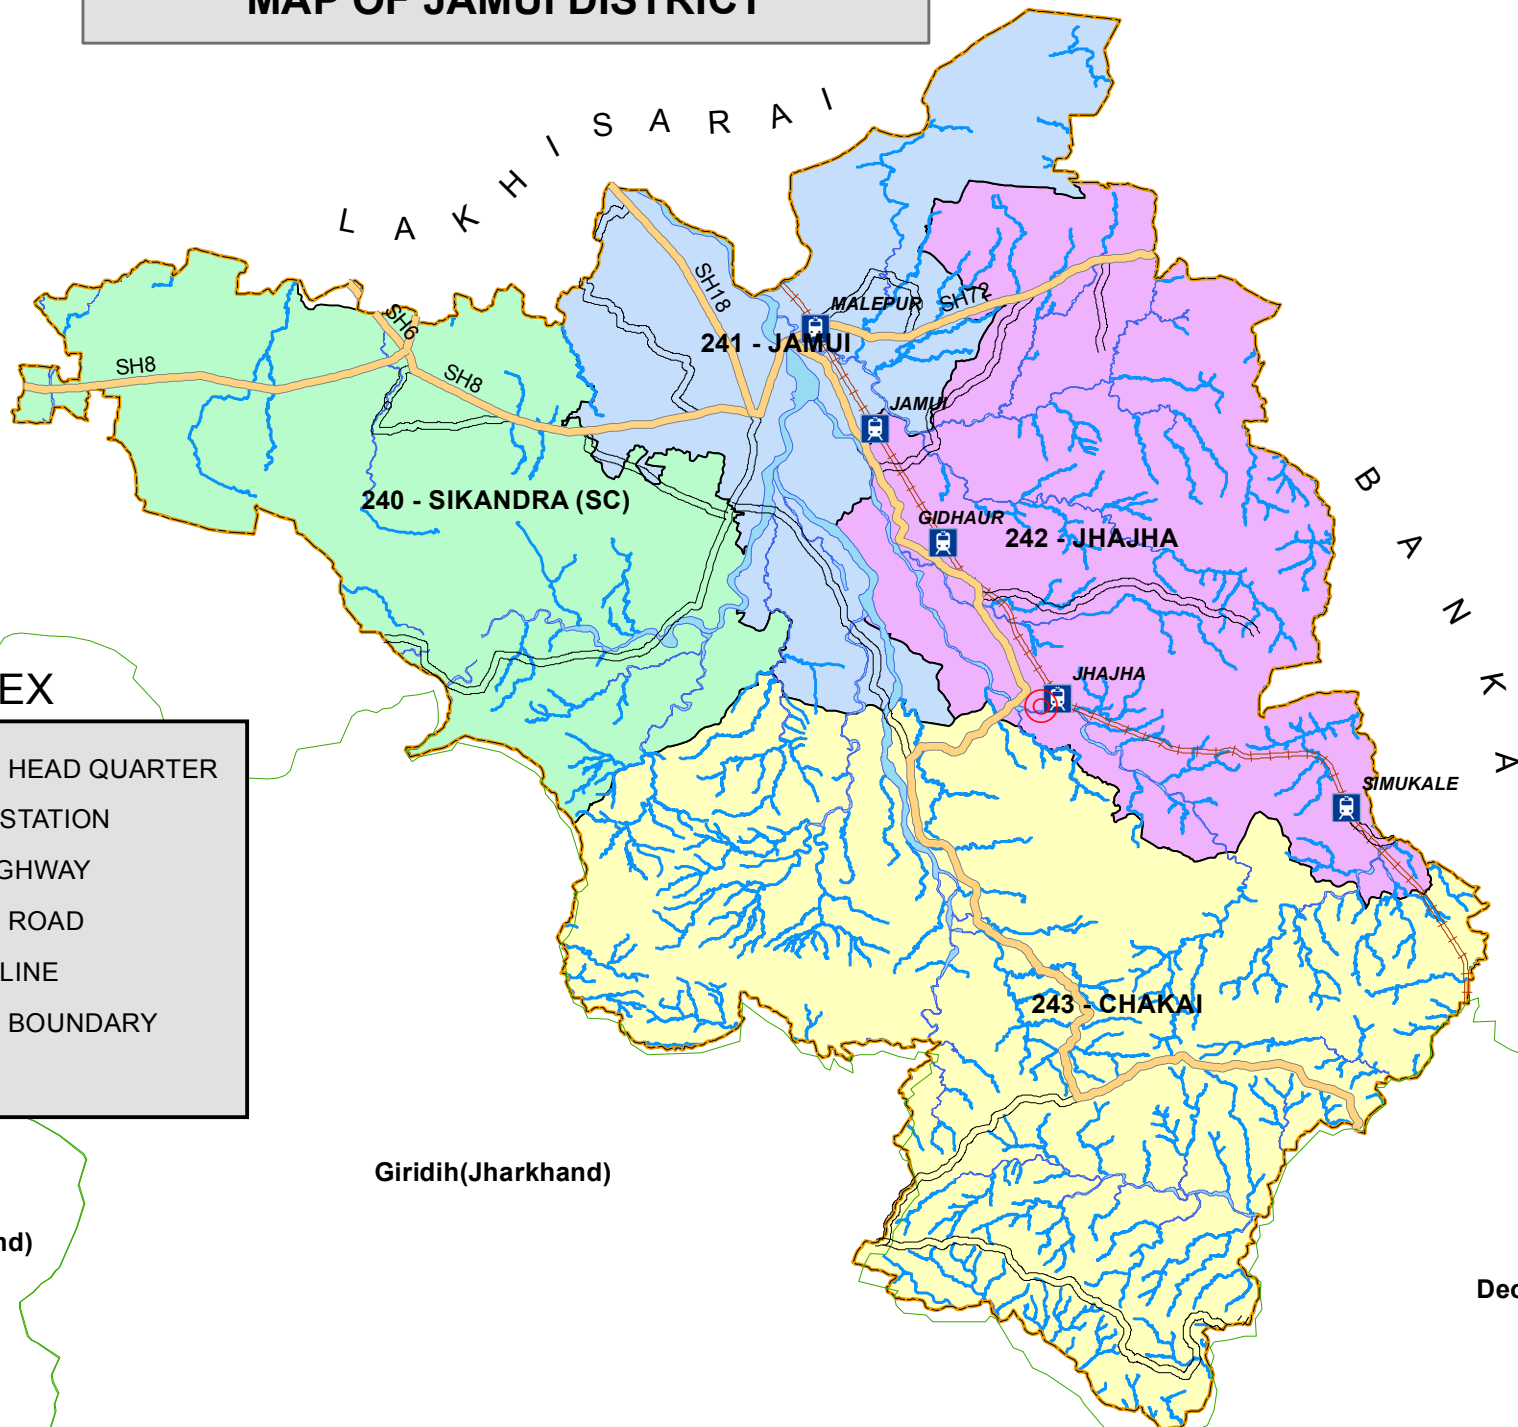

MAP OF JAMUI DISTRICT

INDEX

- DISTRICT HEAD QUARTER
- RAILWAY STATION
- STATE HIGHWAY
- DISTRICT ROAD
- RAILWAY LINE
- DISTRICT BOUNDARY
- RIVER

Koderma(Jharkhand)

Giridih(Jharkhand)

Deogarh(Jharkhand)