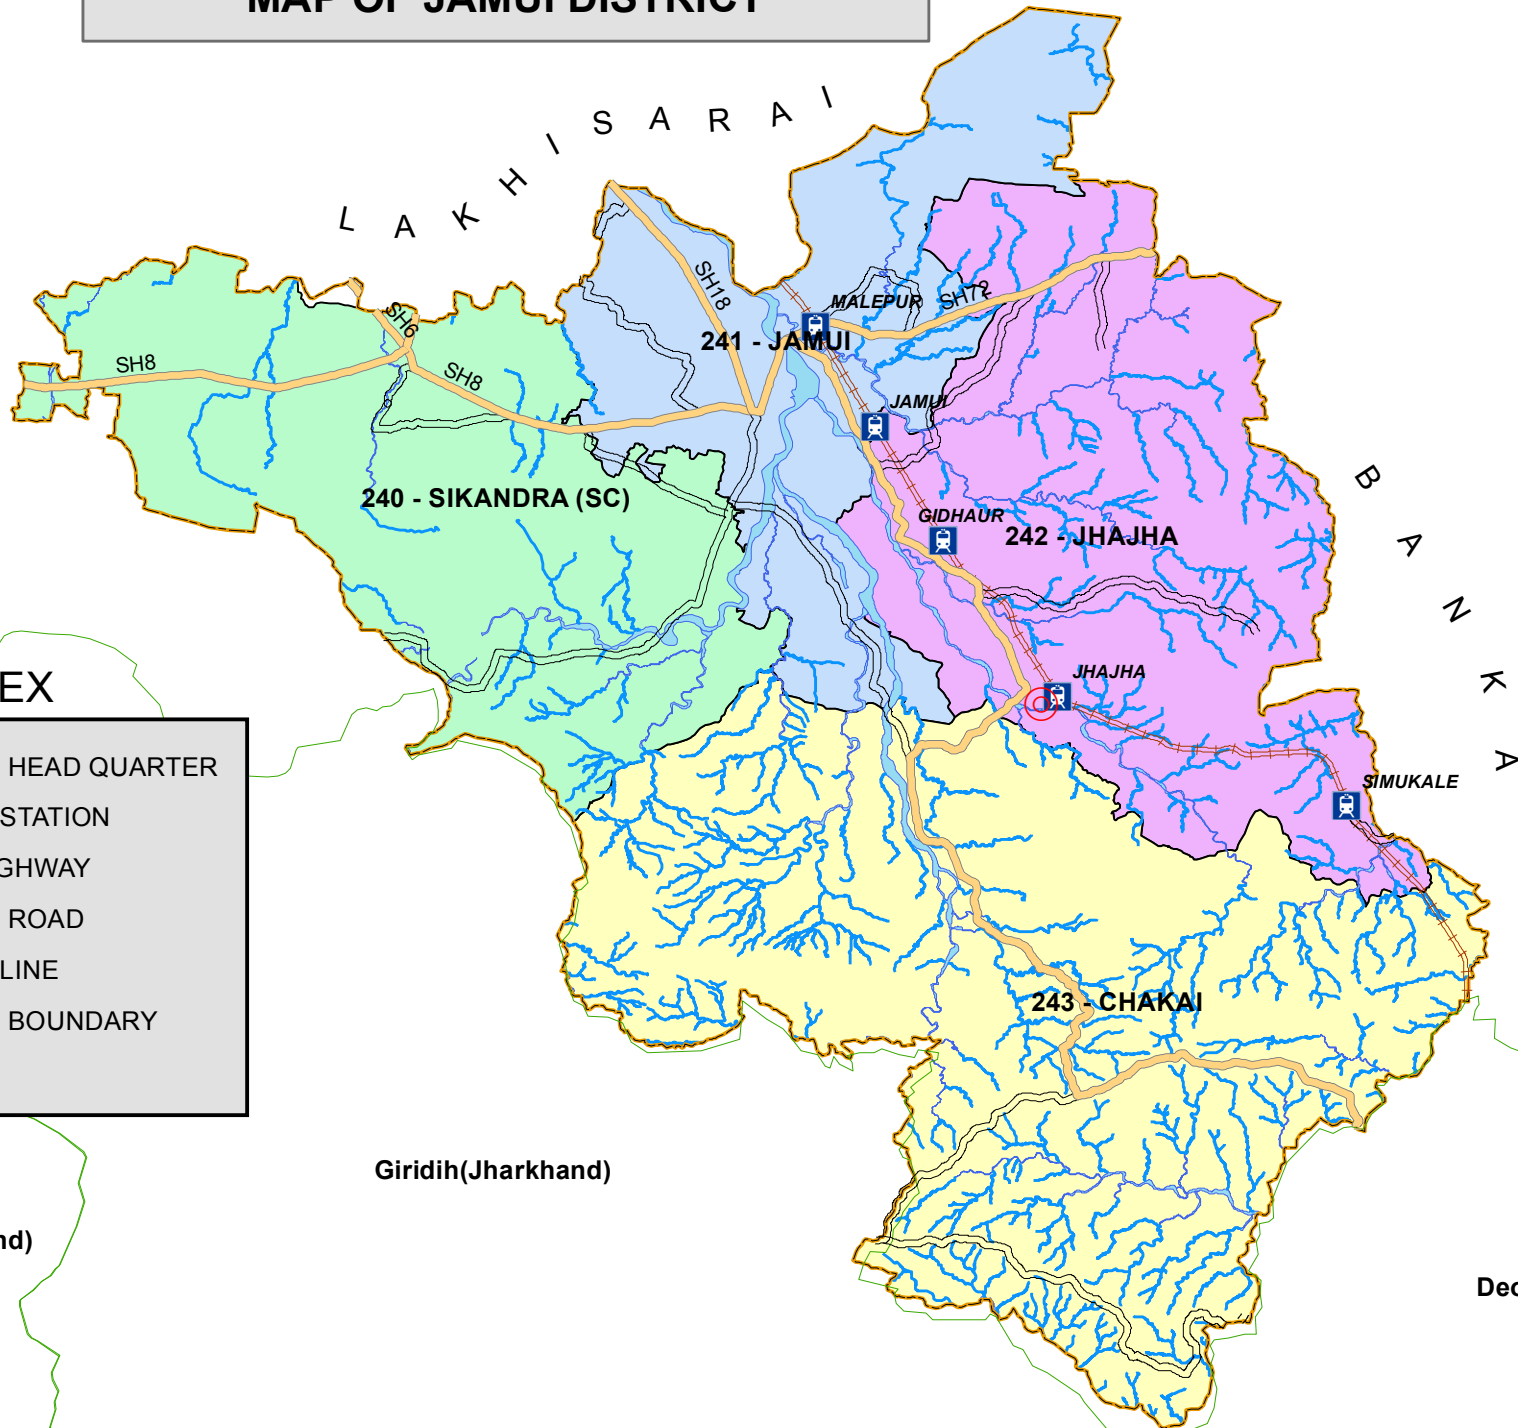

MAP OF JAMUI DISTRICT

INDEX

- DISTRICT HEAD QUARTER
- RAILWAY STATION
- STATE HIGHWAY
- DISTRICT ROAD
- RAILWAY LINE
- DISTRICT BOUNDARY
- RIVER

Koderma(Jharkhand)

Giridih(Jharkhand)

Deogarh(Jharkhand)