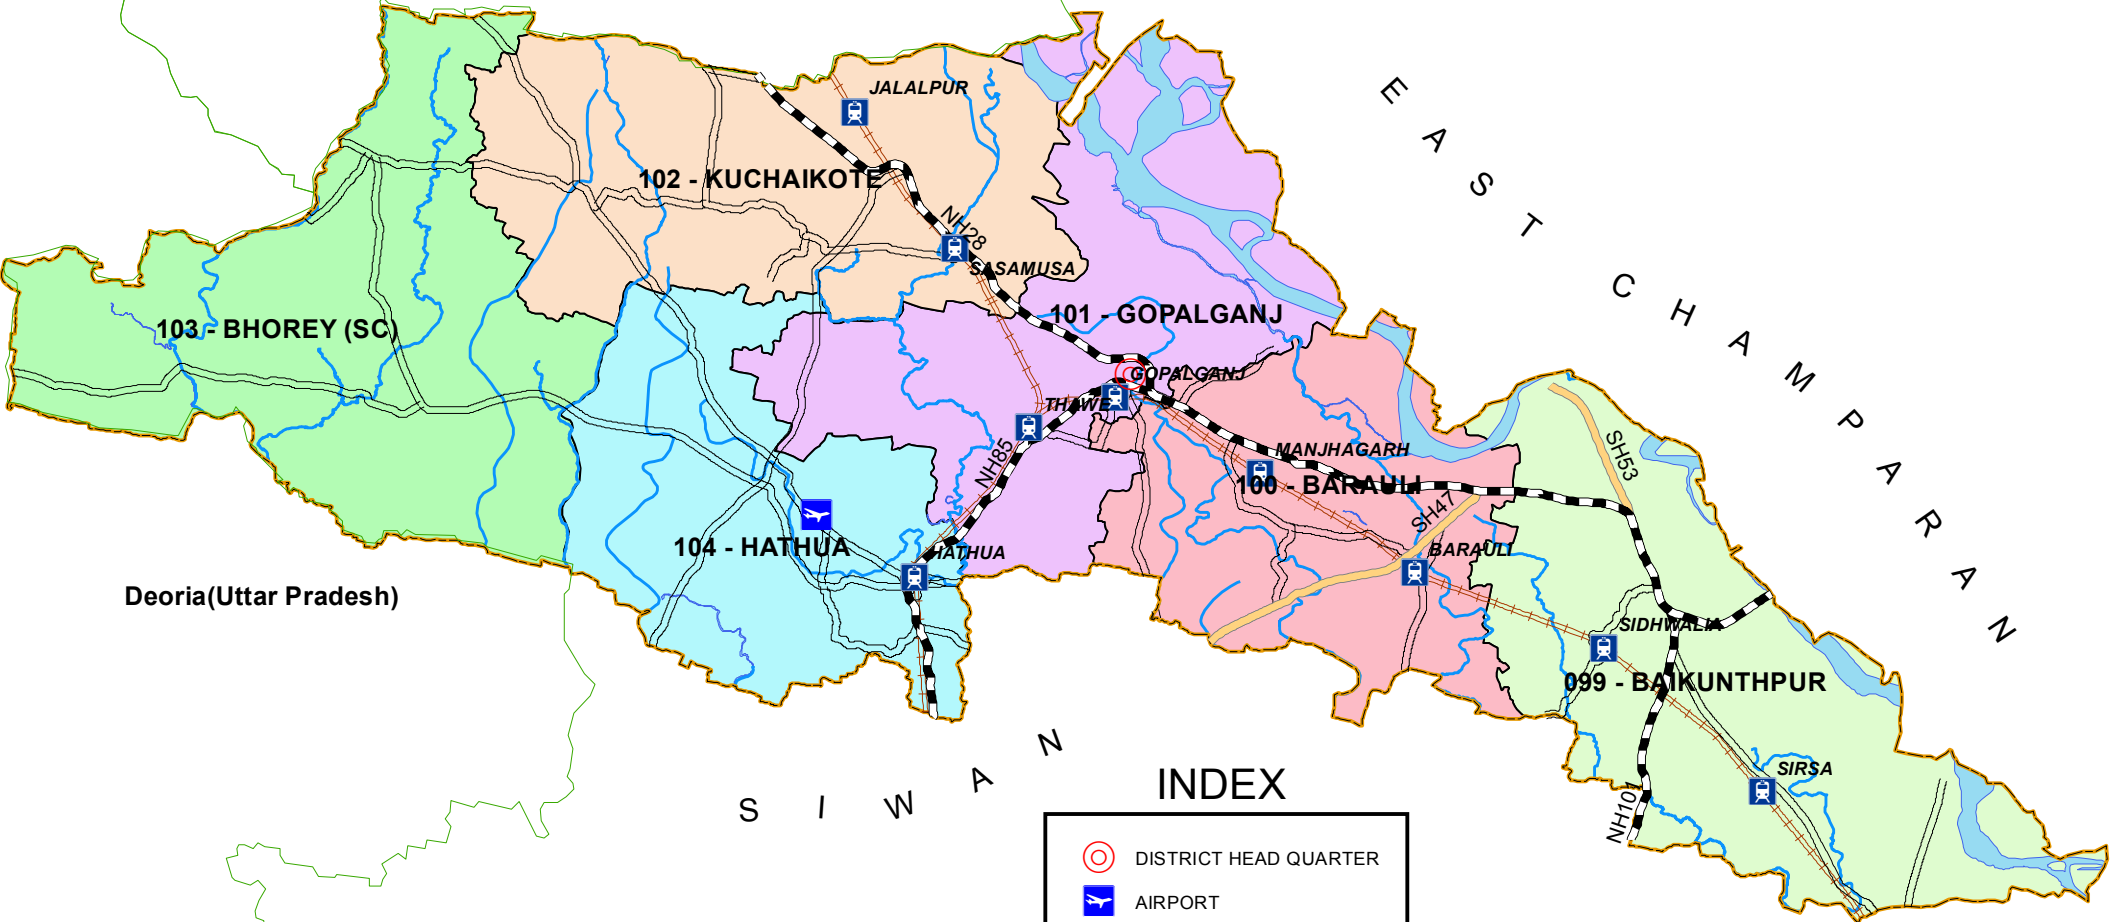

MAP OF GOPALGANJ DISTRICT

Kushinagar(Uttar Pradesh)

E
A
S
T

C
H
A
M
P
A
R
A
N

Deoria(Uttar Pradesh)

S
I
W
A
N

INDEX

- DISTRICT HEAD QUARTER
- AIRPORT
- RAILWAY STATION
- NATIONAL HIGHWAY
- STATE HIGHWAY
- DISTRICT ROAD
- RAILWAY LINE
- DISTRICT BOUNDARY
- RIVER

Ballia(Uttar Pradesh)

PREPARED BY: