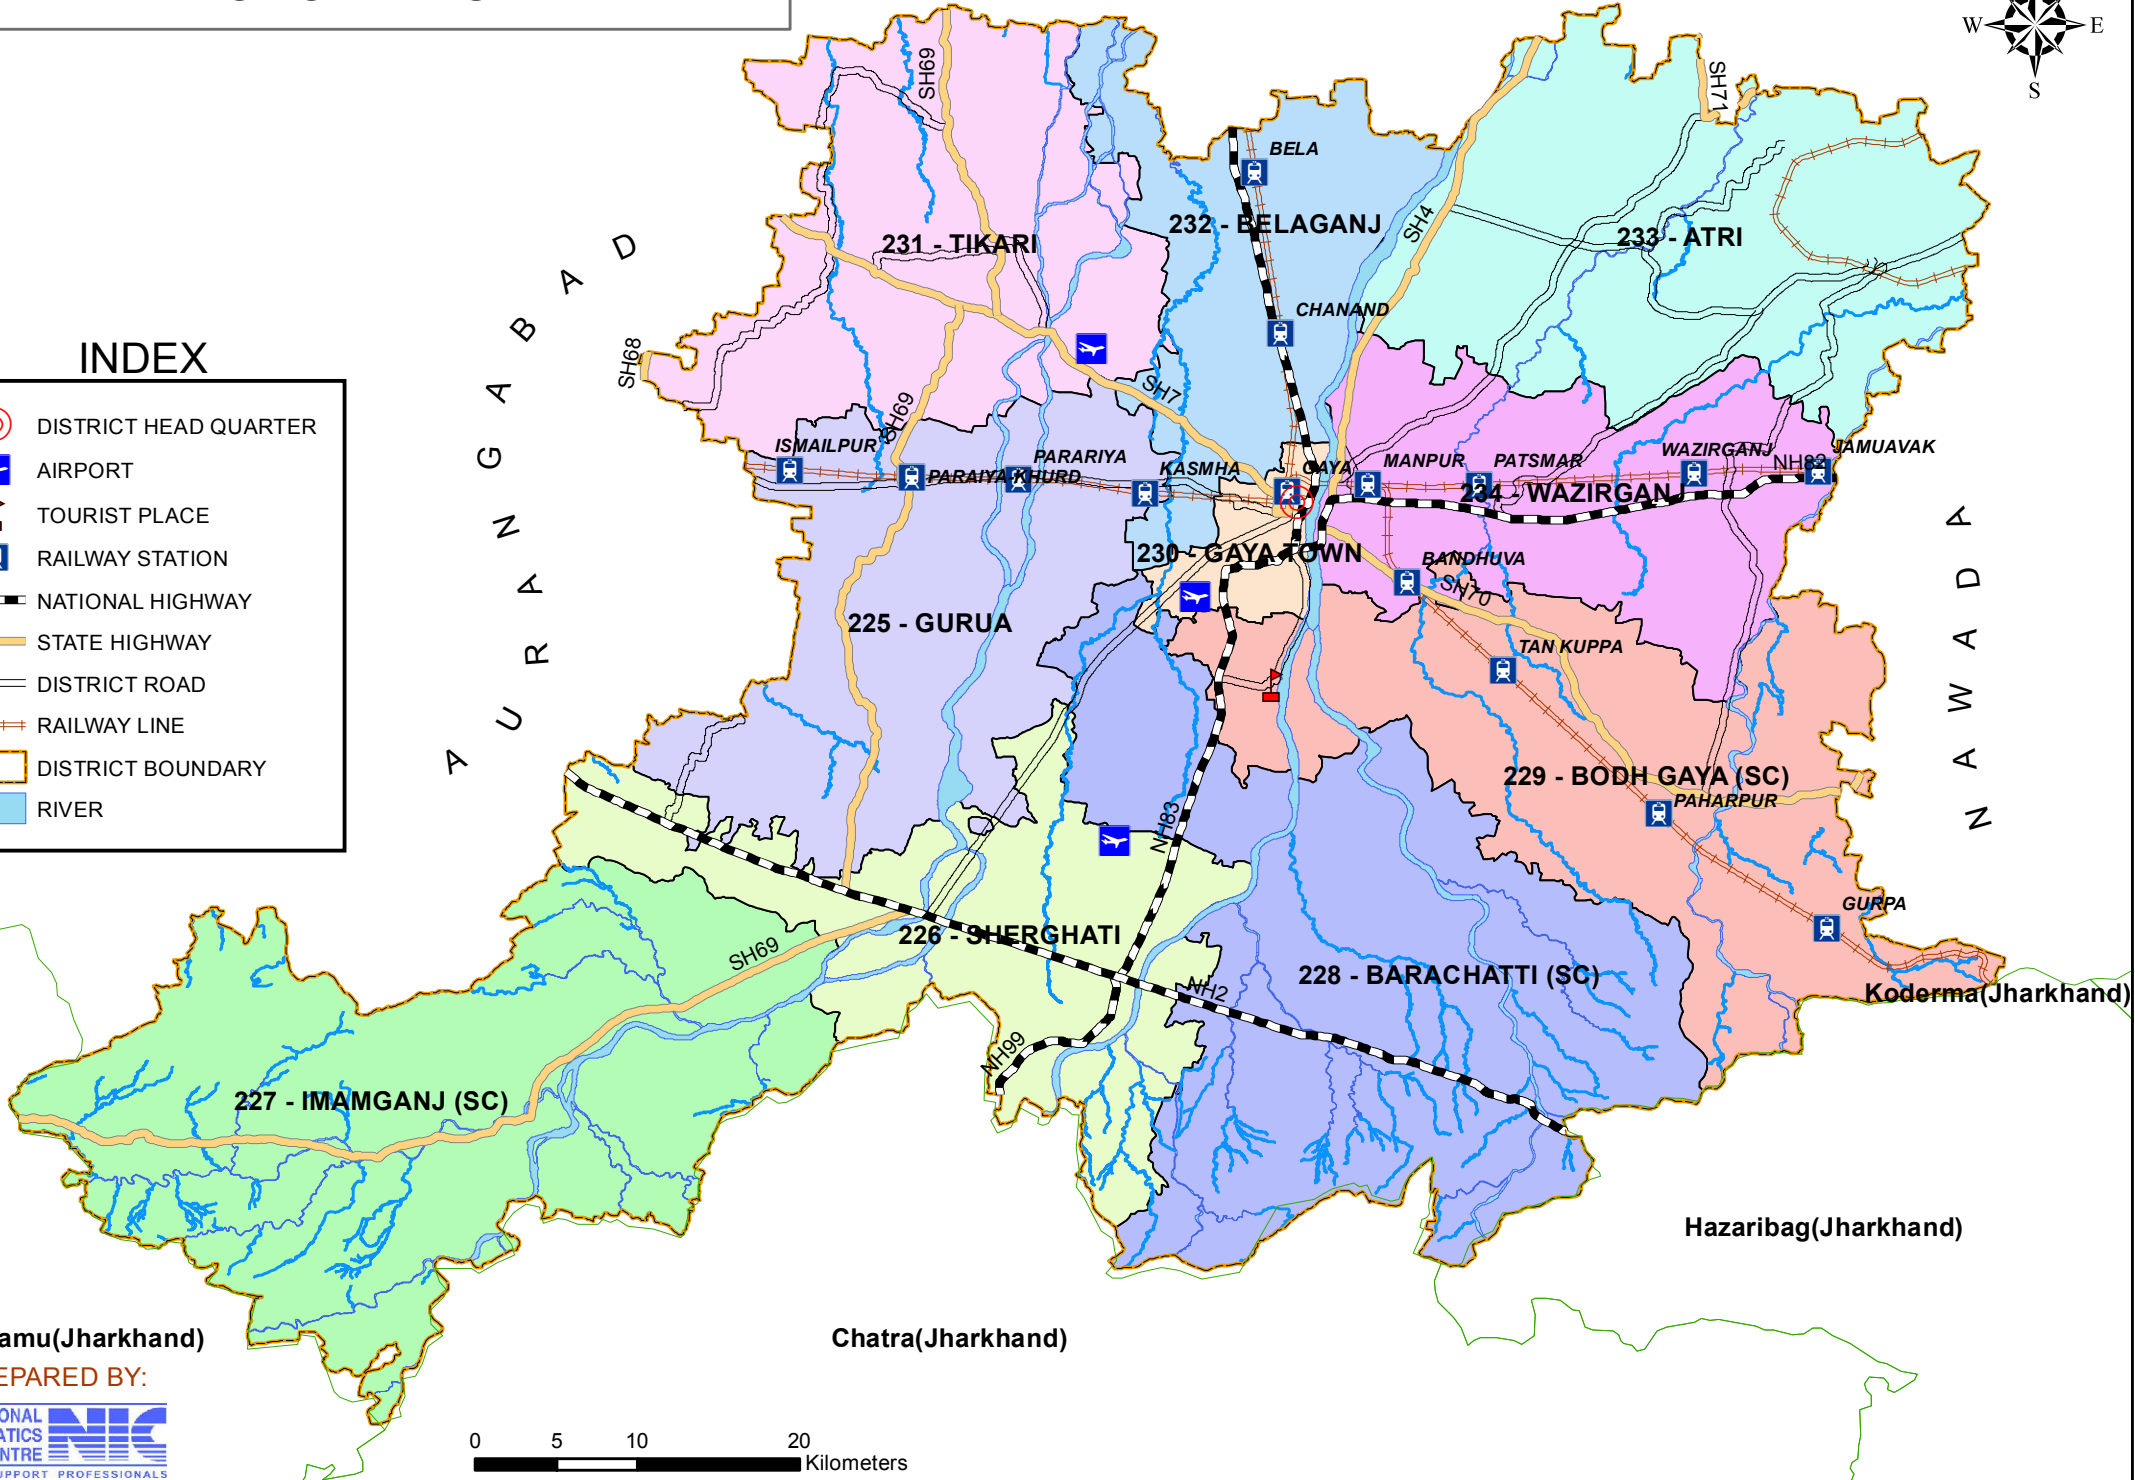

MAP OF GAYA DISTRICT

INDEX

-  DISTRICT HEAD QUARTER
-  AIRPORT
-  TOURIST PLACE
-  RAILWAY STATION
-  NATIONAL HIGHWAY
-  STATE HIGHWAY
-  DISTRICT ROAD
-  RAILWAY LINE
-  DISTRICT BOUNDARY
-  RIVER

T
U
R
A
N
G
A
B
A
D

N
A
W
A
D
A

Palamu(Jharkhand)

Chatra(Jharkhand)

Hazaribag(Jharkhand)

Kodorma(Jharkhand)

PREPARED BY: