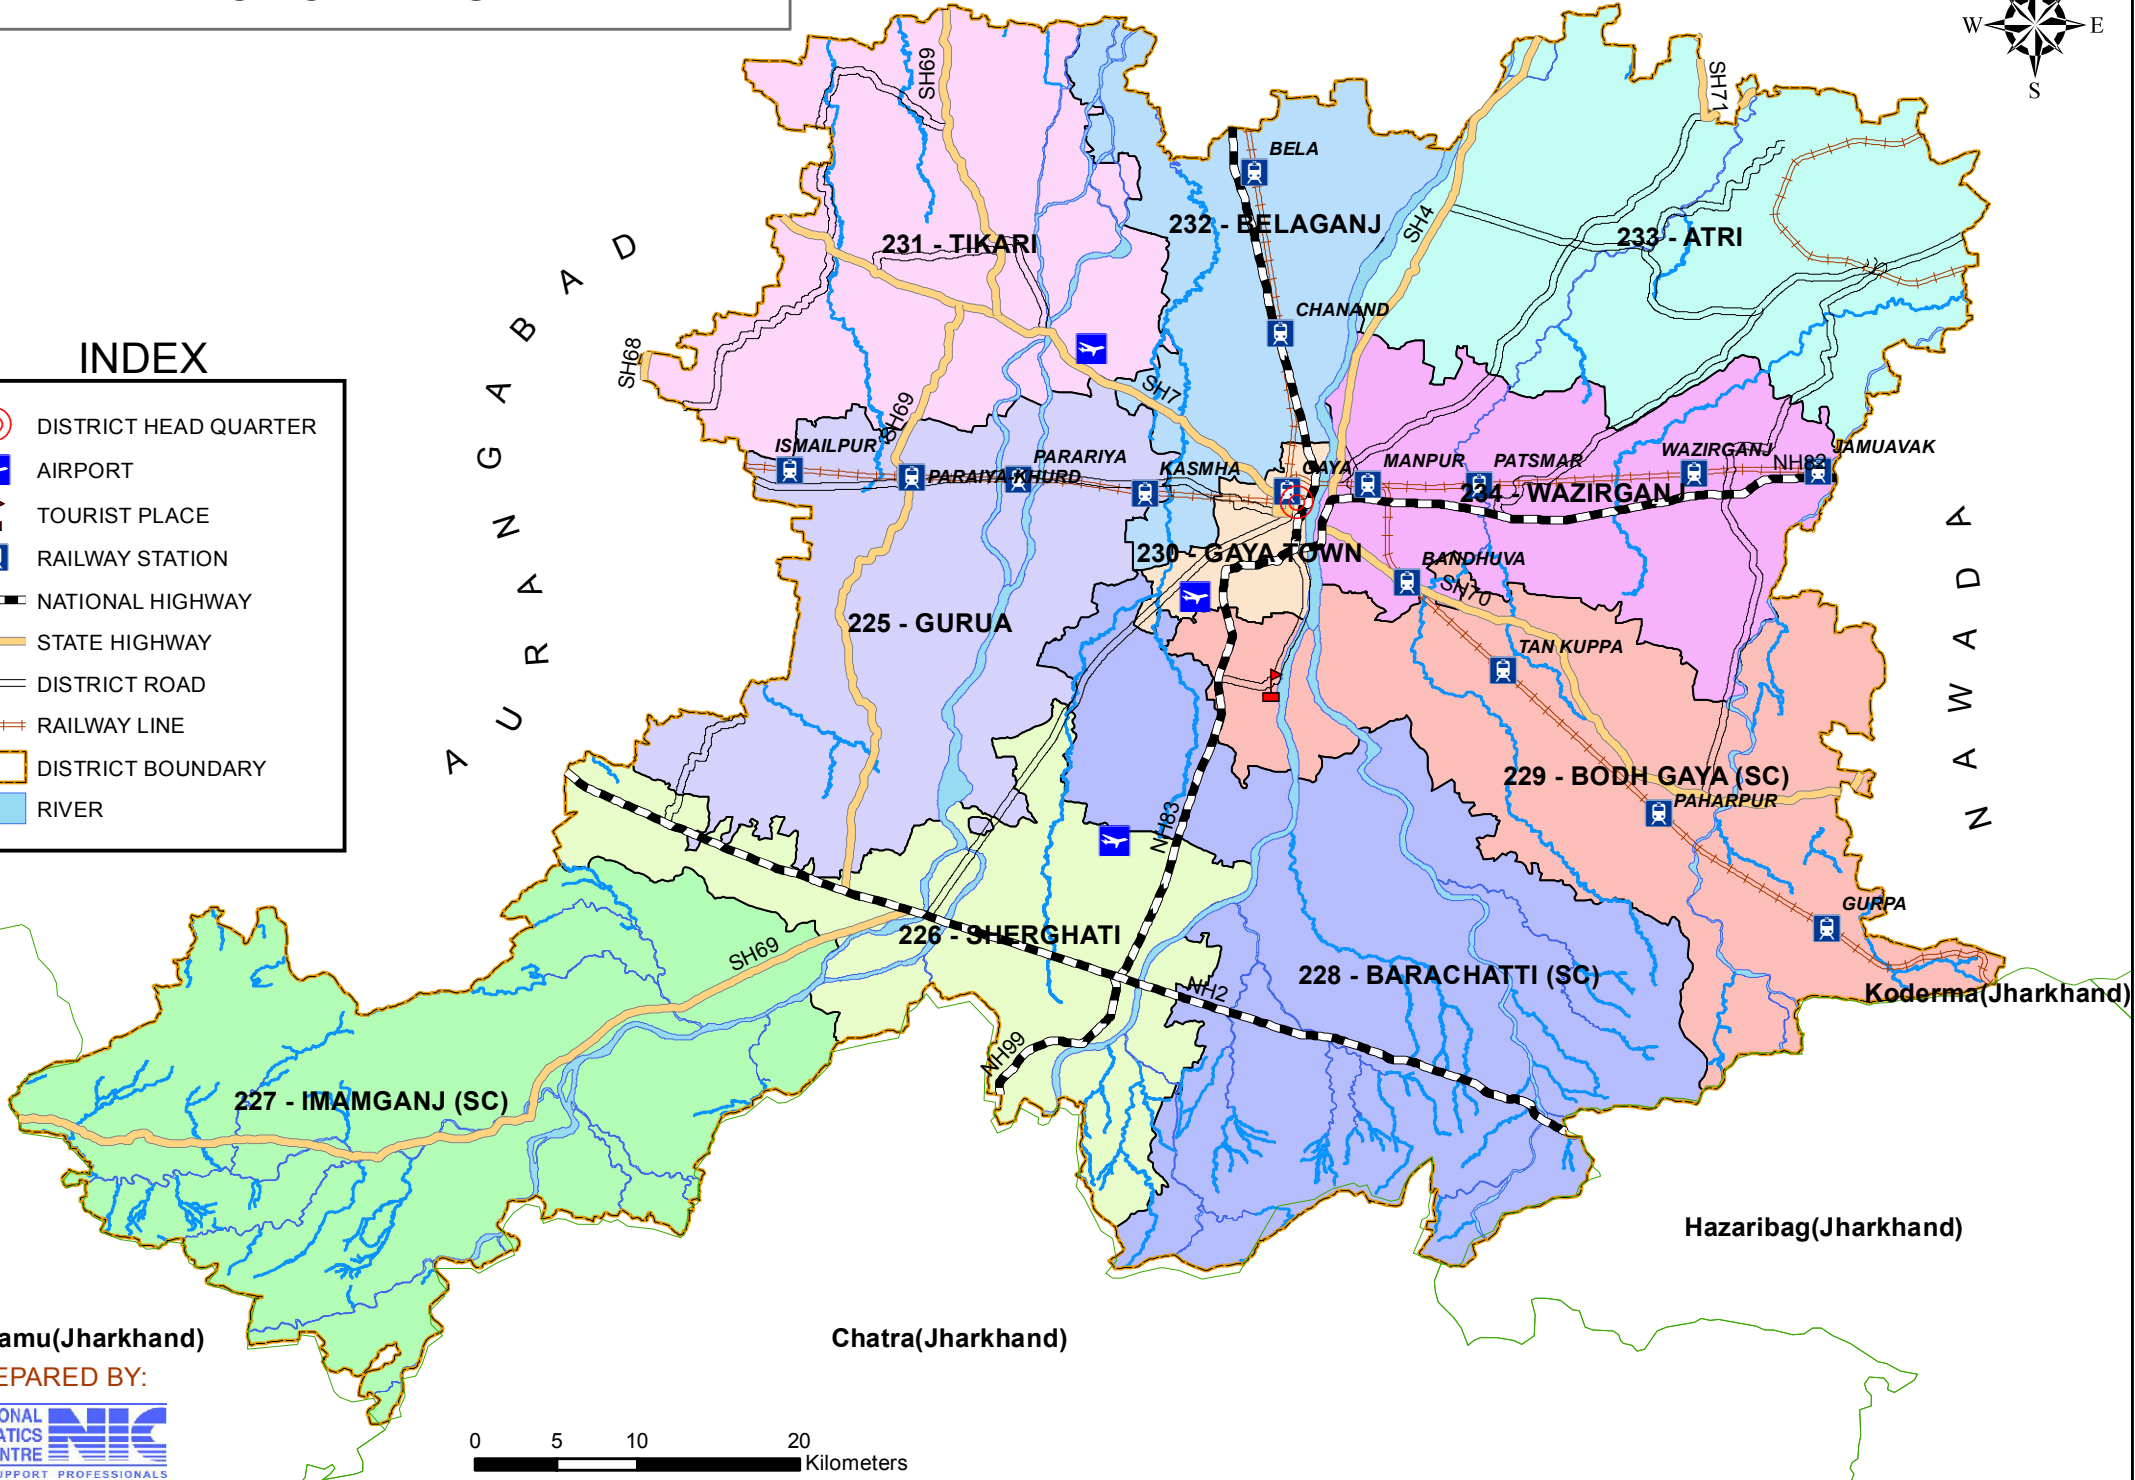

MAP OF GAYA DISTRICT

INDEX

-  DISTRICT HEAD QUARTER
-  AIRPORT
-  TOURIST PLACE
-  RAILWAY STATION
-  NATIONAL HIGHWAY
-  STATE HIGHWAY
-  DISTRICT ROAD
-  RAILWAY LINE
-  DISTRICT BOUNDARY
-  RIVER

T U R A N G A B A D

N A W A D A

Palamu(Jharkhand)

Chatra(Jharkhand)

Hazaribag(Jharkhand)

Kodorma(Jharkhand)

PREPARED BY: