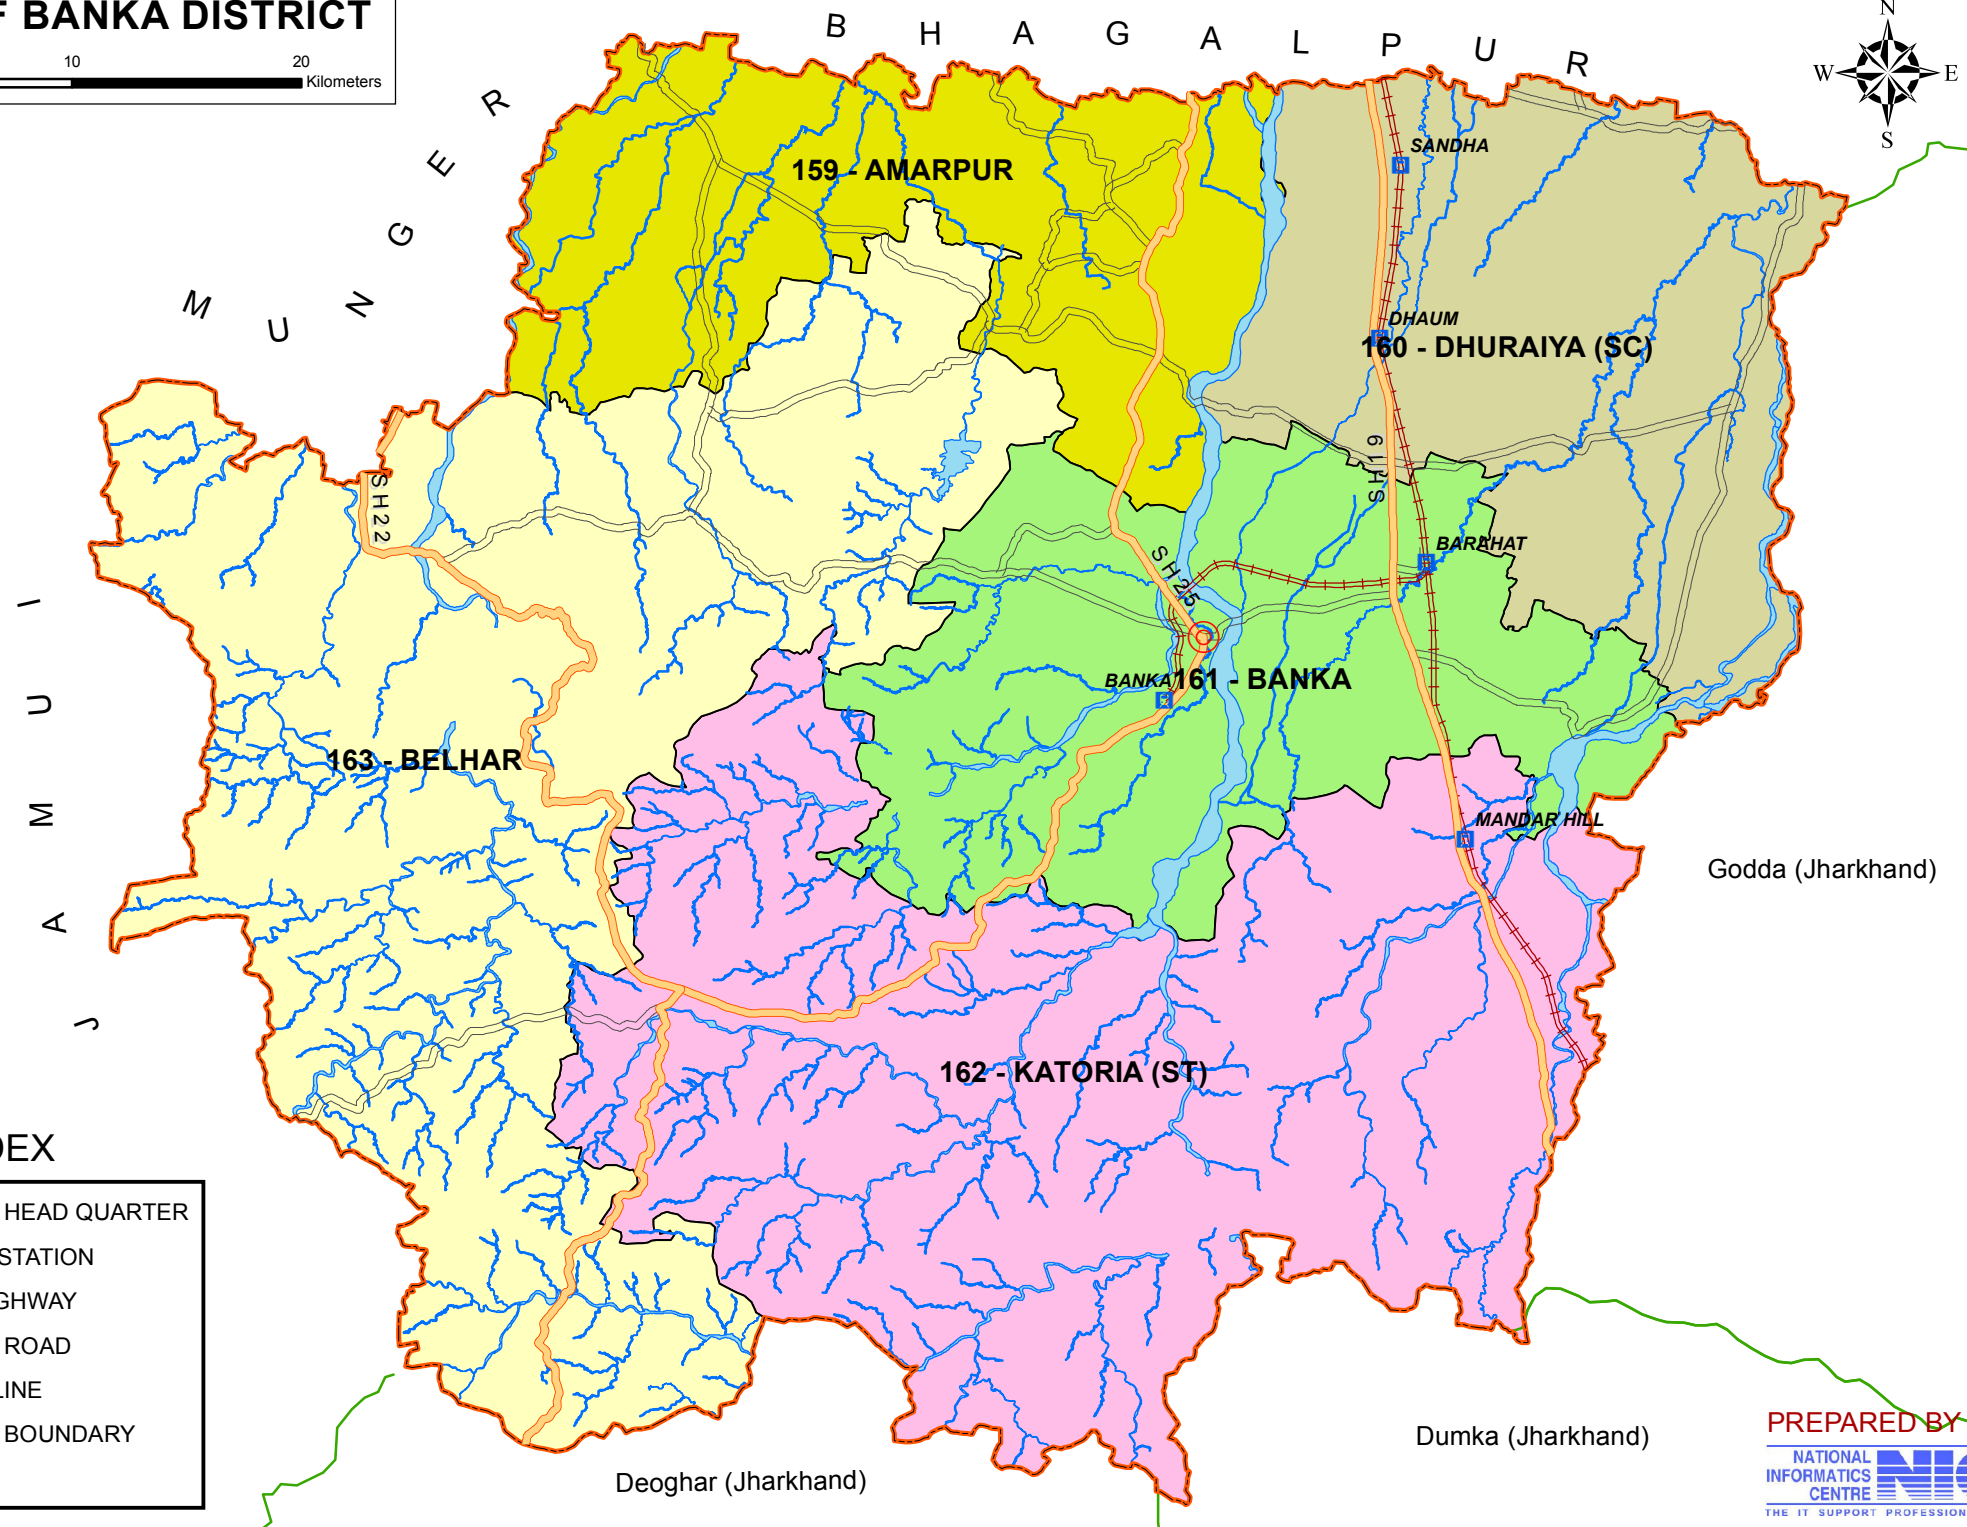

MAP OF BANKA DISTRICT

0 5 10 20 Kilometers

INDEX

- DISTRICT HEAD QUARTER
- RAILWAY STATION
- STATE HIGHWAY
- DISTRICT ROAD
- RAILWAYLINE
- DISTRICT BOUNDARY
- RIVER

PREPARED BY :

NATIONAL
INFORMATICS
CENTRE
NIC
THE IT SUPPORT PROFESSIONALS