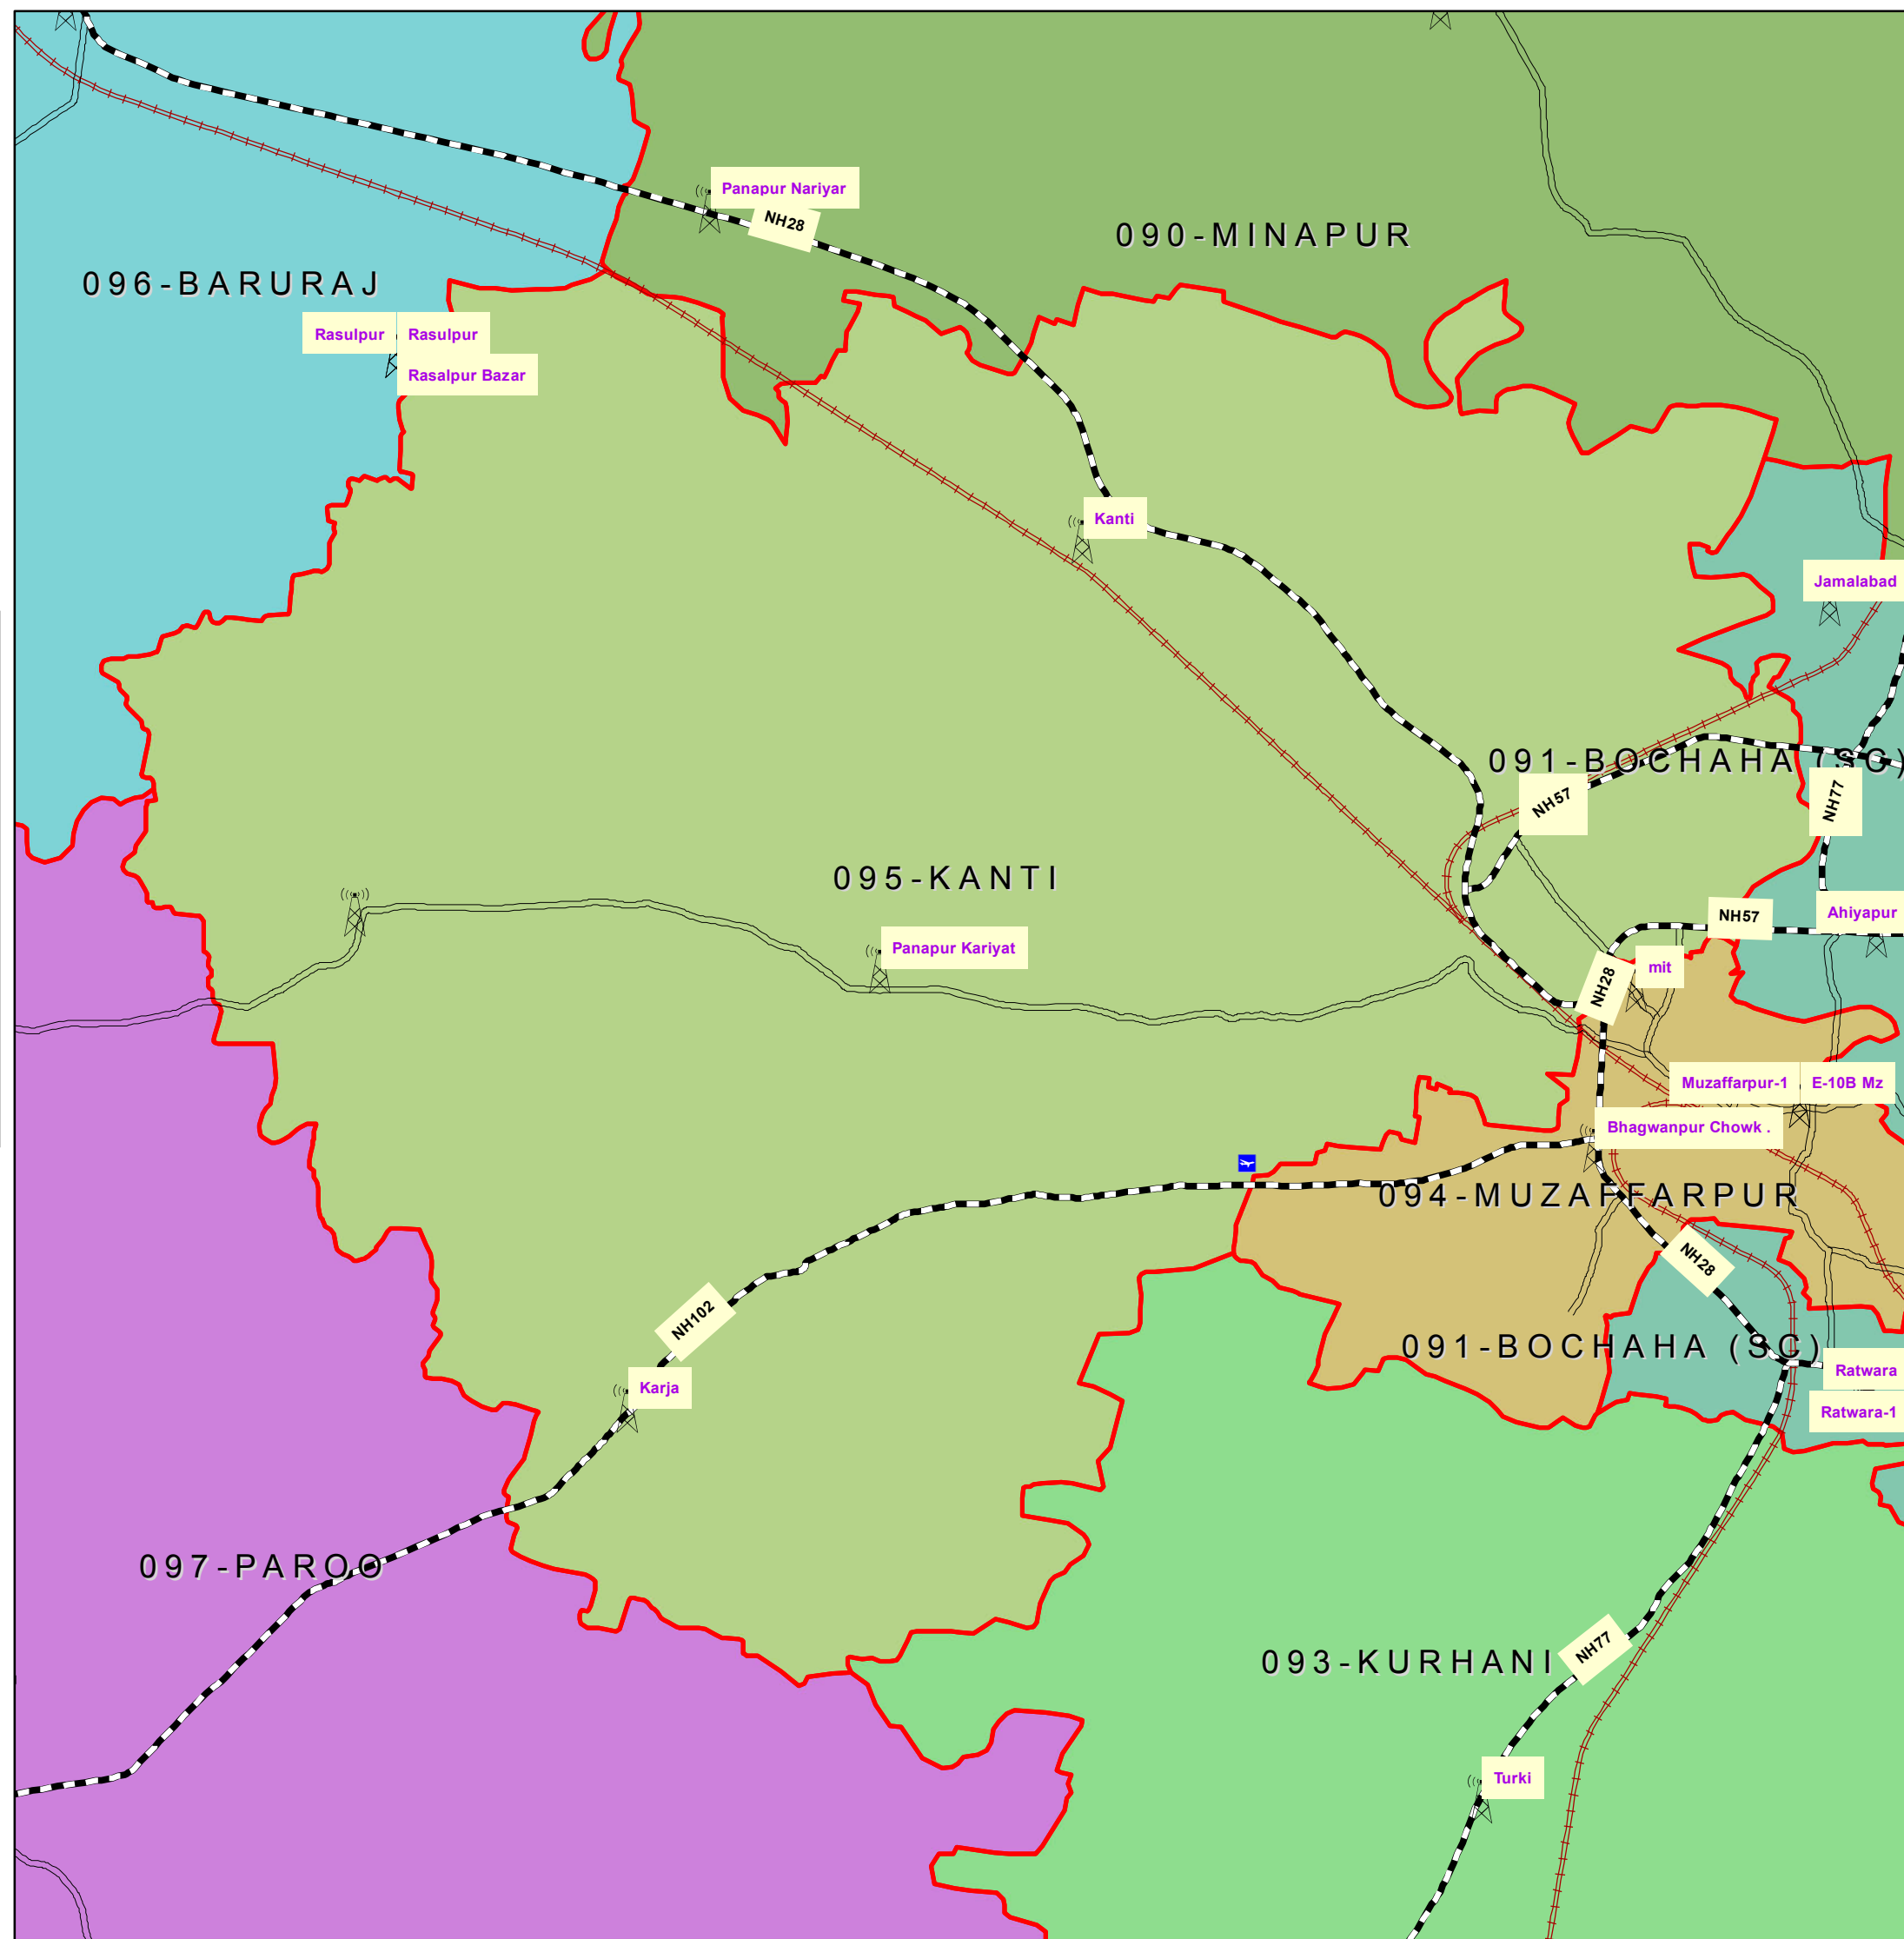

095-KANTI (MUZAFFARPUR)

INDEX

- DISTRICT HEAD QUARTER
- AIRPORT
- TOURIST PLACE
- BSNL EXCHANGE
- NATIONAL HIGHWAY
- STATE HIGHWAY
- DISTRICT ROAD
- RAILWAYLINE
- ASSEMBLY BOUNDARY