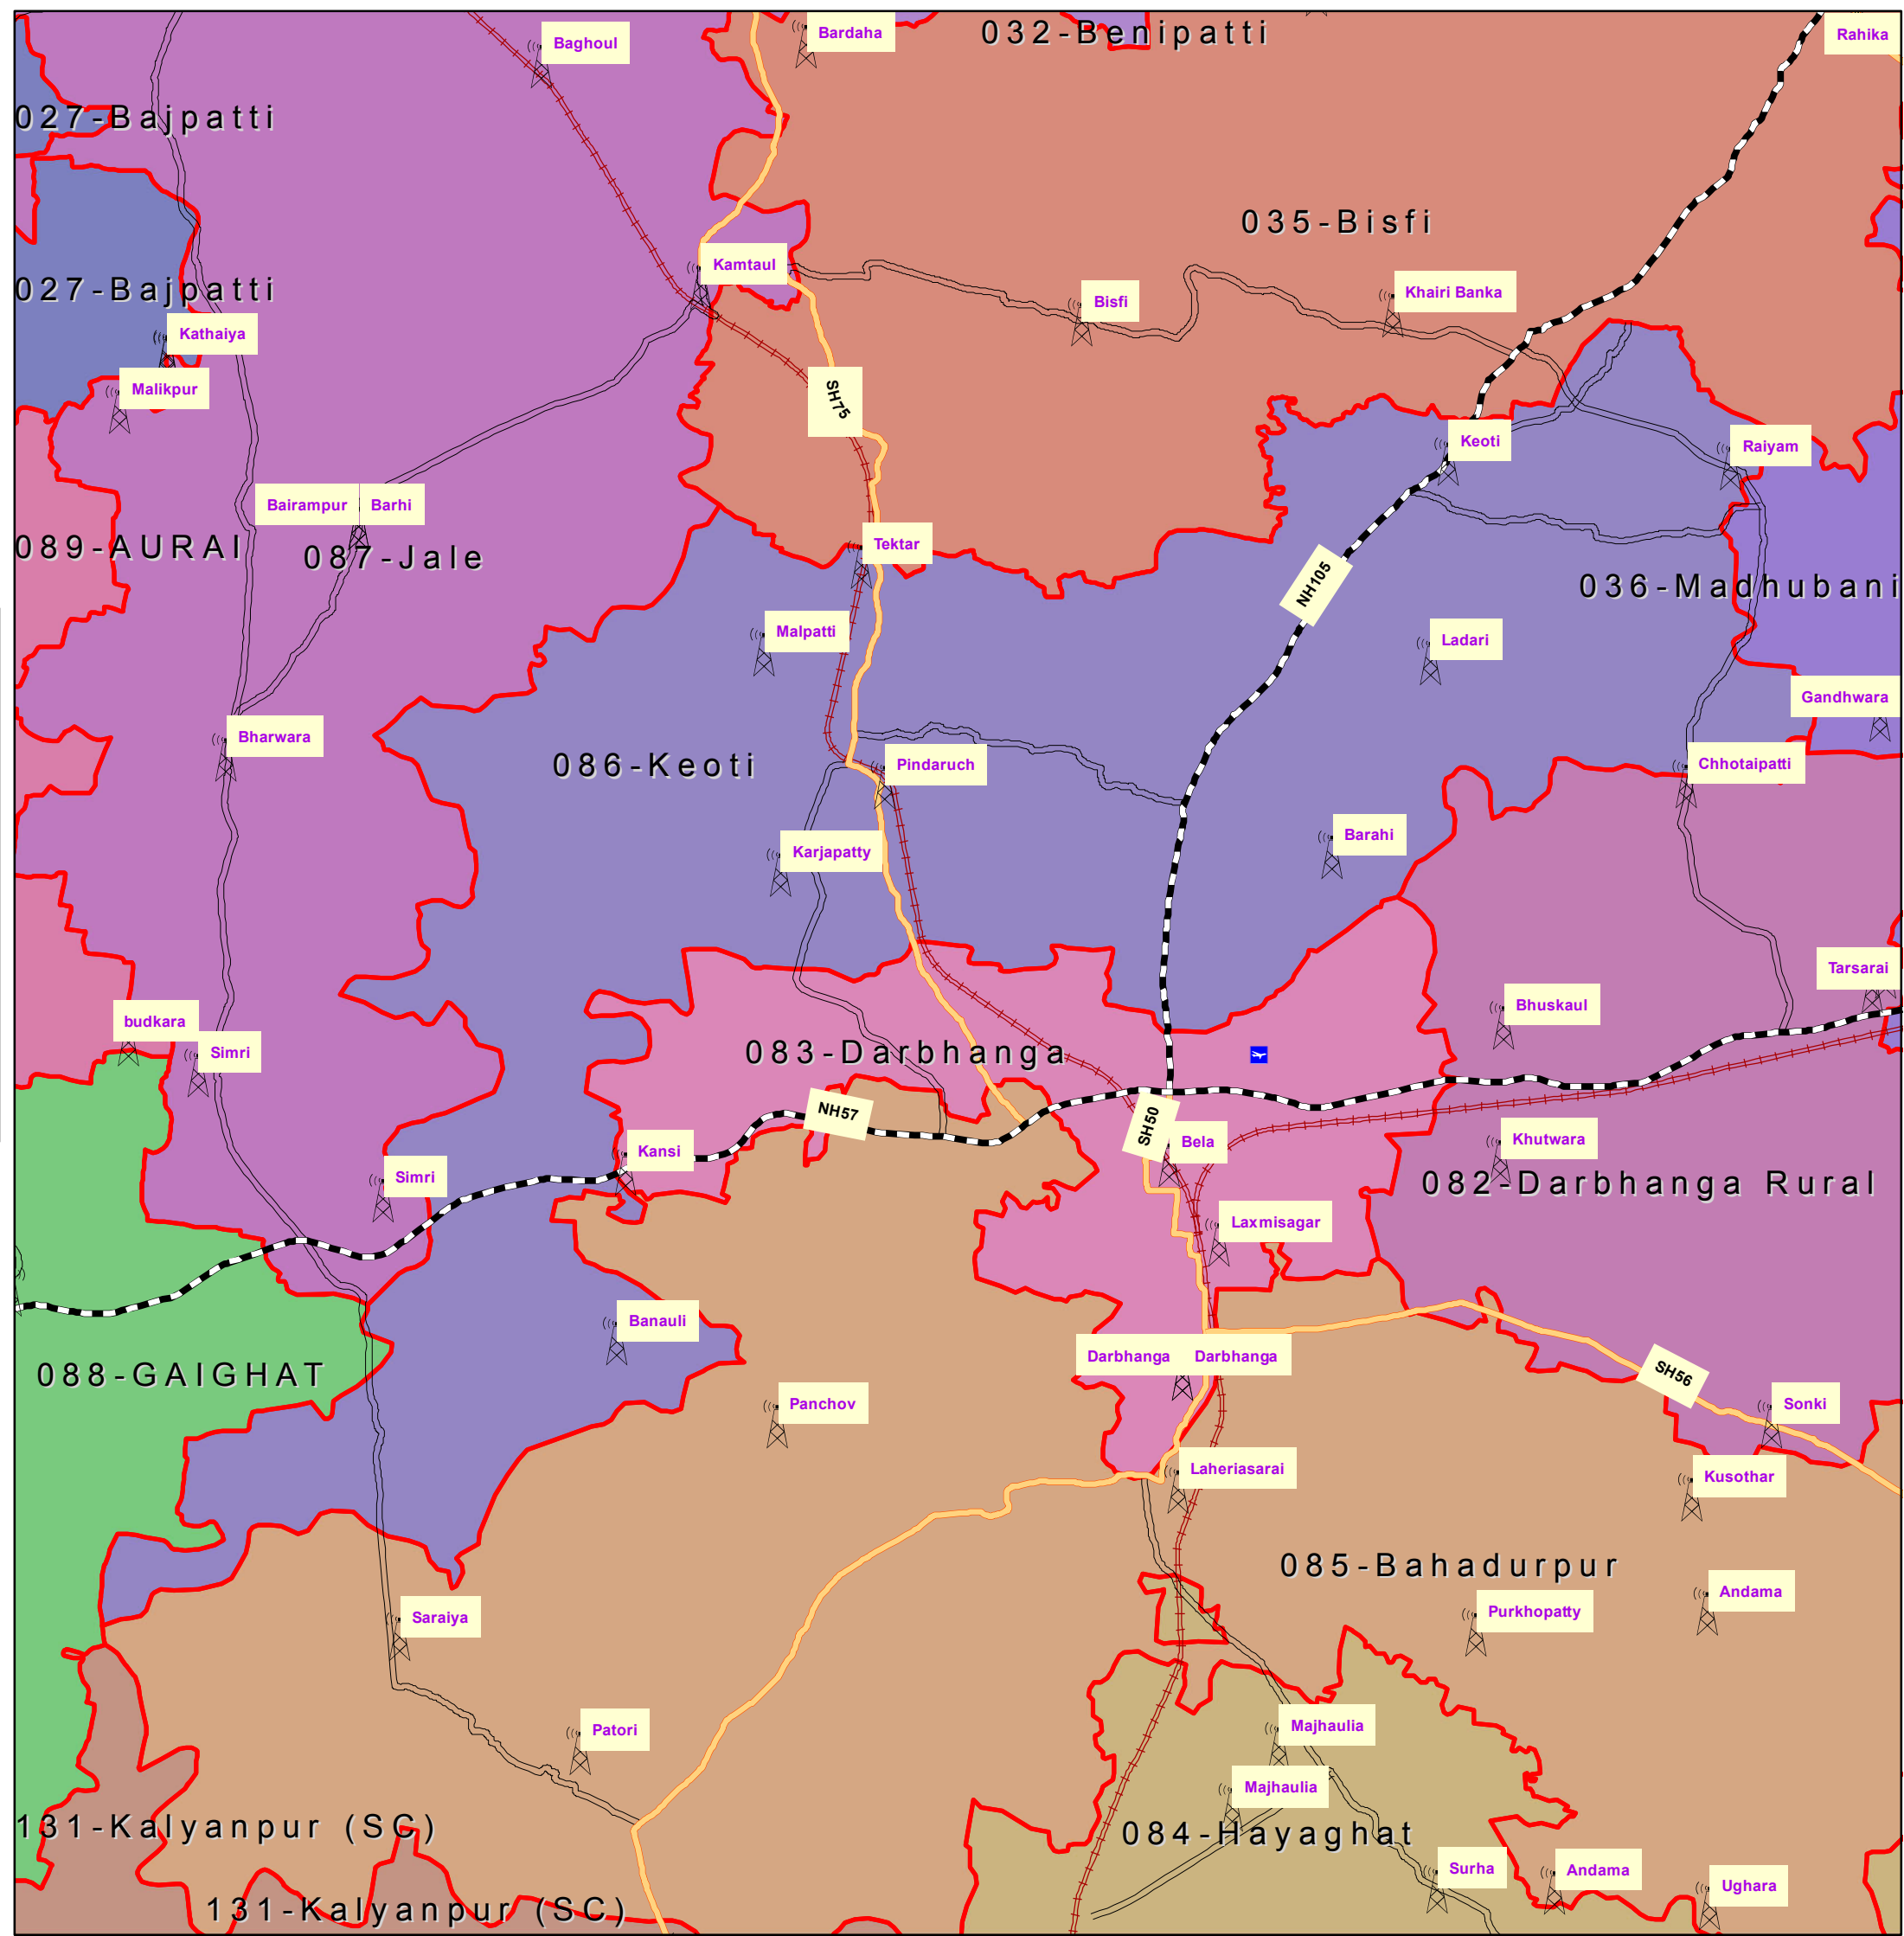

086-Keoti (DARBHANGA)

INDEX

-  DISTRICT HEAD QUARTER
-  AIRPORT
-  TOURIST PLACE
-  BSNL EXCHANGE
-  NATIONAL HIGHWAY
-  STATE HIGHWAY
-  DISTRICT ROAD
-  RAILWAYLINE
-  ASSEMBLY BOUNDARY