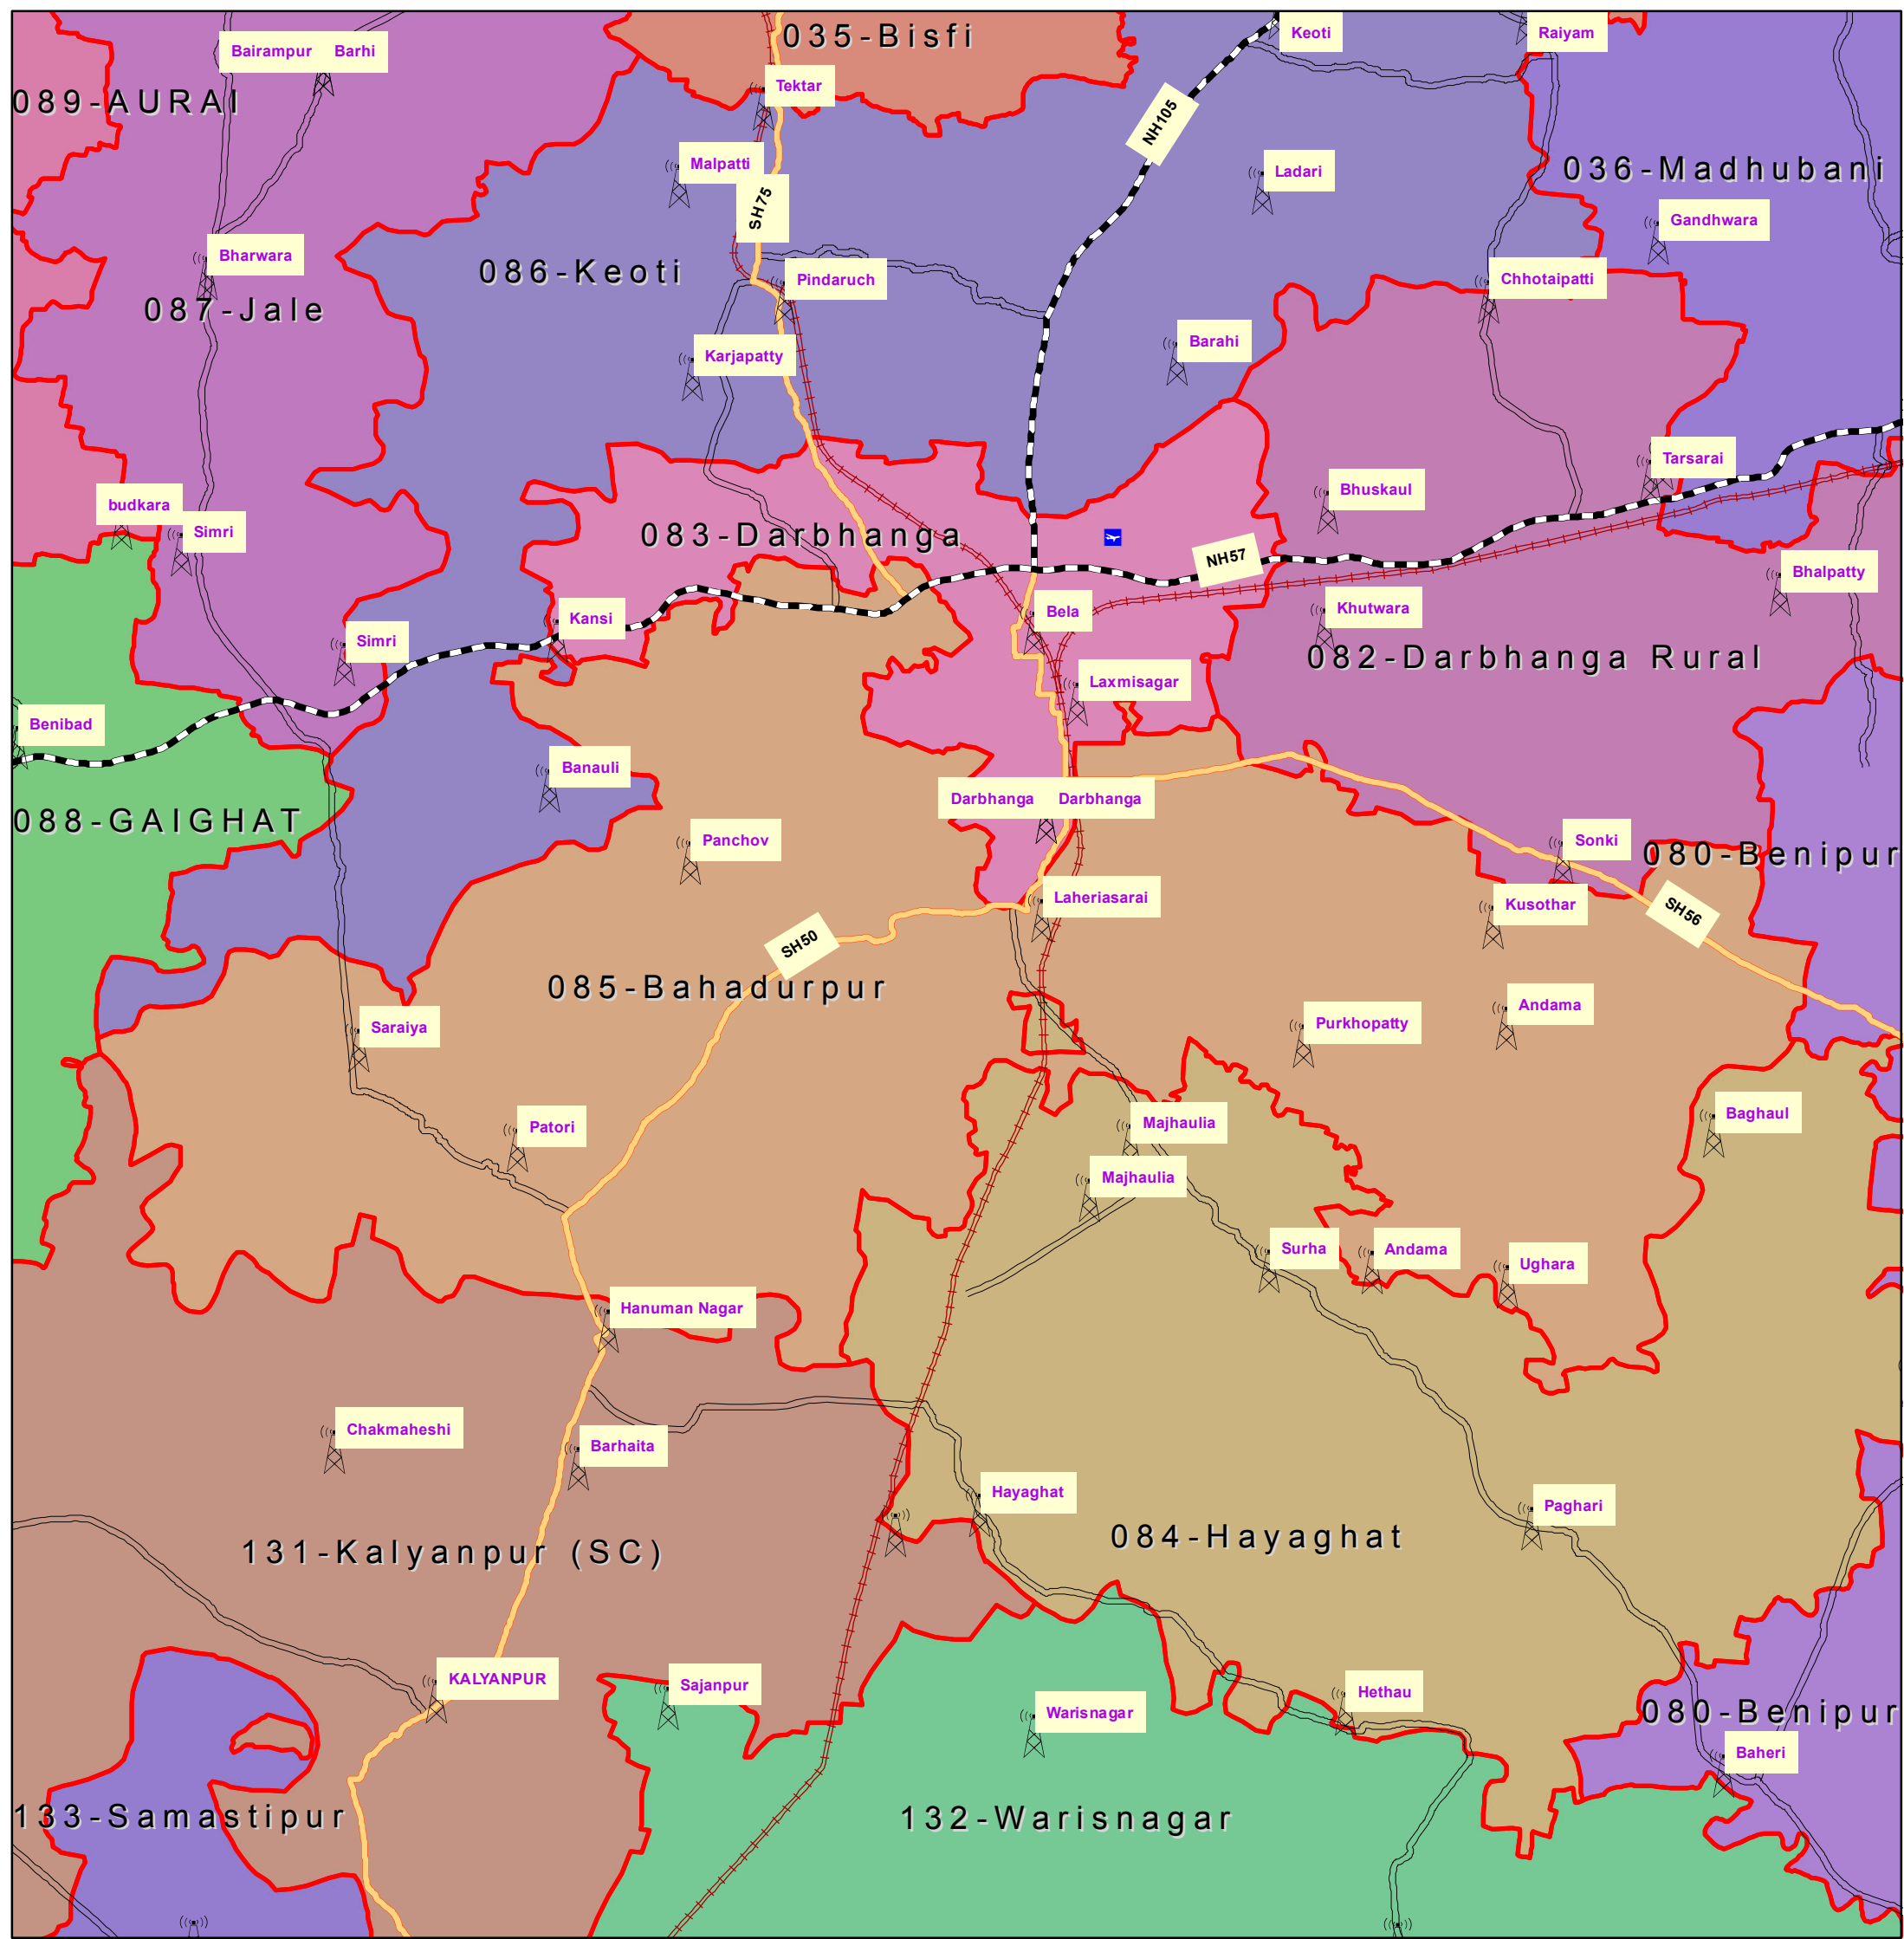

085-Bahadurpur (DARBHANGA)

INDEX

- DISTRICT HEAD QUARTER
- AIRPORT
- TOURIST PLACE
- BSNL EXCHANGE
- NATIONAL HIGHWAY
- STATE HIGHWAY
- DISTRICT ROAD
- RAILWAYLINE
- ASSEMBLY BOUNDARY