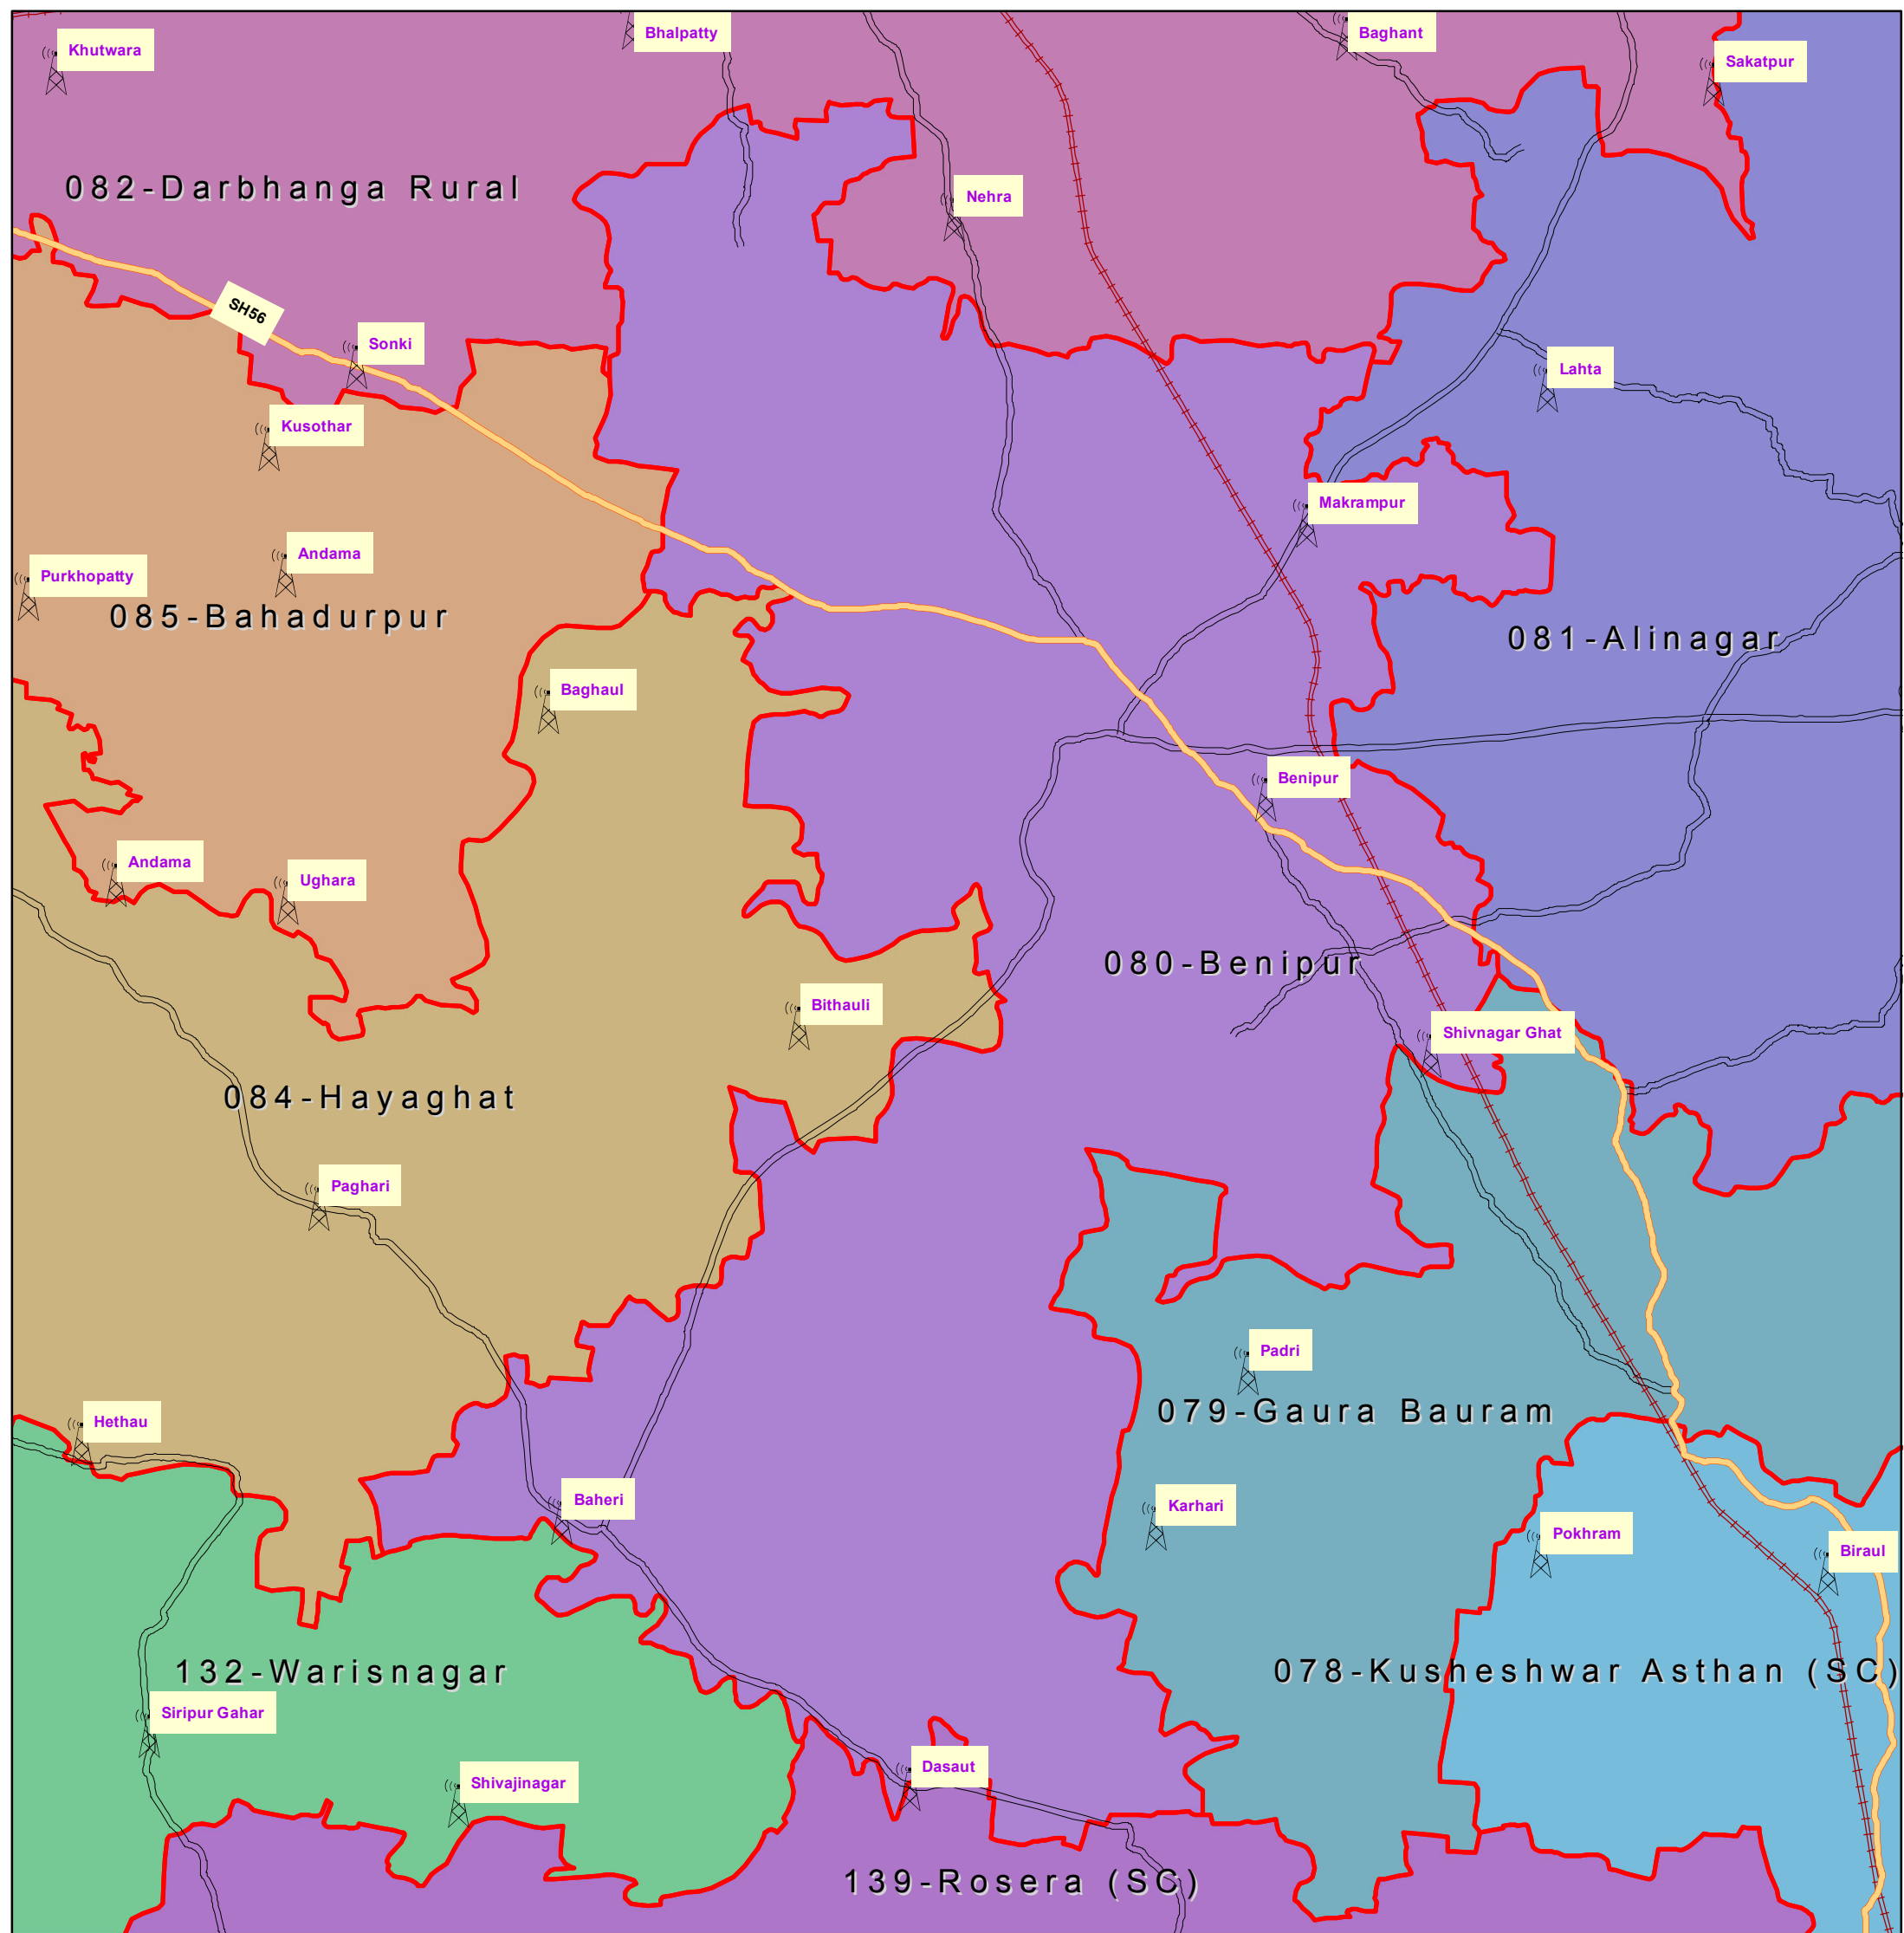

080-Benipur (DARBHANGA)

INDEX

-  DISTRICT HEAD QUARTER
-  AIRPORT
-  TOURIST PLACE
-  BSNL EXCHANGE
-  NATIONAL HIGHWAY
-  STATE HIGHWAY
-  DISTRICT ROAD
-  RAILWAYLINE
-  ASSEMBLY BOUNDARY