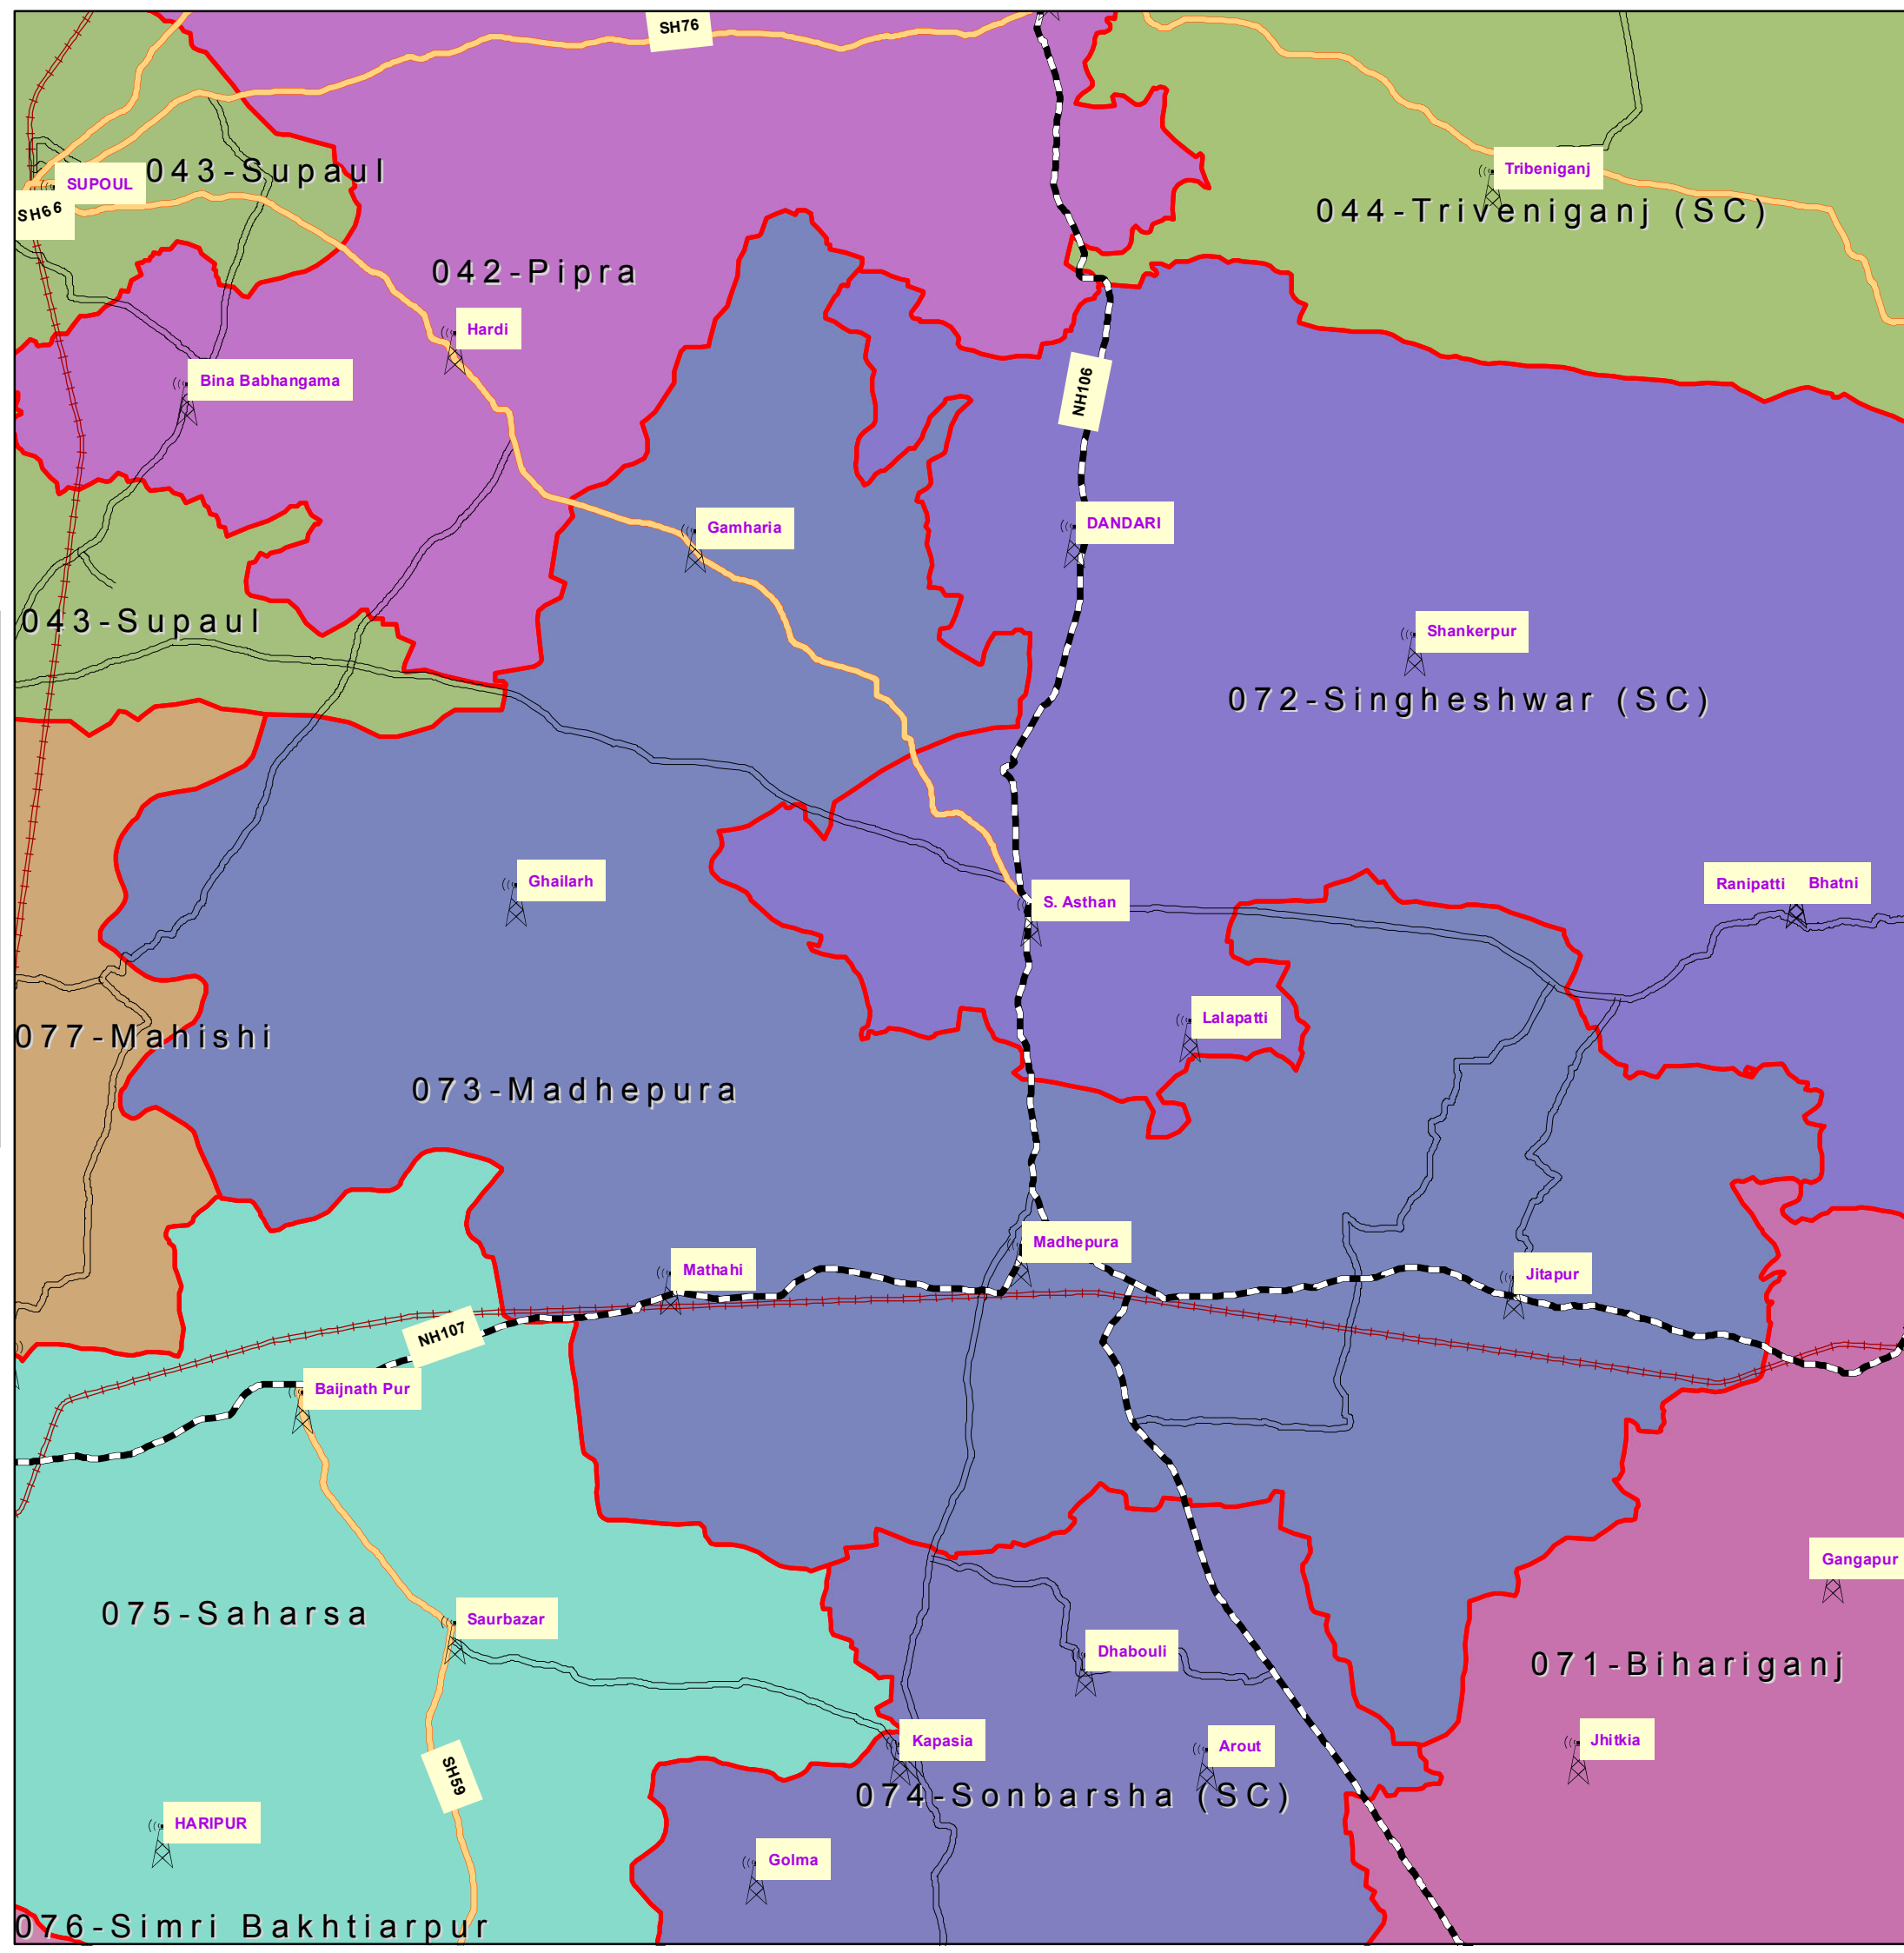

073-Madhepura (MADHEPURA)

INDEX

-  DISTRICT HEAD QUARTER
-  AIRPORT
-  TOURIST PLACE
-  BSNL EXCHANGE
-  NATIONAL HIGHWAY
-  STATE HIGHWAY
-  DISTRICT ROAD
-  RAILWAYLINE
-  ASSEMBLY BOUNDARY