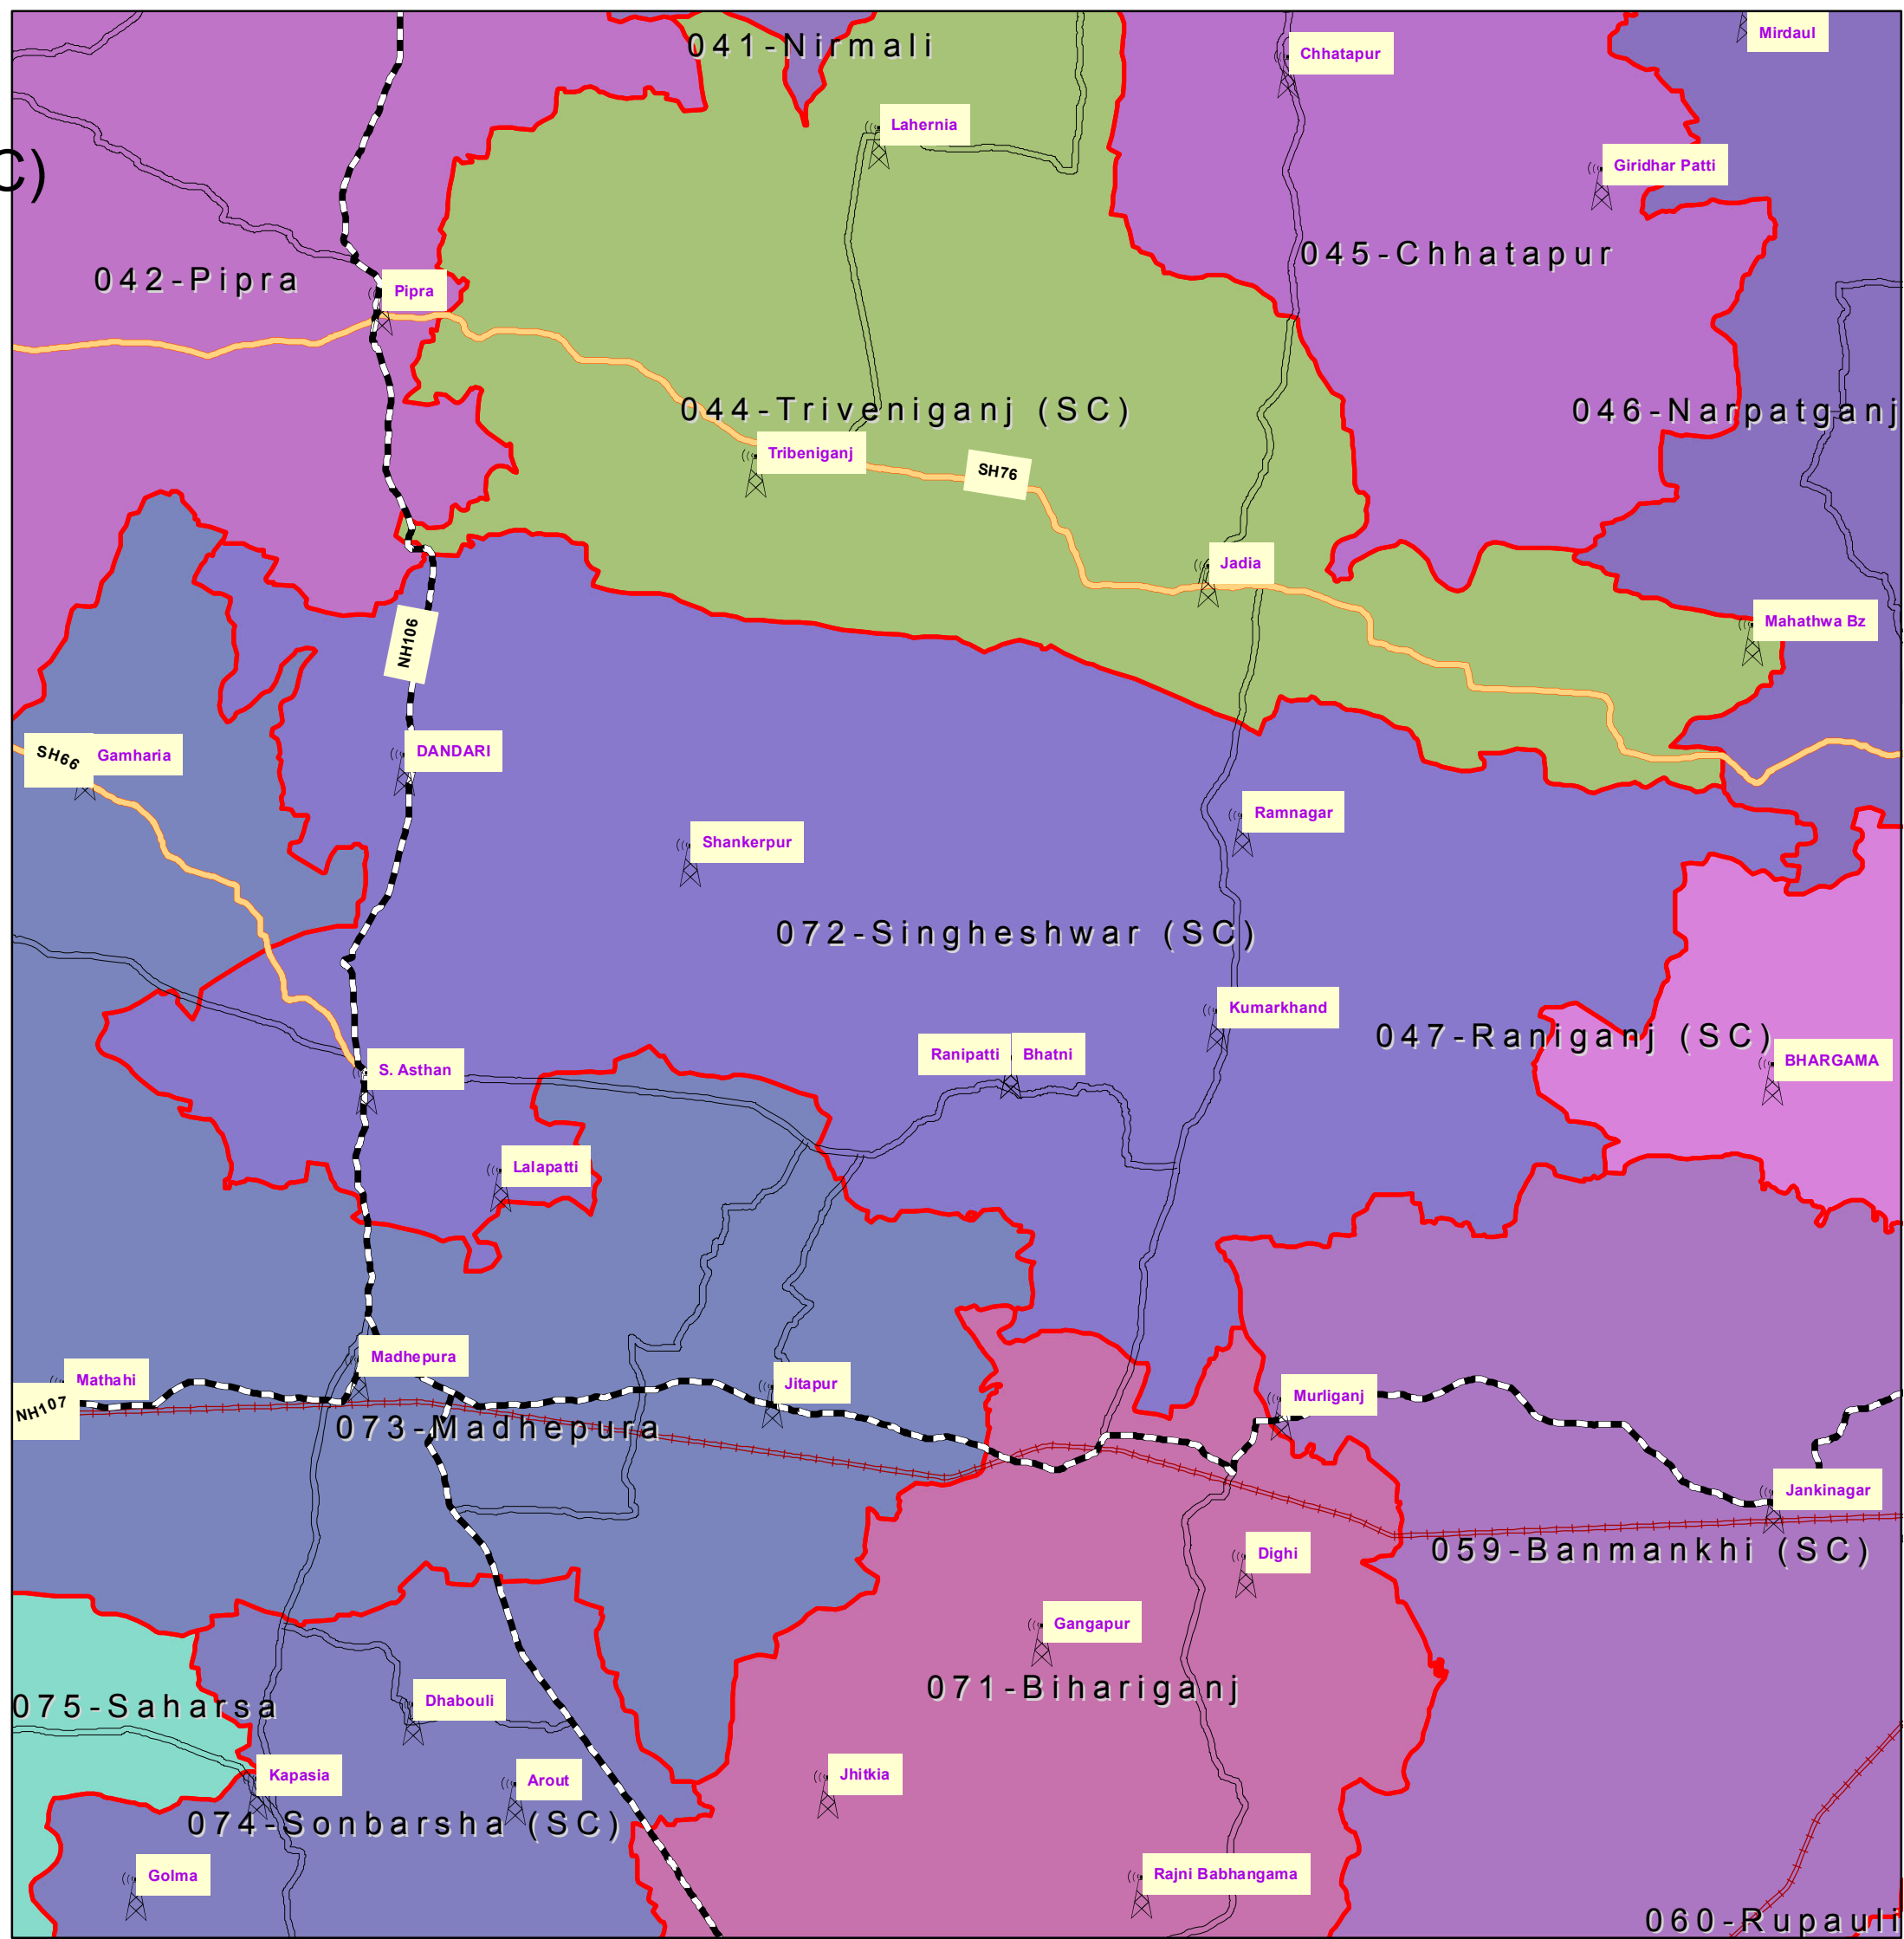

# 072-Singheshwar (SC) (MADHEPURA)

## INDEX

-  DISTRICT HEAD QUARTER
-  AIRPORT
-  TOURIST PLACE
-  BSNL EXCHANGE
-  NATIONAL HIGHWAY
-  STATE HIGHWAY
-  DISTRICT ROAD
-  RAILWAYLINE
-  ASSEMBLY BOUNDARY