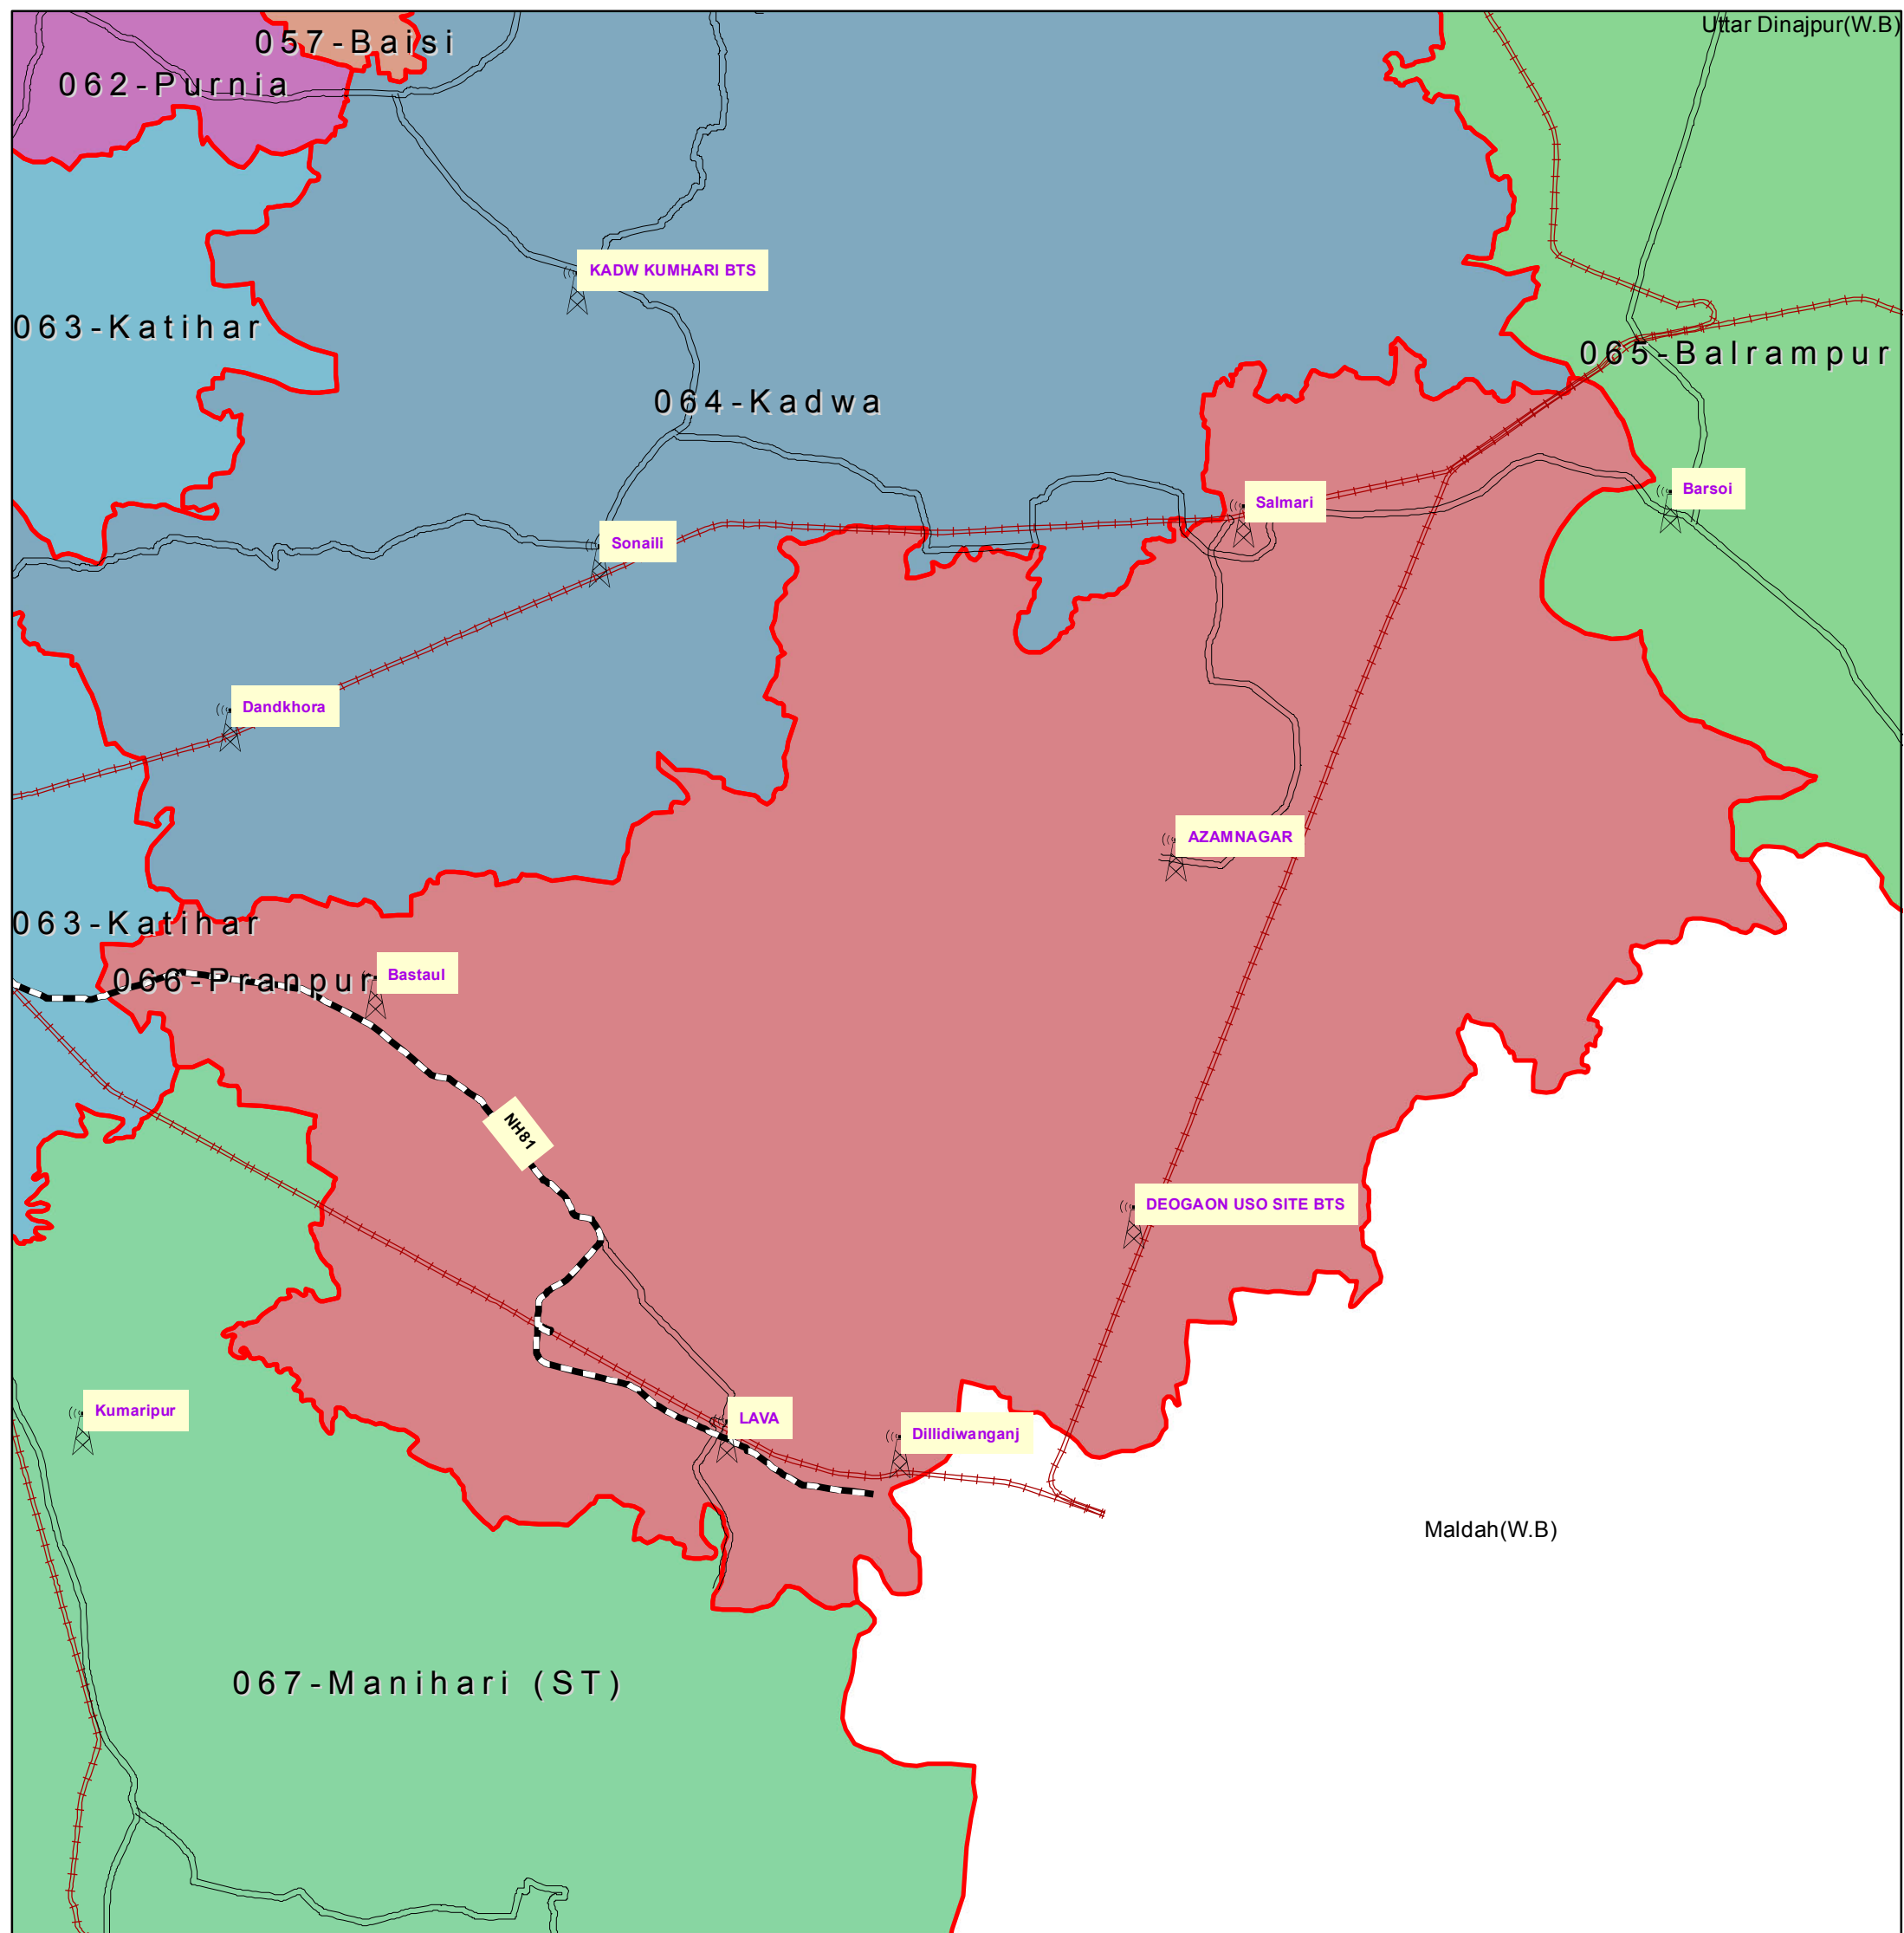

066-Pranpur (KATIHAR)

INDEX

-  DISTRICT HEAD QUARTER
-  AIRPORT
-  TOURIST PLACE
-  BSNL EXCHANGE
-  NATIONAL HIGHWAY
-  STATE HIGHWAY
-  DISTRICT ROAD
-  RAILWAYLINE
-  ASSEMBLY BOUNDARY