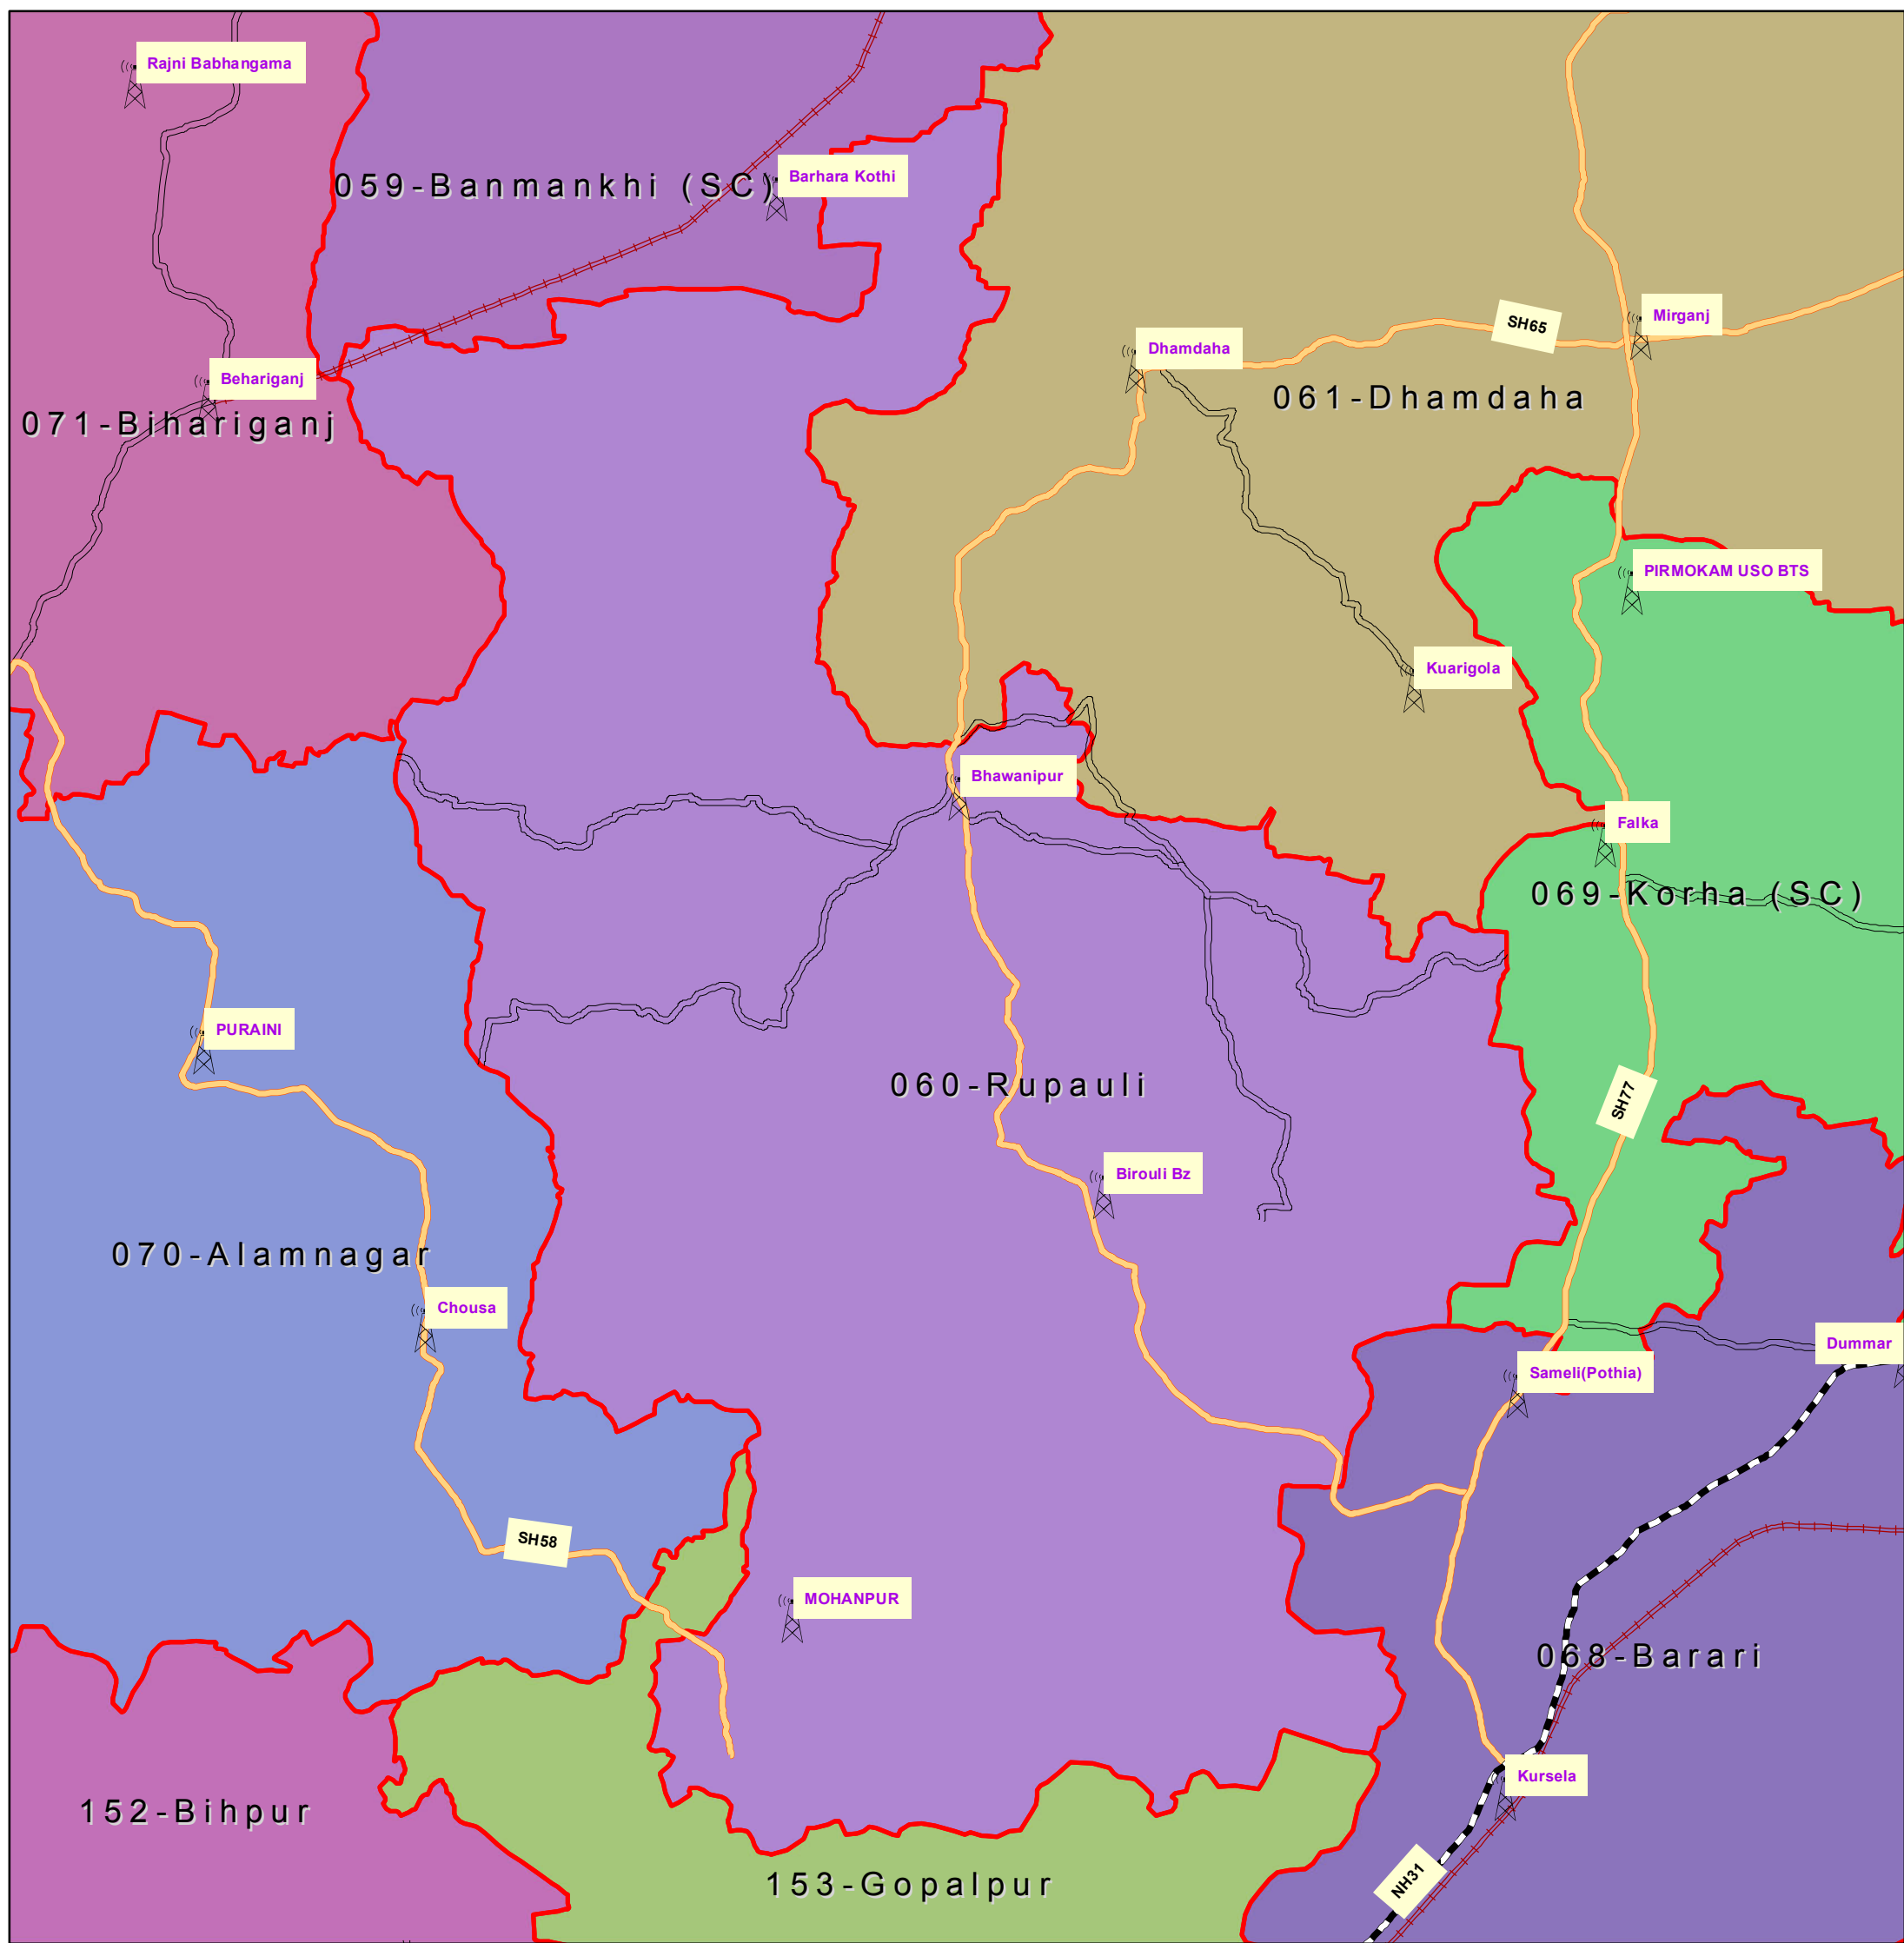

060-Rupauli (PURNIA)

INDEX

-  DISTRICT HEAD QUARTER
-  AIRPORT
-  TOURIST PLACE
-  BSNL EXCHANGE
-  NATIONAL HIGHWAY
-  STATE HIGHWAY
-  DISTRICT ROAD
-  RAILWAYLINE
-  ASSEMBLY BOUNDARY