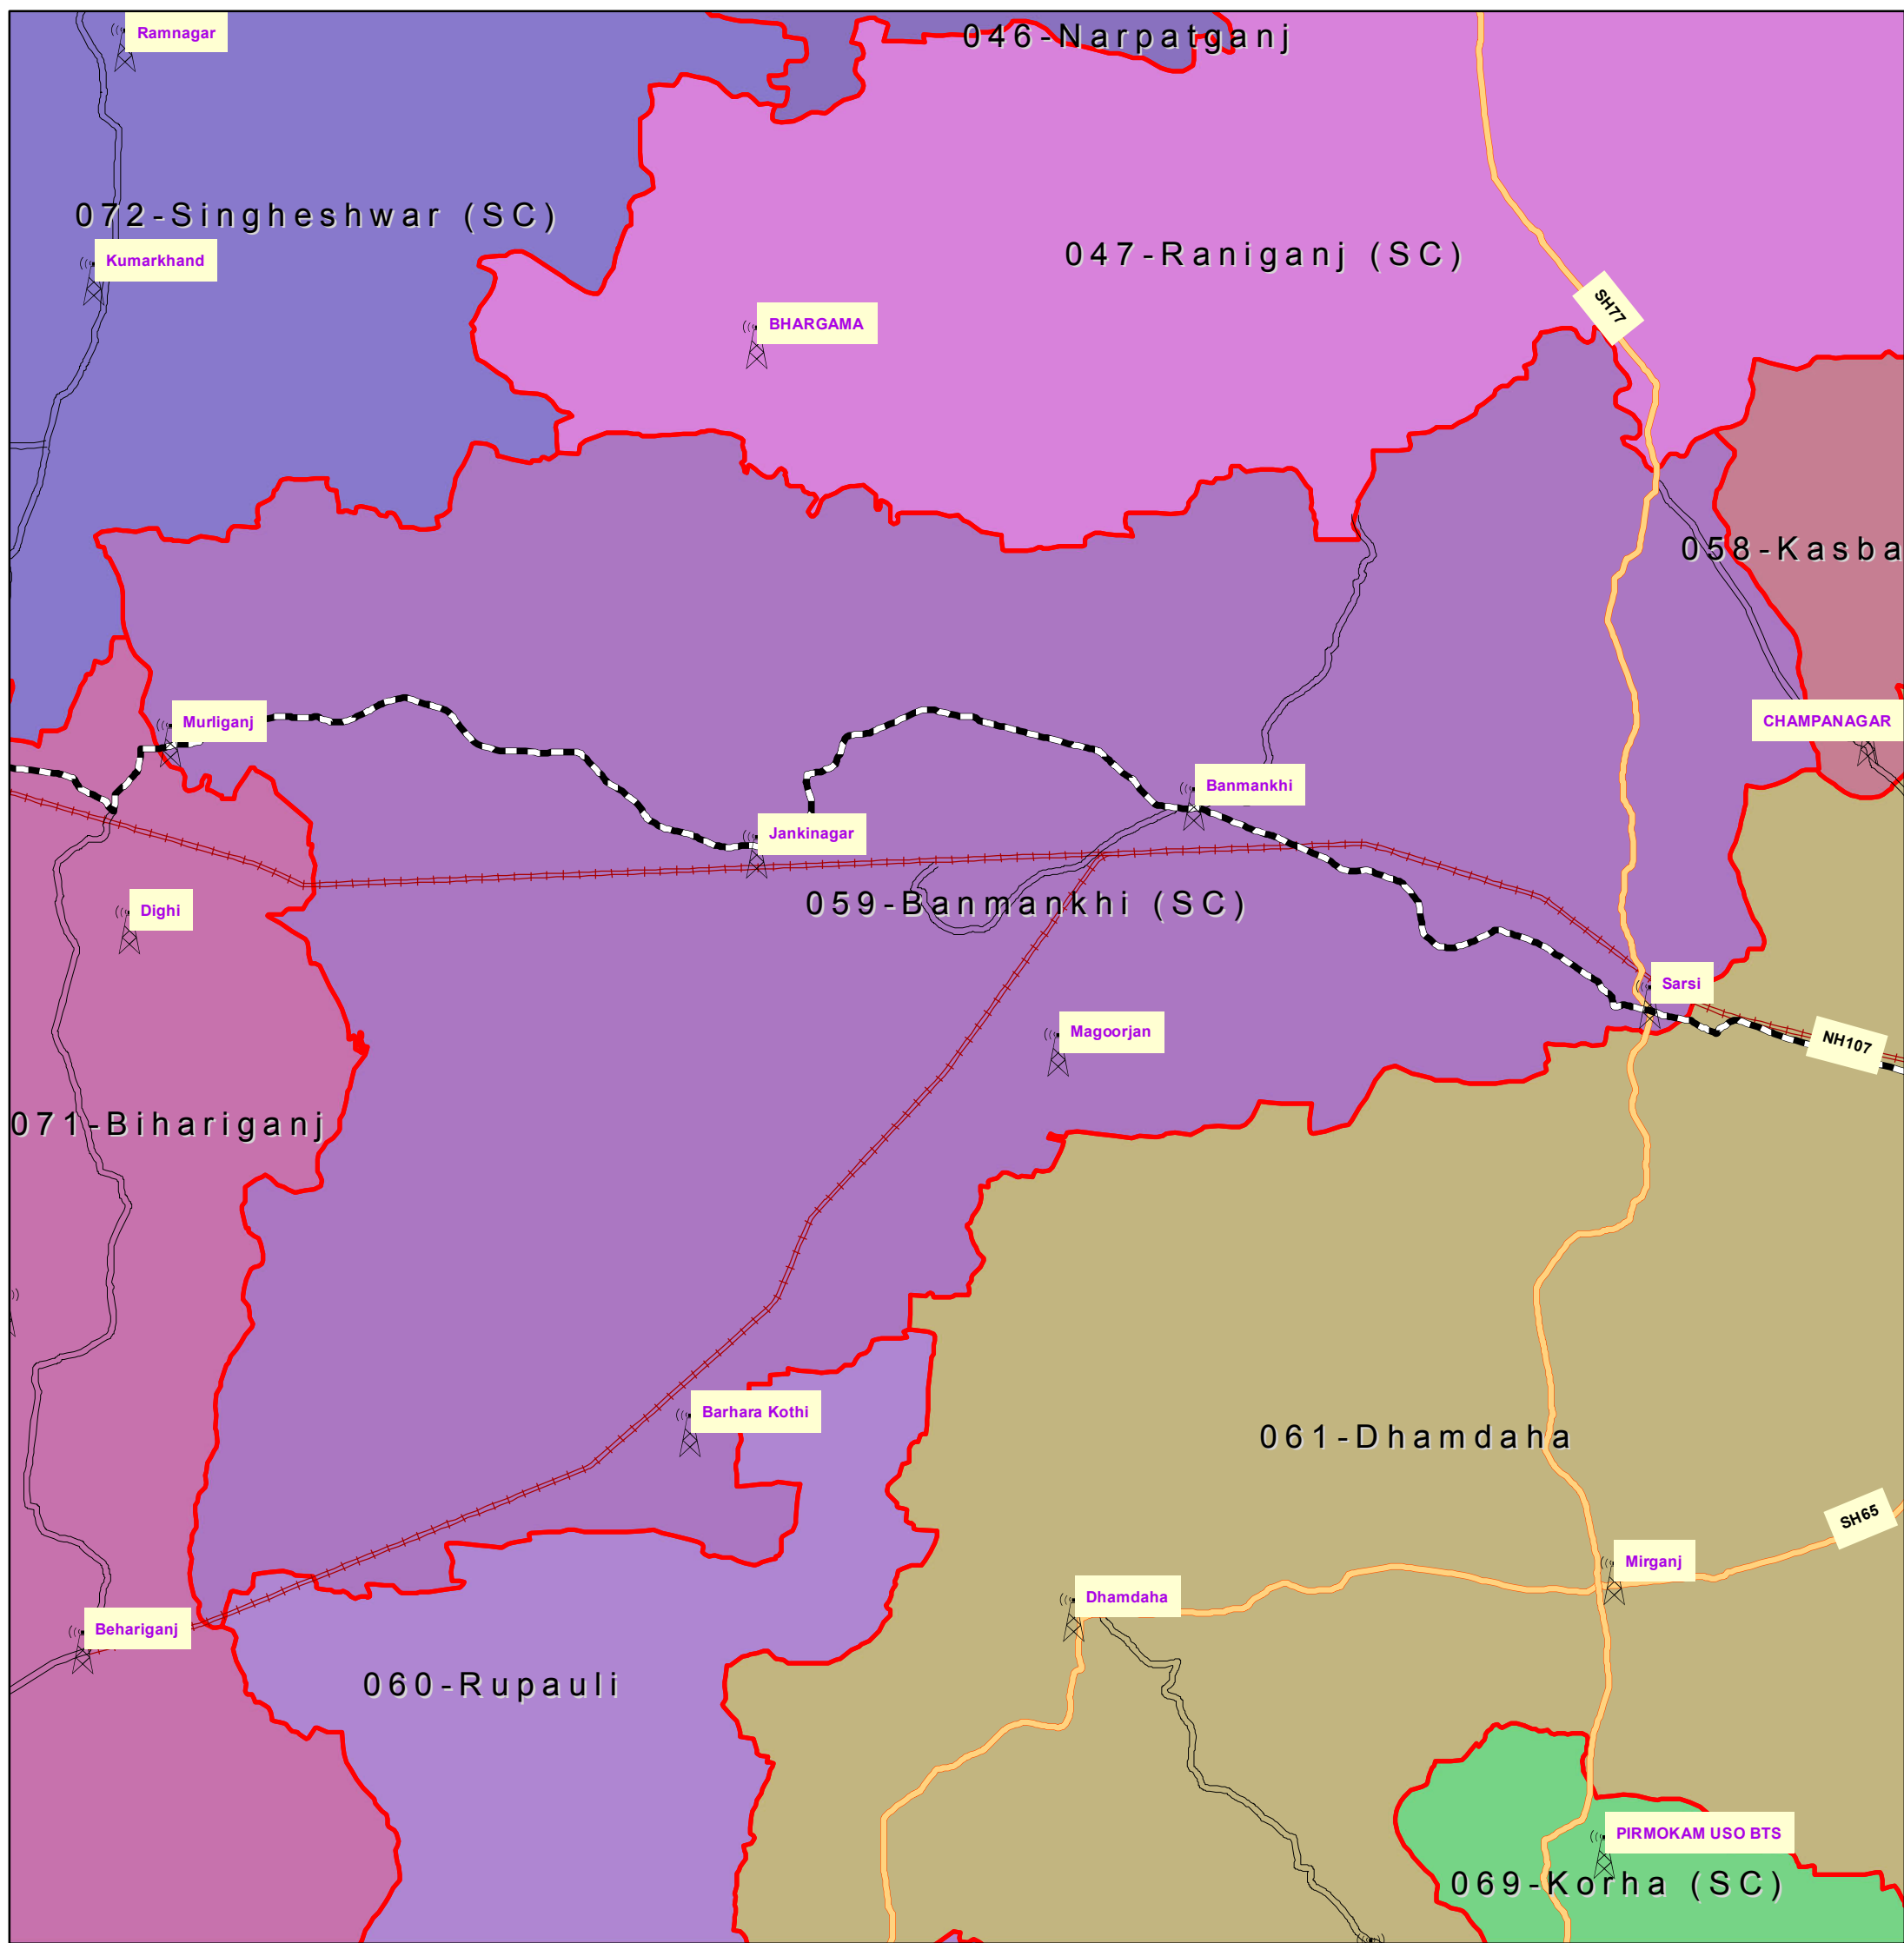

059-Banmankhi (SC) (PURNIA)

INDEX

-  DISTRICT HEAD QUARTER
-  AIRPORT
-  TOURIST PLACE
-  BSNL EXCHANGE
-  NATIONAL HIGHWAY
-  STATE HIGHWAY
-  DISTRICT ROAD
-  RAILWAYLINE
-  ASSEMBLY BOUNDARY