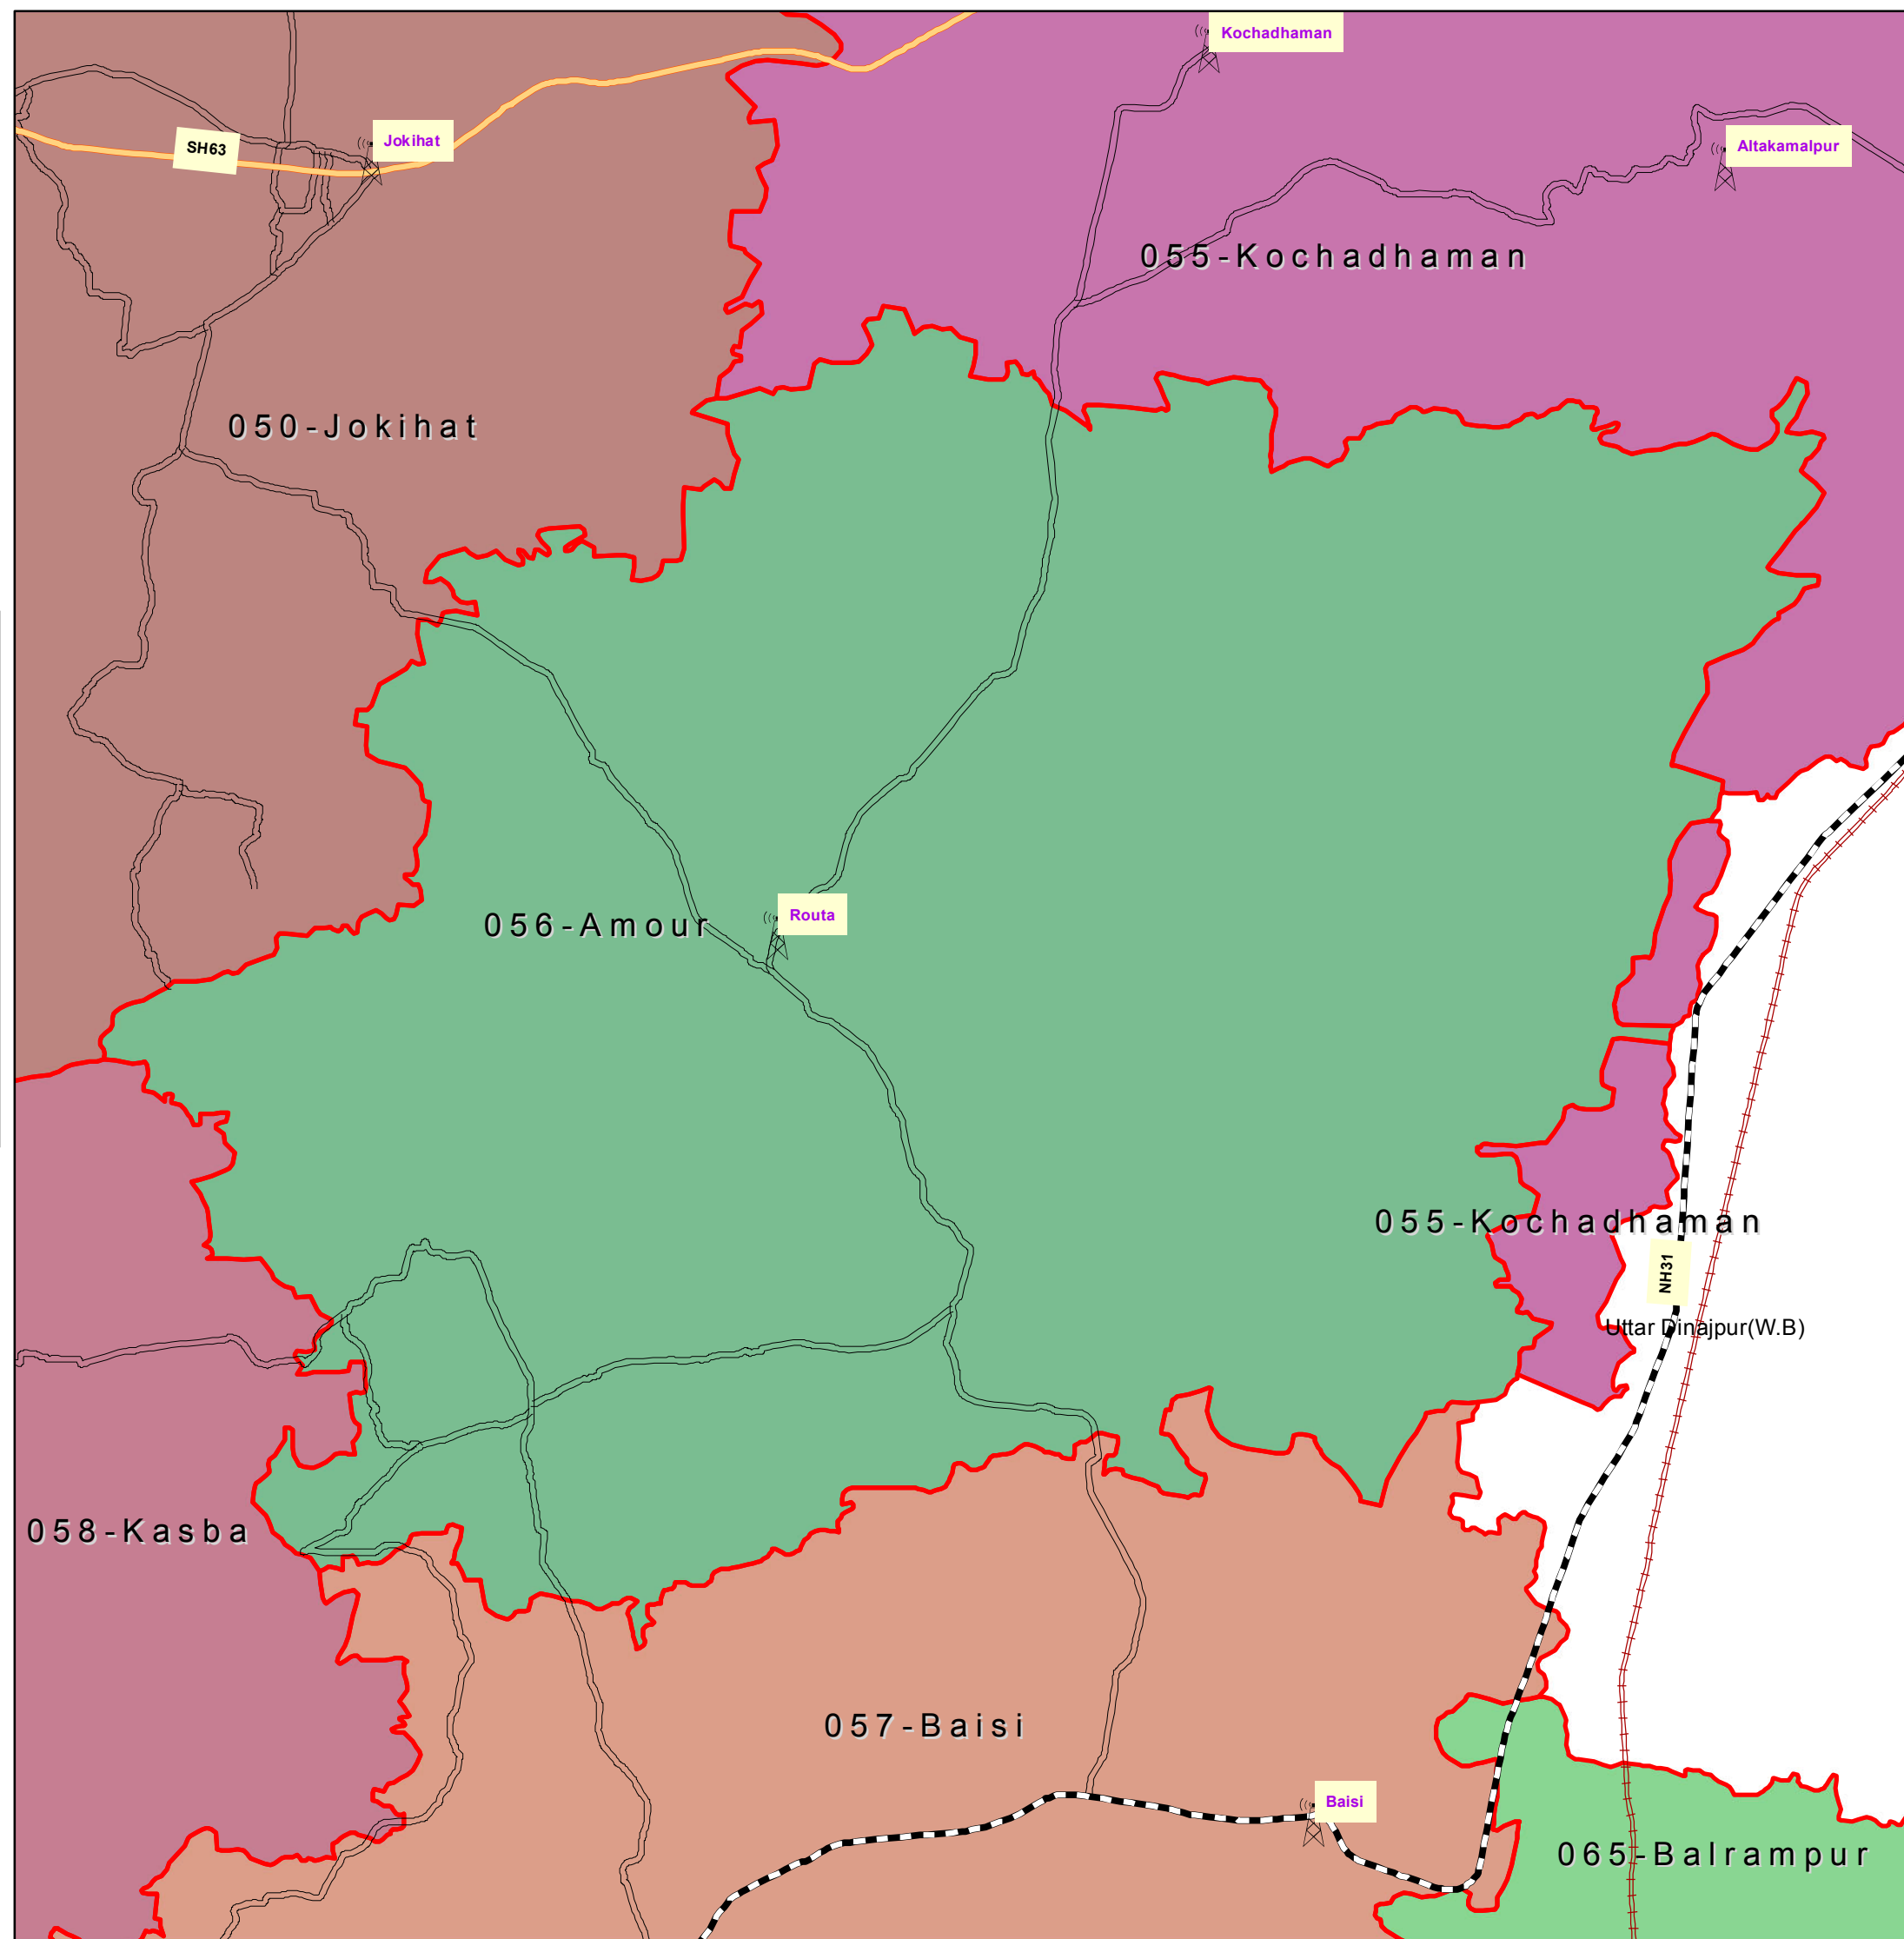

056-Amour (PURNIA)

INDEX

- DISTRICT HEAD QUARTER
- AIRPORT
- TOURIST PLACE
- BSNL EXCHANGE
- NATIONAL HIGHWAY
- STATE HIGHWAY
- DISTRICT ROAD
- RAILWAYLINE
- ASSEMBLY BOUNDARY