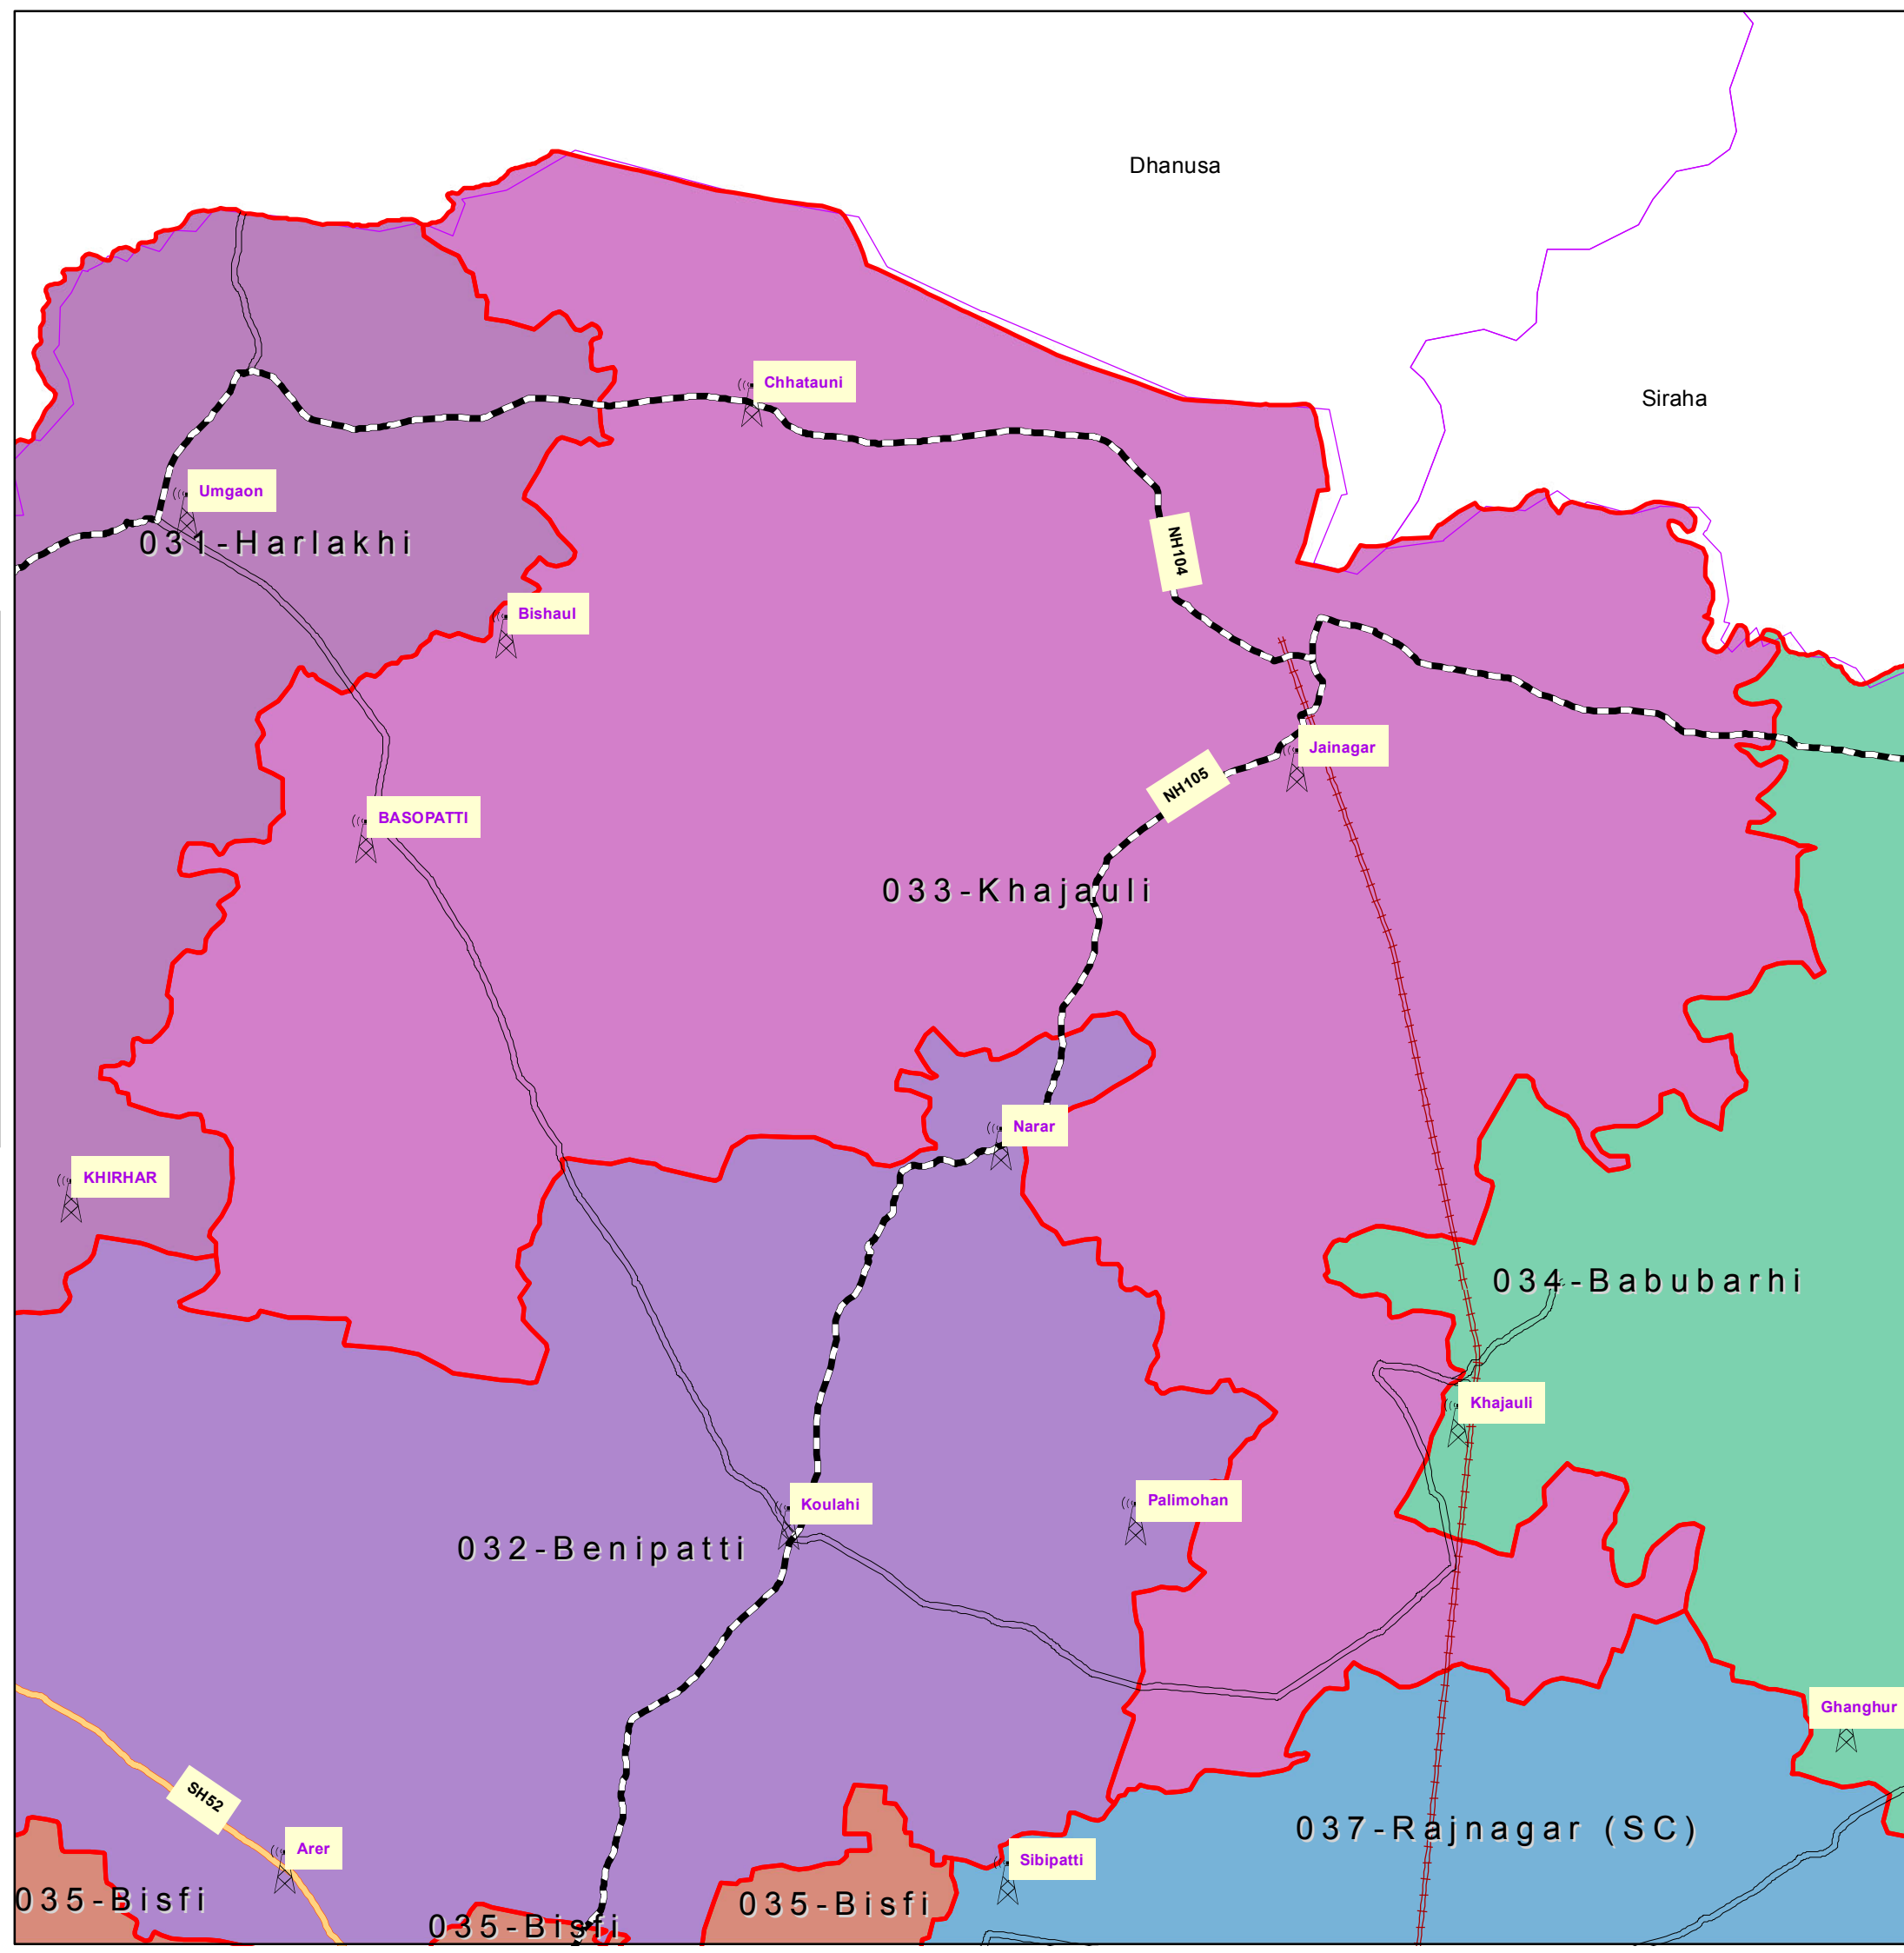

033-Khajauli (MADHUBANI)

INDEX

- DISTRICT HEAD QUARTER
- AIRPORT
- TOURIST PLACE
- BSNL EXCHANGE
- NATIONAL HIGHWAY
- STATE HIGHWAY
- DISTRICT ROAD
- RAILWAYLINE
- ASSEMBLY BOUNDARY