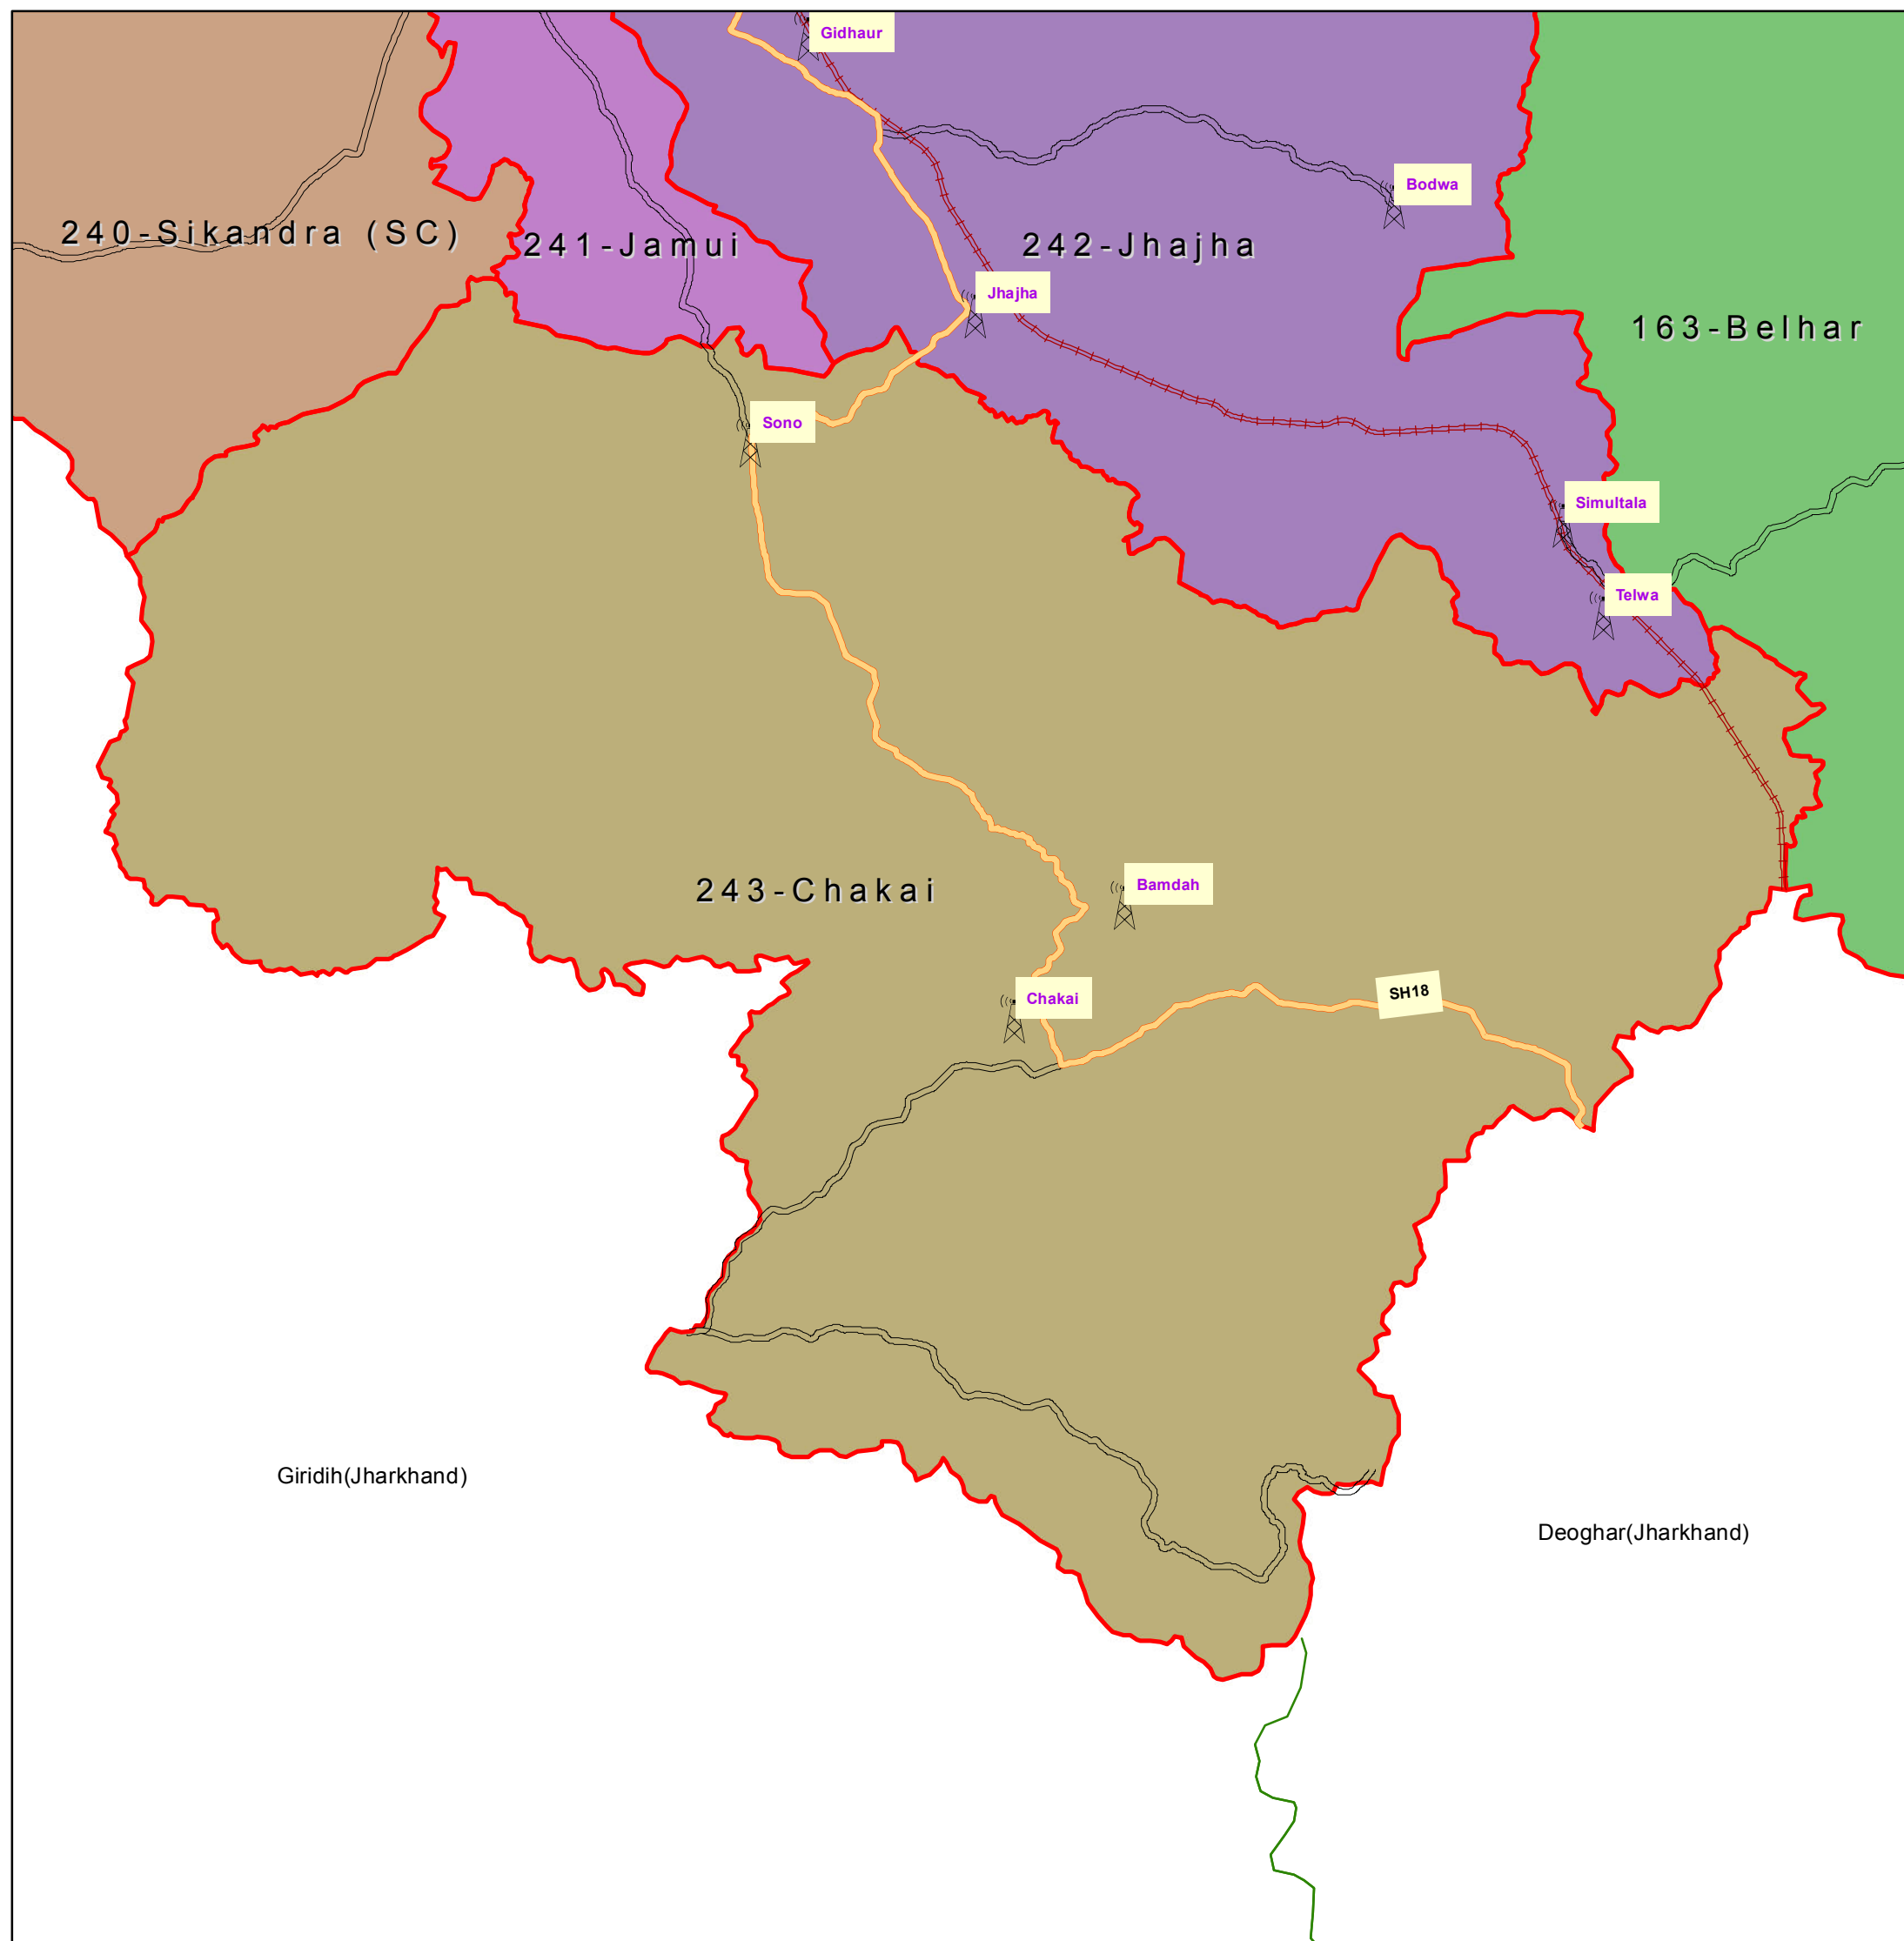

243-Chakai (JAMUI)

INDEX

-  DISTRICT HEAD QUARTER
-  AIRPORT
-  TOURIST PLACE
-  BSNL EXCHANGE
-  NATIONAL HIGHWAY
-  STATE HIGHWAY
-  DISTRICT ROAD
-  RAILWAYLINE
-  ASSEMBLY BOUNDARY