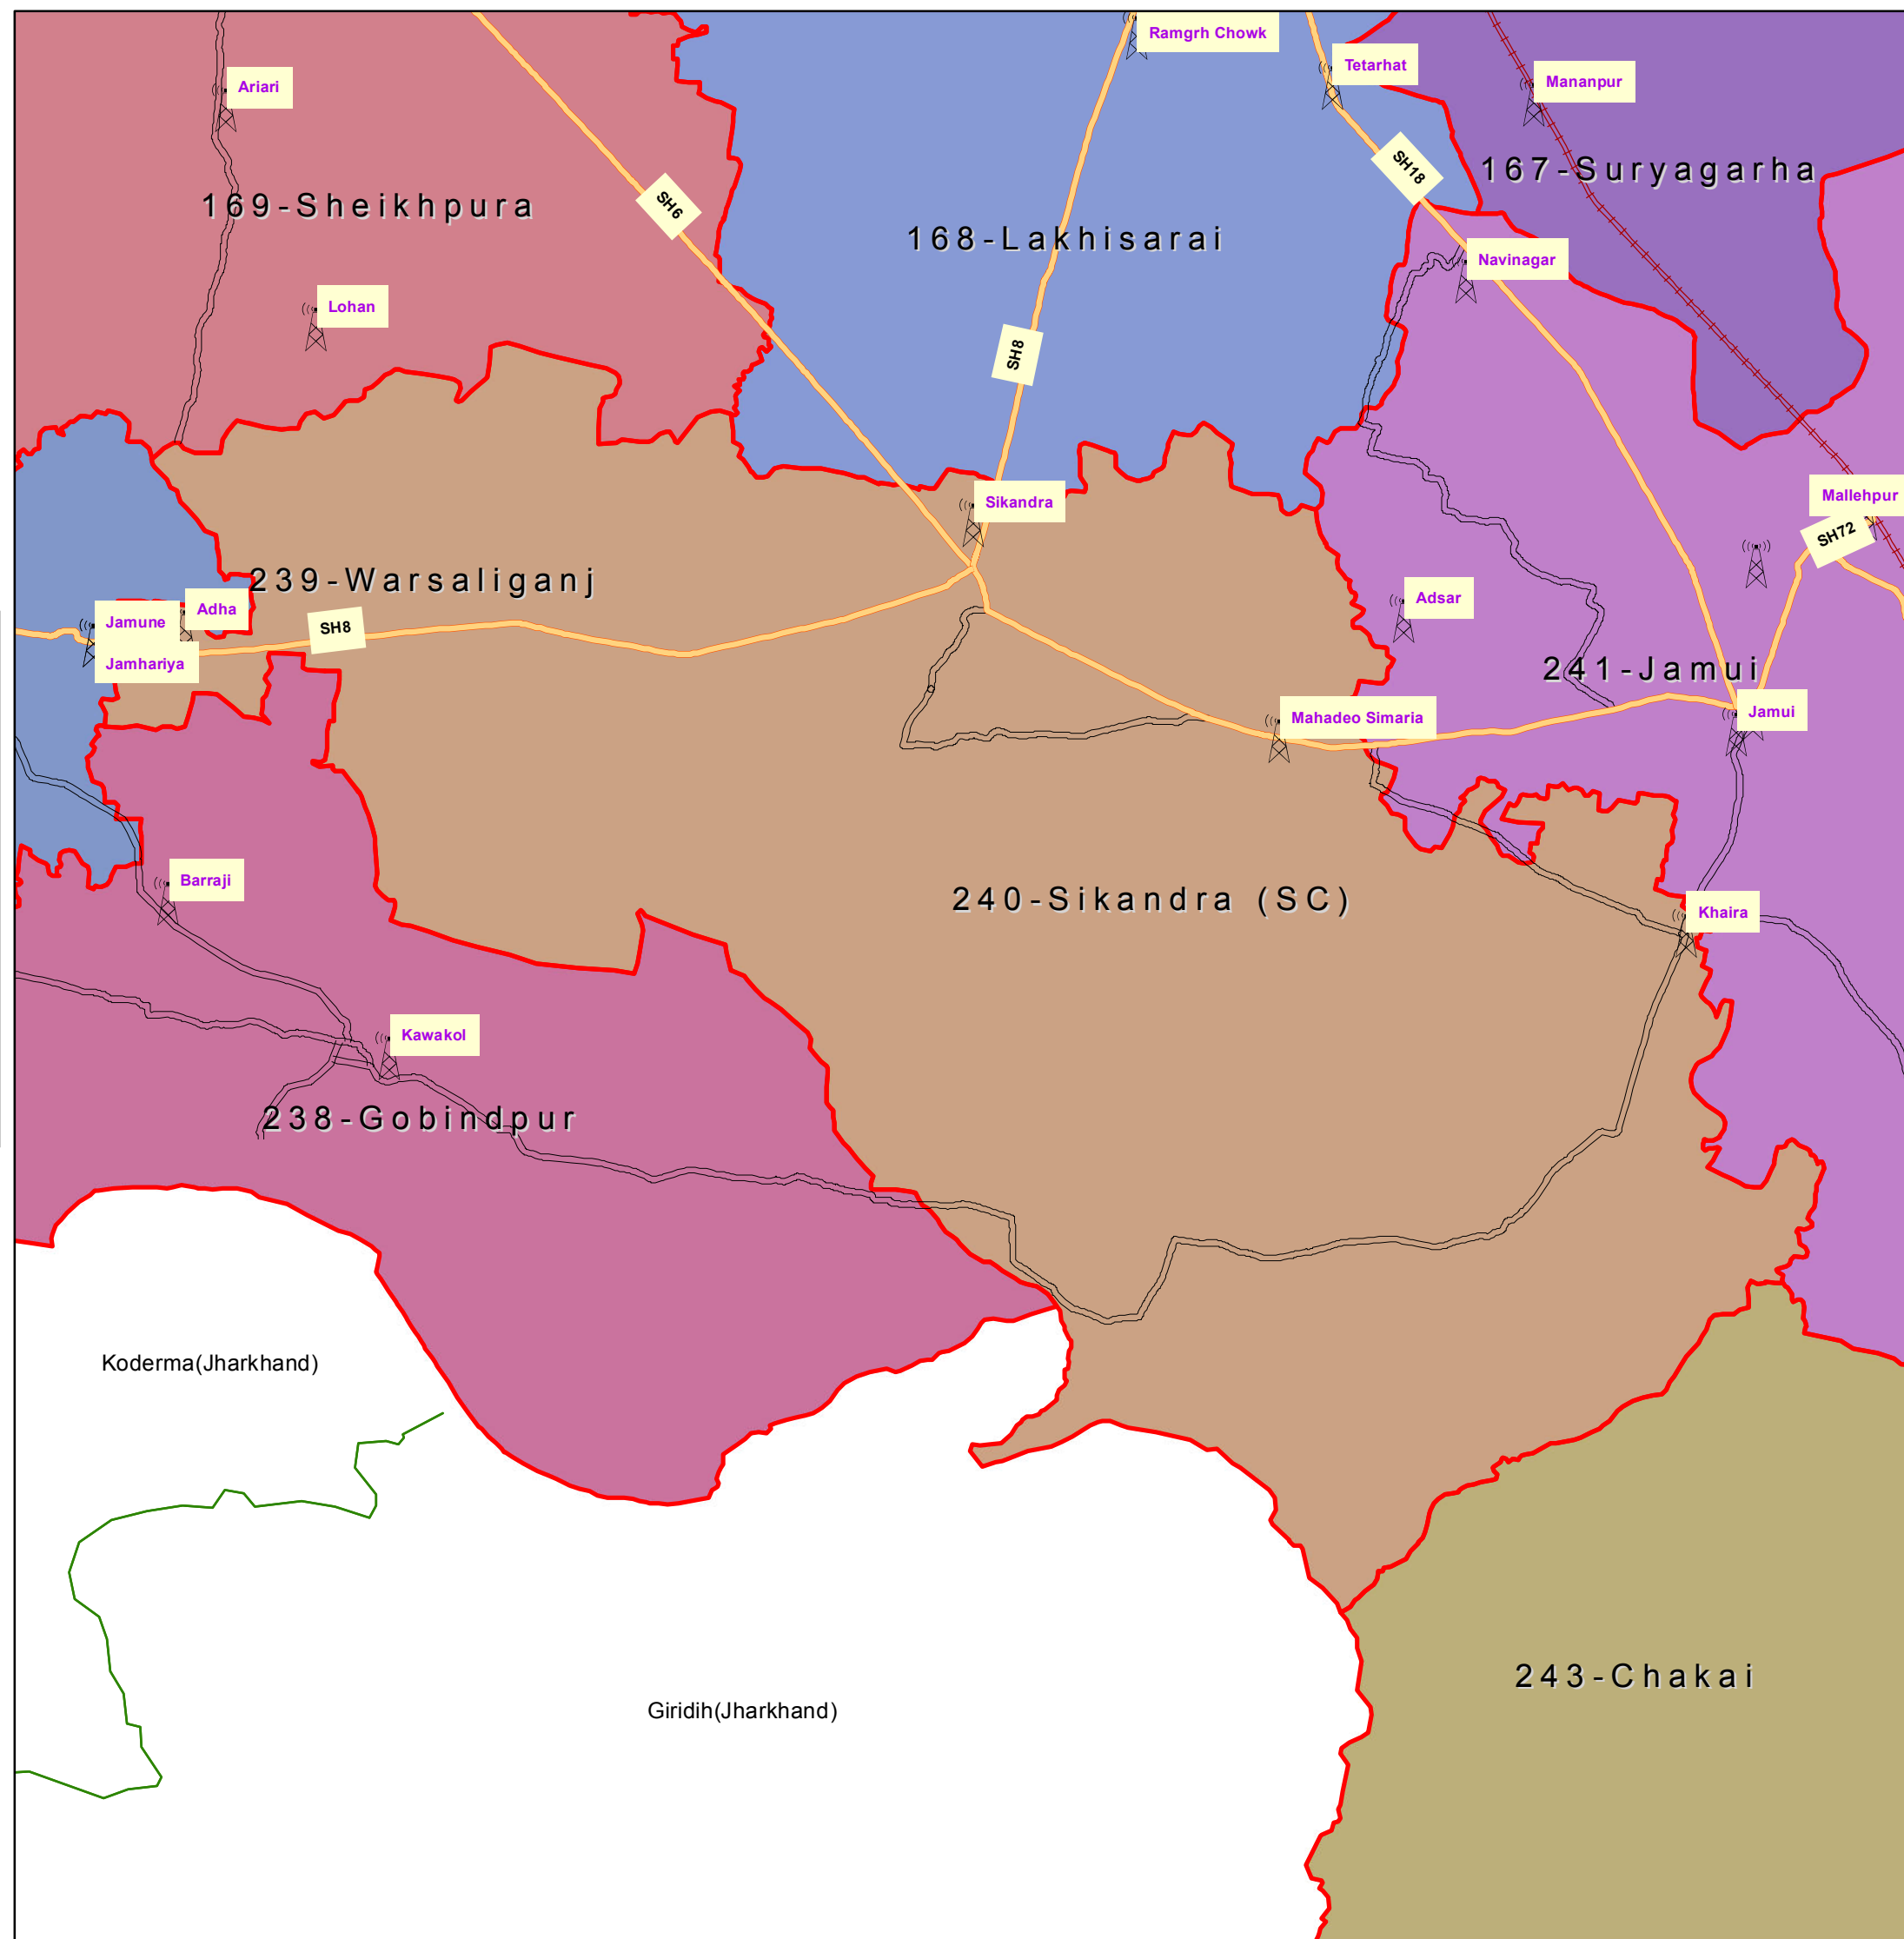

240-Sikandra (SC) (JAMUI)

INDEX

- DISTRICT HEAD QUARTER
- AIRPORT
- TOURIST PLACE
- BSNL EXCHANGE
- NATIONAL HIGHWAY
- STATE HIGHWAY
- DISTRICT ROAD
- RAILWAYLINE
- ASSEMBLY BOUNDARY