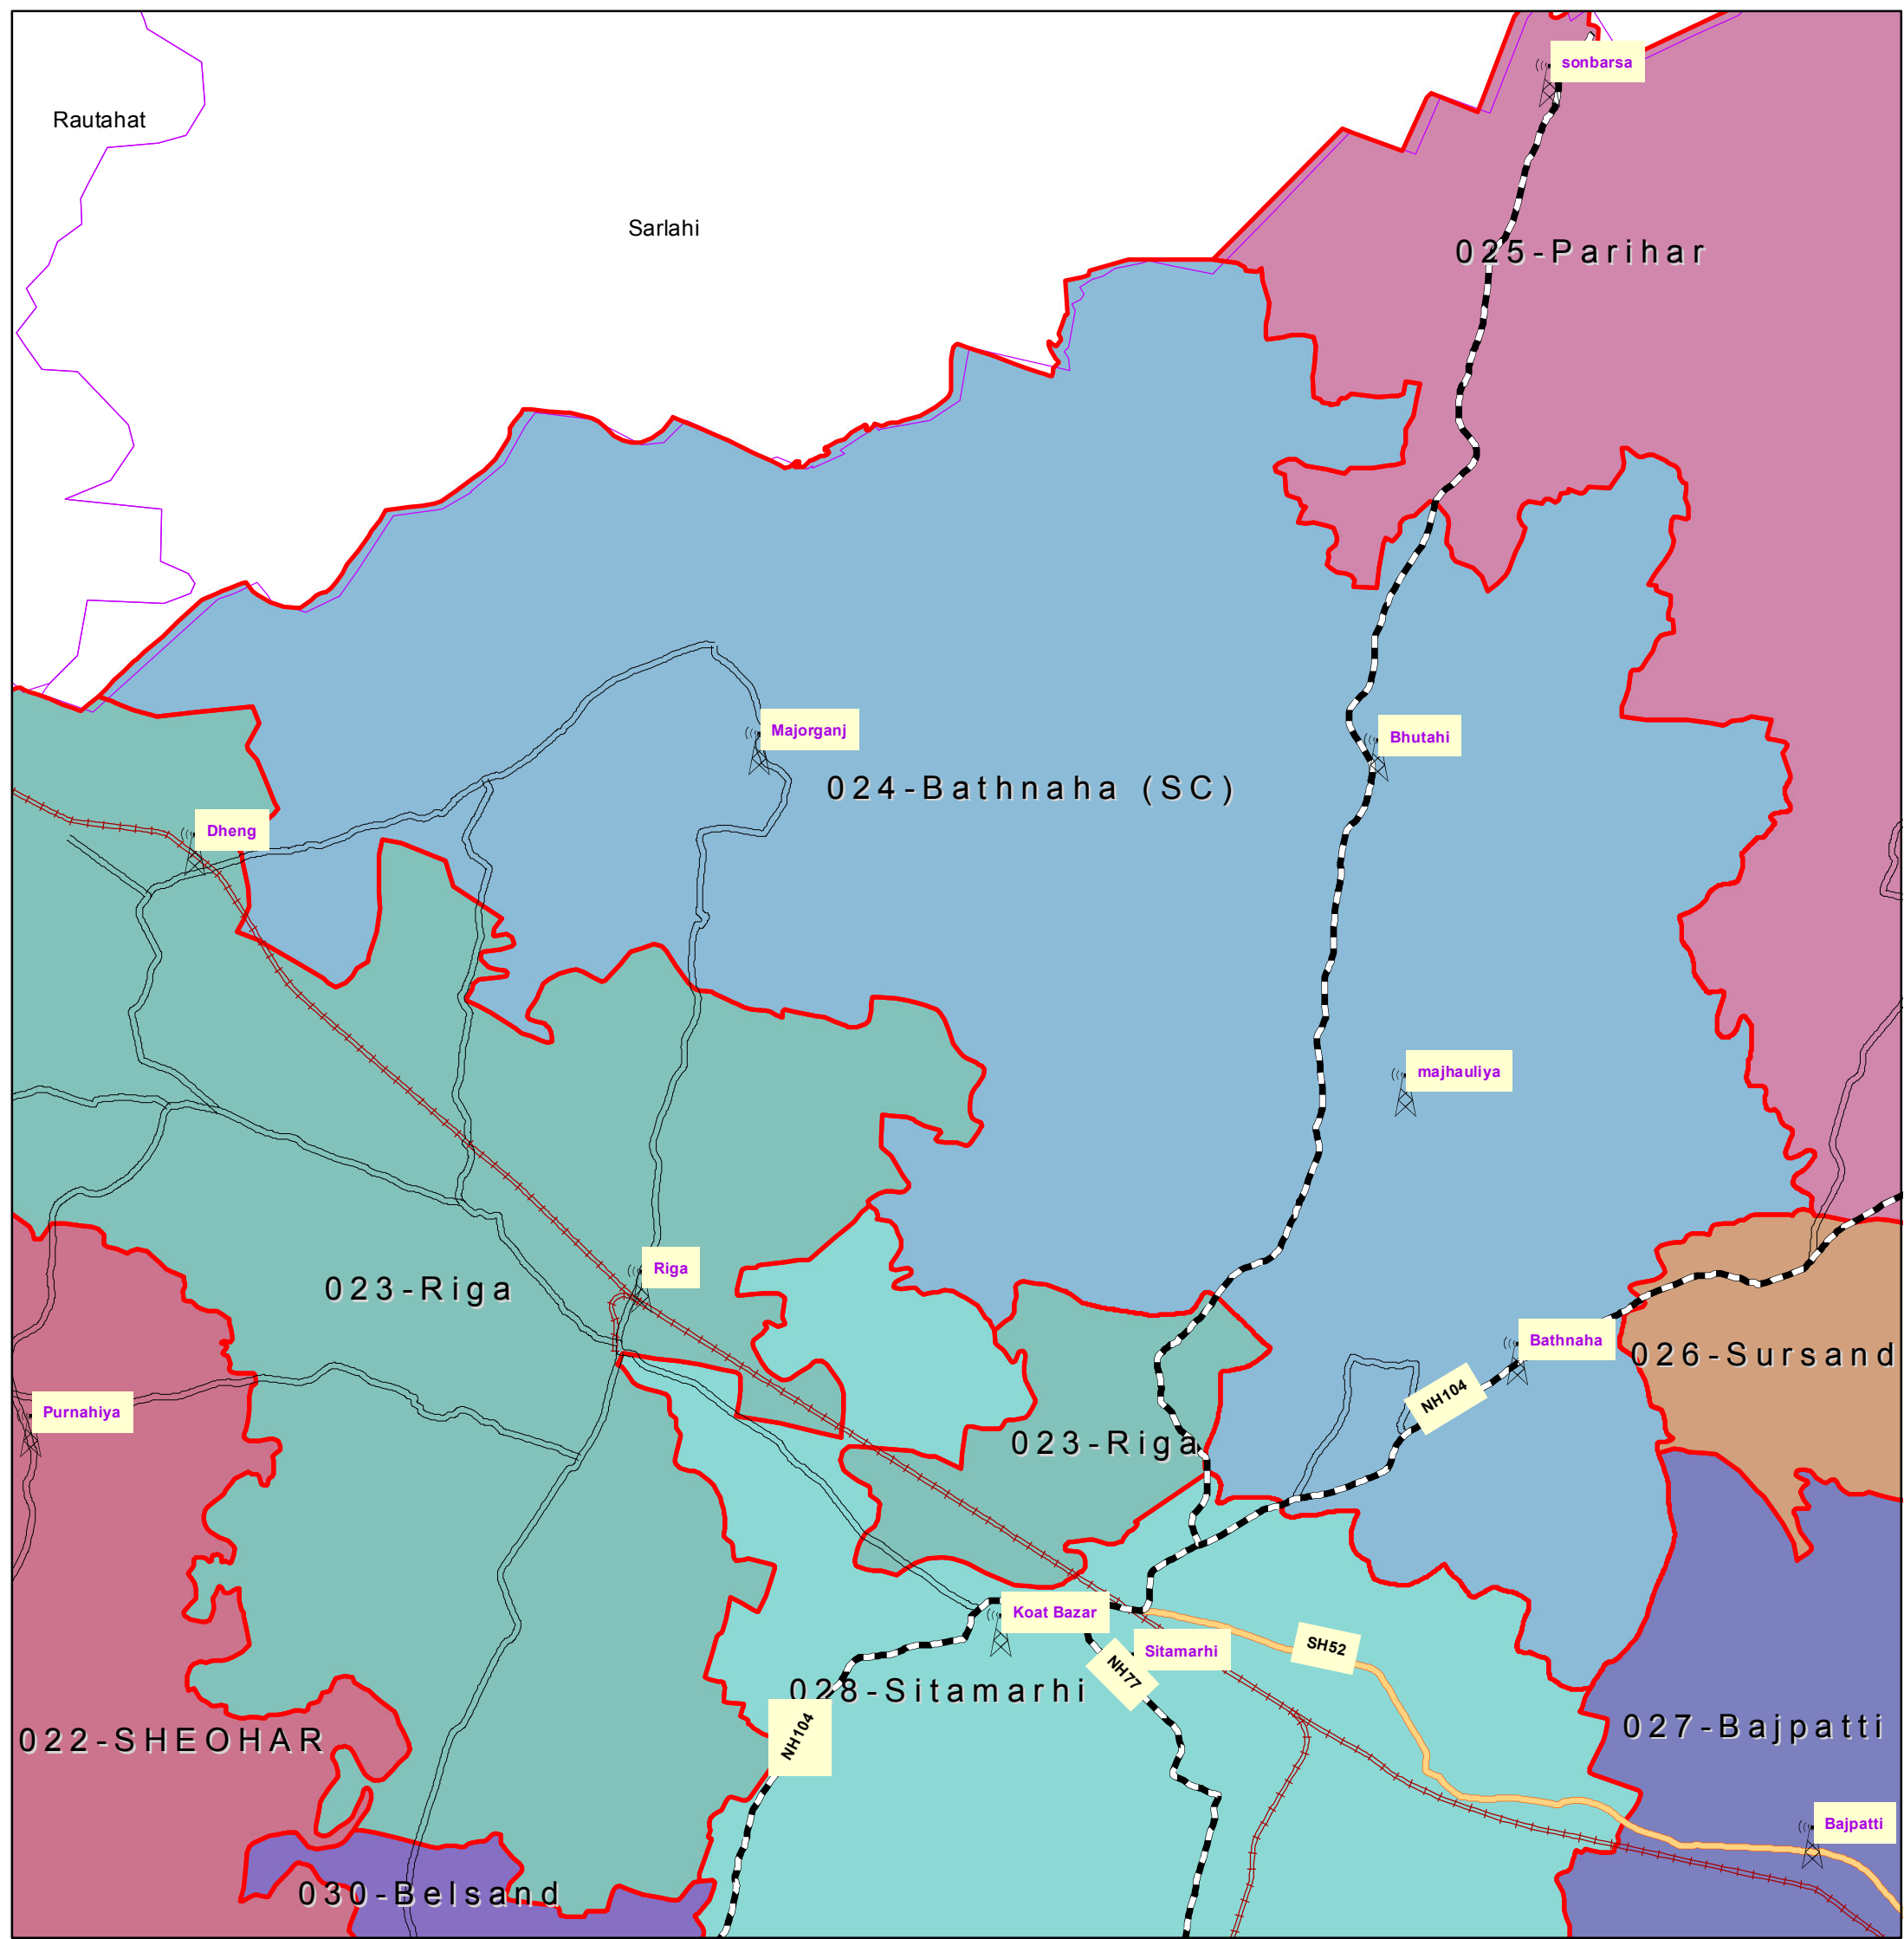

024-Bathnaha (SC) (SITAMARHI)

INDEX

-  DISTRICT HEAD QUARTER
-  AIRPORT
-  TOURIST PLACE
-  BSNL EXCHANGE
-  NATIONAL HIGHWAY
-  STATE HIGHWAY
-  DISTRICT ROAD
-  RAILWAYLINE
-  ASSEMBLY BOUNDARY