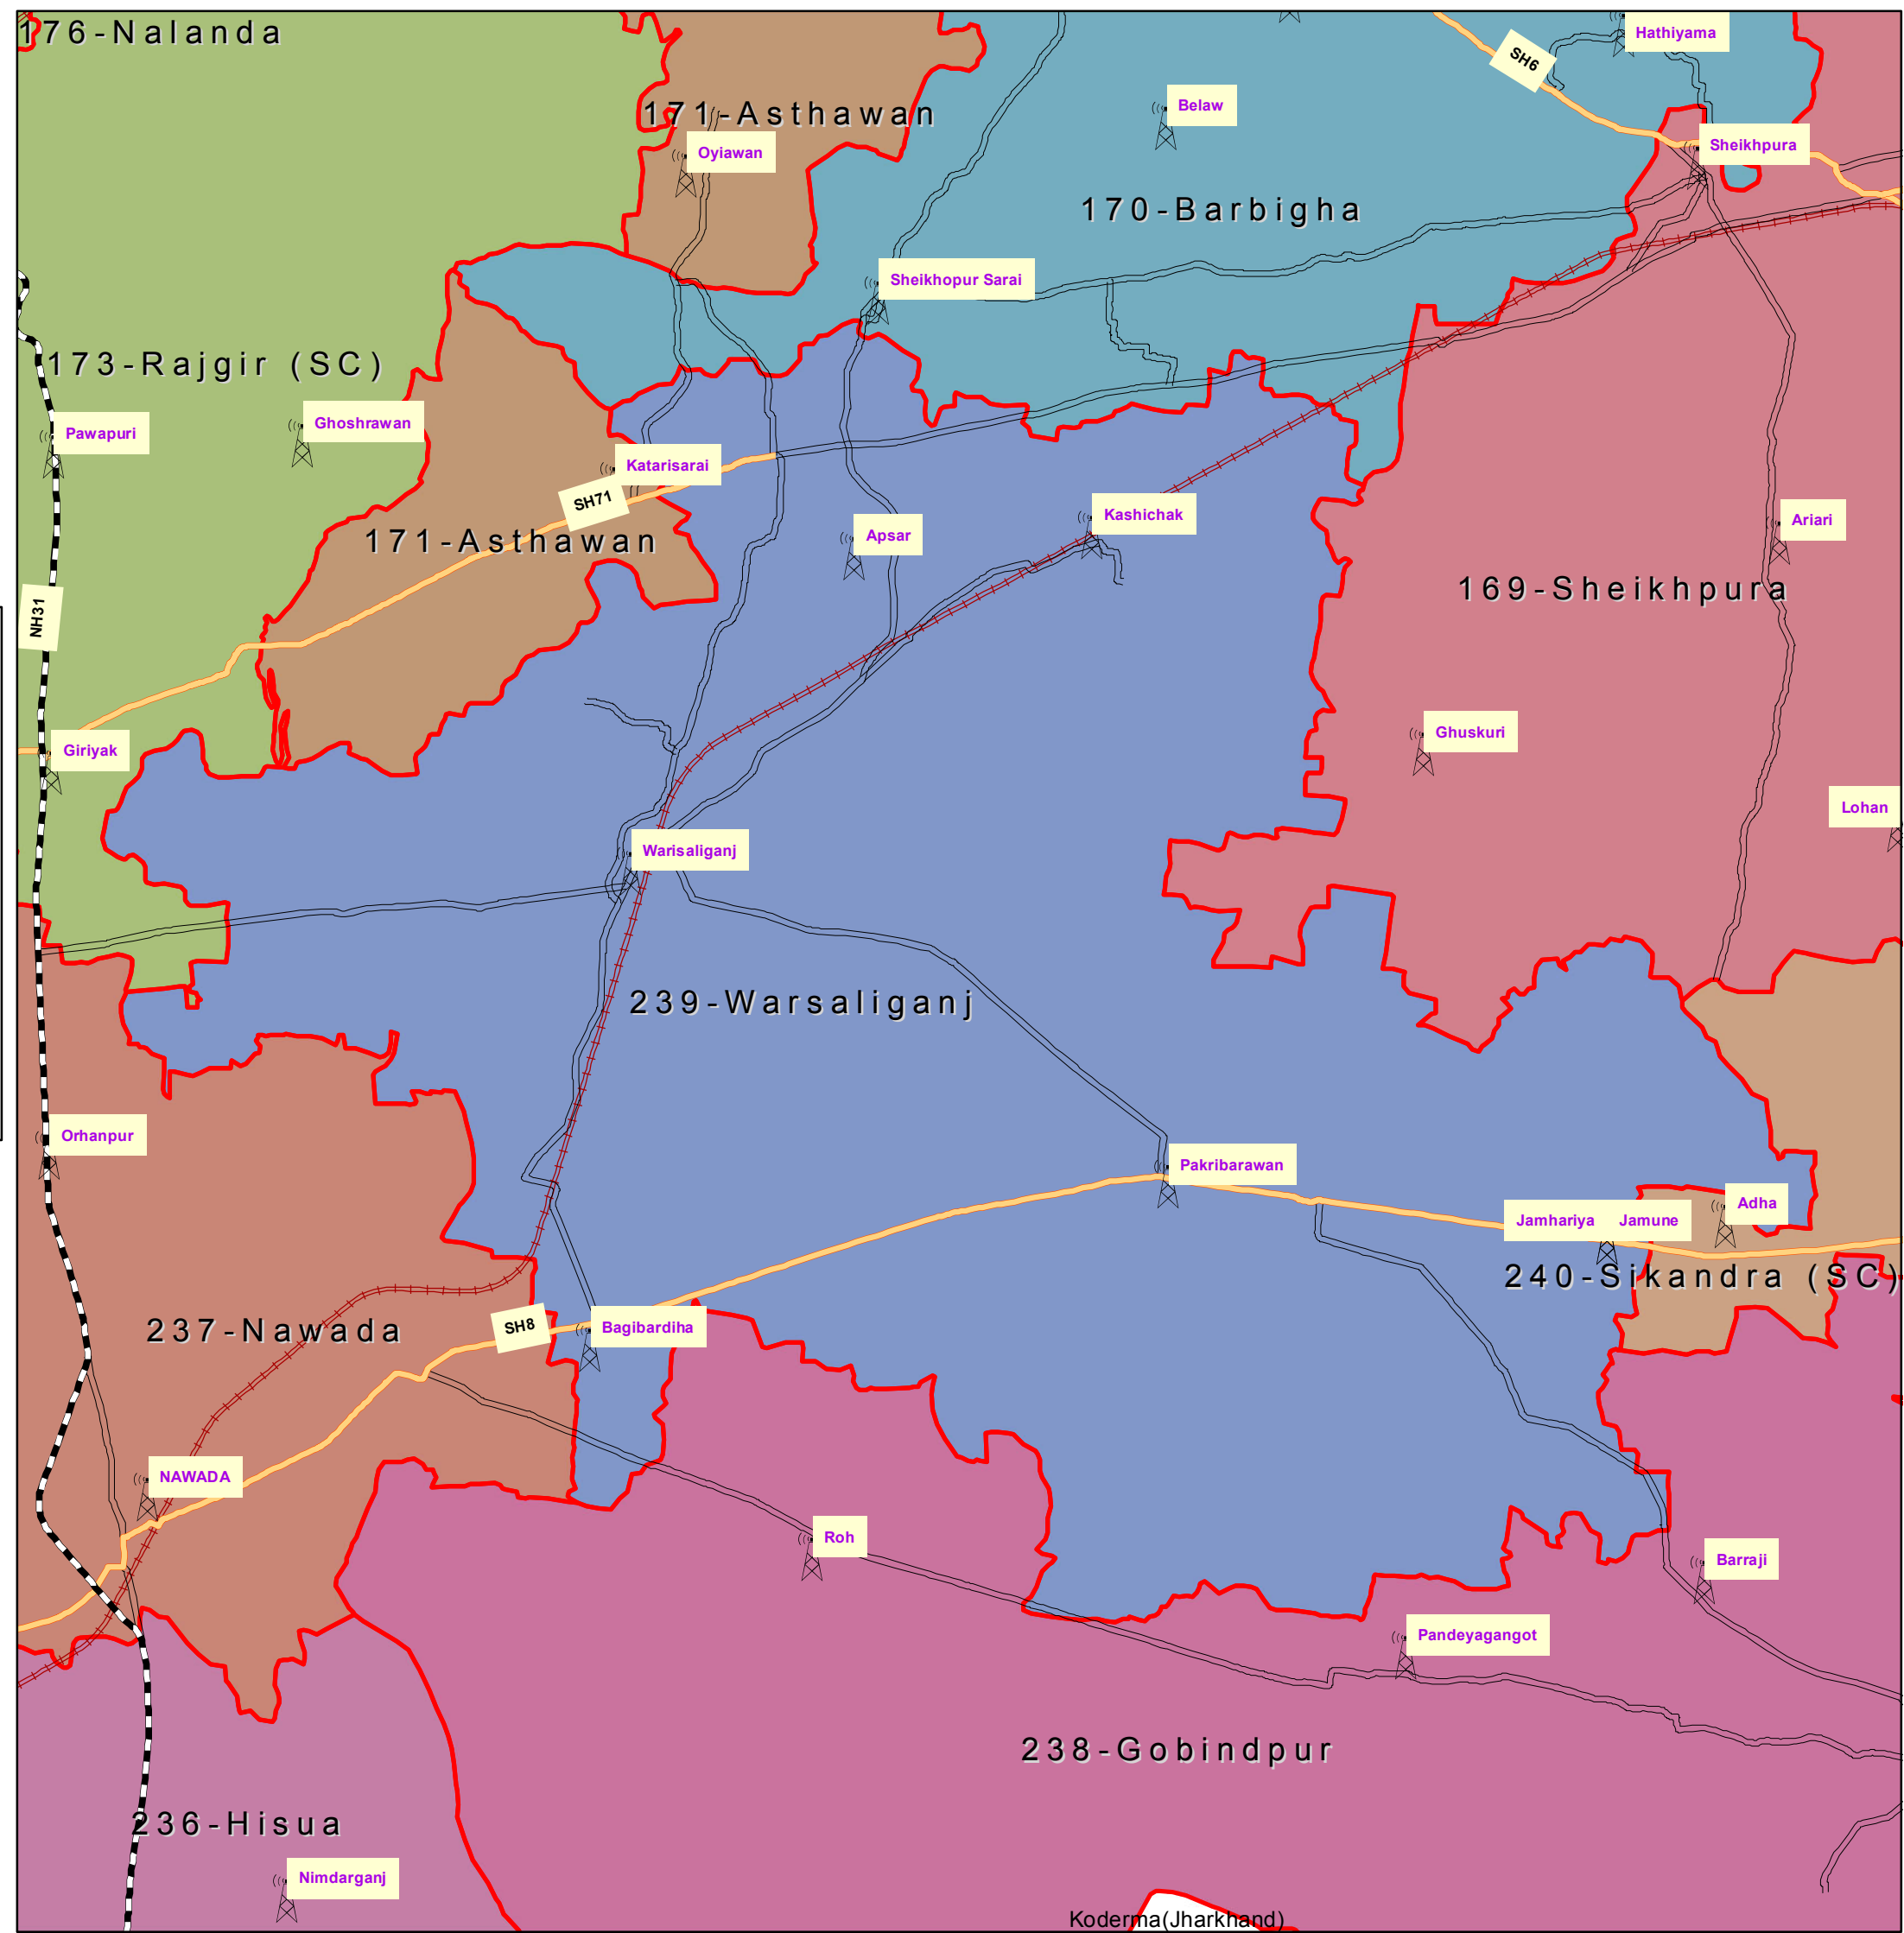

239-Warsaliganj (NAWADA)

INDEX

-  DISTRICT HEAD QUARTER
-  AIRPORT
-  TOURIST PLACE
-  BSNL EXCHANGE
-  NATIONAL HIGHWAY
-  STATE HIGHWAY
-  DISTRICT ROAD
-  RAILWAYLINE
-  ASSEMBLY BOUNDARY

Koderma (Jharkhand)