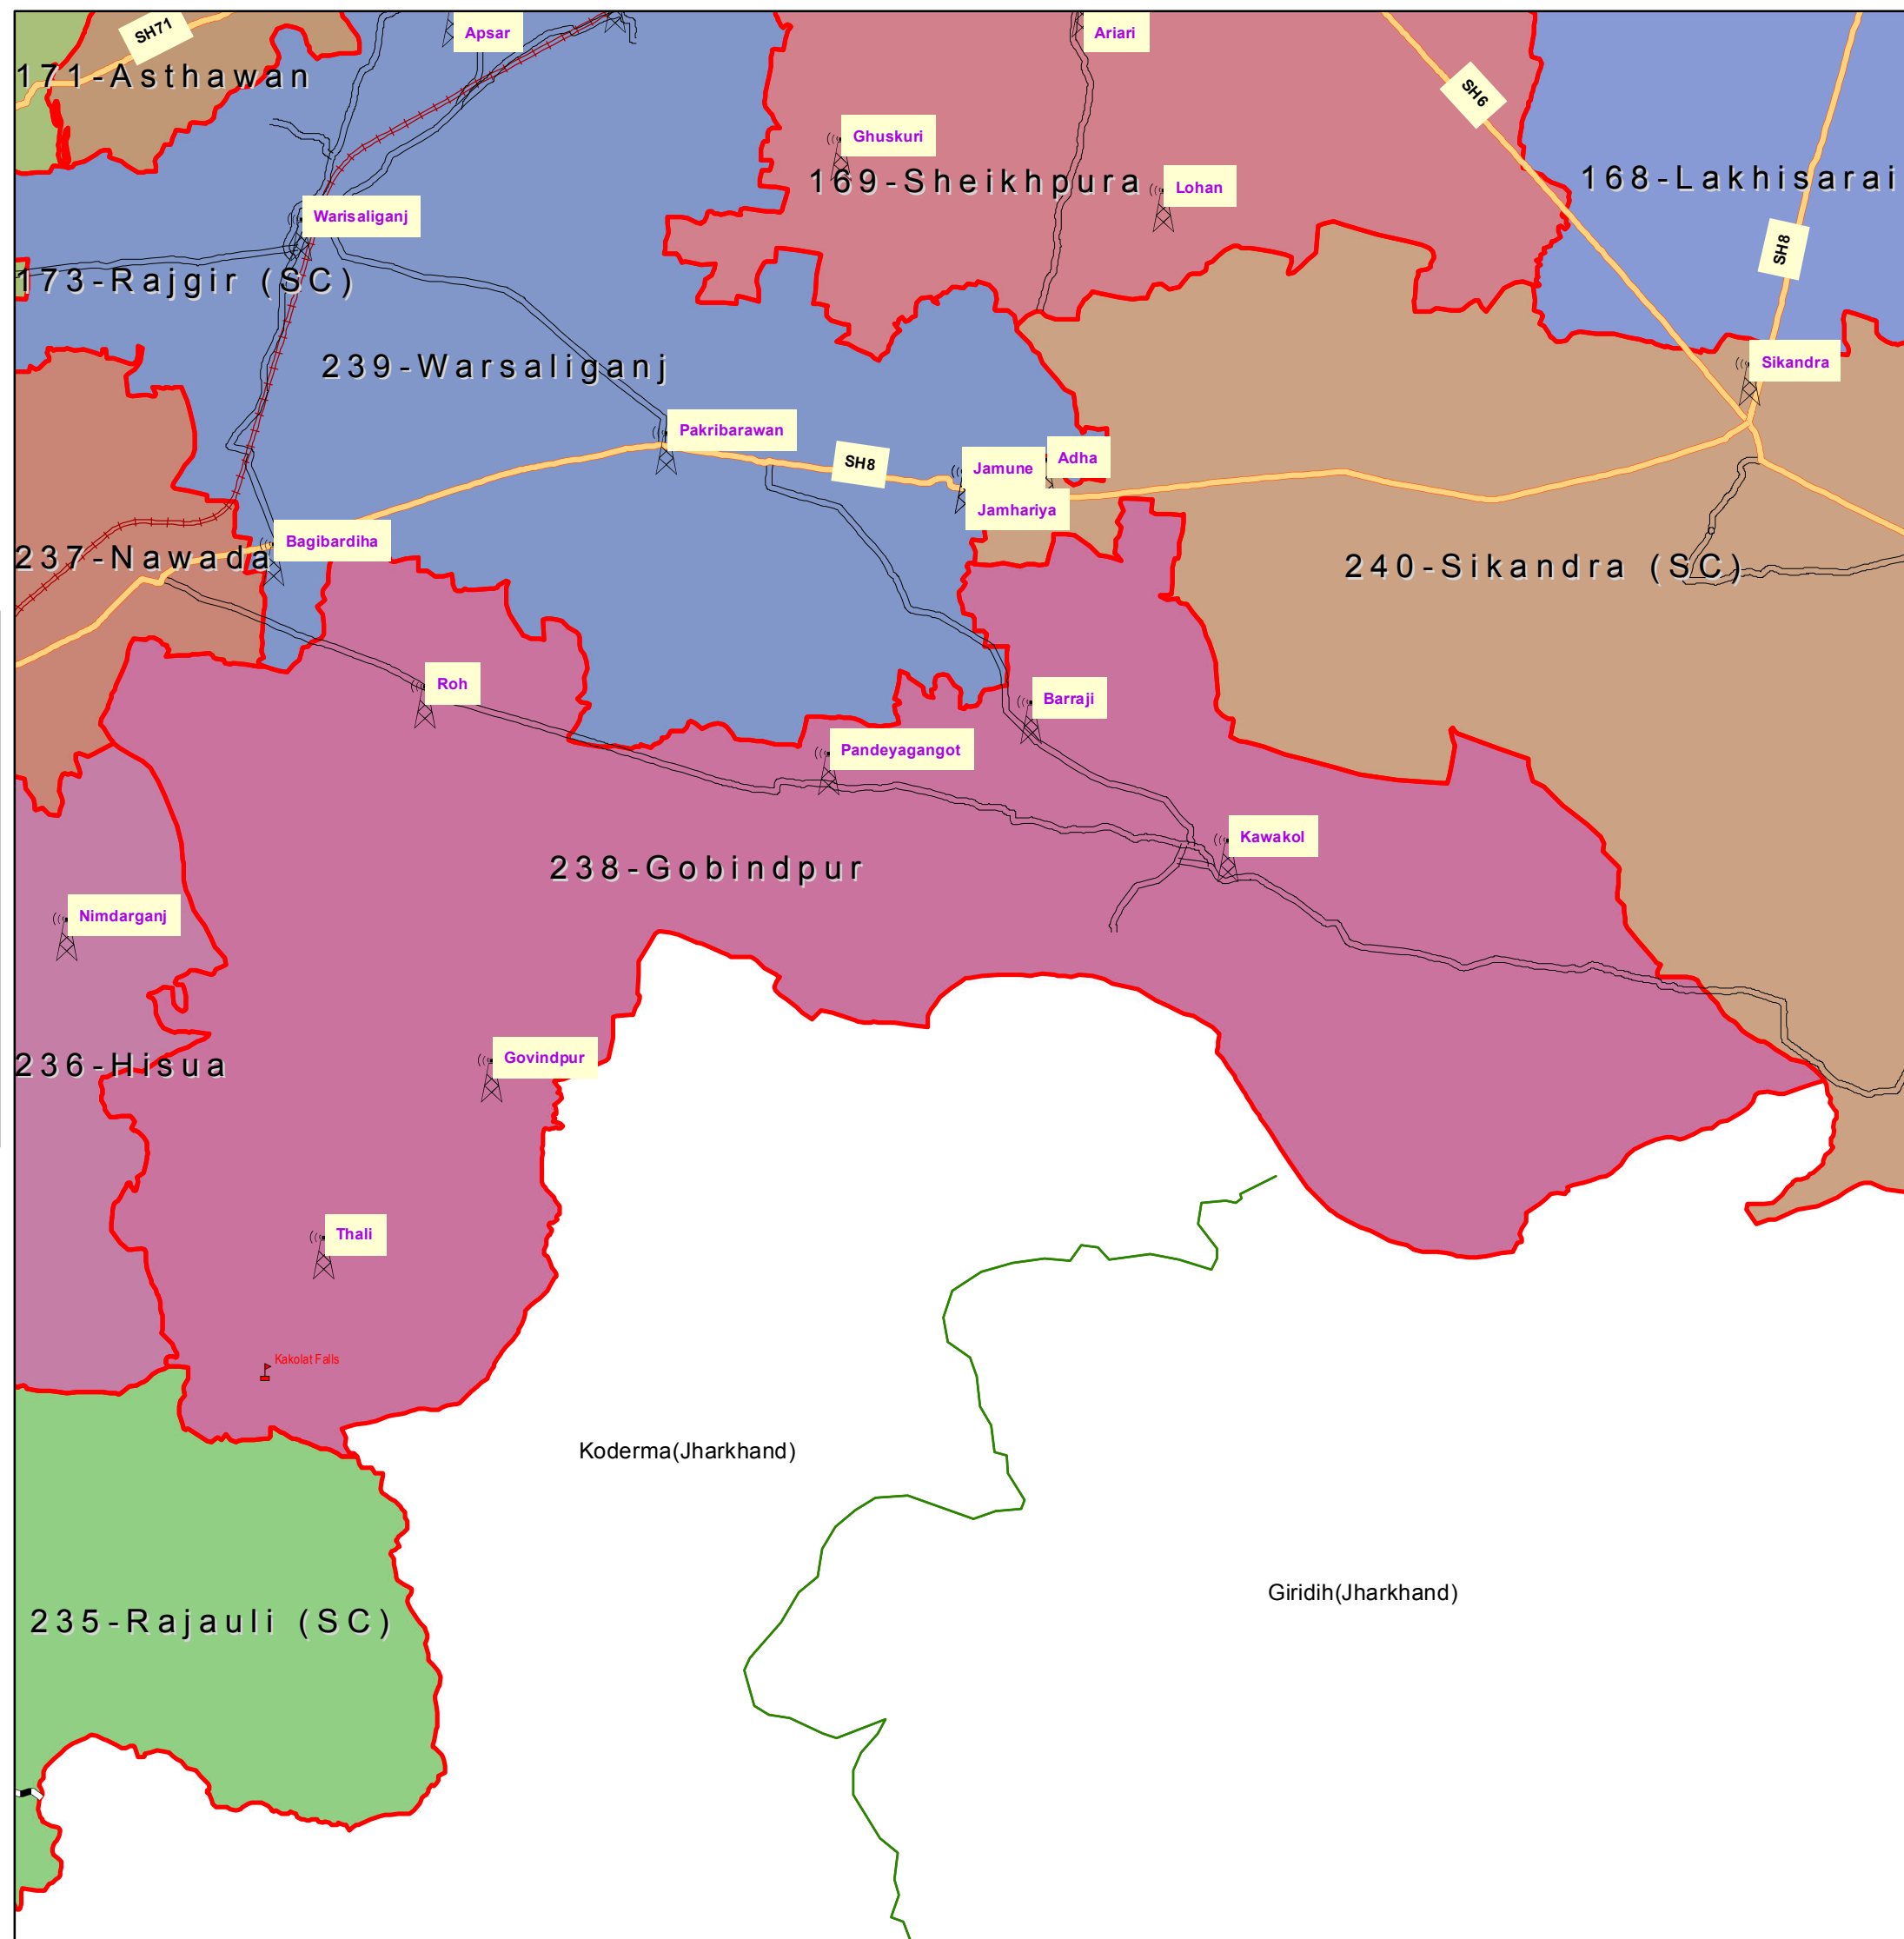

238-Gobindpur (NAWADA)

INDEX

-  DISTRICT HEAD QUARTER
-  AIRPORT
-  TOURIST PLACE
-  BSNL EXCHANGE
-  NATIONAL HIGHWAY
-  STATE HIGHWAY
-  DISTRICT ROAD
-  RAILWAYLINE
-  ASSEMBLY BOUNDARY