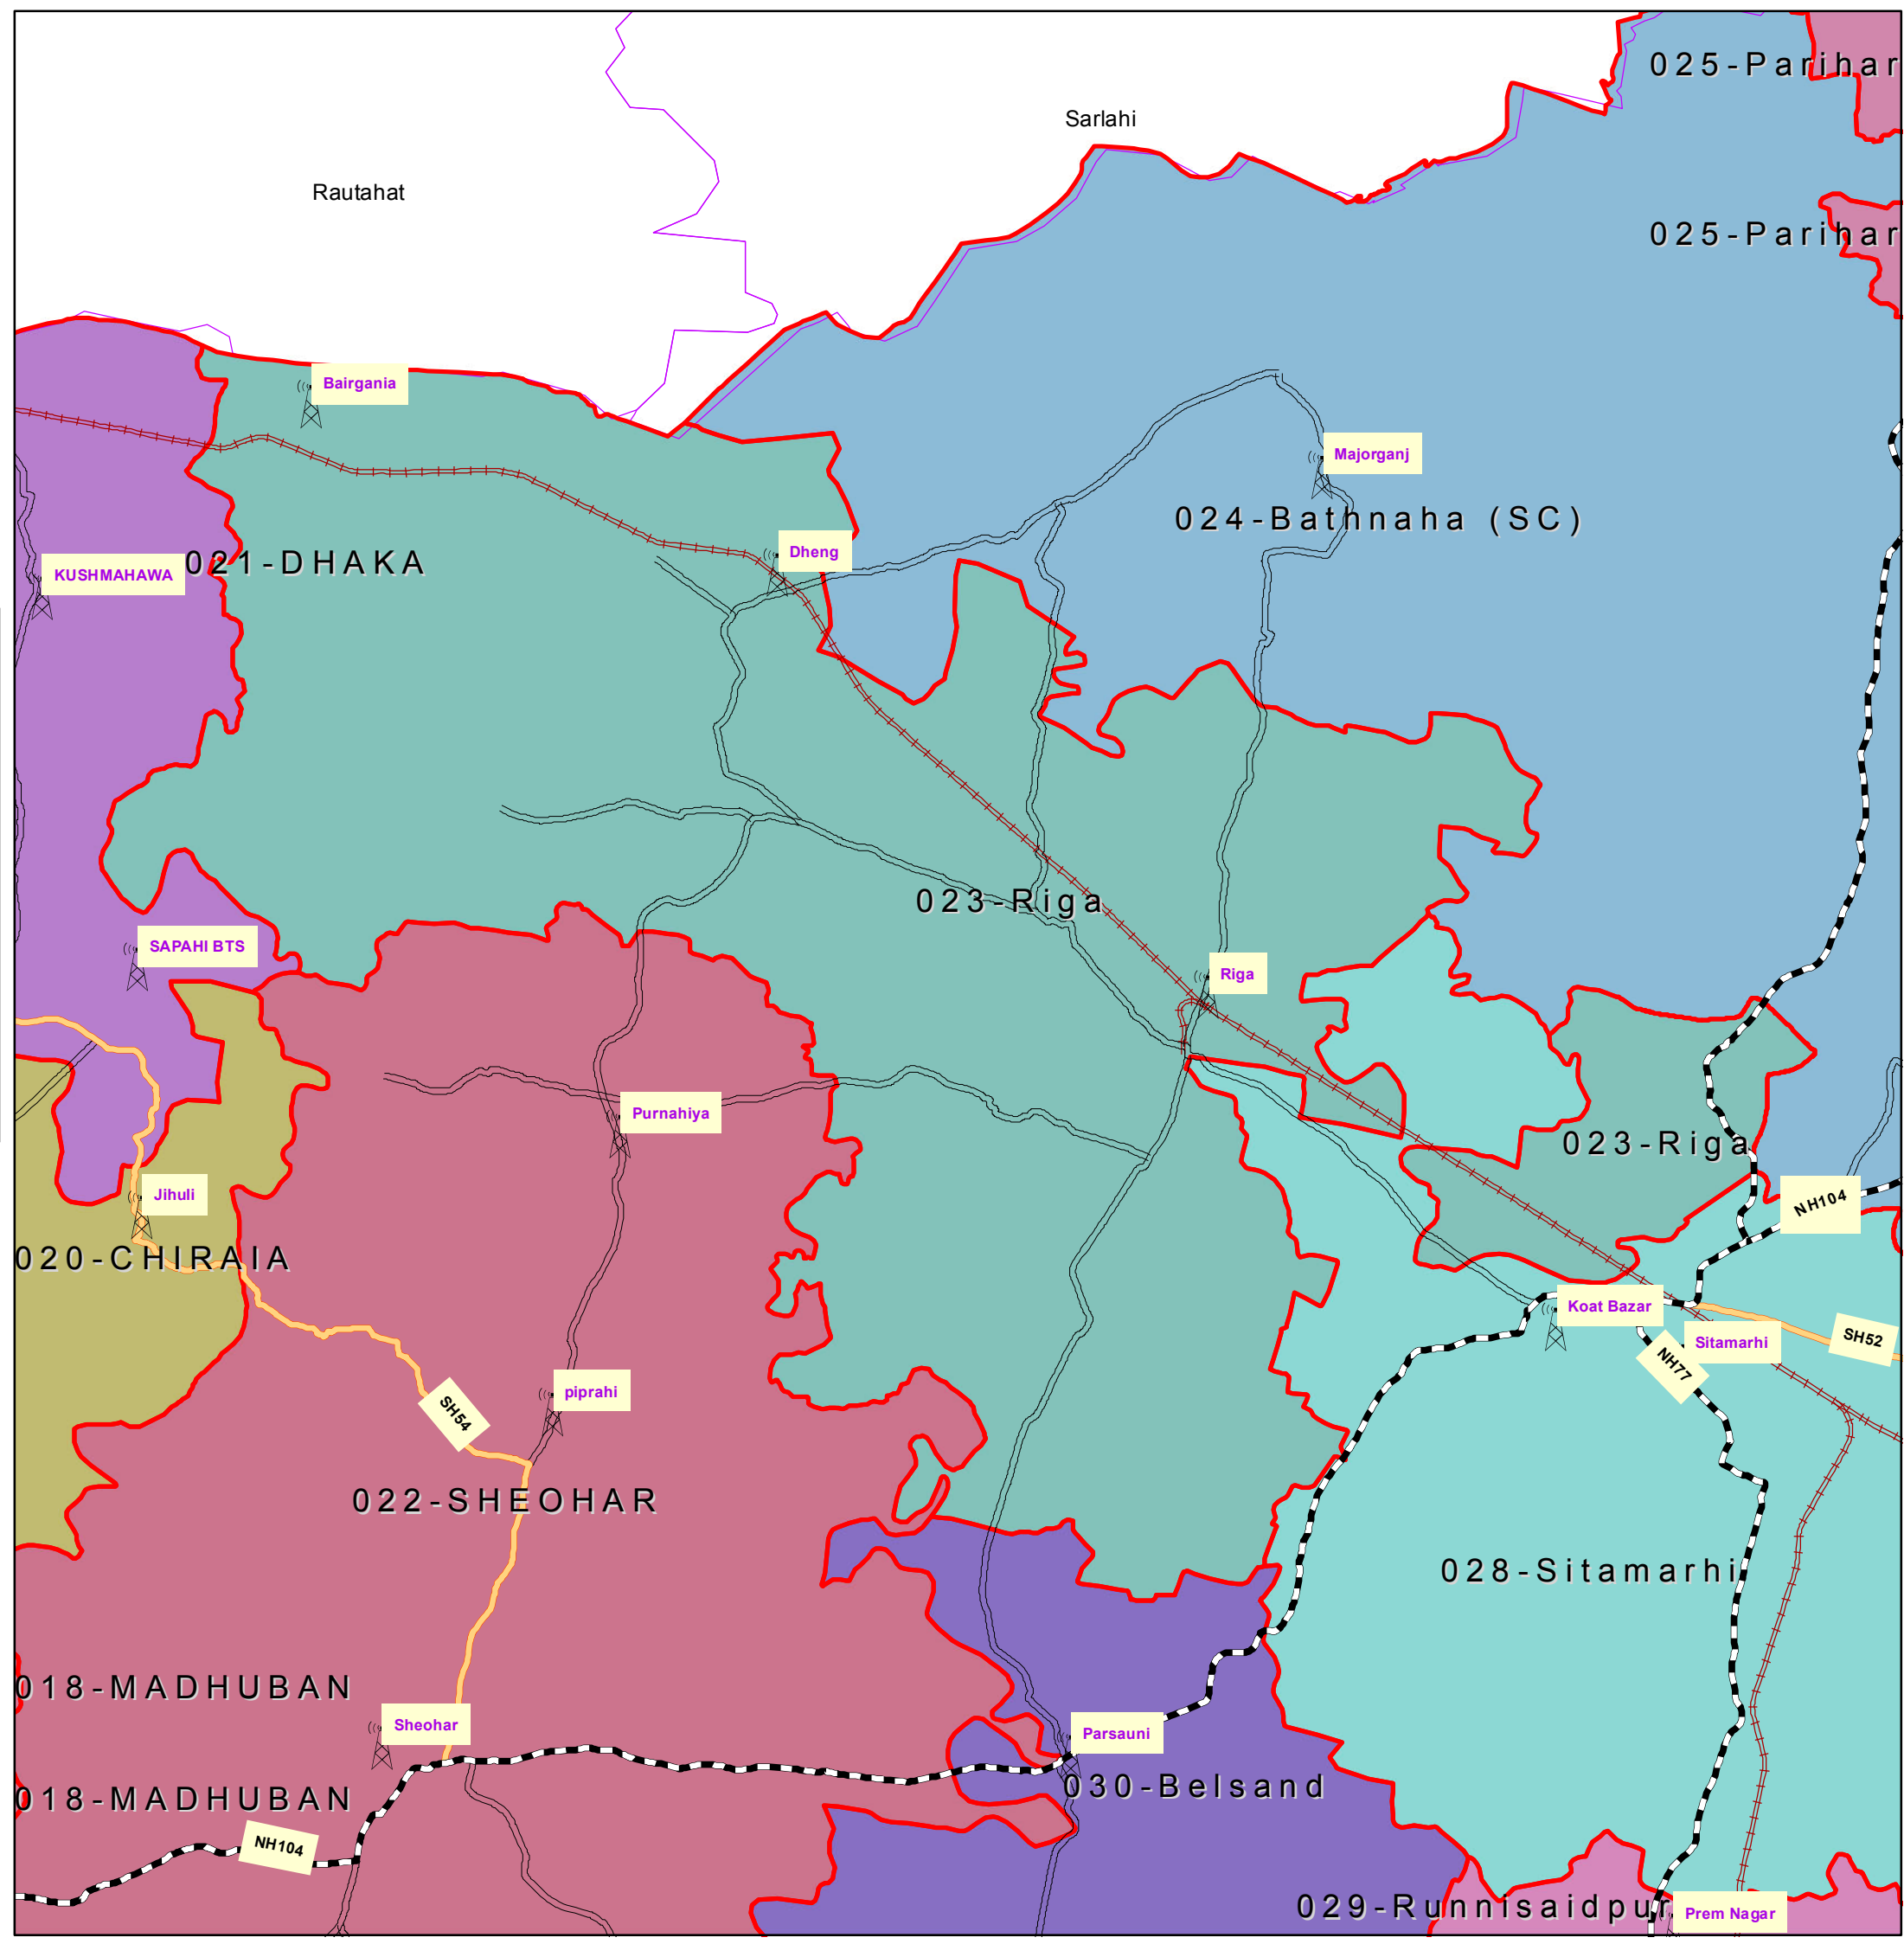

023-Riga (SITAMARHI)

INDEX

-  DISTRICT HEAD QUARTER
-  AIRPORT
-  TOURIST PLACE
-  BSNL EXCHANGE
-  NATIONAL HIGHWAY
-  STATE HIGHWAY
-  DISTRICT ROAD
-  RAILWAYLINE
-  ASSEMBLY BOUNDARY