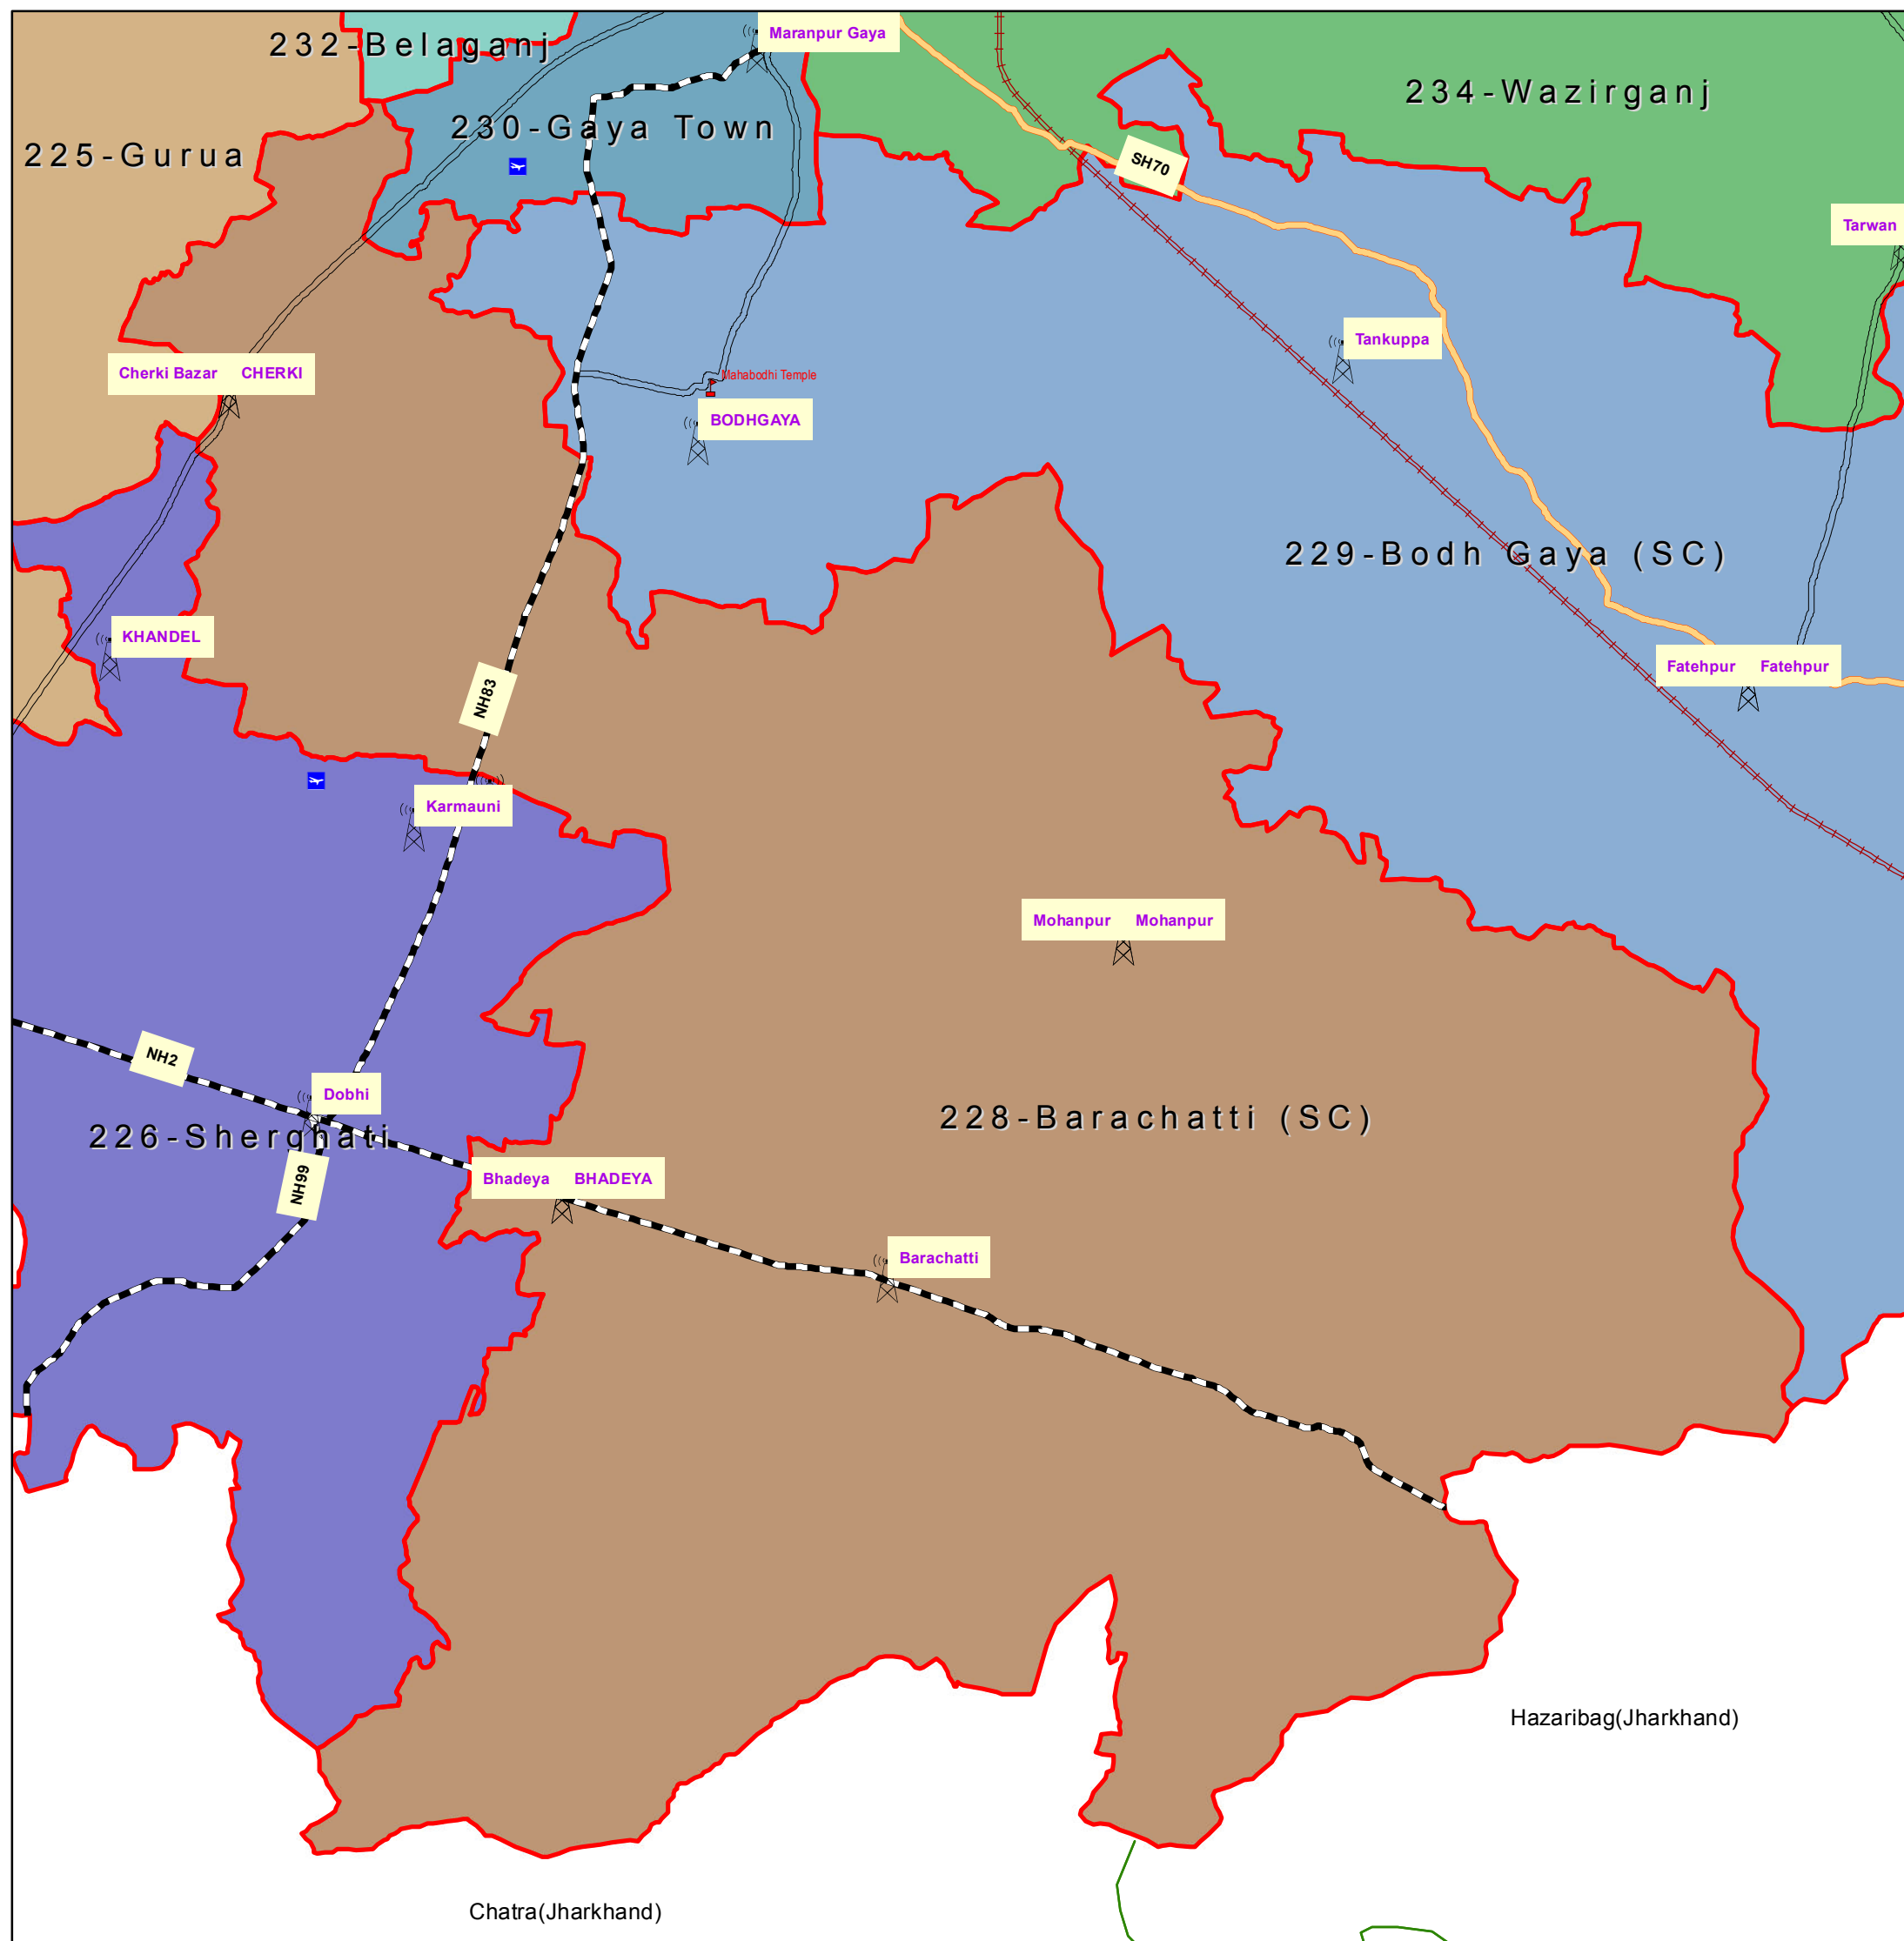

228-Barachatti (SC) (GAYA)

INDEX

-  DISTRICT HEAD QUARTER
-  AIRPORT
-  TOURIST PLACE
-  BSNL EXCHANGE
-  NATIONAL HIGHWAY
-  STATE HIGHWAY
-  DISTRICT ROAD
-  RAILWAYLINE
-  ASSEMBLY BOUNDARY