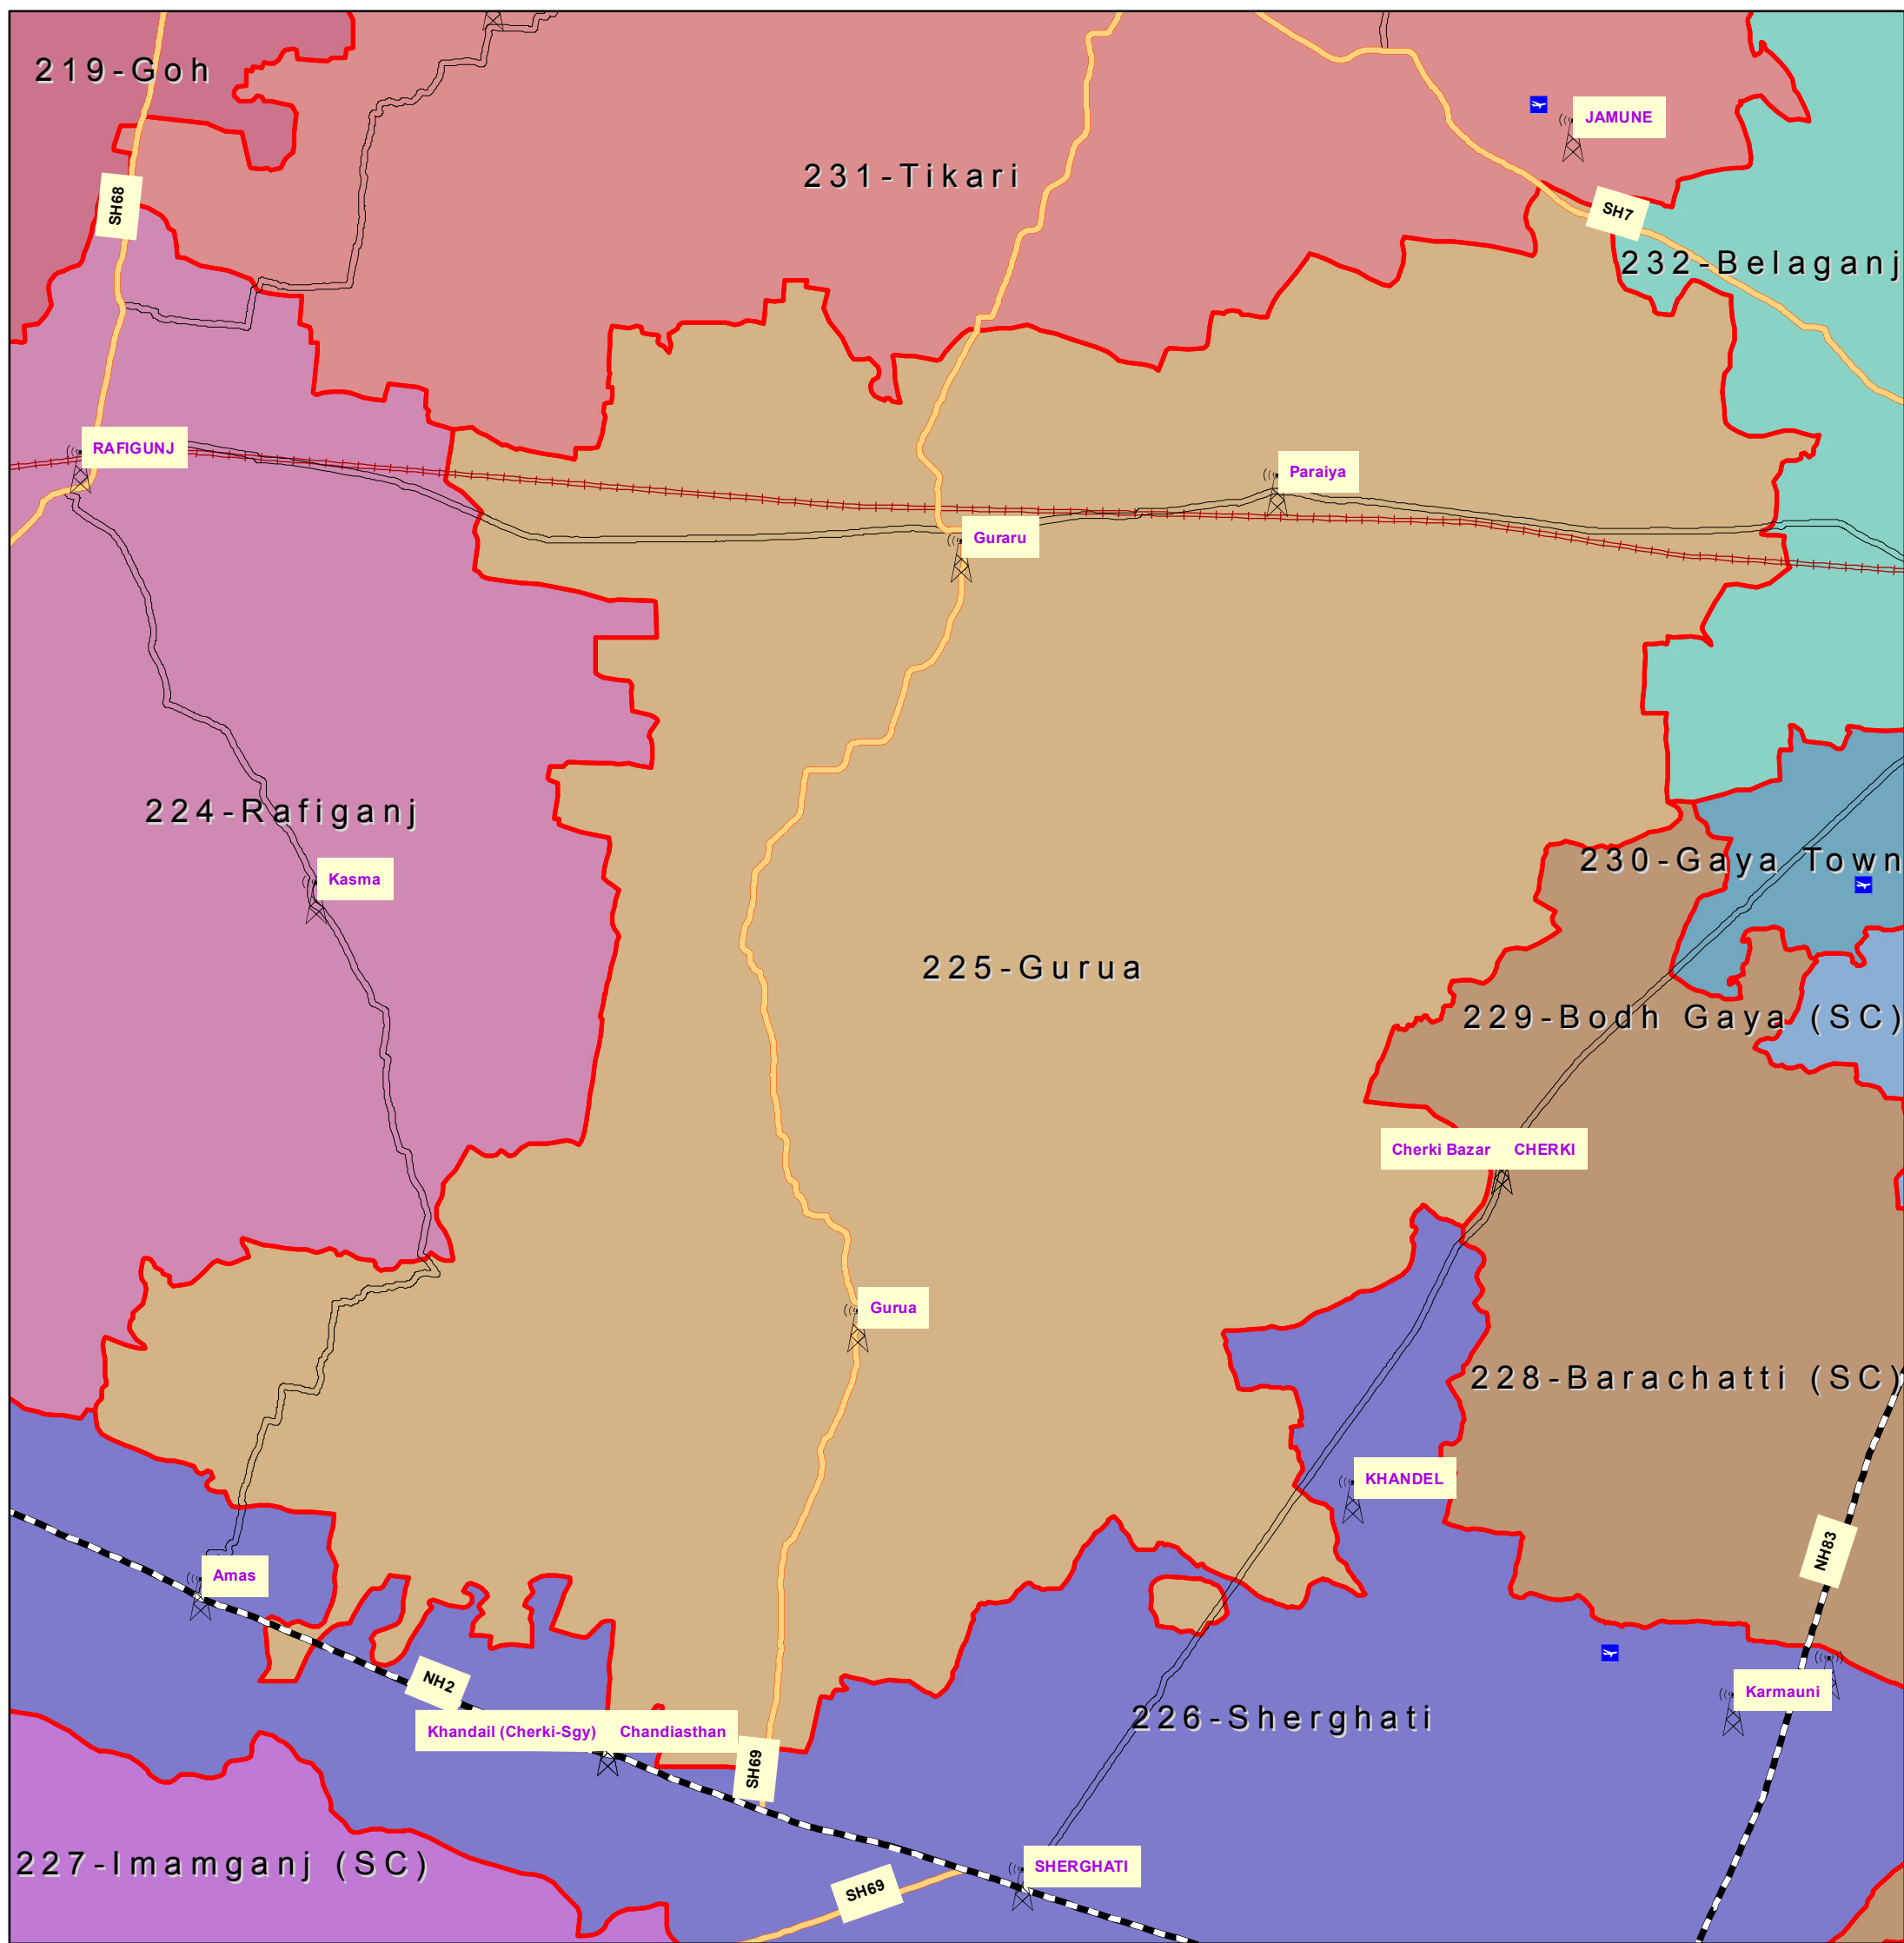

225-Gurua (GAYA)

INDEX

-  DISTRICT HEAD QUARTER
-  AIRPORT
-  TOURIST PLACE
-  BSNL EXCHANGE
-  NATIONAL HIGHWAY
-  STATE HIGHWAY
-  DISTRICT ROAD
-  RAILWAYLINE
-  ASSEMBLY BOUNDARY