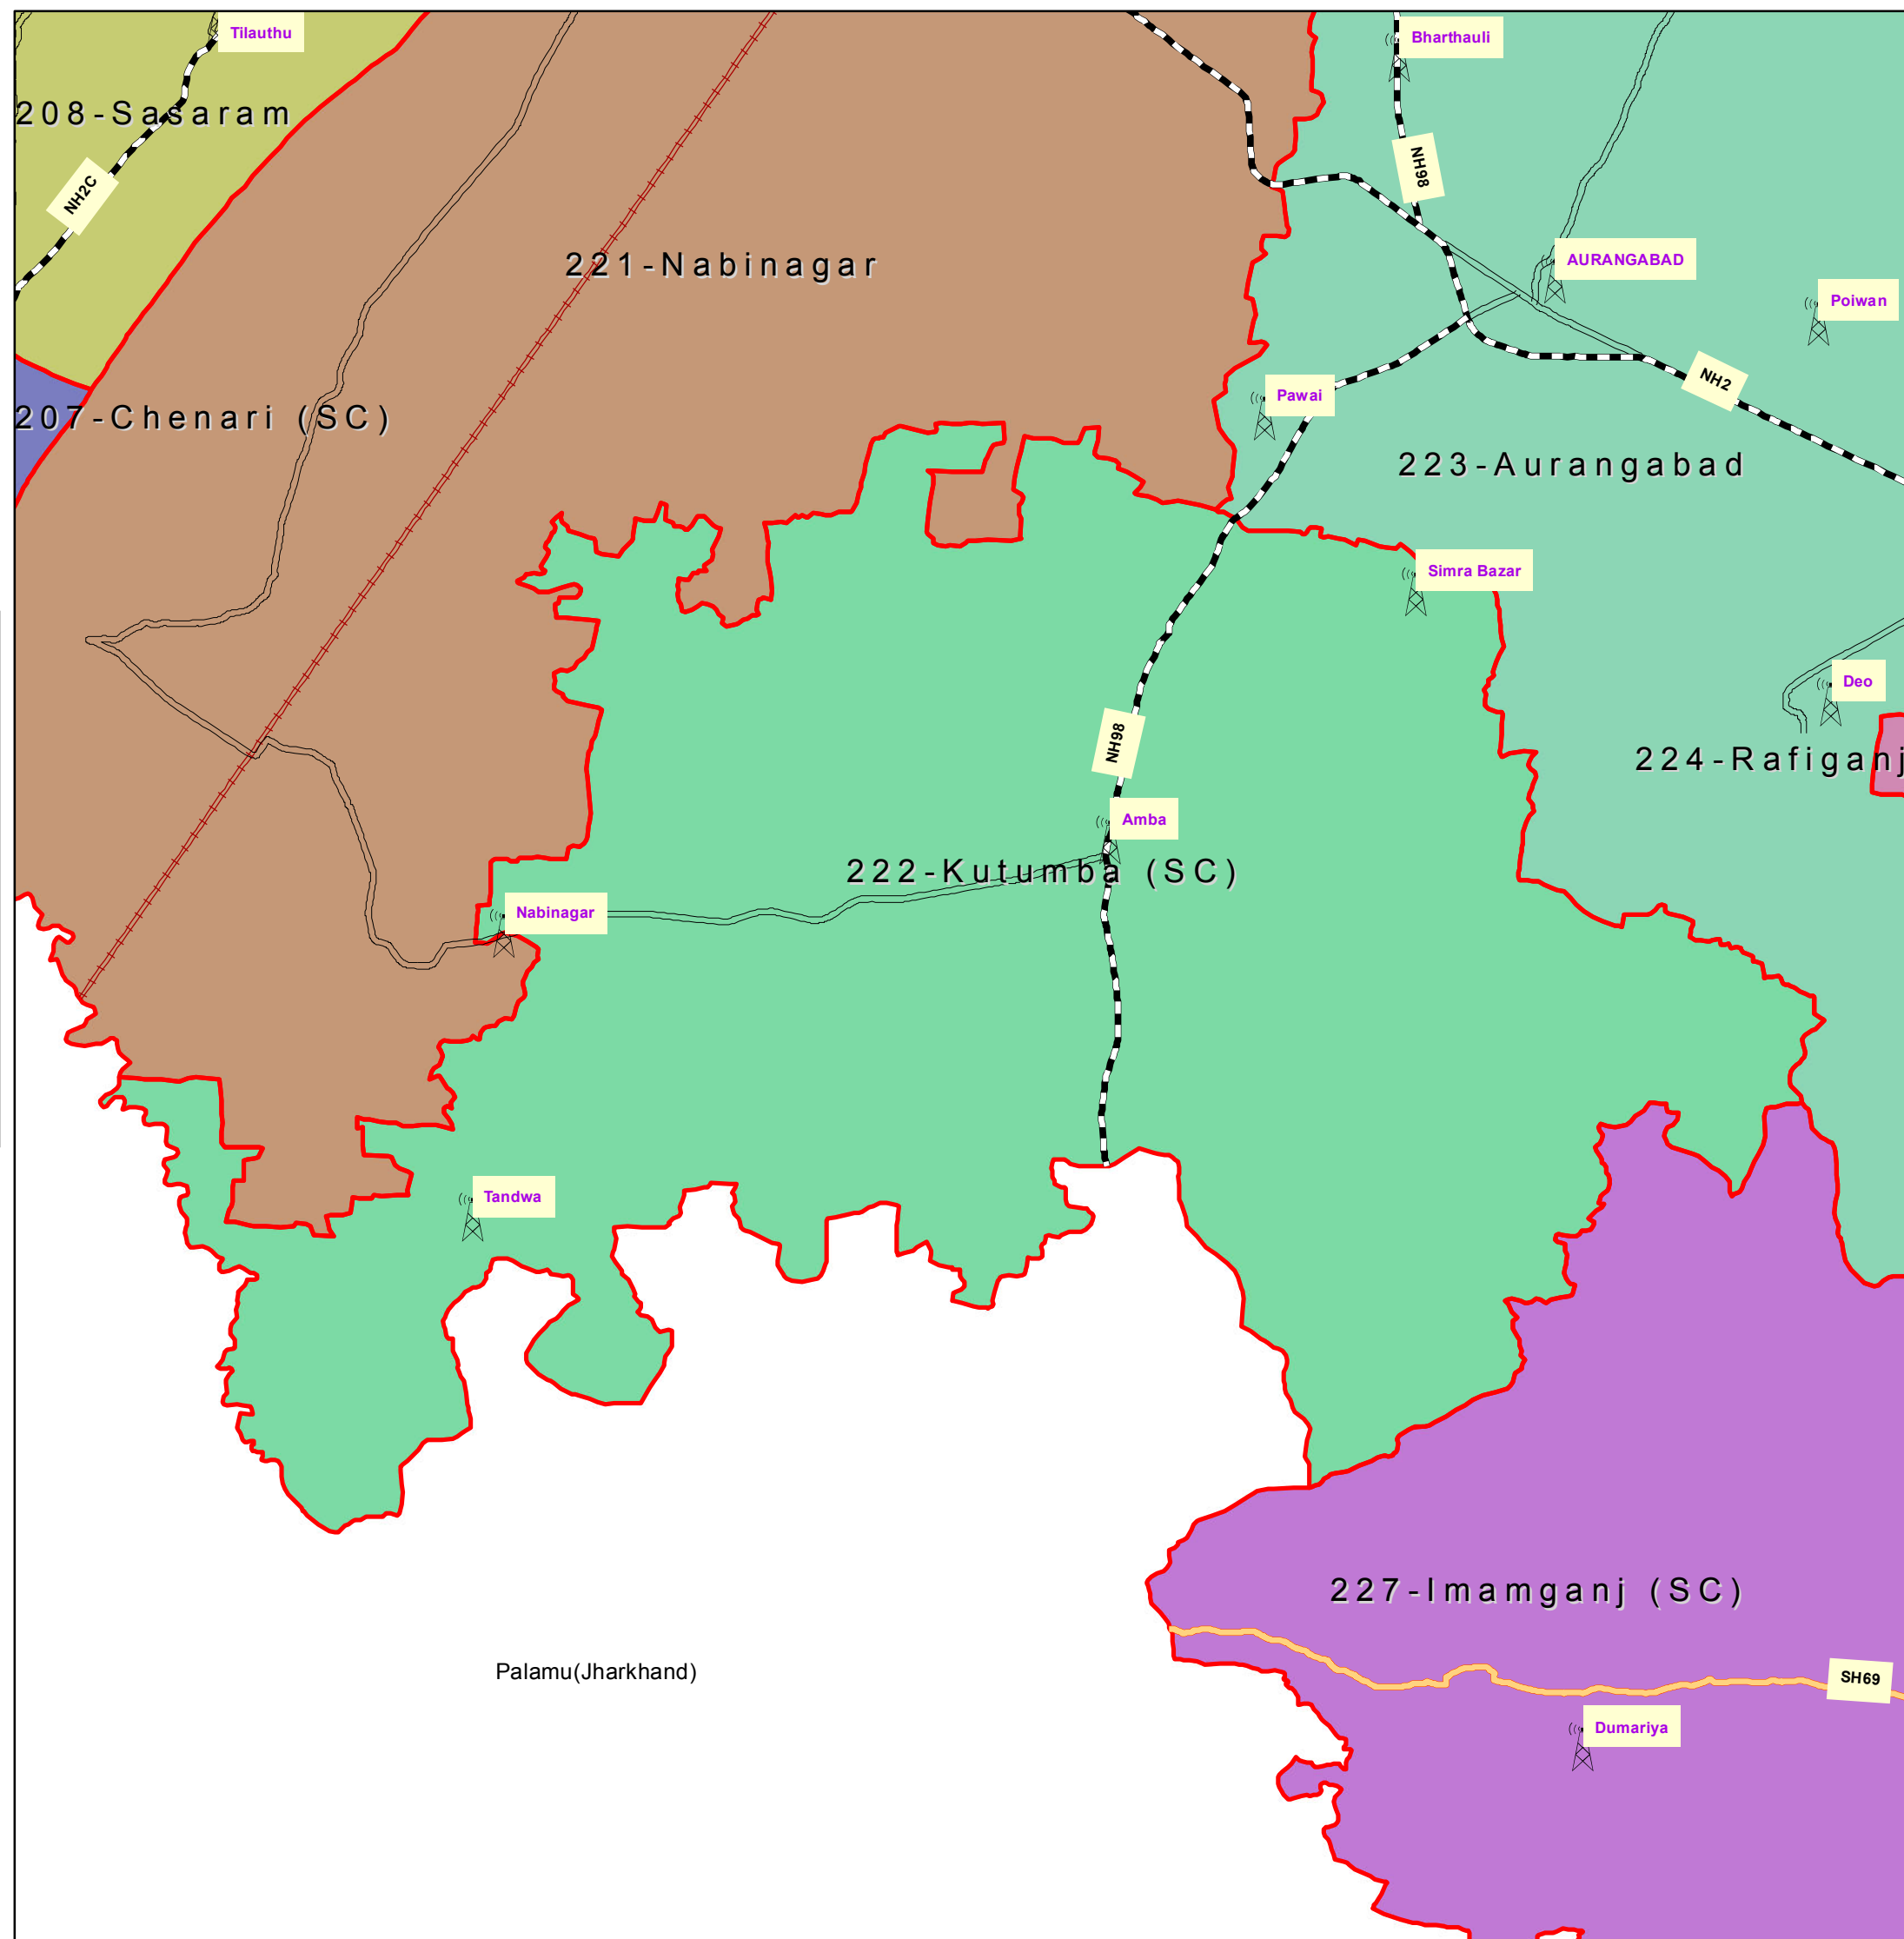

222-Kutumba (SC) (AURANGABAD)

INDEX

-  DISTRICT HEAD QUARTER
-  AIRPORT
-  TOURIST PLACE
-  BSNL EXCHANGE
-  NATIONAL HIGHWAY
-  STATE HIGHWAY
-  DISTRICT ROAD
-  RAILWAYLINE
-  ASSEMBLY BOUNDARY