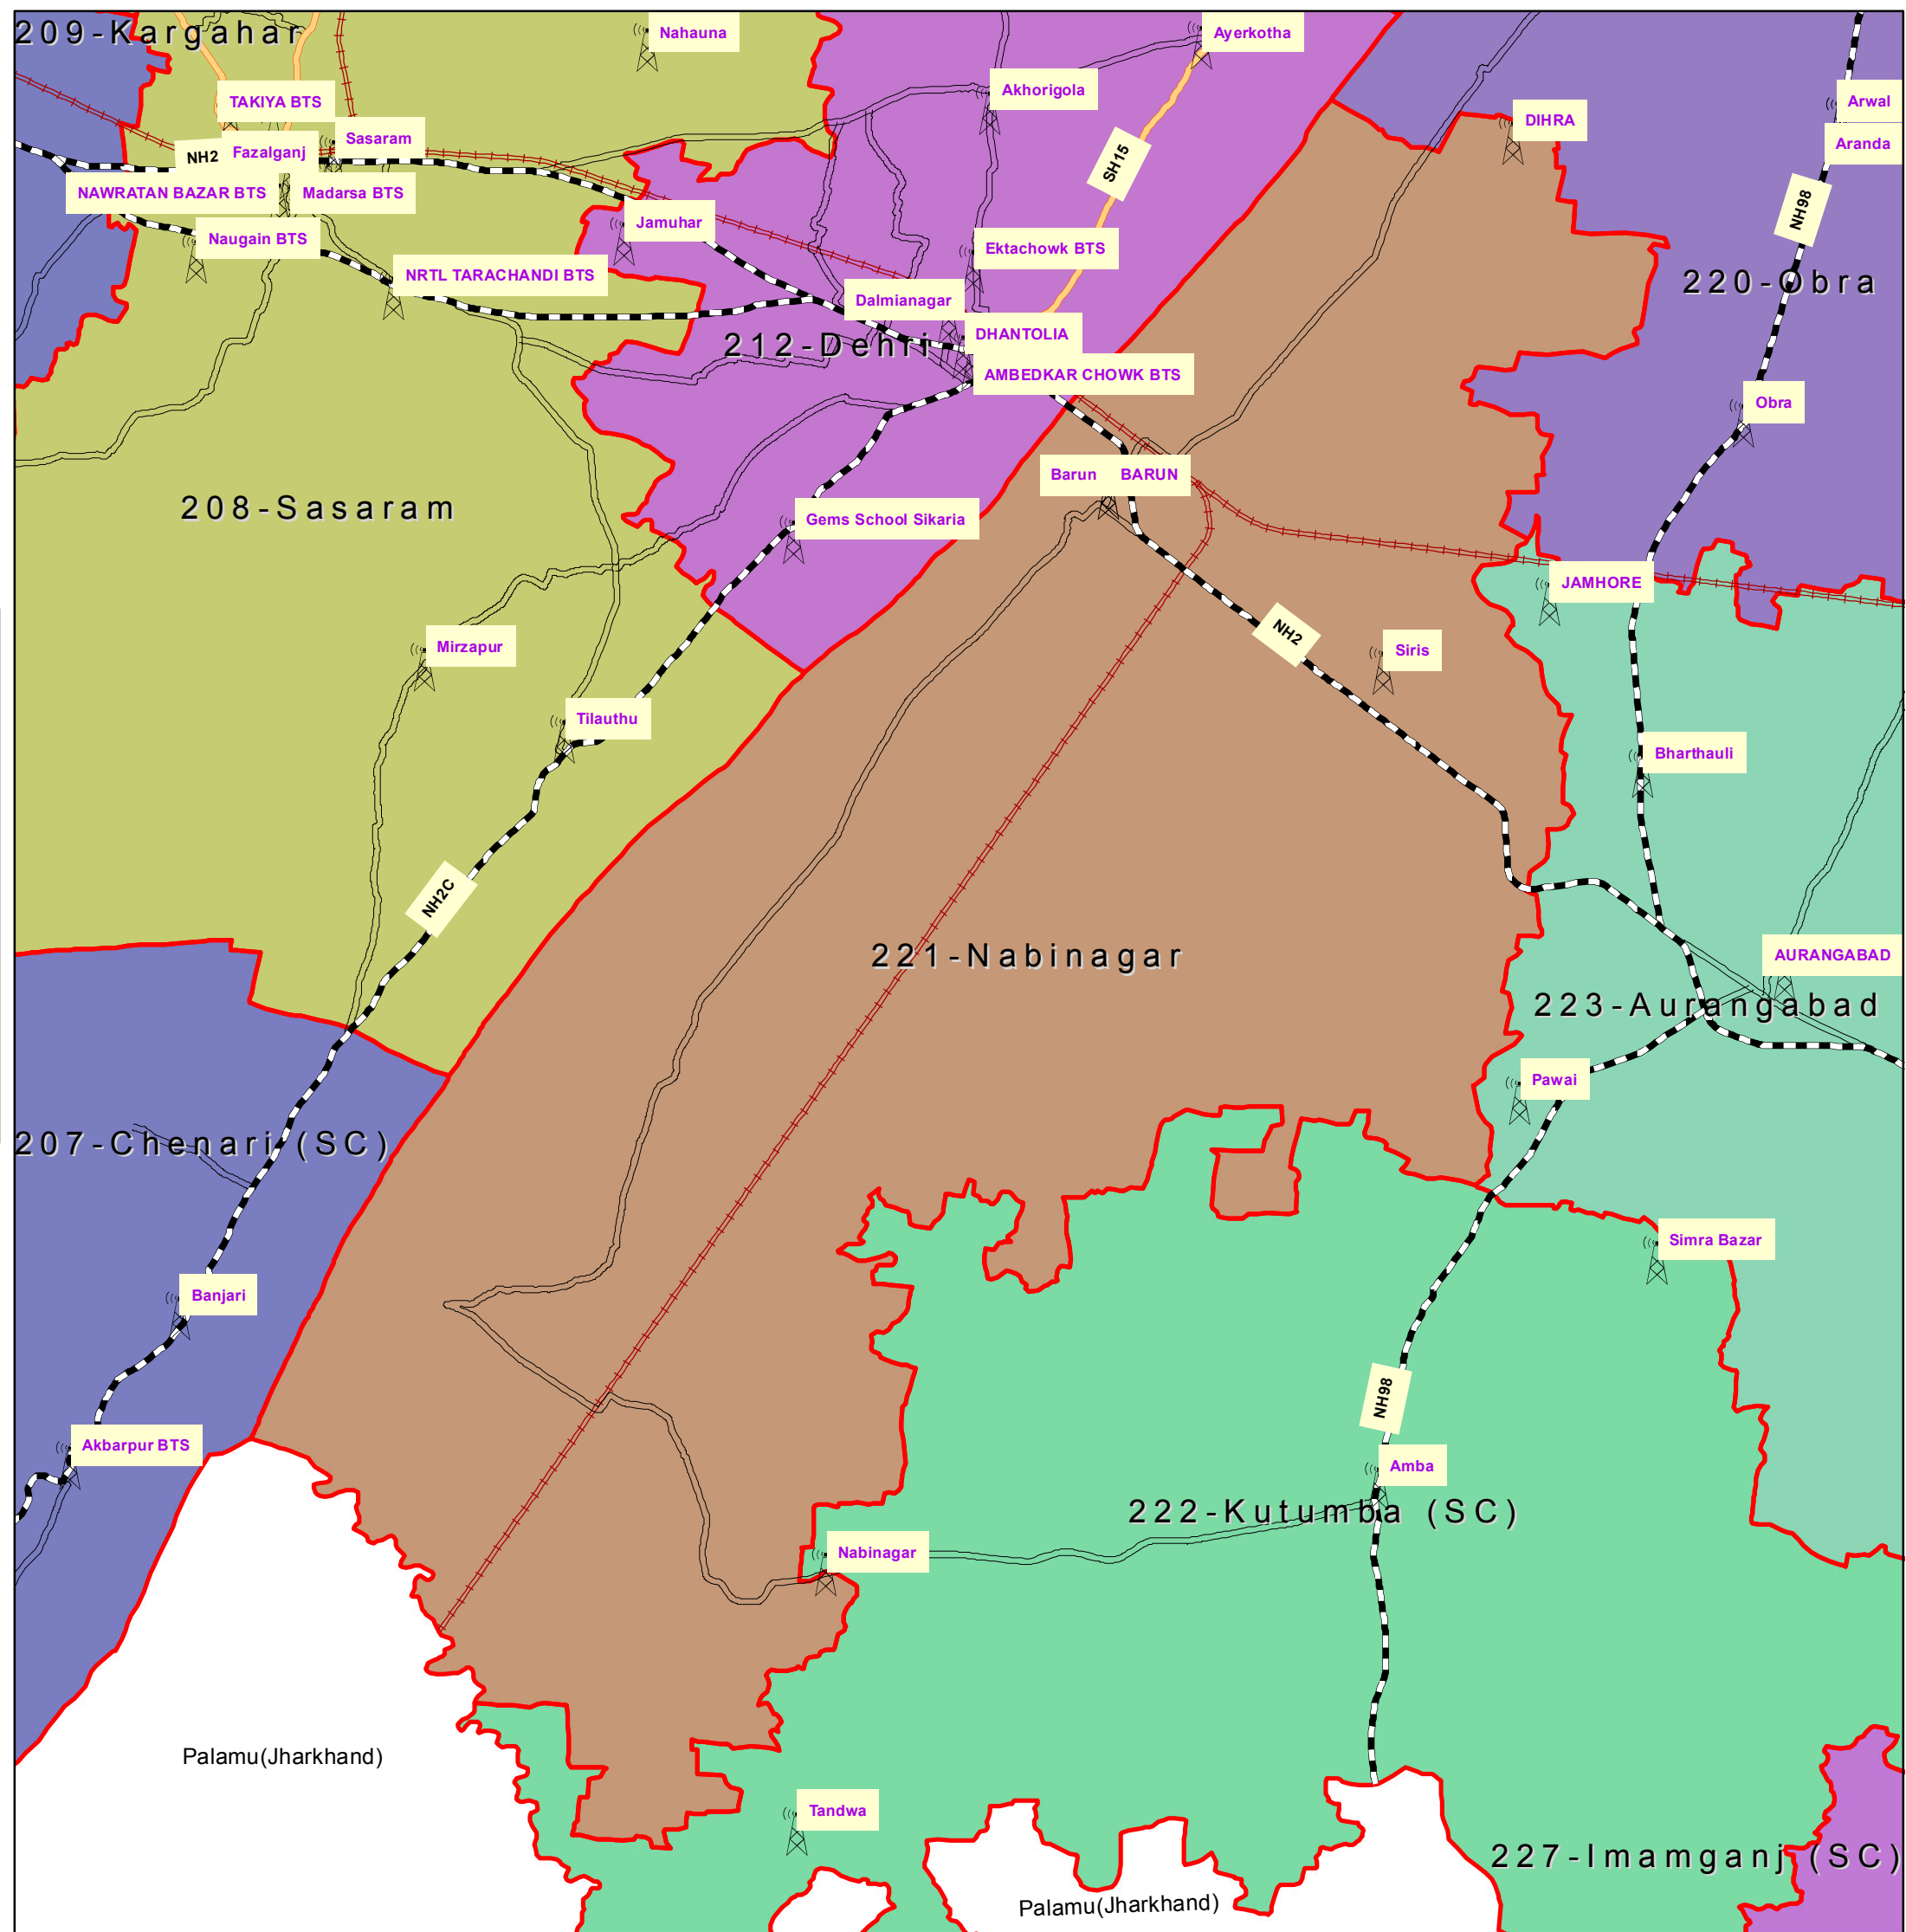

221-Nabinagar (AURANGABAD)

INDEX

-  DISTRICT HEAD QUARTER
-  AIRPORT
-  TOURIST PLACE
-  BSNL EXCHANGE
-  NATIONAL HIGHWAY
-  STATE HIGHWAY
-  DISTRICT ROAD
-  RAILWAYLINE
-  ASSEMBLY BOUNDARY