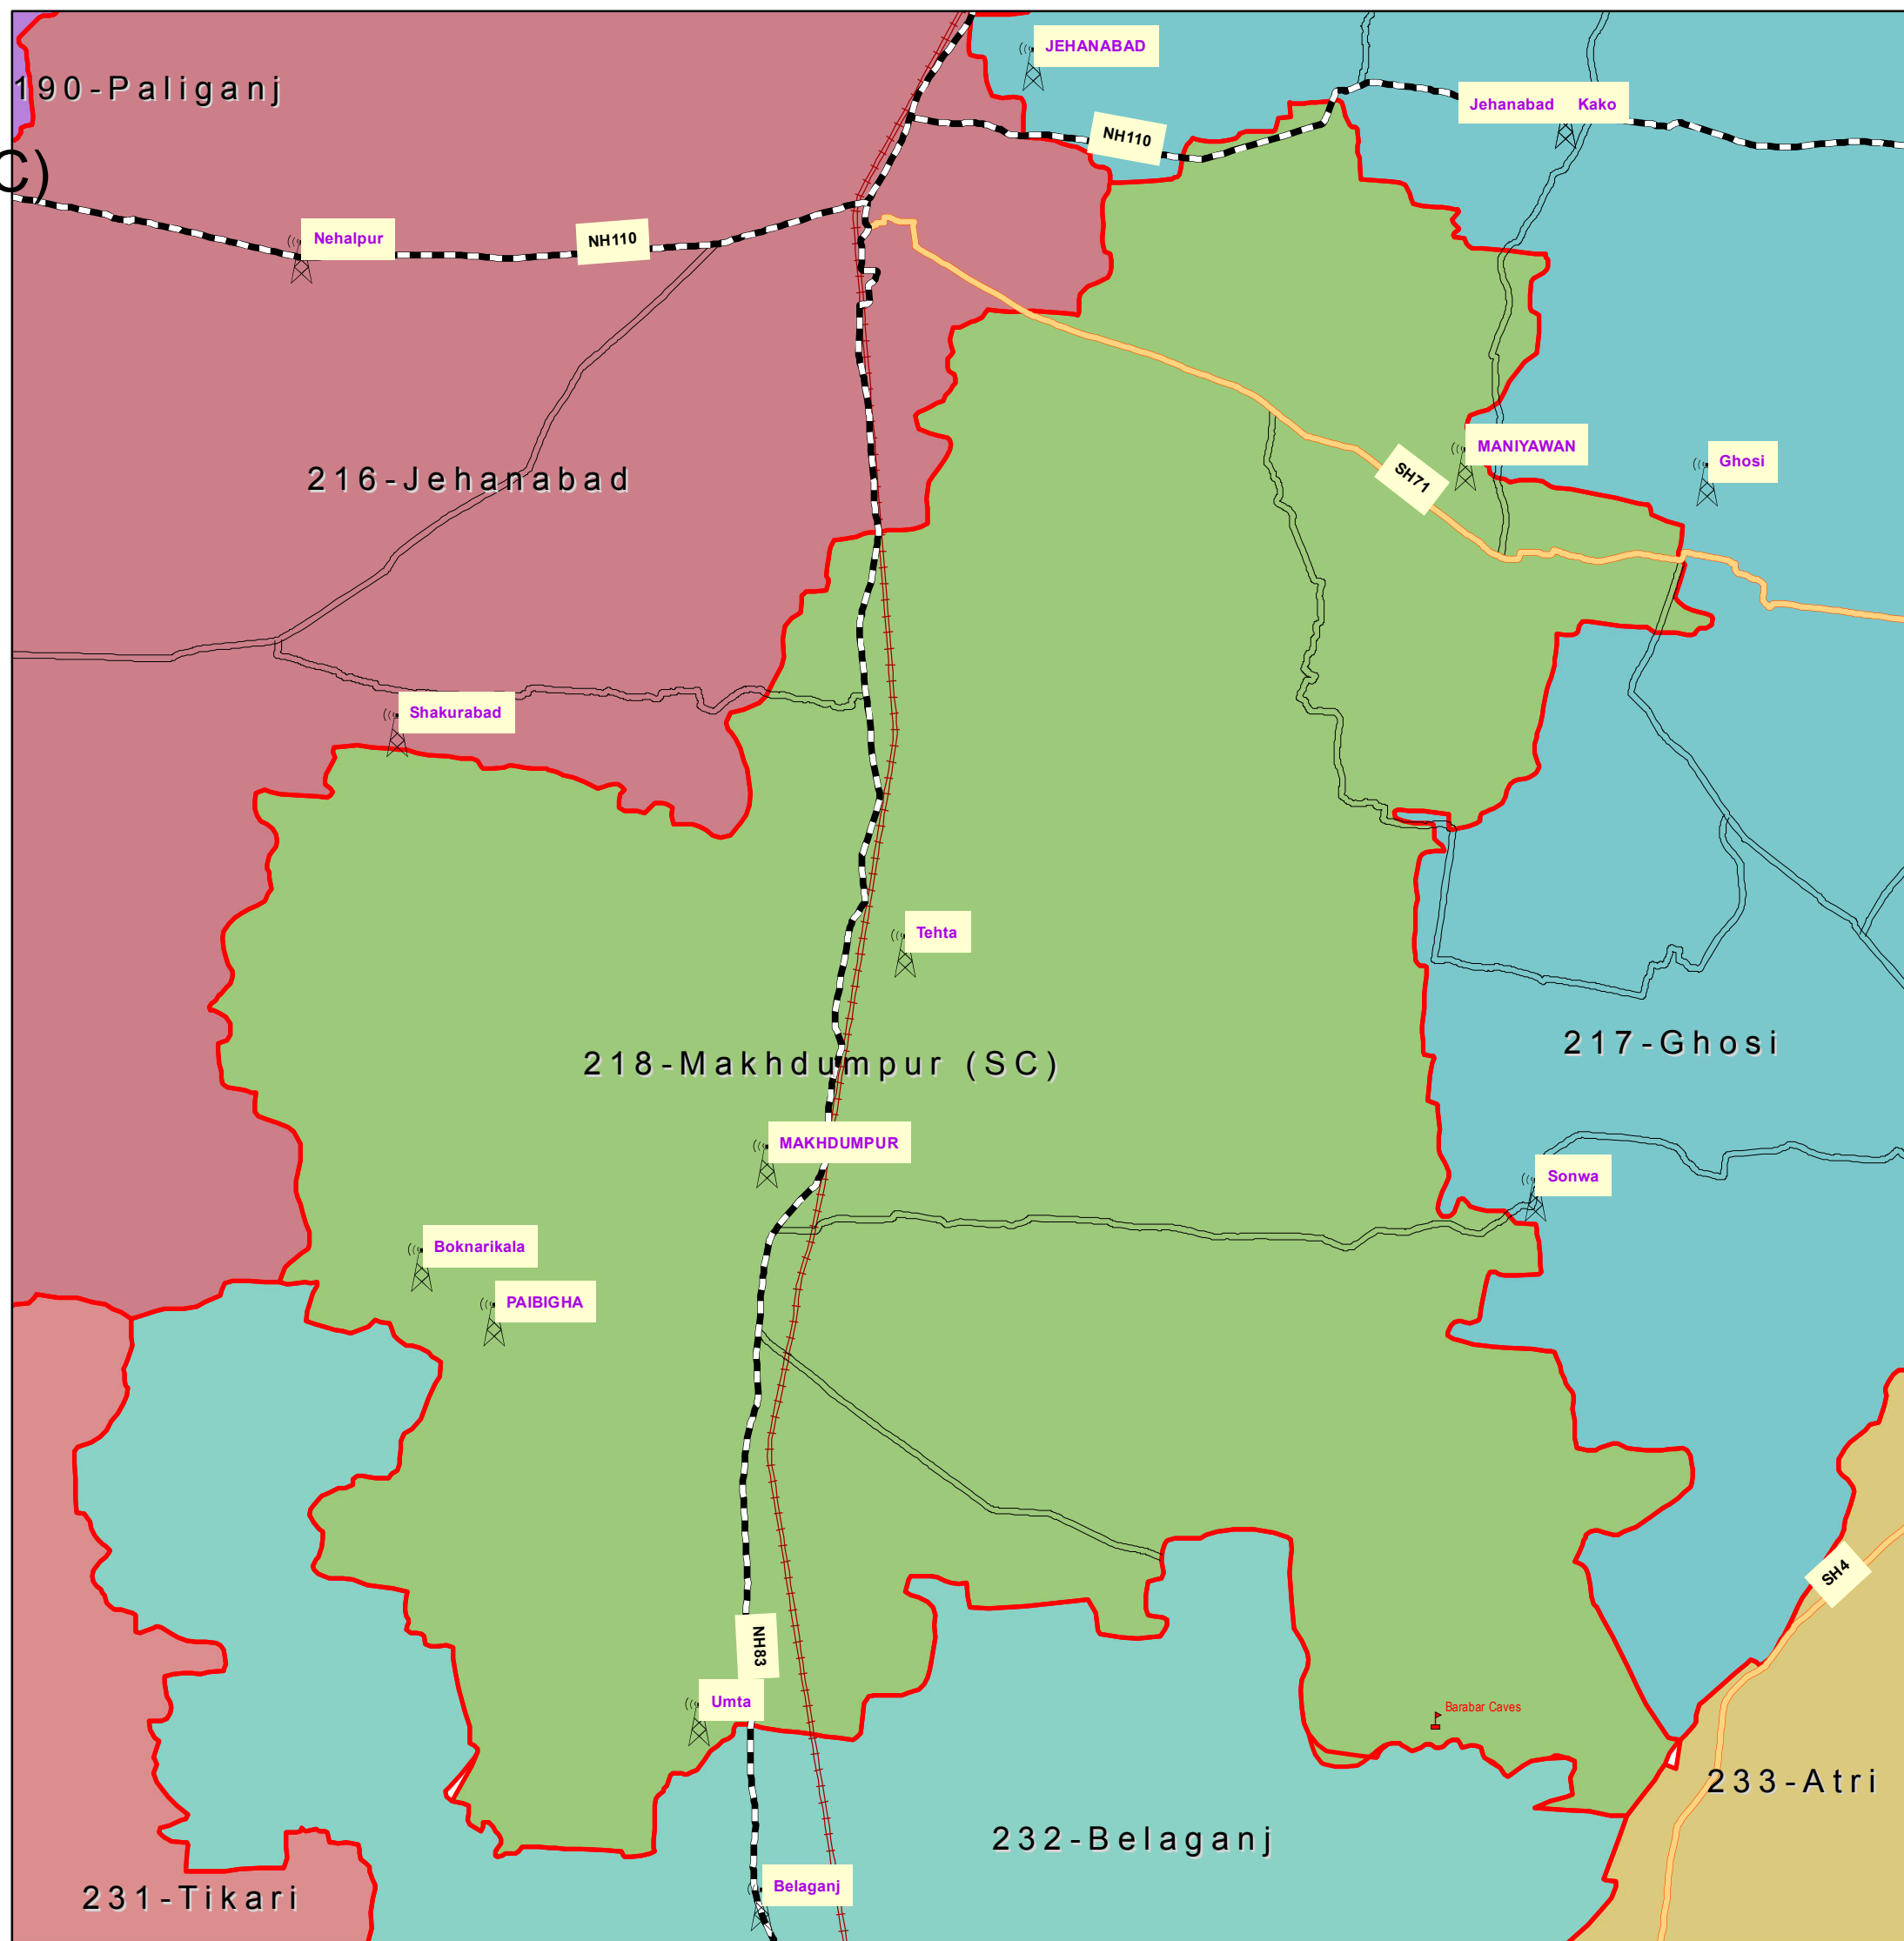

218-Makhdumpur (SC) (JEHANABAD)

INDEX

-  DISTRICT HEAD QUARTER
-  AIRPORT
-  TOURIST PLACE
-  BSNL EXCHANGE
-  NATIONAL HIGHWAY
-  STATE HIGHWAY
-  DISTRICT ROAD
-  RAILWAYLINE
-  ASSEMBLY BOUNDARY