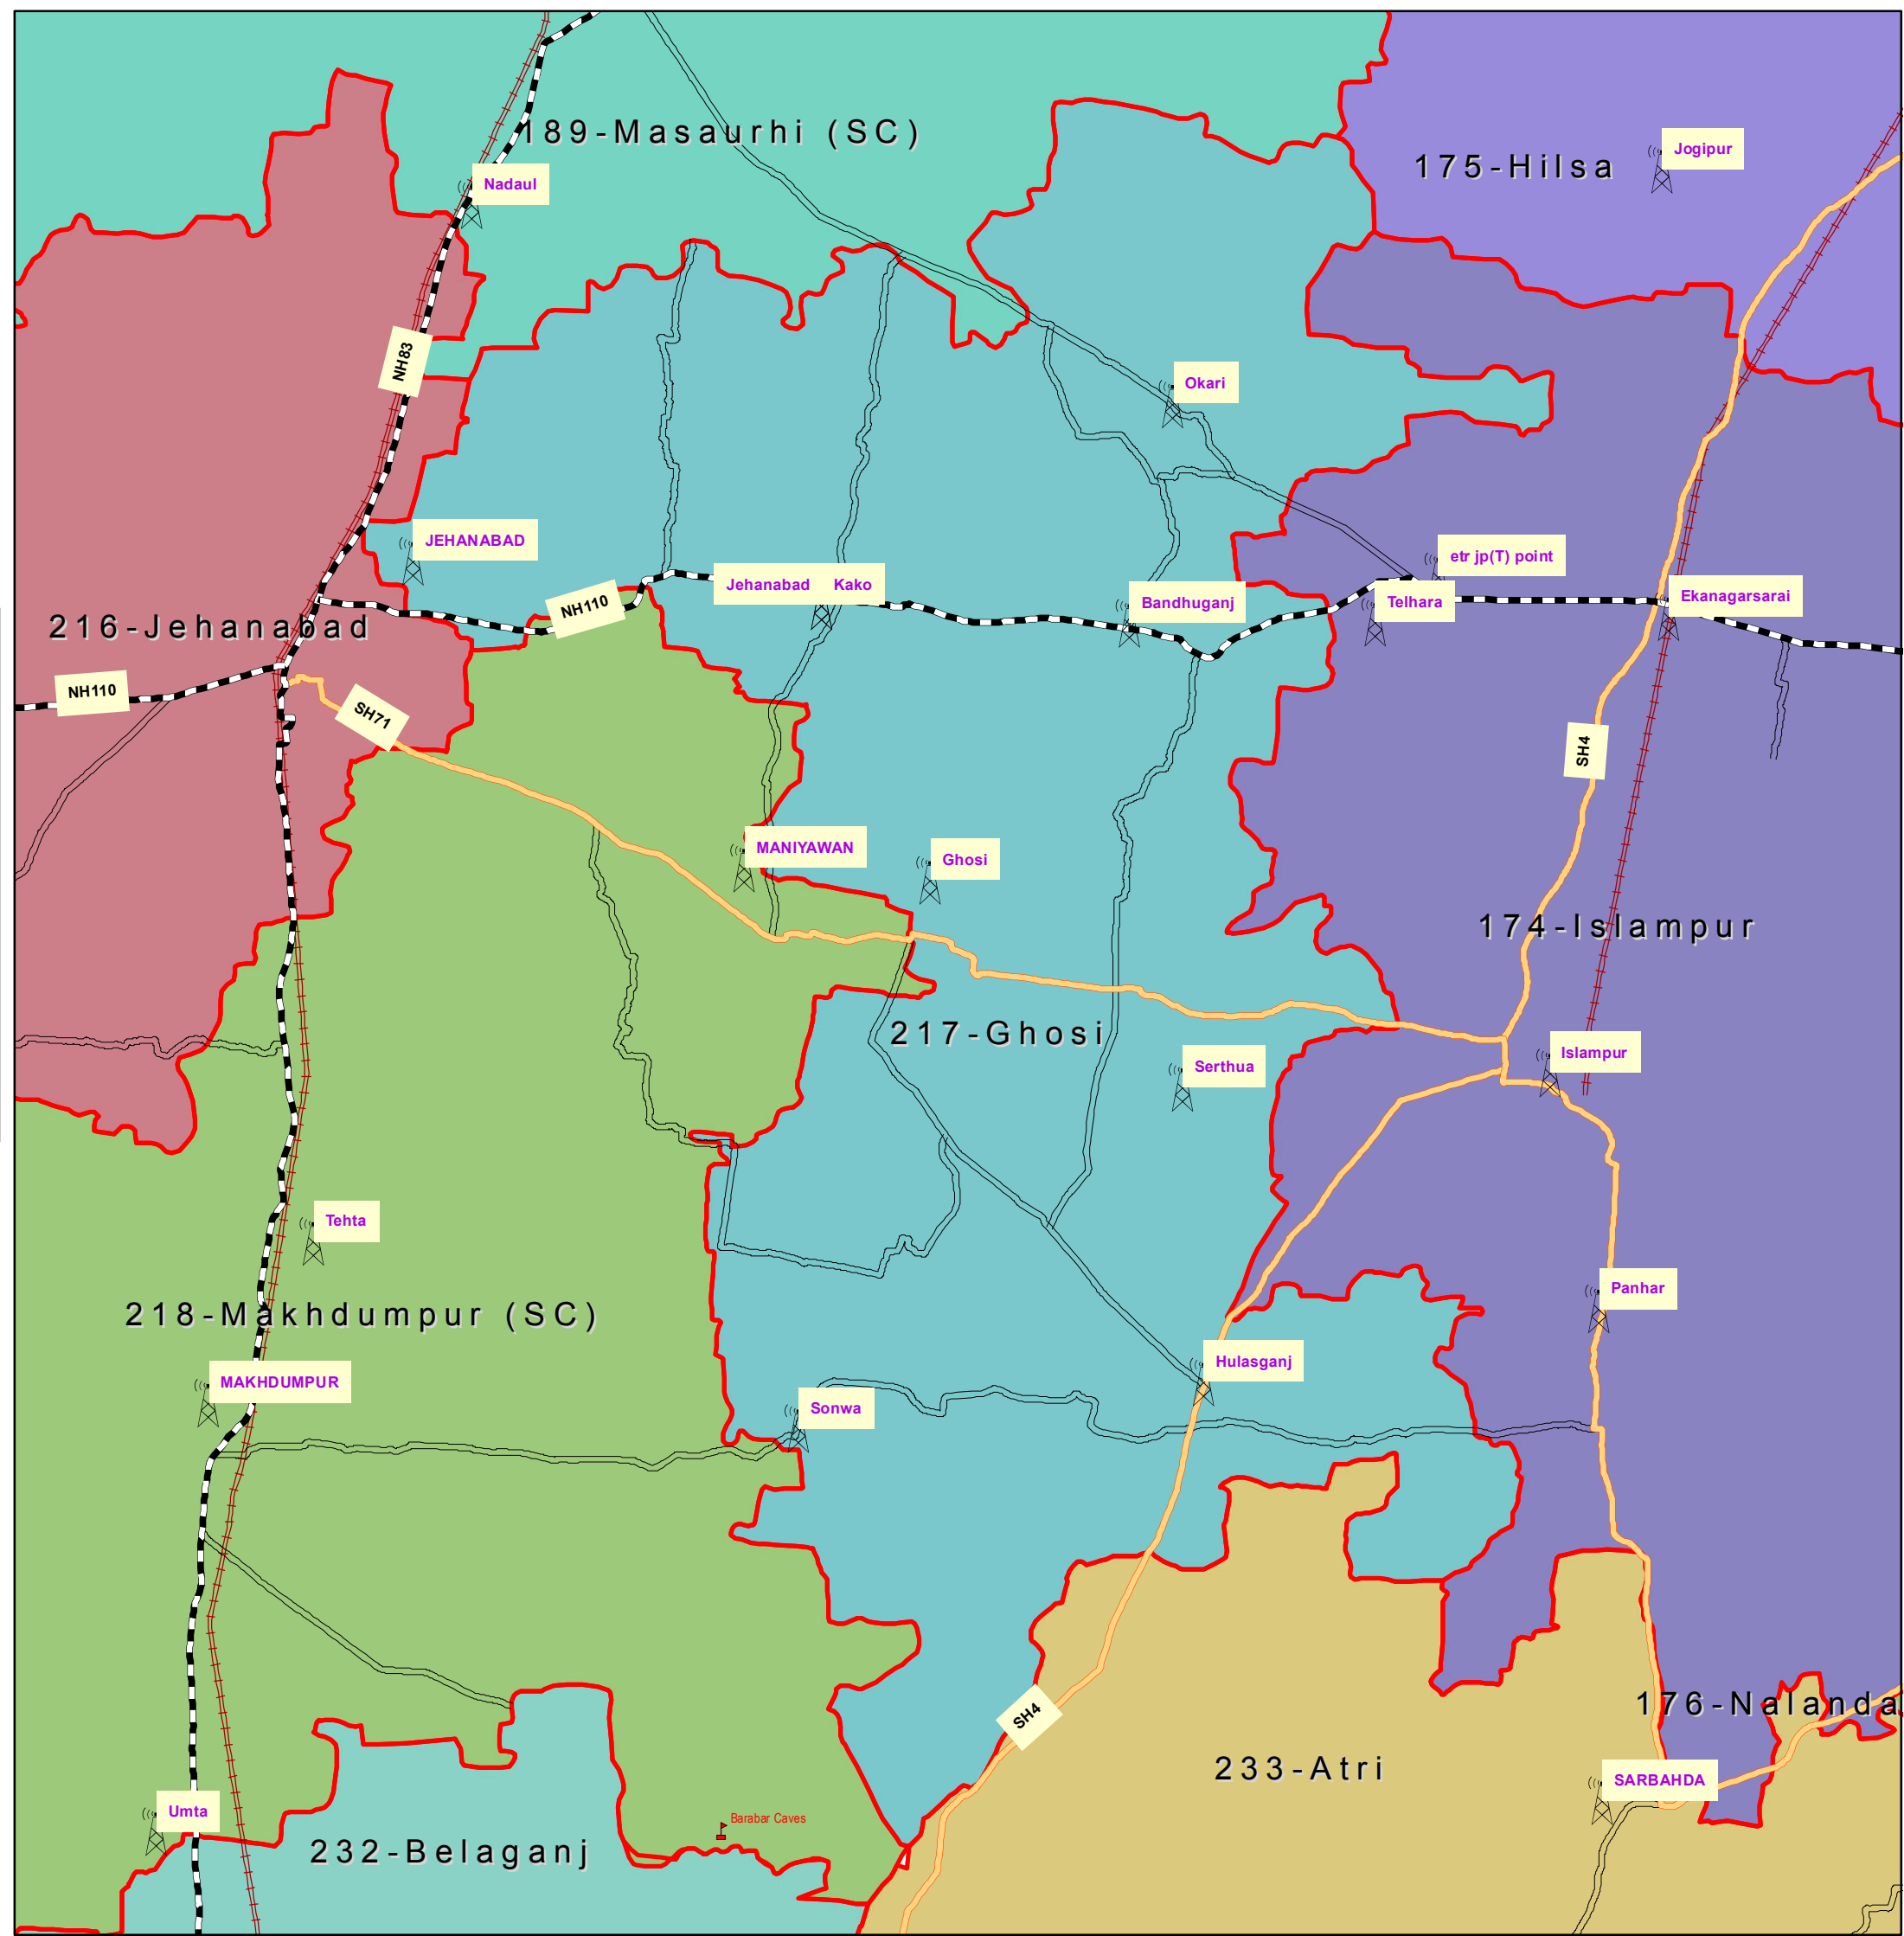

217-Ghosi (JEHANABAD)

INDEX

-  DISTRICT HEAD QUARTER
-  AIRPORT
-  TOURIST PLACE
-  BSNL EXCHANGE
-  NATIONAL HIGHWAY
-  STATE HIGHWAY
-  DISTRICT ROAD
-  RAILWAYLINE
-  ASSEMBLY BOUNDARY