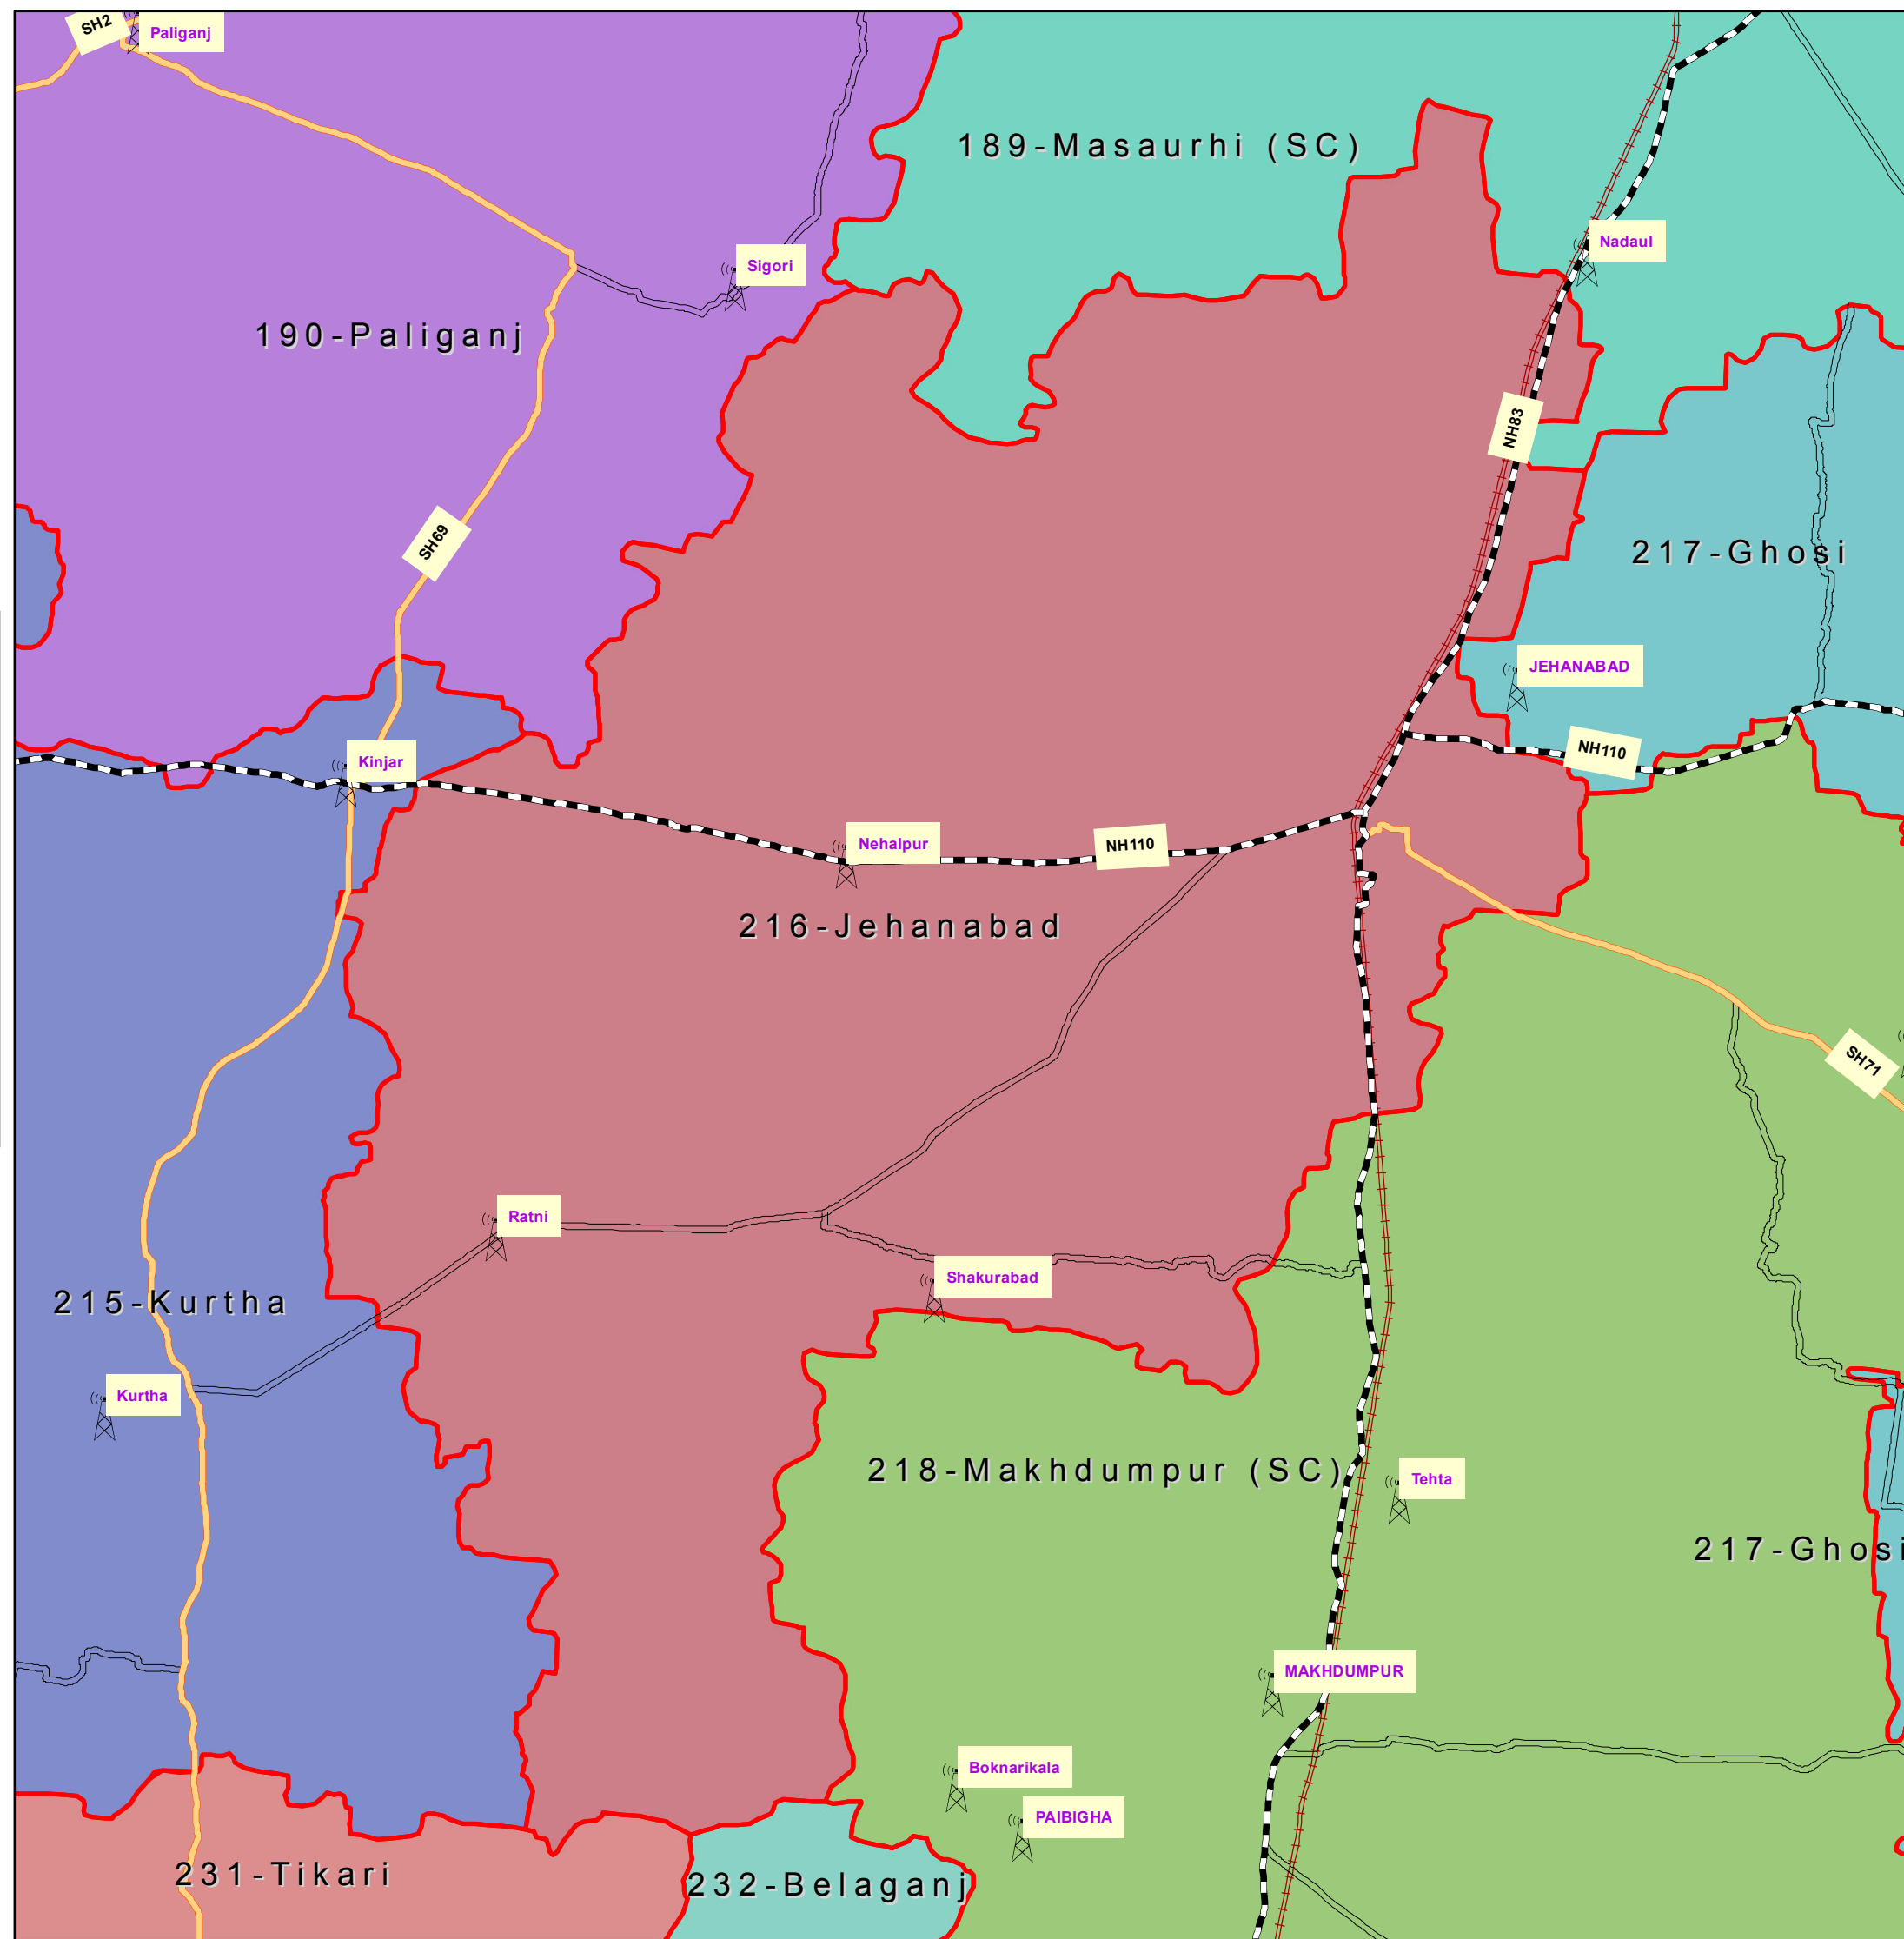

216-Jehanabad (JEHANABAD)

INDEX

- DISTRICT HEAD QUARTER
- AIRPORT
- TOURIST PLACE
- BSNL EXCHANGE
- NATIONAL HIGHWAY
- STATE HIGHWAY
- DISTRICT ROAD
- RAILWAYLINE
- ASSEMBLY BOUNDARY