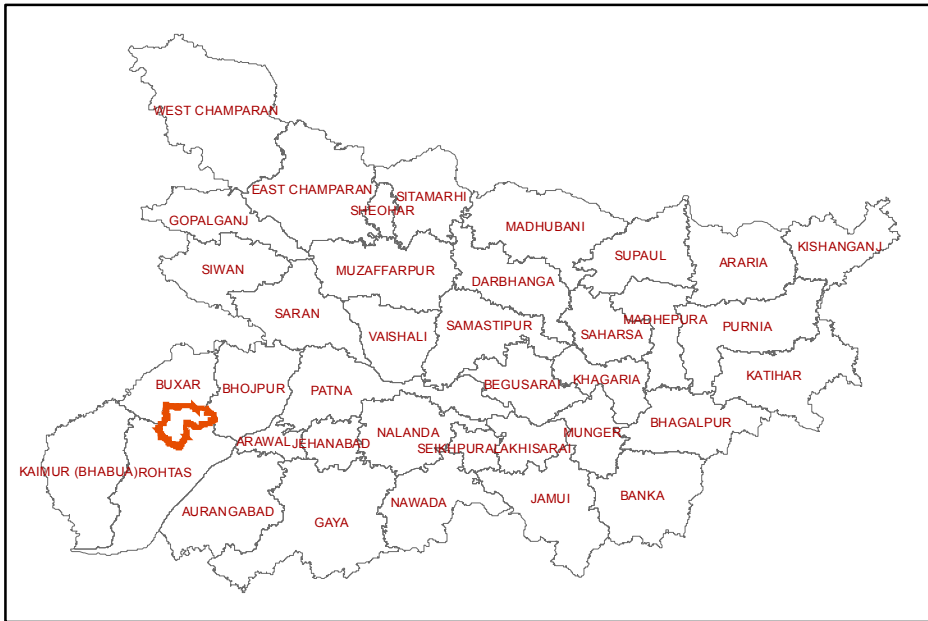

210-Dinara (ROHTAS)

INDEX

-  DISTRICT HEAD QUARTER
-  AIRPORT
-  TOURIST PLACE
-  BSNL EXCHANGE
-  NATIONAL HIGHWAY
-  STATE HIGHWAY
-  DISTRICT ROAD
-  RAILWAYLINE
-  ASSEMBLY BOUNDARY