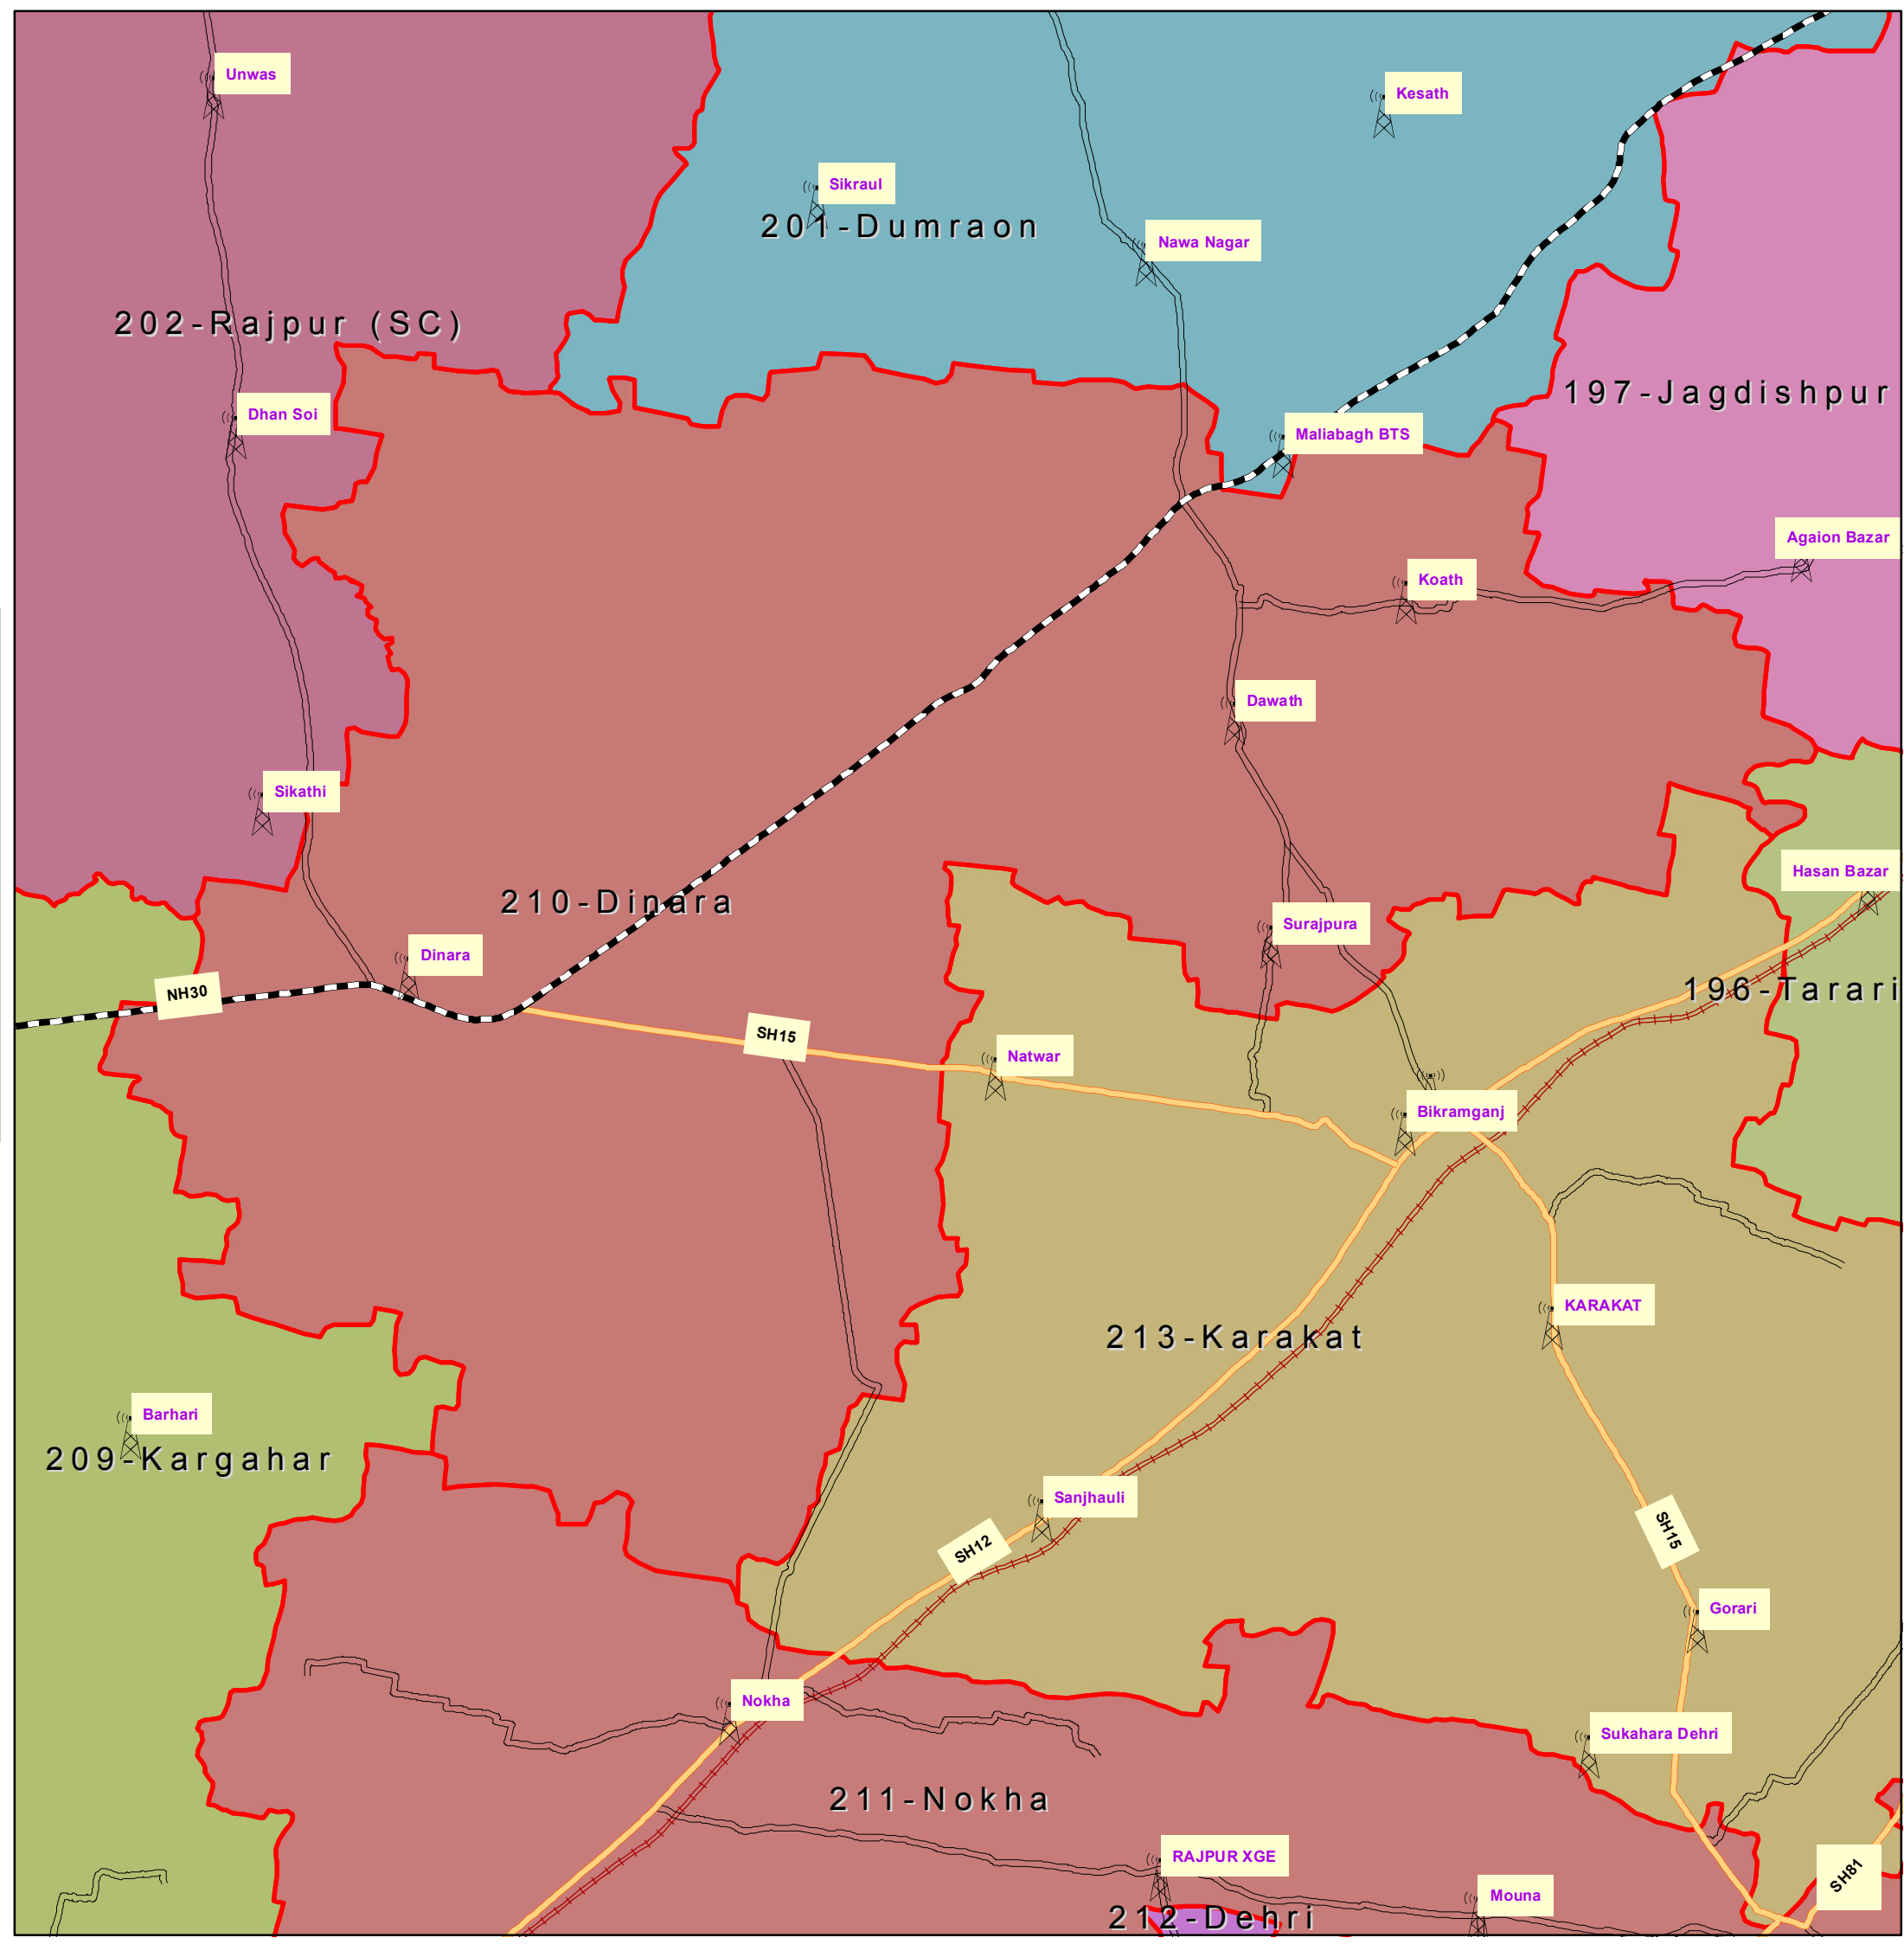

210-Dinara (ROHTAS)

INDEX

-  DISTRICT HEAD QUARTER
-  AIRPORT
-  TOURIST PLACE
-  BSNL EXCHANGE
-  NATIONAL HIGHWAY
-  STATE HIGHWAY
-  DISTRICT ROAD
-  RAILWAYLINE
-  ASSEMBLY BOUNDARY