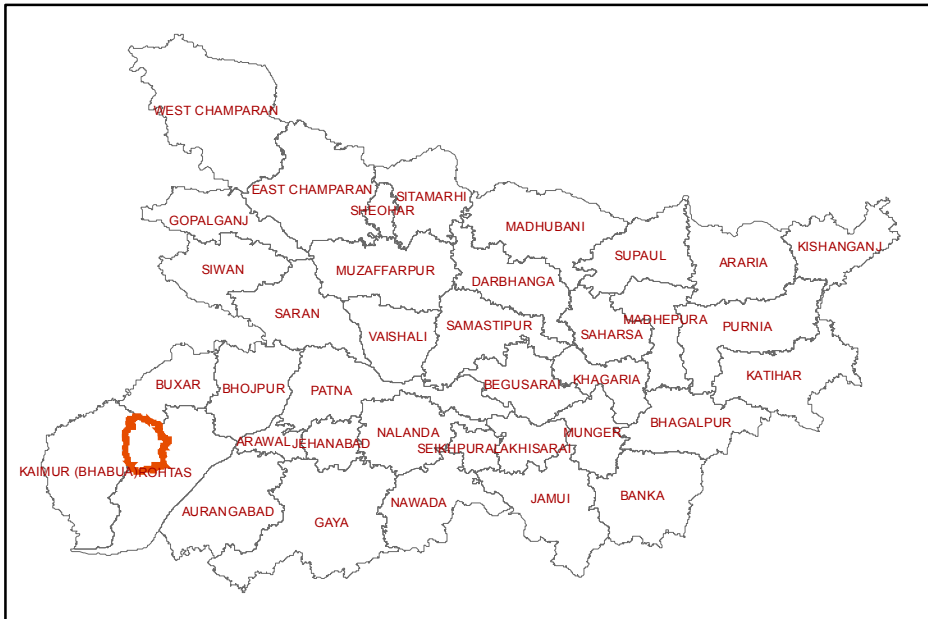

# 209-Kargahar (ROHTAS)

## INDEX

-  DISTRICT HEAD QUARTER
-  AIRPORT
-  TOURIST PLACE
-  BSNL EXCHANGE
-  NATIONAL HIGHWAY
-  STATE HIGHWAY
-  DISTRICT ROAD
-  RAILWAYLINE
-  ASSEMBLY BOUNDARY