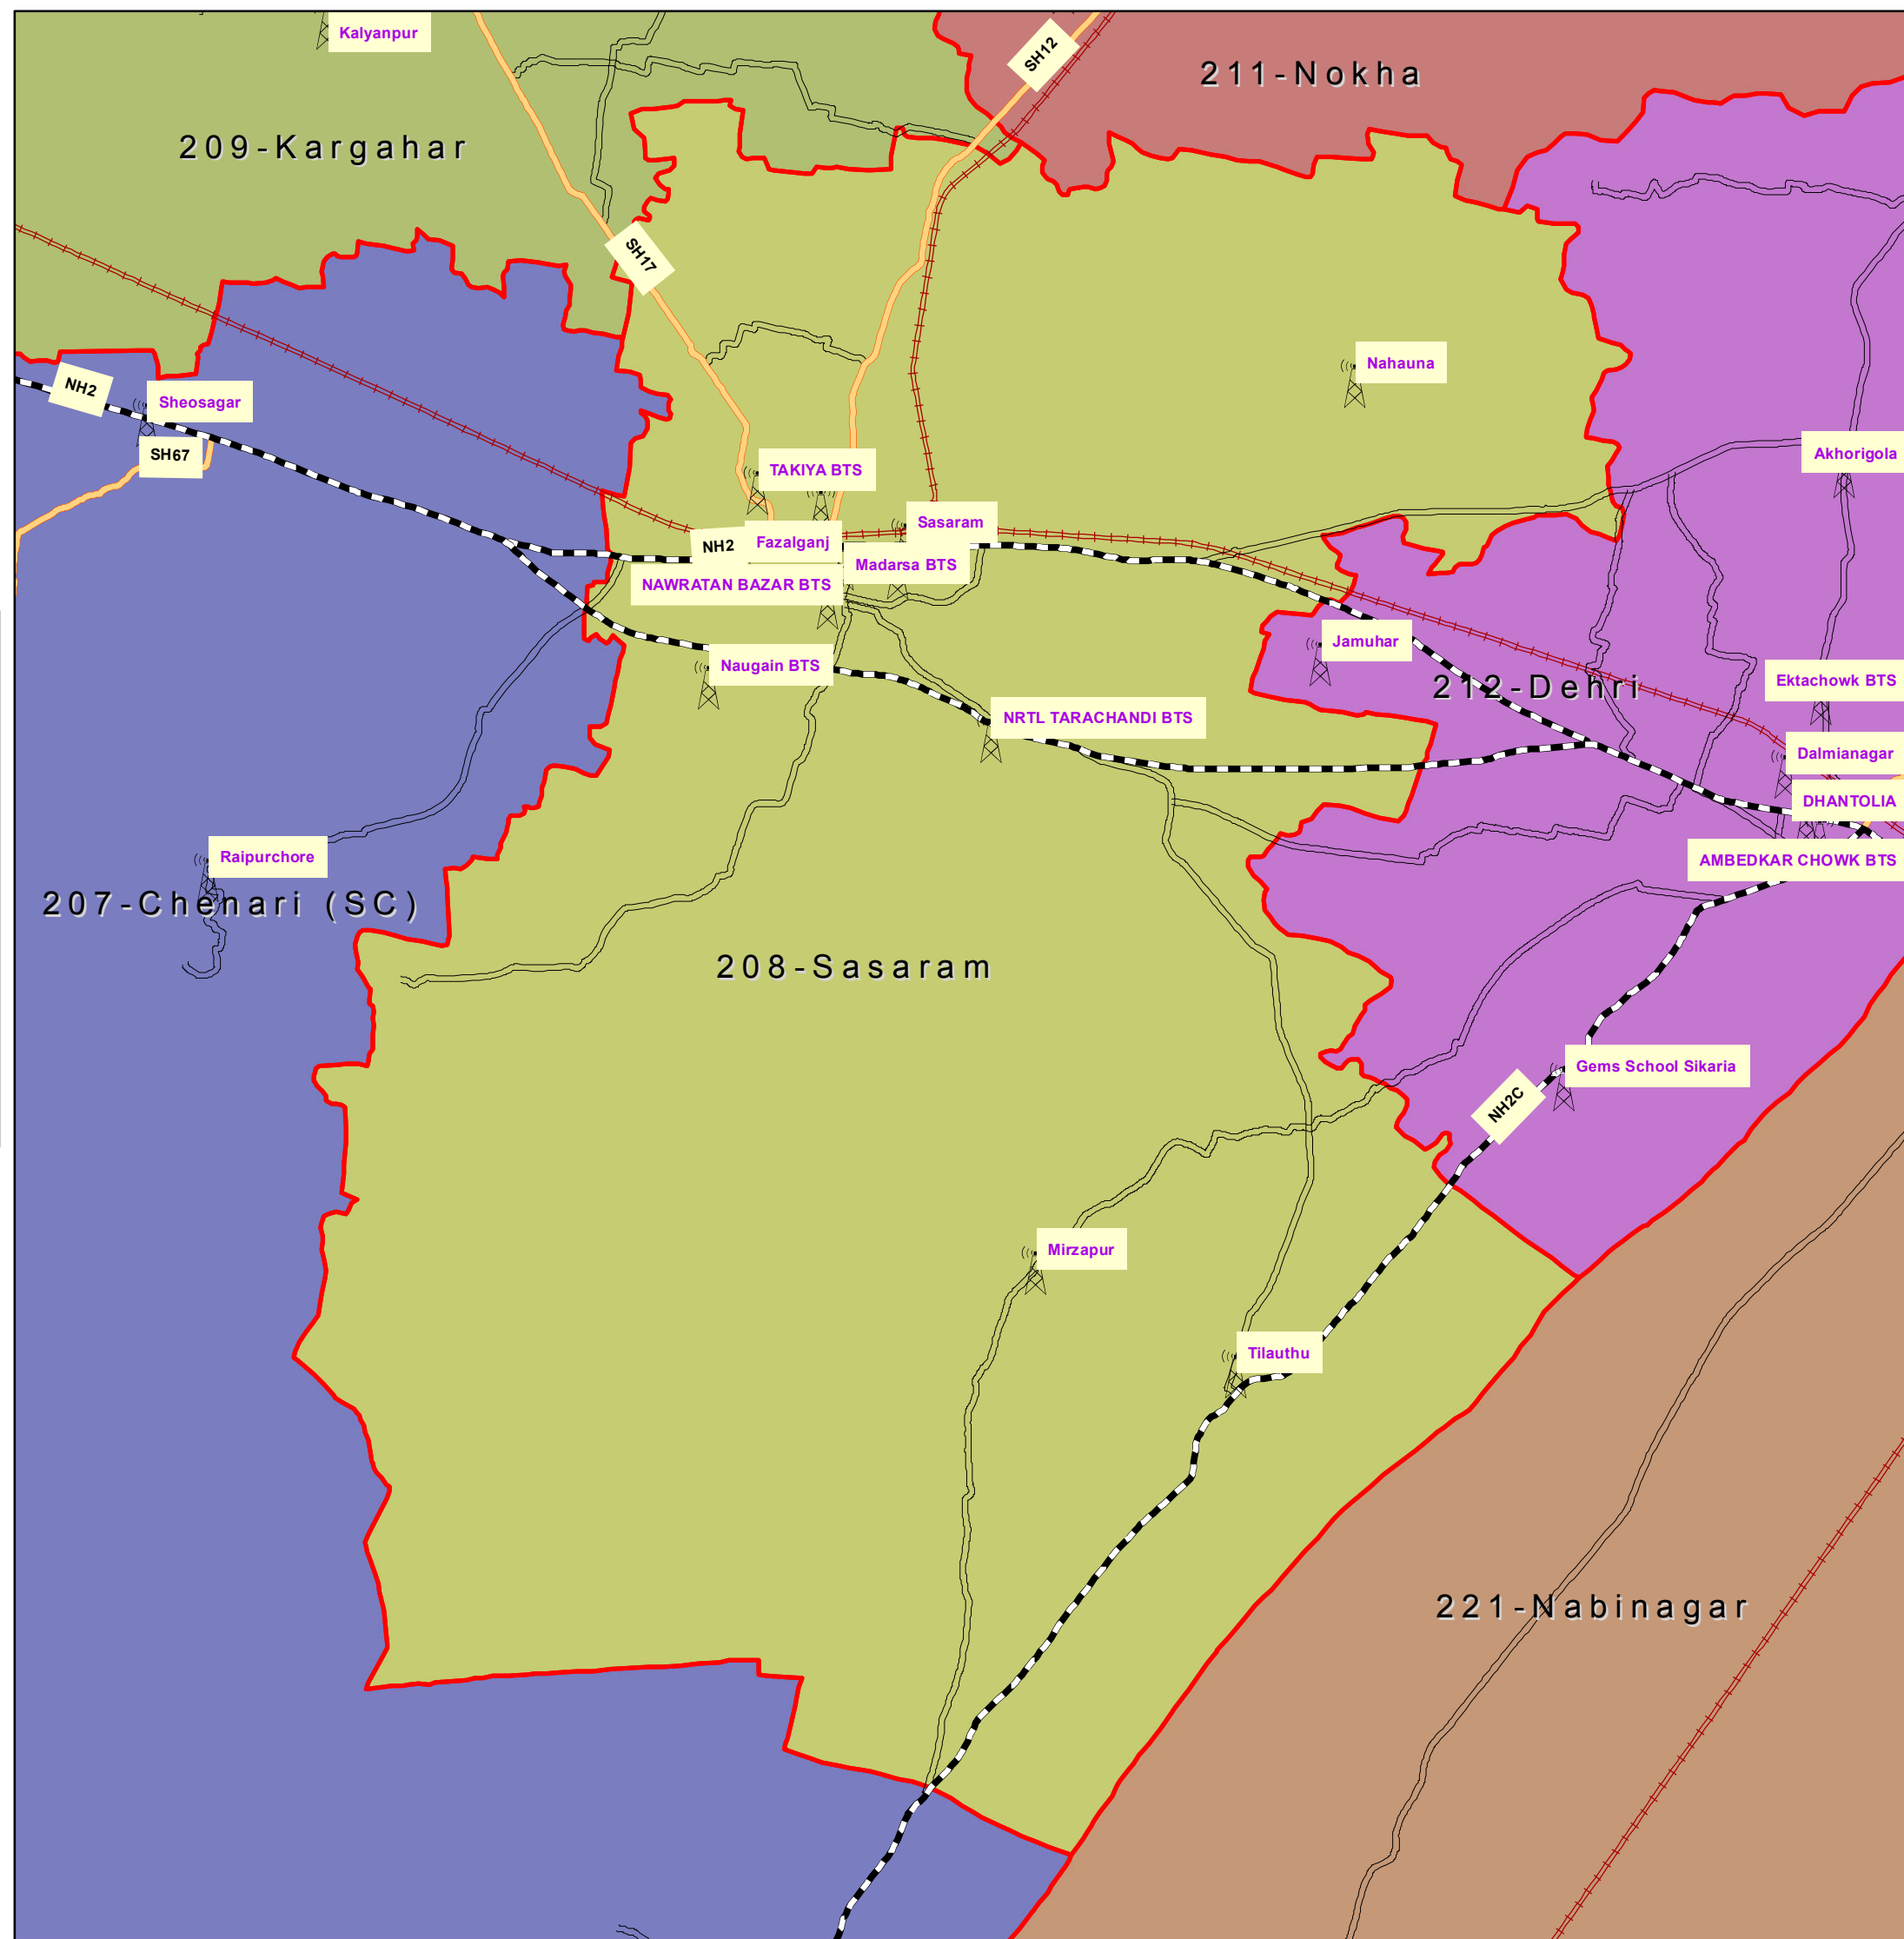

# 208-Sasaram (ROHTAS)

## INDEX

-  DISTRICT HEAD QUARTER
-  AIRPORT
-  TOURIST PLACE
-  BSNL EXCHANGE
-  NATIONAL HIGHWAY
-  STATE HIGHWAY
-  DISTRICT ROAD
-  RAILWAYLINE
-  ASSEMBLY BOUNDARY