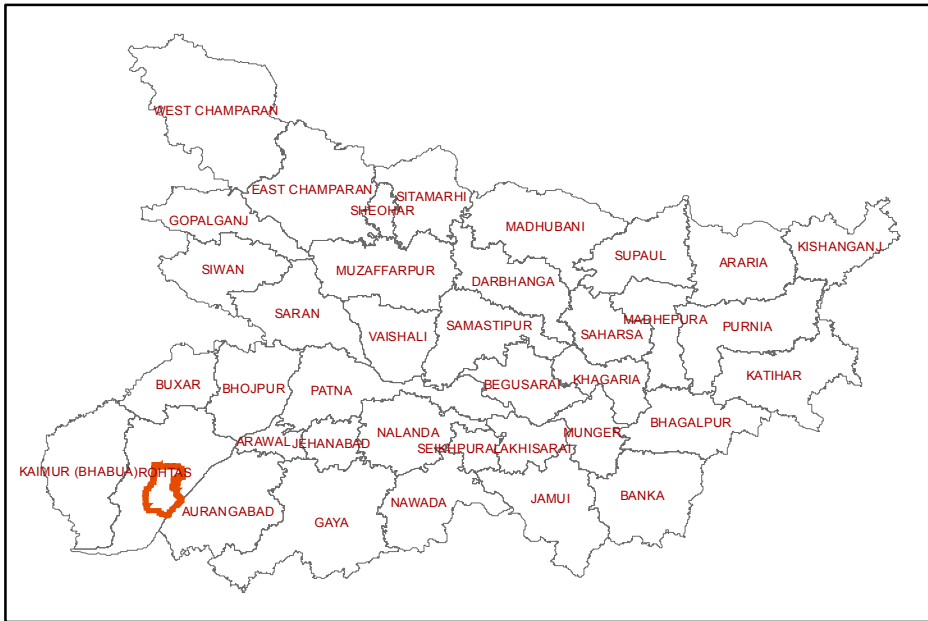

# 208-Sasaram (ROHTAS)

## INDEX

-  DISTRICT HEAD QUARTER
-  AIRPORT
-  TOURIST PLACE
-  BSNL EXCHANGE
-  NATIONAL HIGHWAY
-  STATE HIGHWAY
-  DISTRICT ROAD
-  RAILWAYLINE
-  ASSEMBLY BOUNDARY