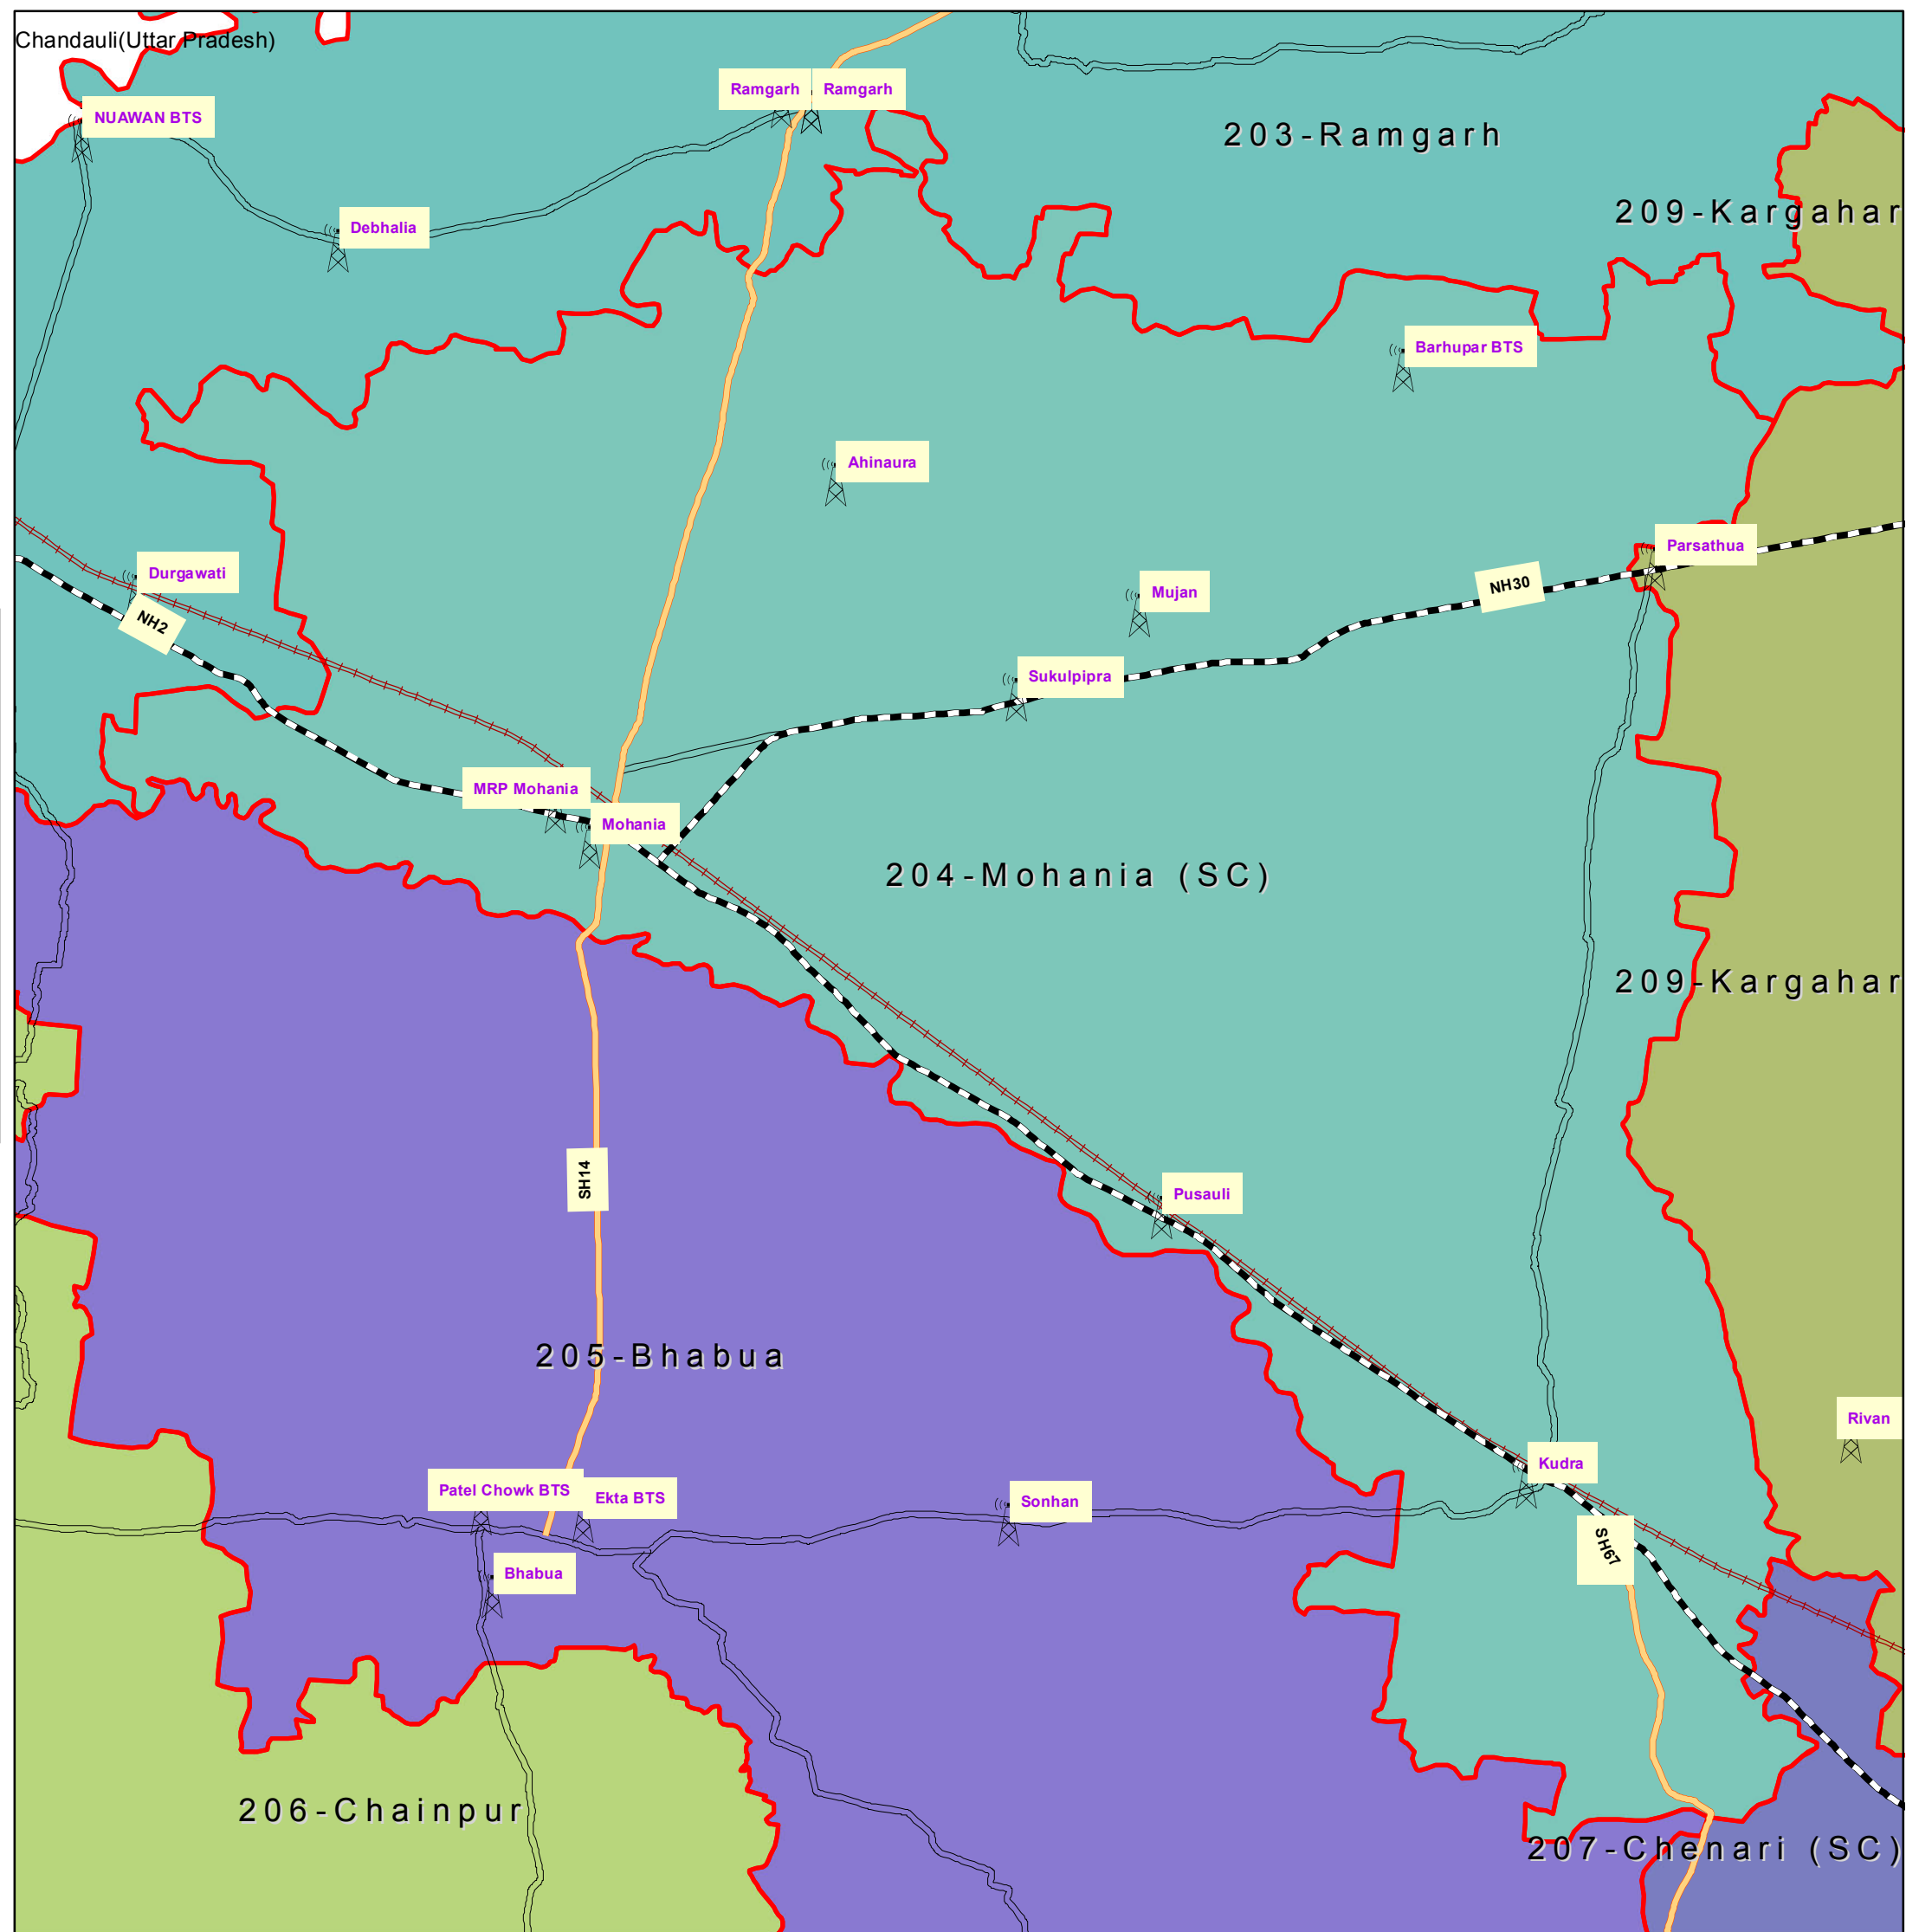

# 204-Mohania (SC) (KAIMUR (BHABUA))

## INDEX

-  DISTRICT HEAD QUARTER
-  AIRPORT
-  TOURIST PLACE
-  BSNL EXCHANGE
-  NATIONAL HIGHWAY
-  STATE HIGHWAY
-  DISTRICT ROAD
-  RAILWAYLINE
-  ASSEMBLY BOUNDARY