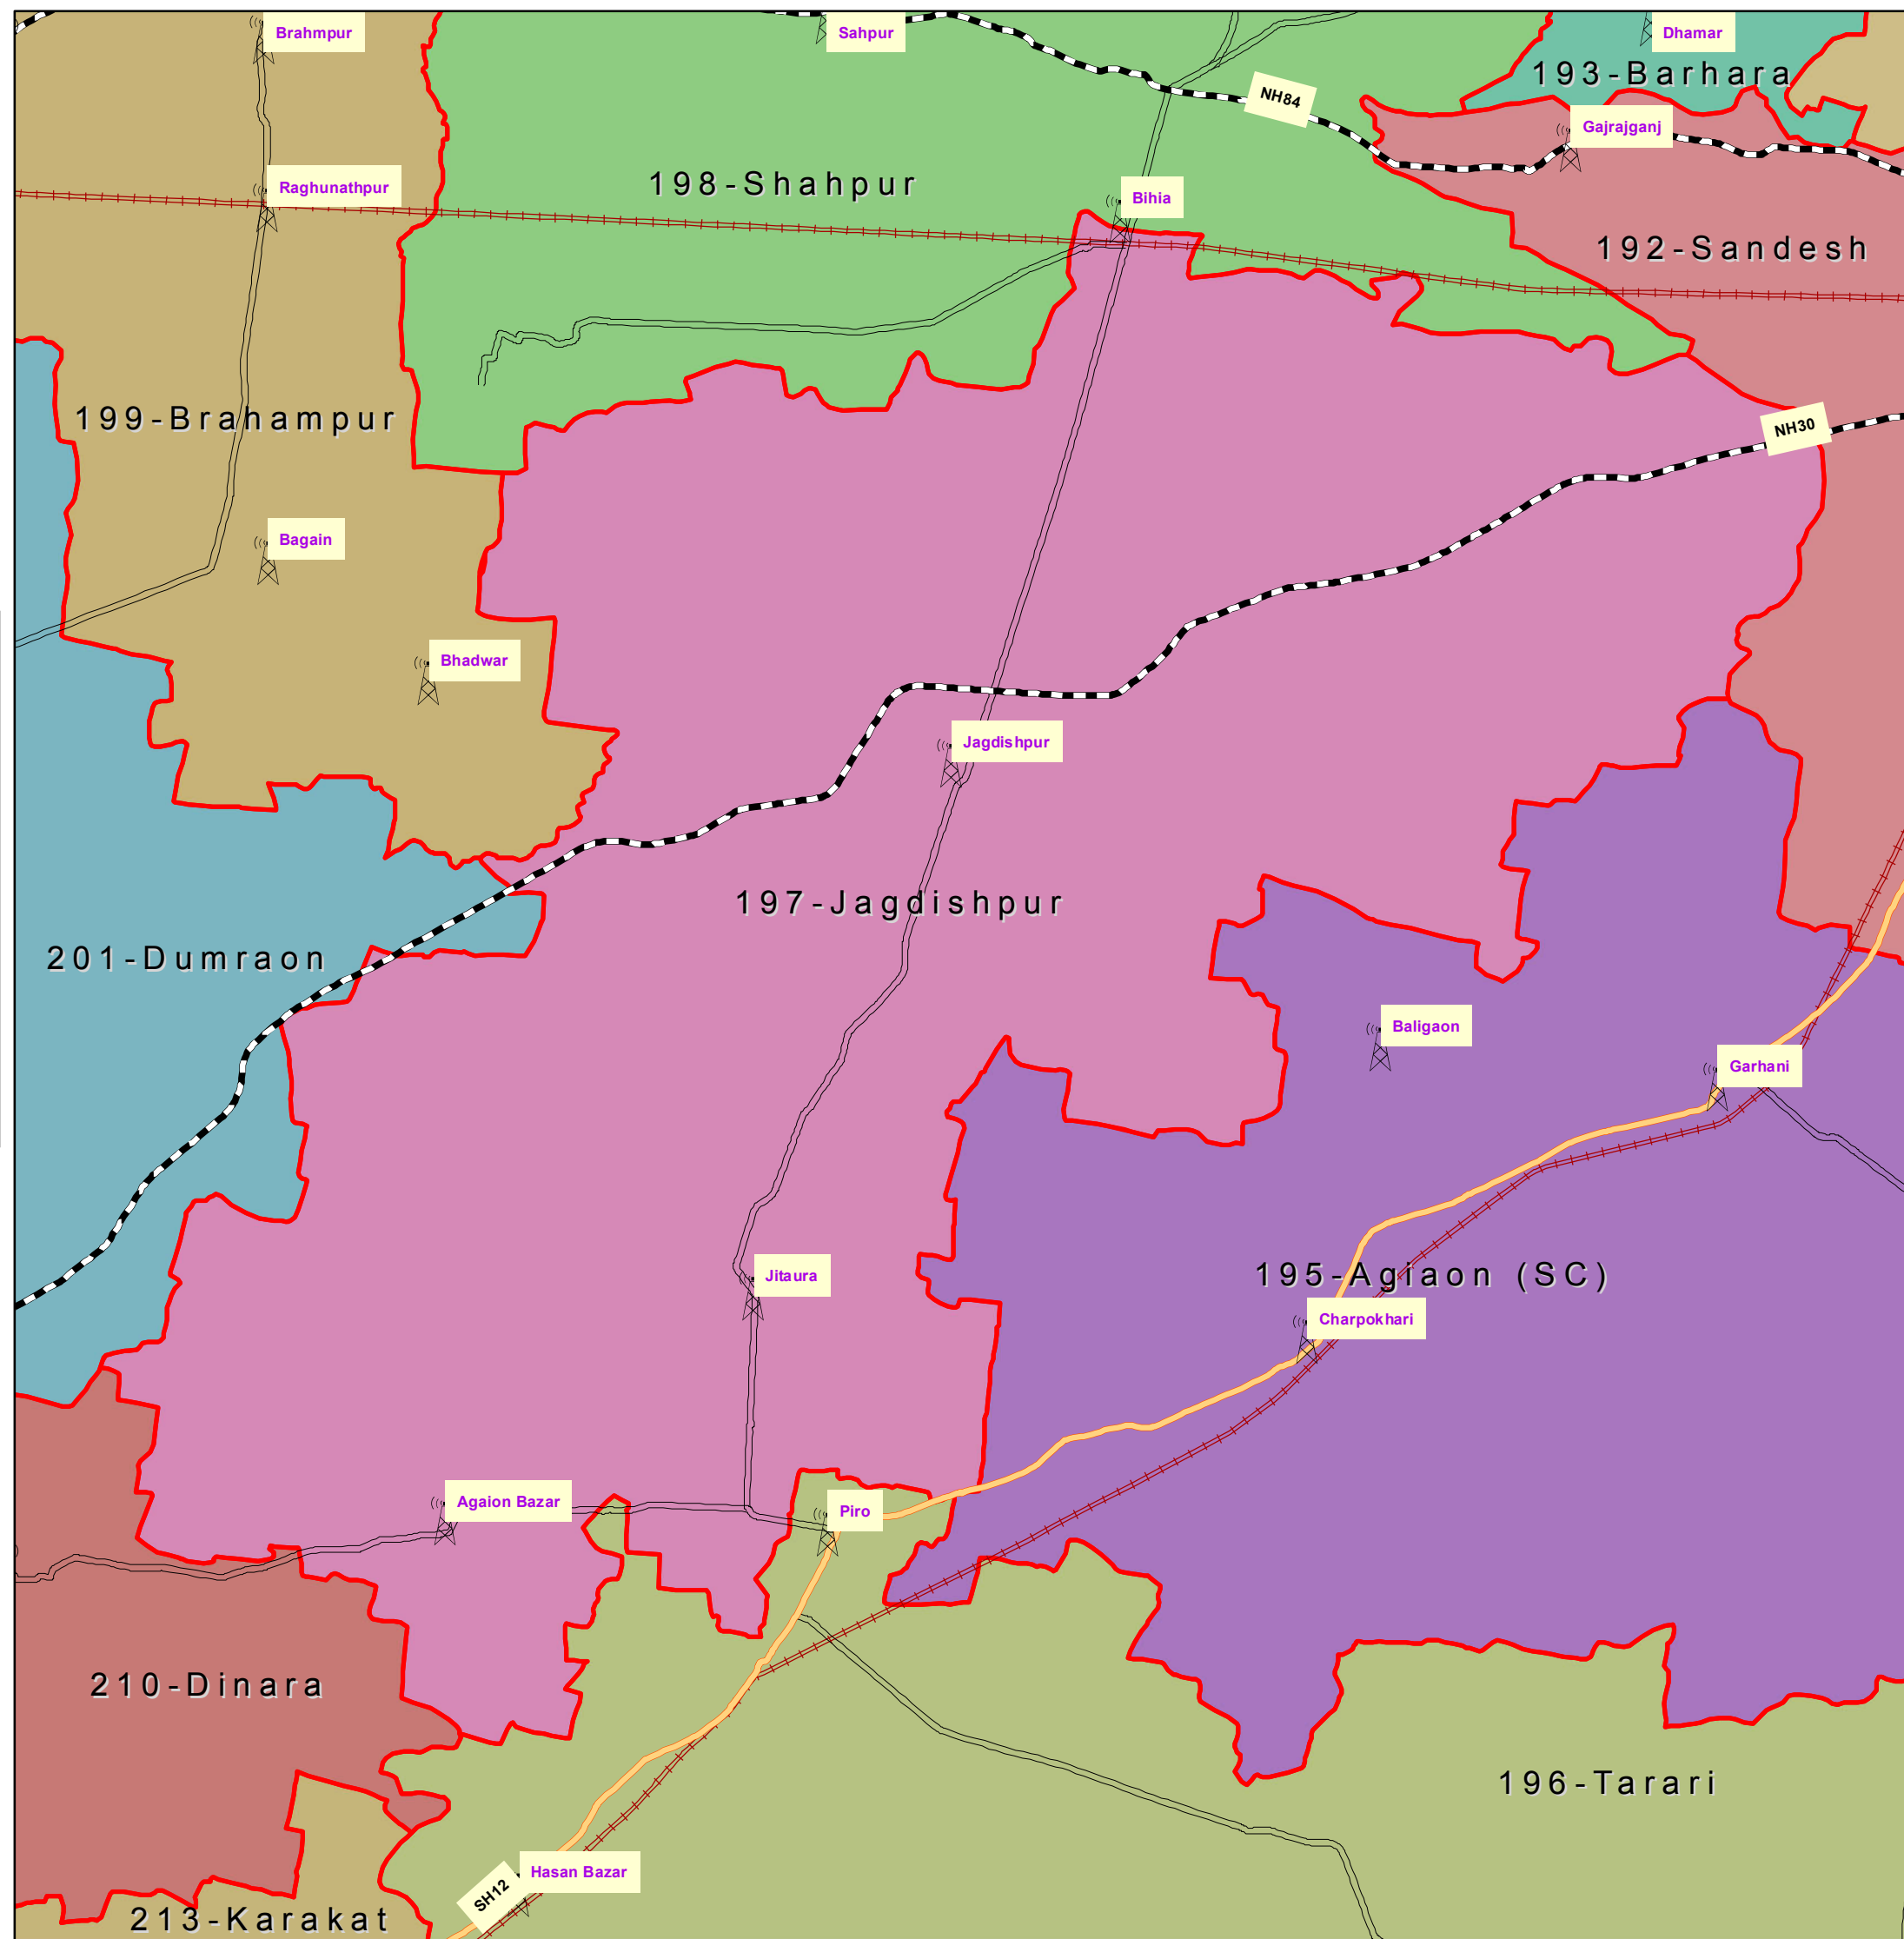

197-Jagdishpur (BHOJPUR)

INDEX

-  DISTRICT HEAD QUARTER
-  AIRPORT
-  TOURIST PLACE
-  BSNL EXCHANGE
-  NATIONAL HIGHWAY
-  STATE HIGHWAY
-  DISTRICT ROAD
-  RAILWAYLINE
-  ASSEMBLY BOUNDARY