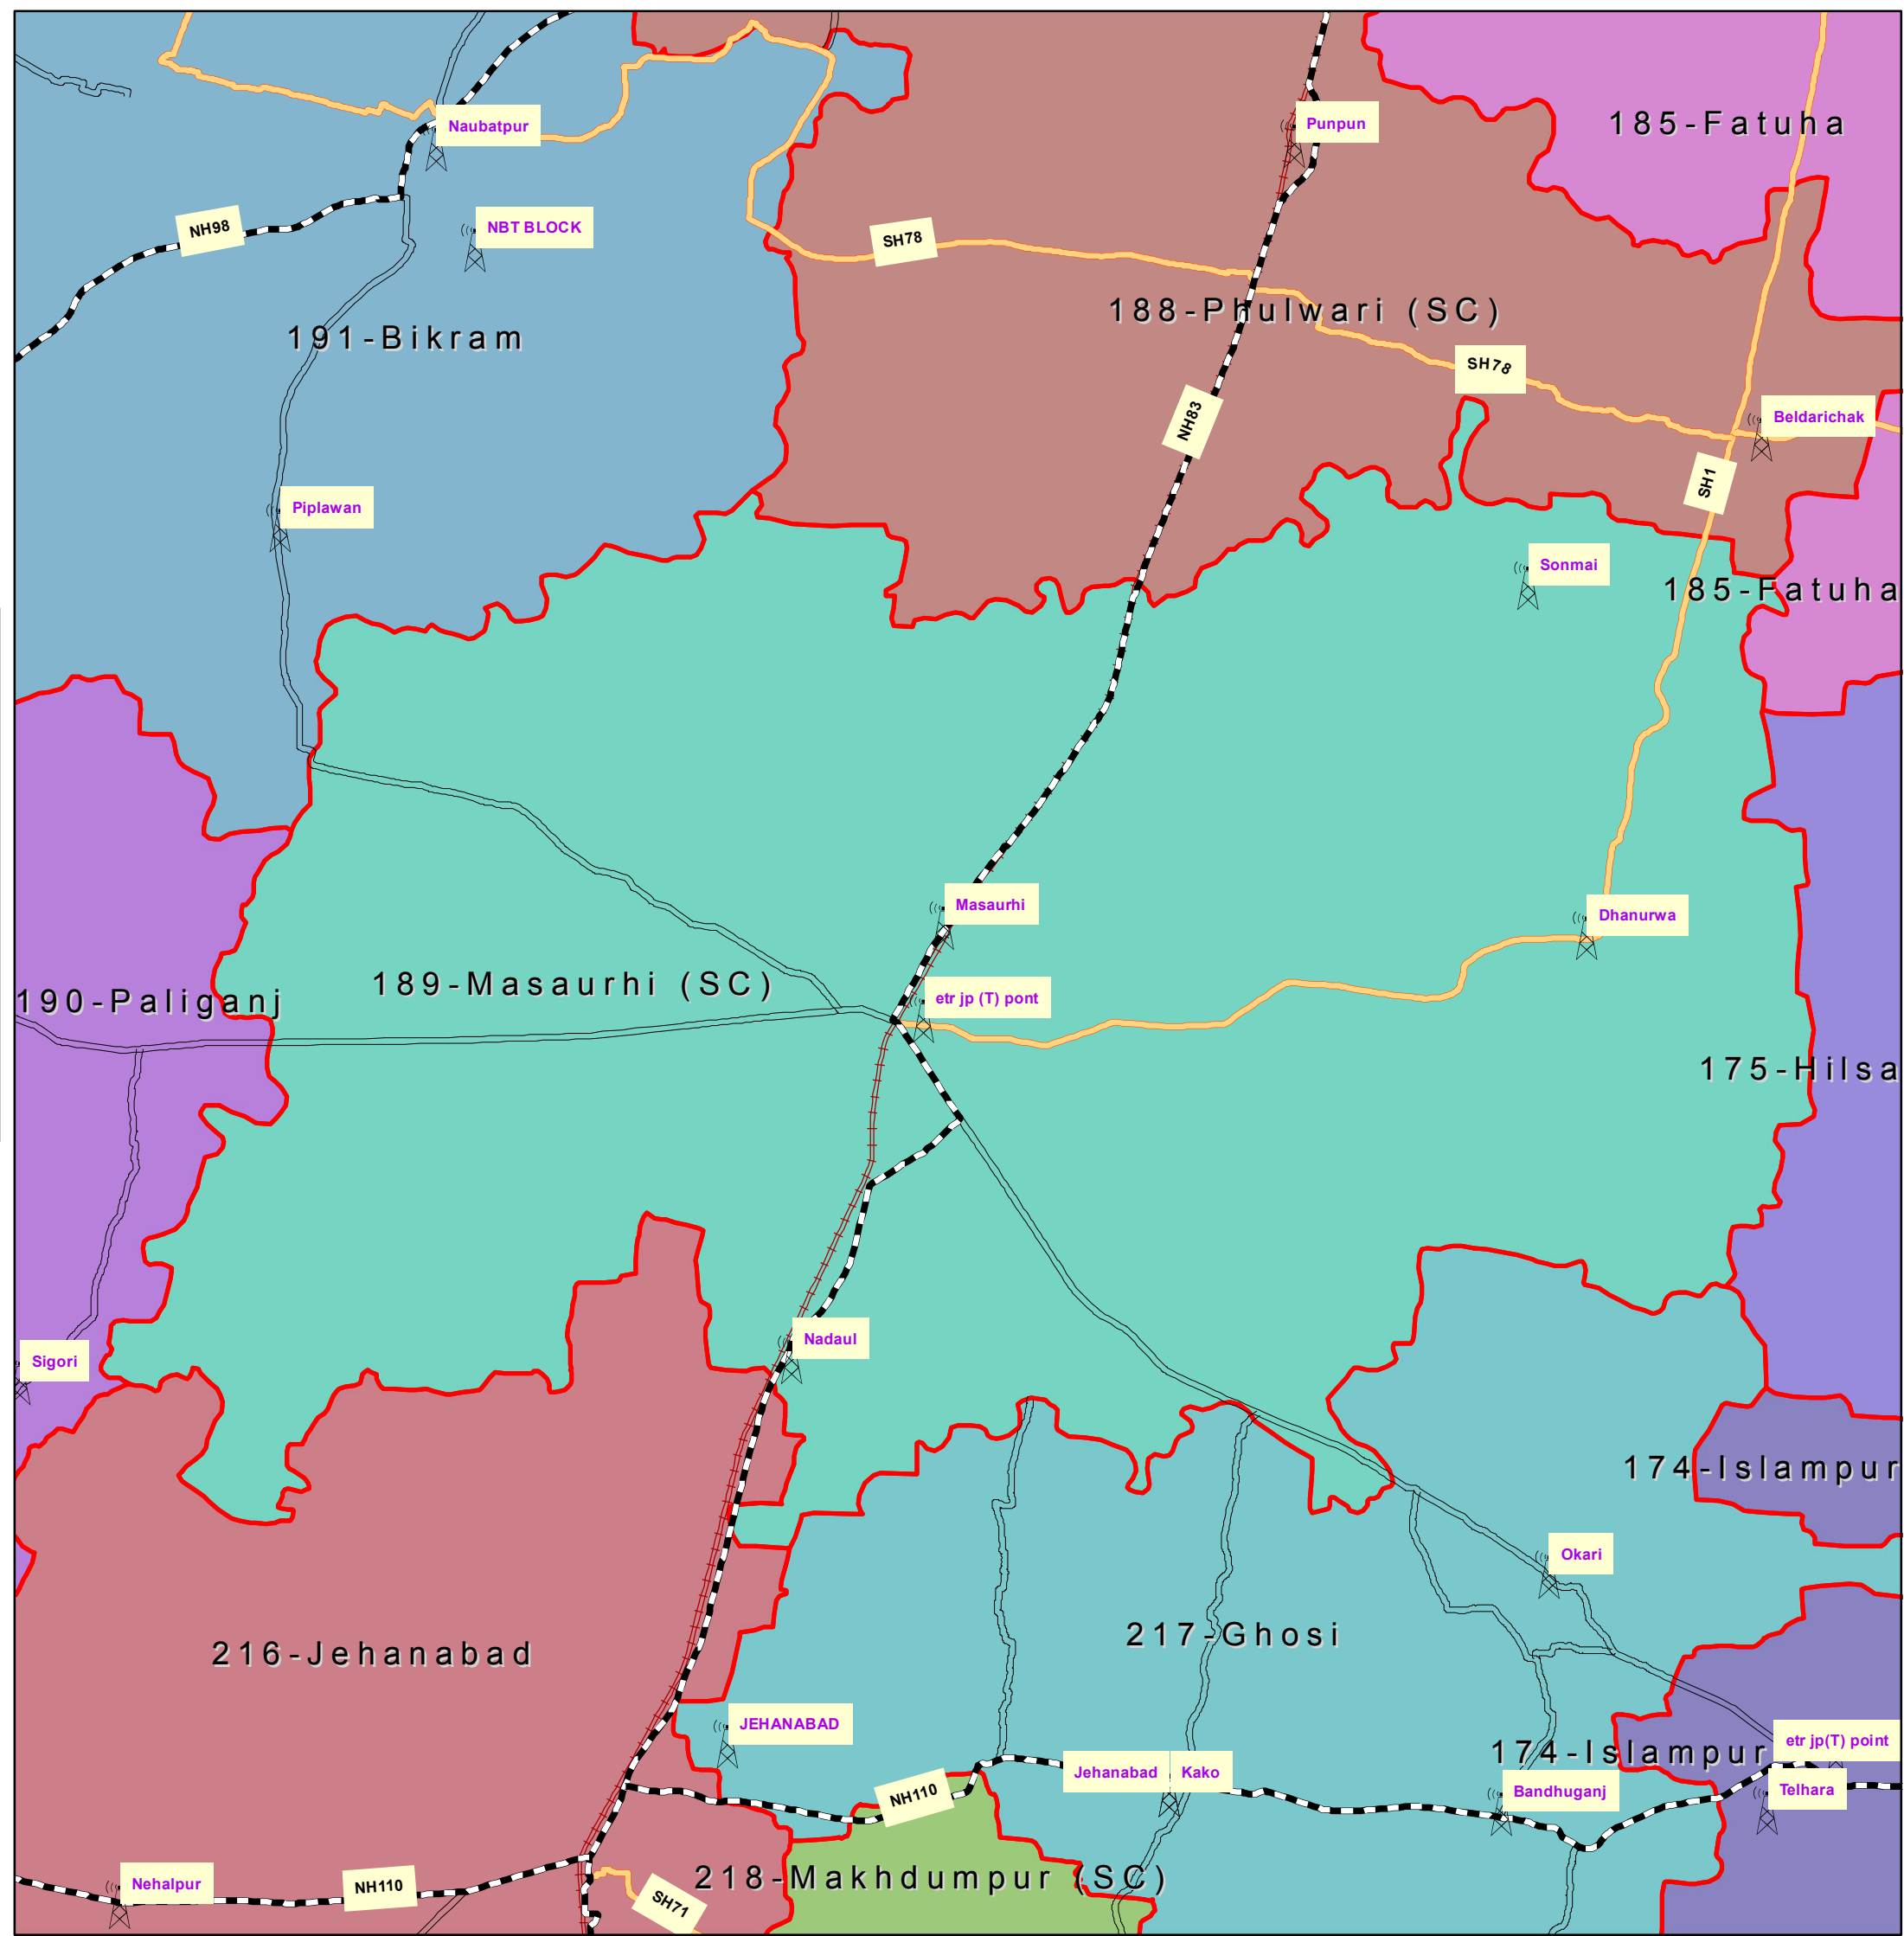

# 189-Masaurhi (SC) (PATNA)

## INDEX

-  DISTRICT HEAD QUARTER
-  AIRPORT
-  TOURIST PLACE
-  BSNL EXCHANGE
-  NATIONAL HIGHWAY
-  STATE HIGHWAY
-  DISTRICT ROAD
-  RAILWAYLINE
-  ASSEMBLY BOUNDARY