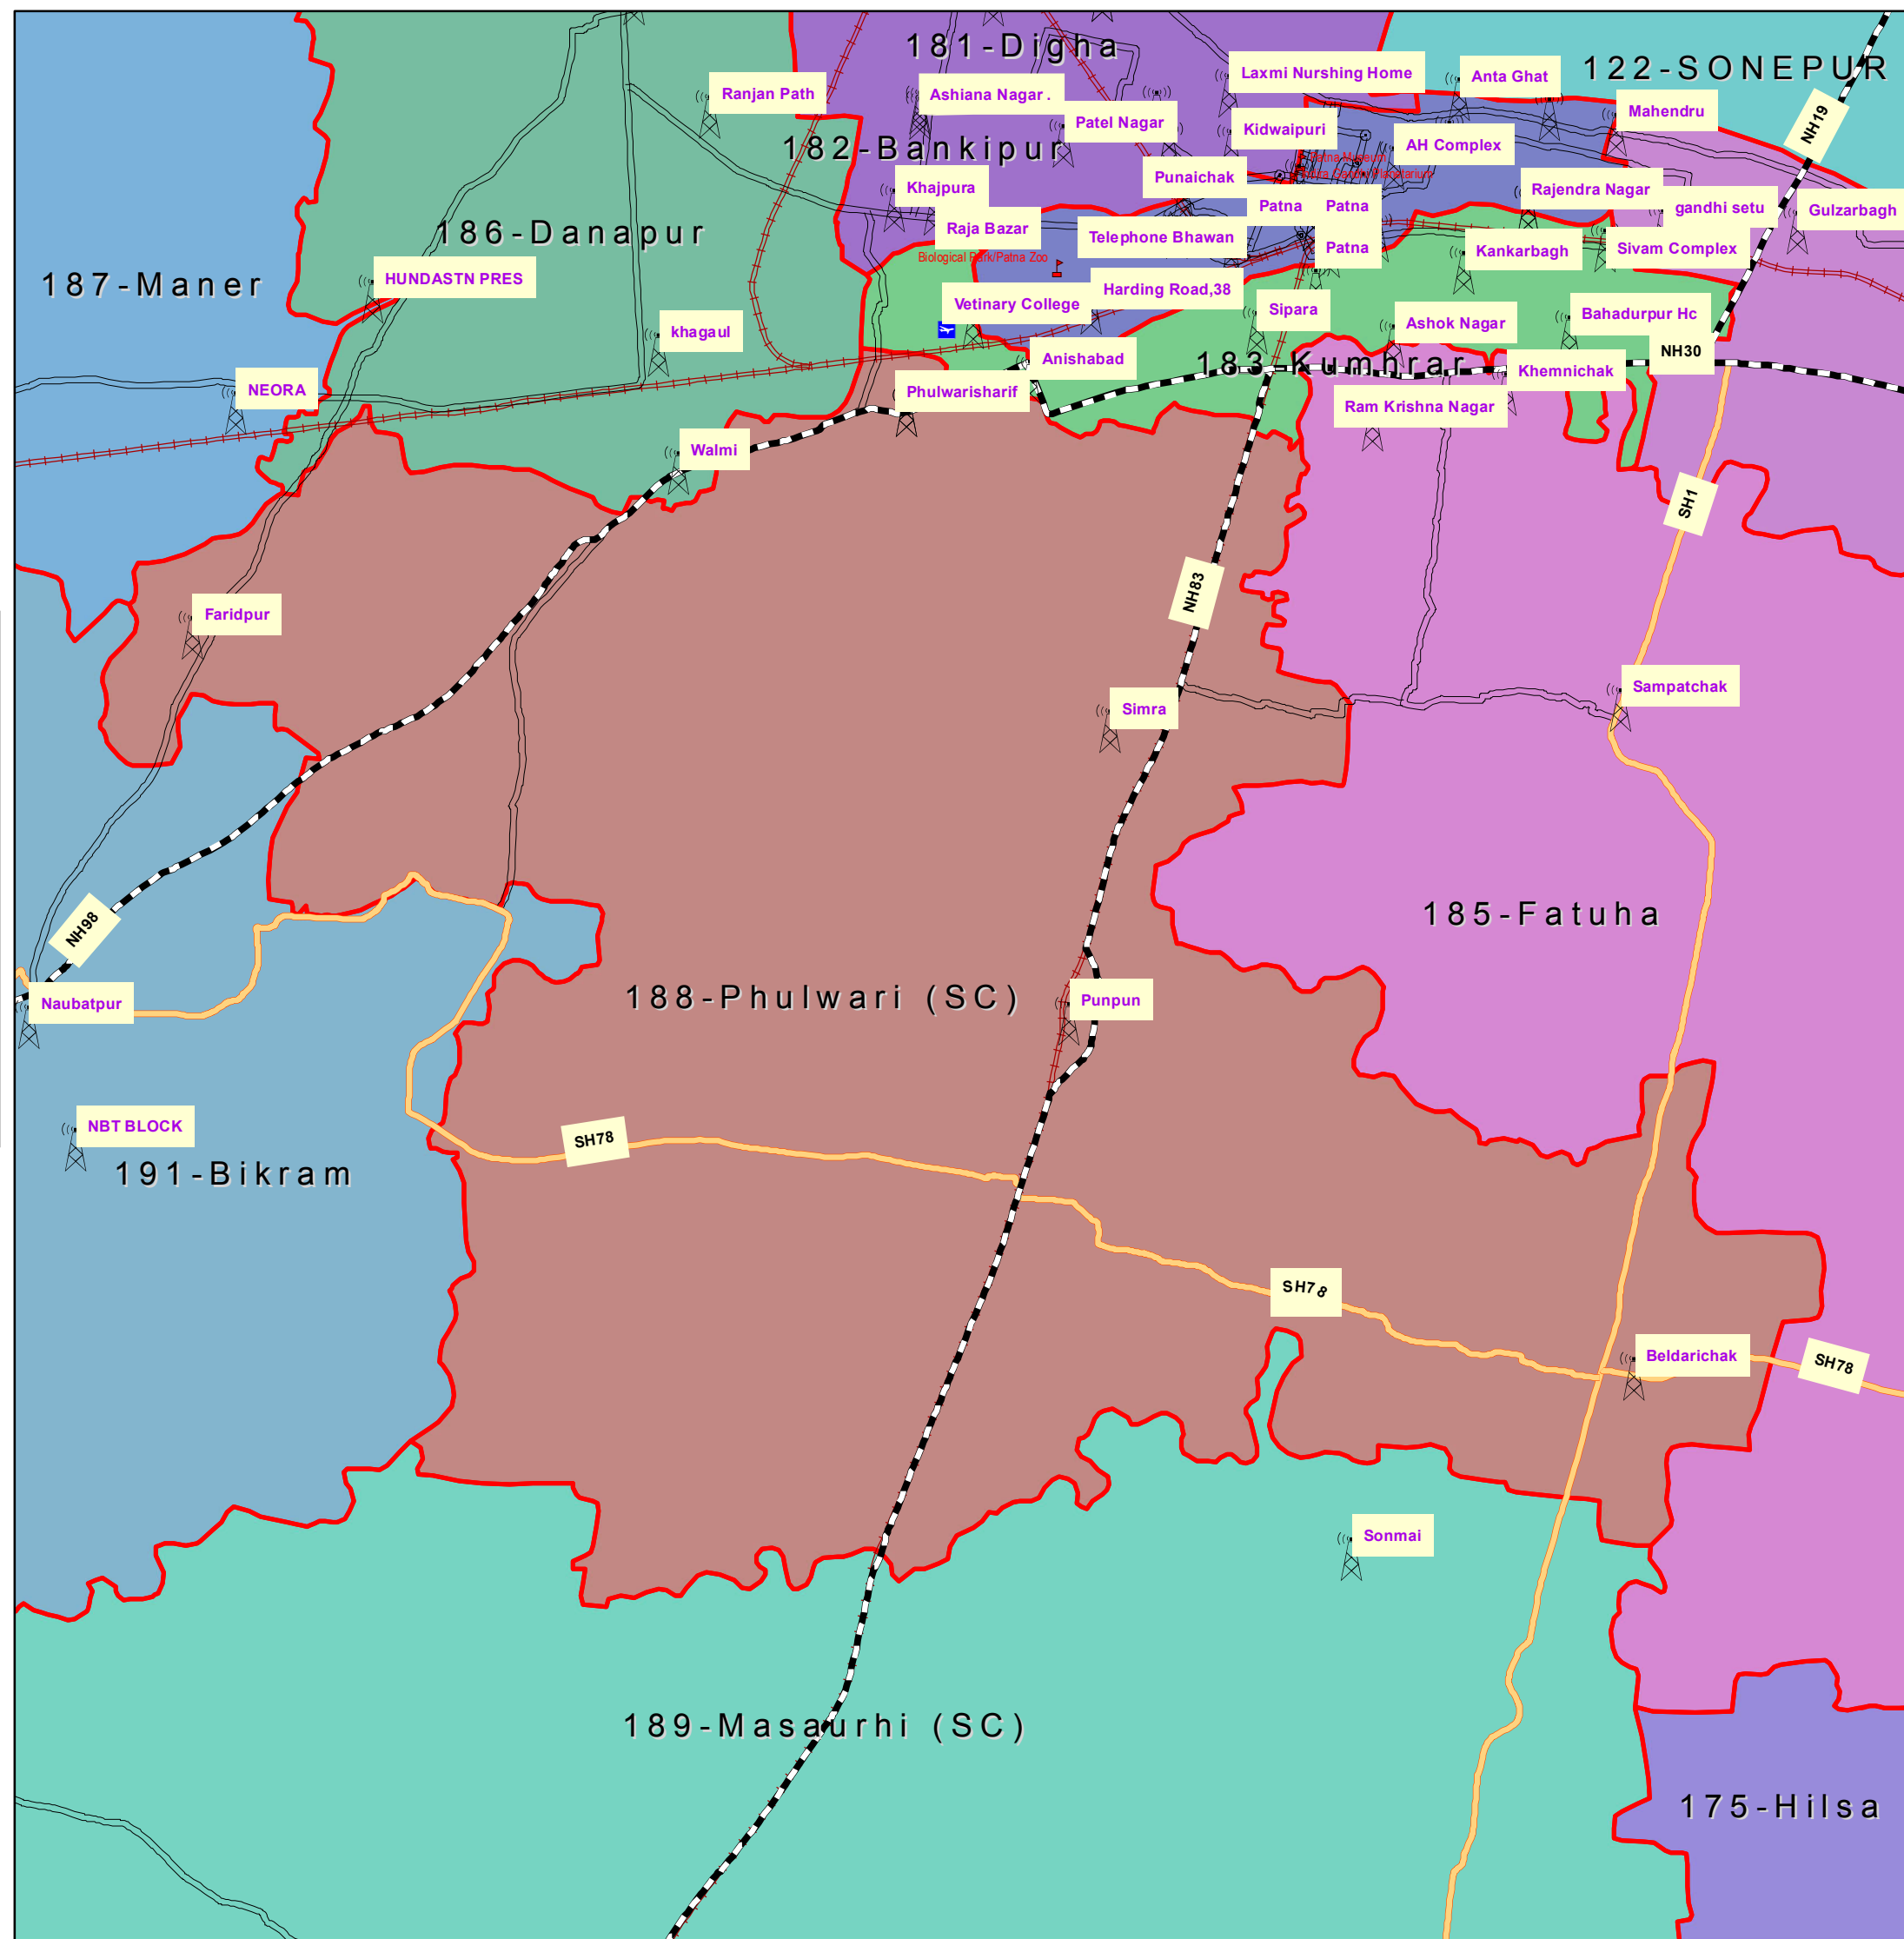

188-Phulwari (SC) (PATNA)

INDEX

-  DISTRICT HEAD QUARTER
-  AIRPORT
-  TOURIST PLACE
-  BSNL EXCHANGE
-  NATIONAL HIGHWAY
-  STATE HIGHWAY
-  DISTRICT ROAD
-  RAILWAYLINE
-  ASSEMBLY BOUNDARY