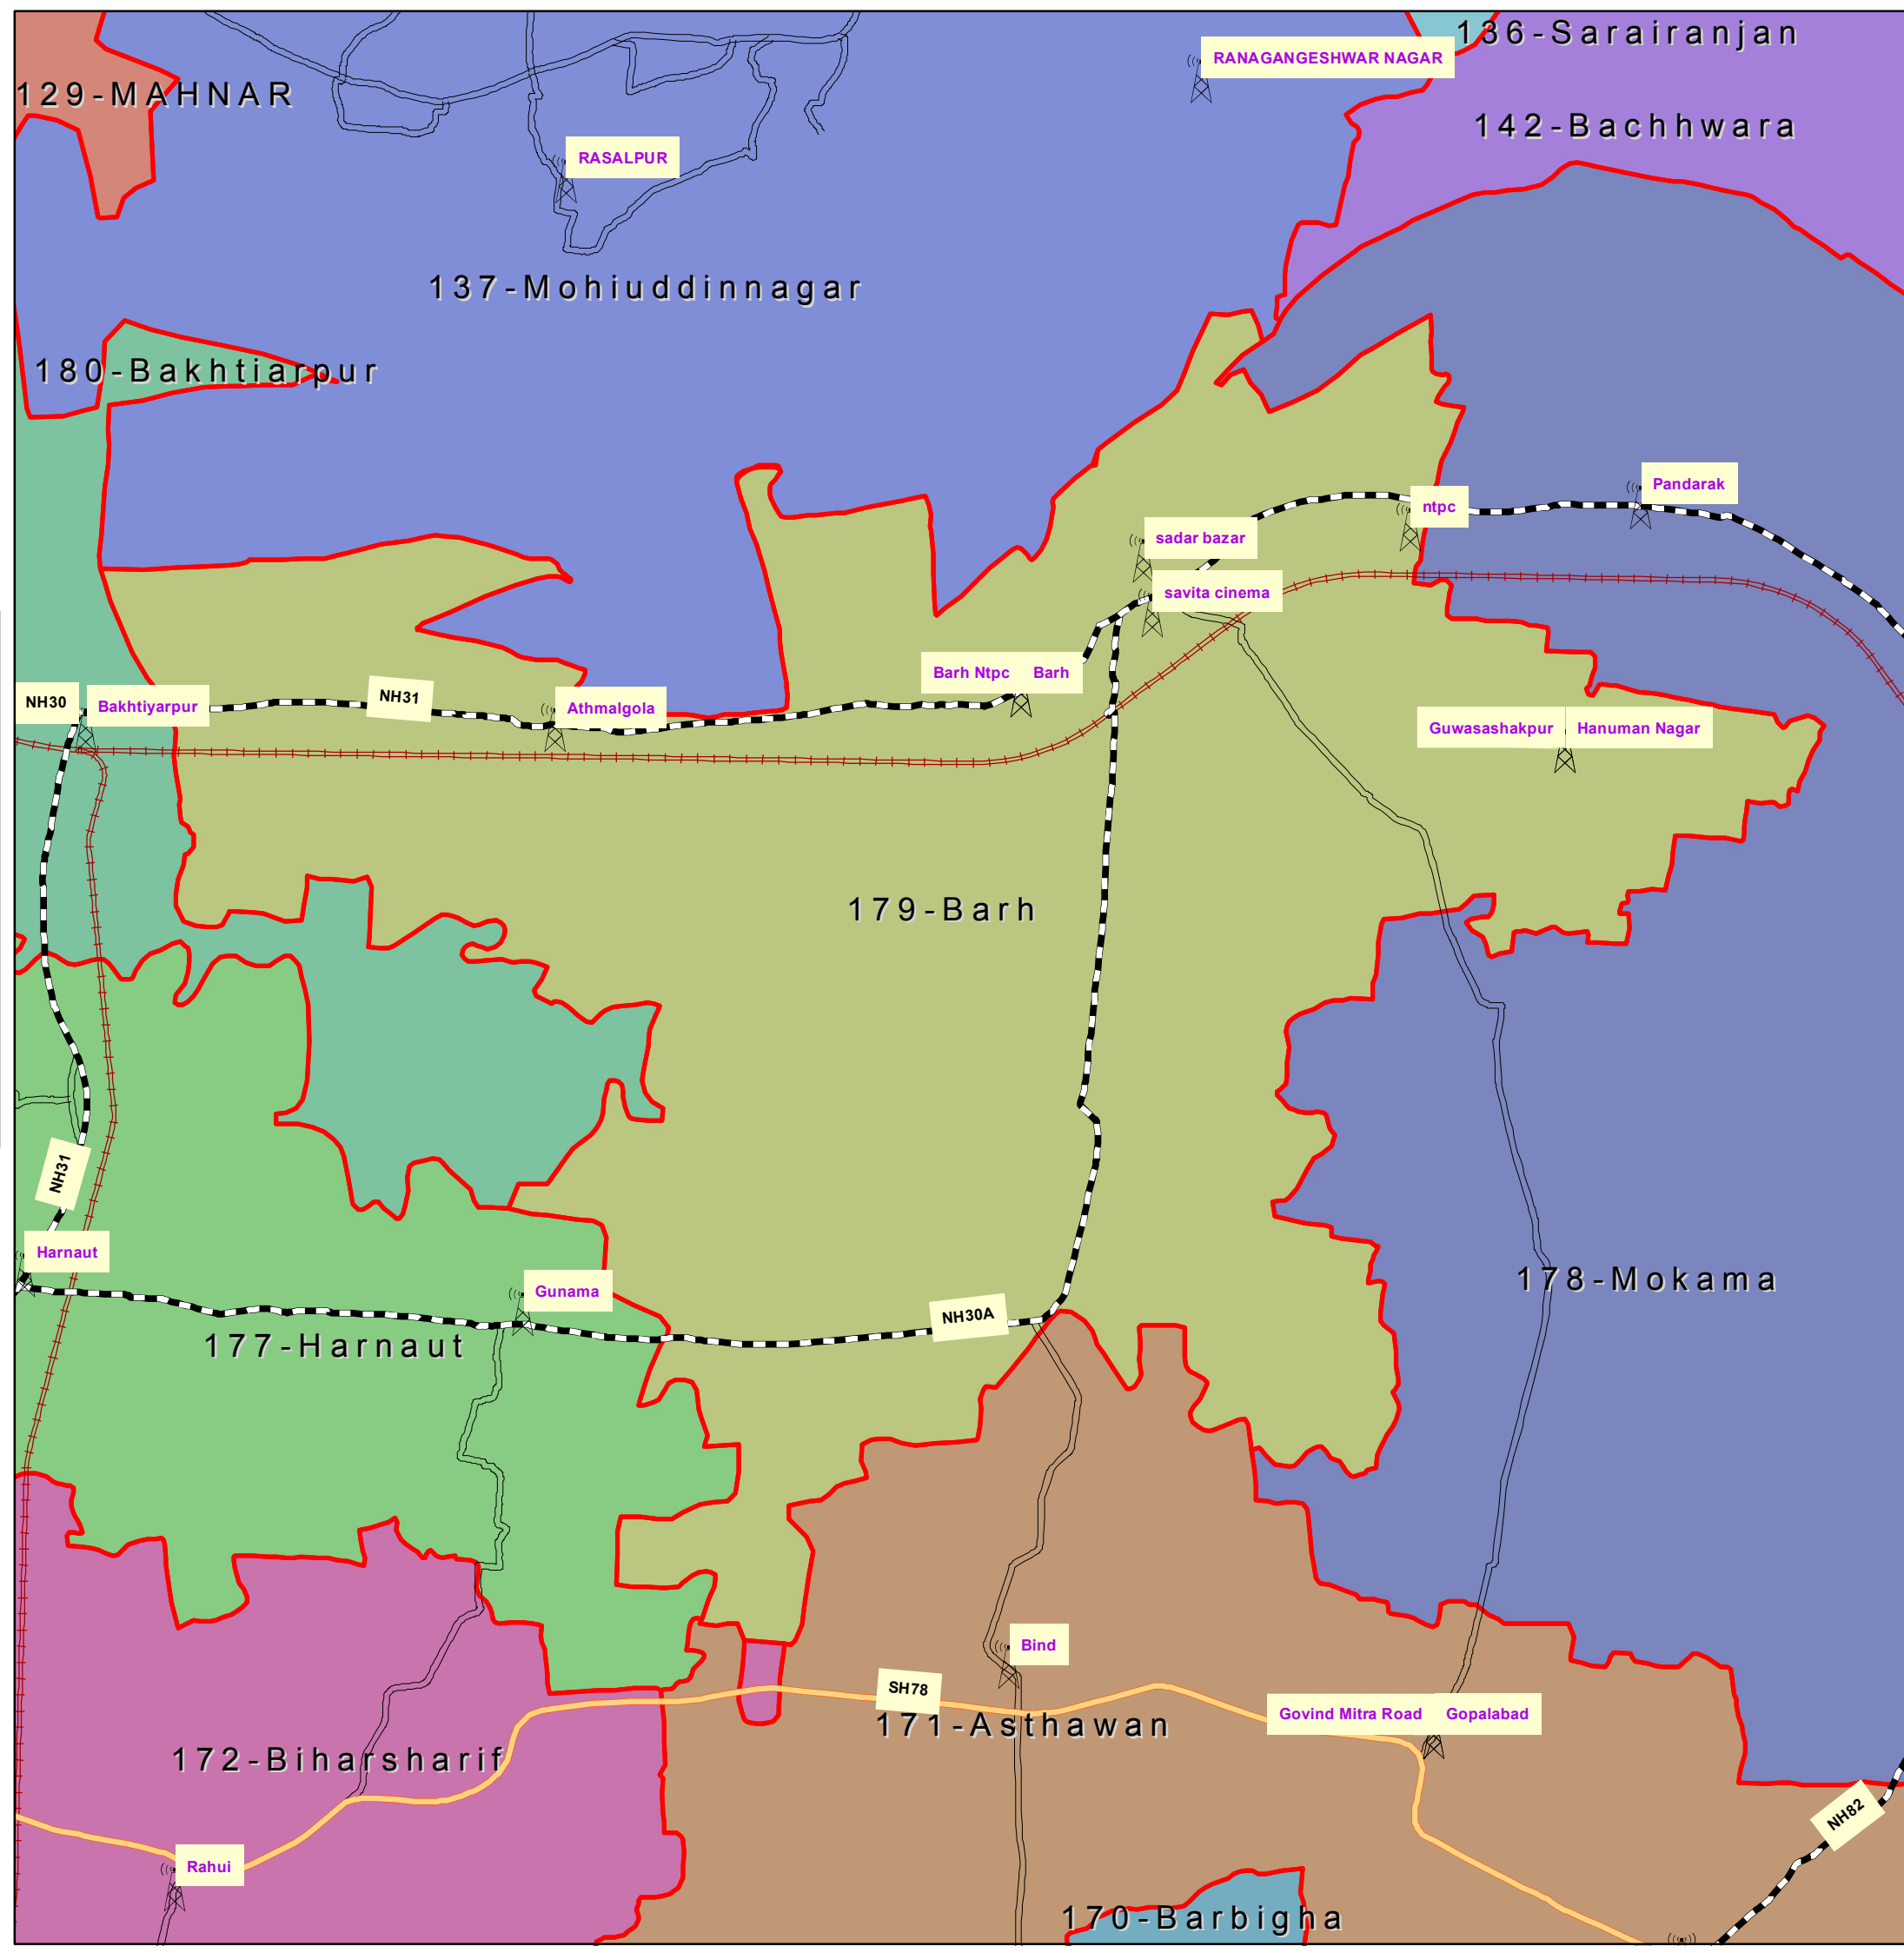

179-Barh (PATNA)

INDEX

-  DISTRICT HEAD QUARTER
-  AIRPORT
-  TOURIST PLACE
-  BSNL EXCHANGE
-  NATIONAL HIGHWAY
-  STATE HIGHWAY
-  DISTRICT ROAD
-  RAILWAYLINE
-  ASSEMBLY BOUNDARY