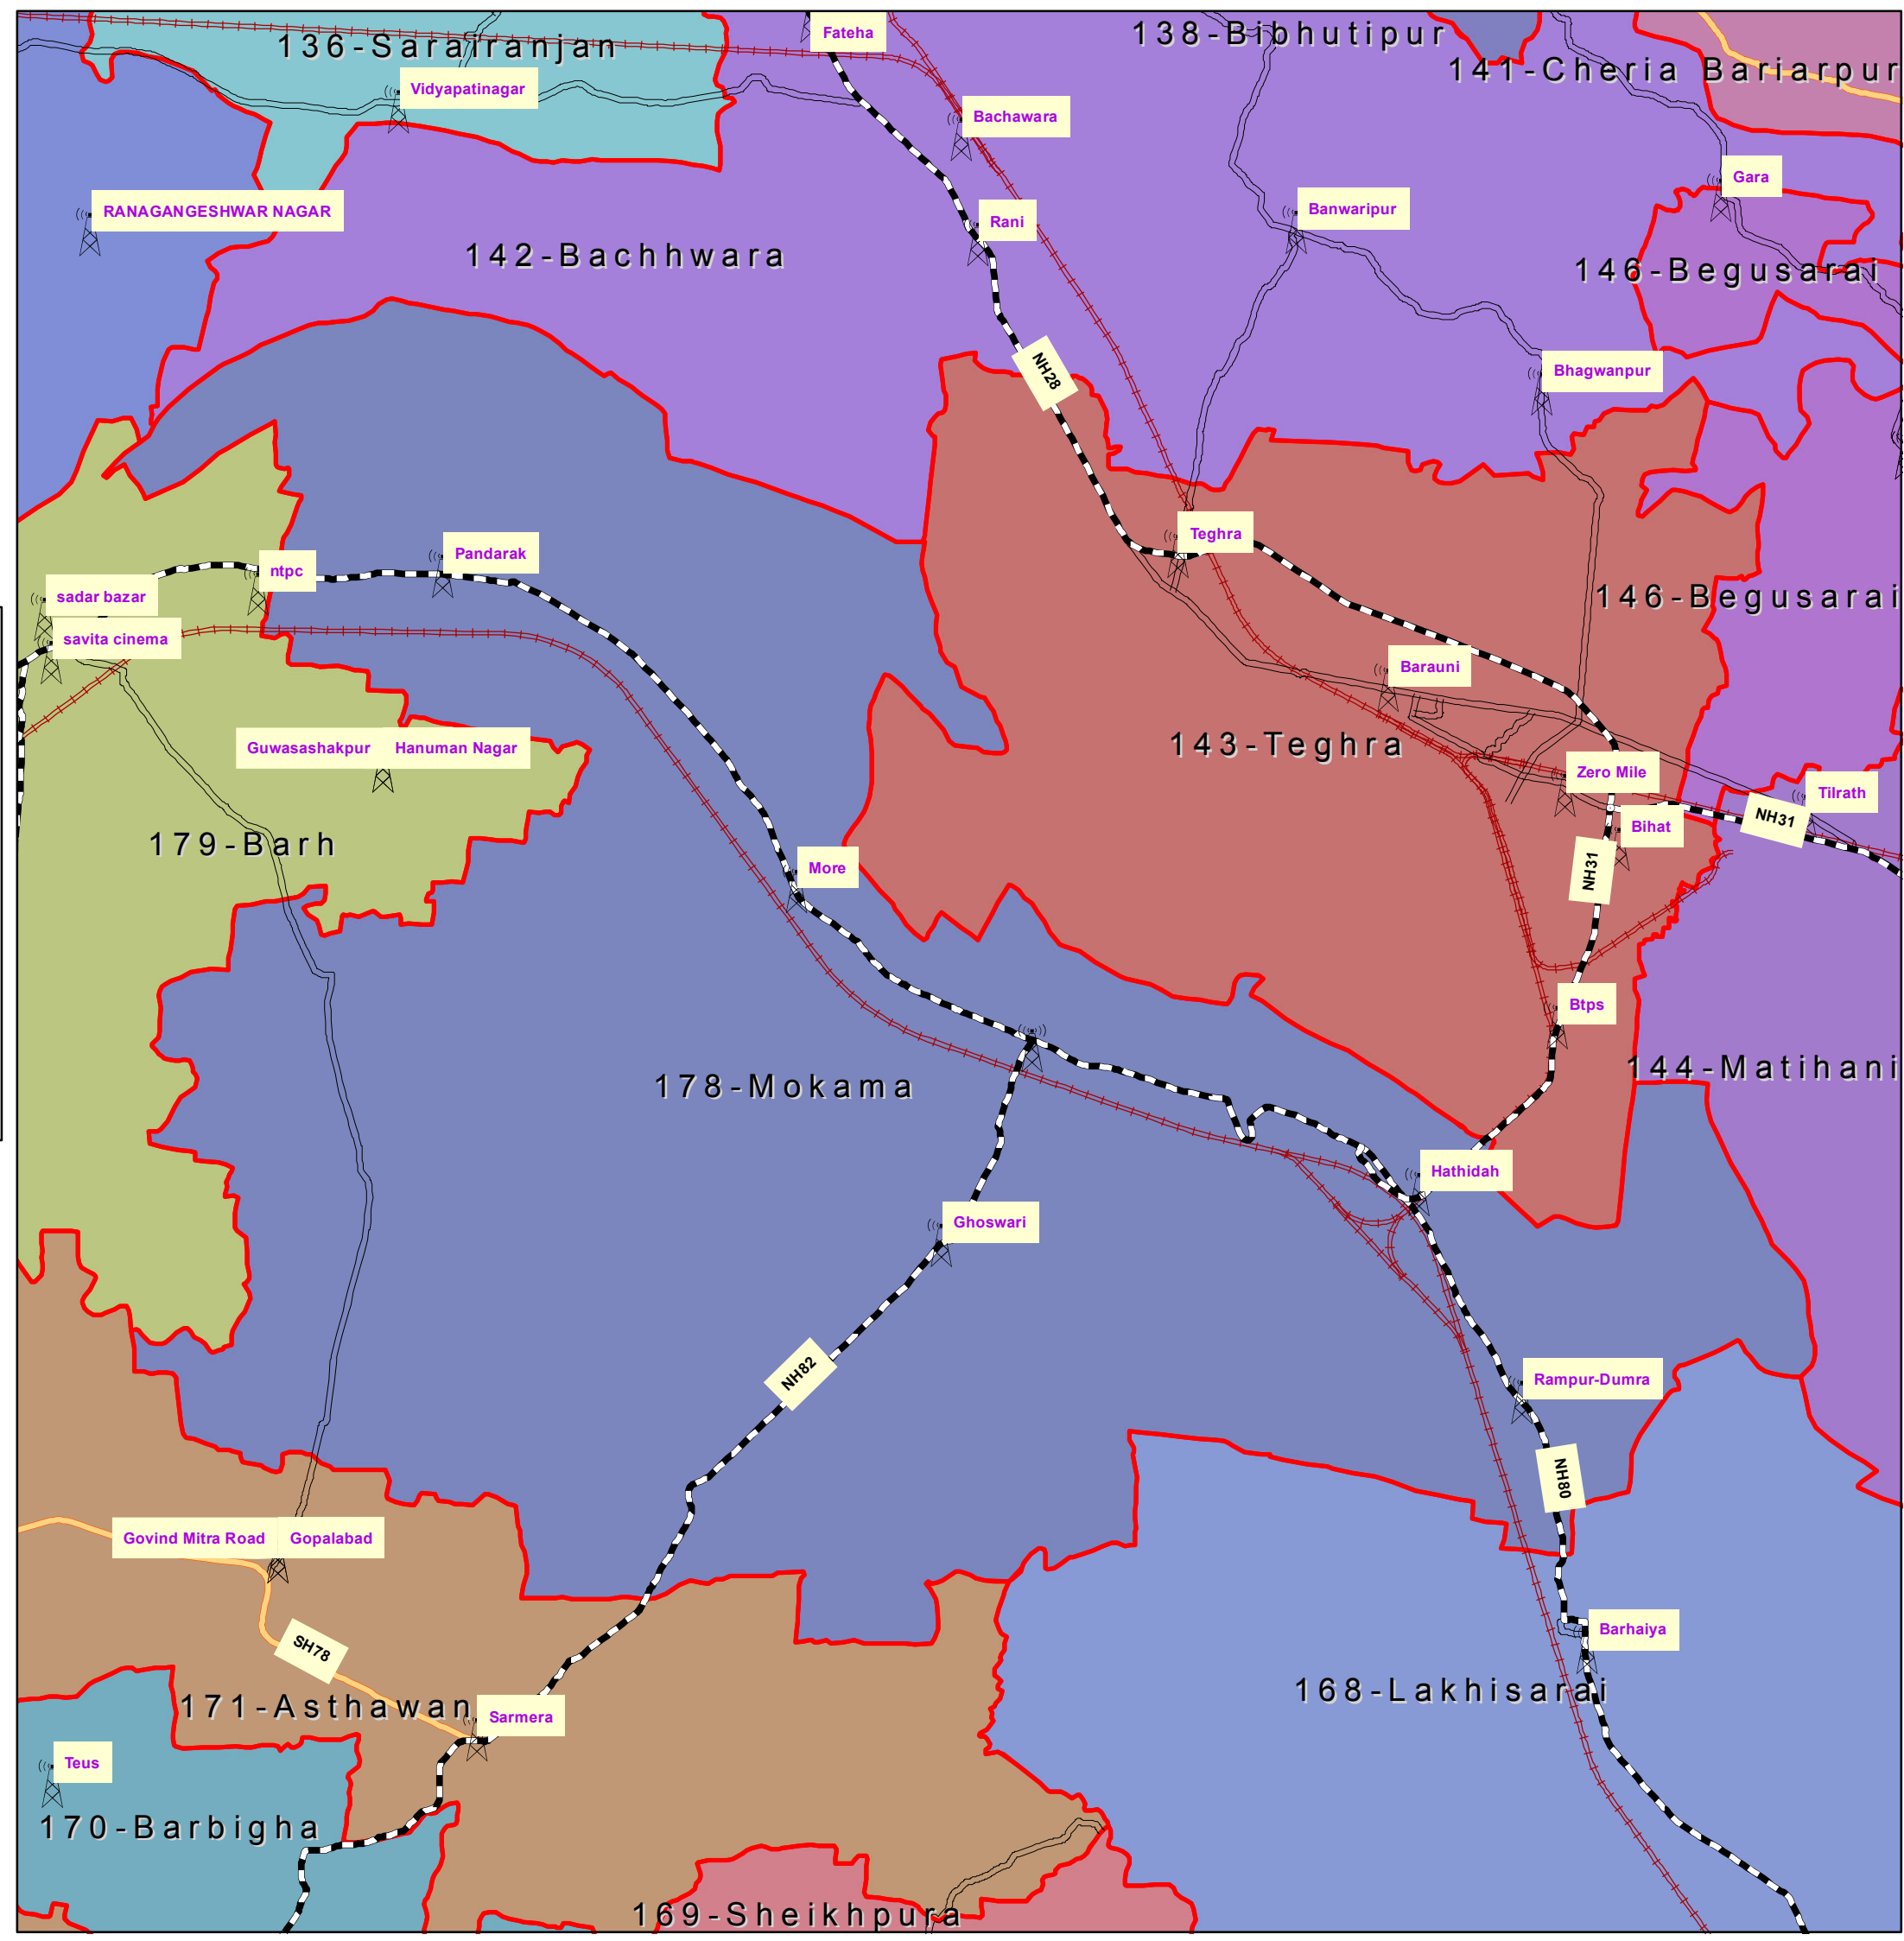

# 178-Mokama (PATNA)

## INDEX

-  DISTRICT HEAD QUARTER
-  AIRPORT
-  TOURIST PLACE
-  BSNL EXCHANGE
-  NATIONAL HIGHWAY
-  STATE HIGHWAY
-  DISTRICT ROAD
-  RAILWAYLINE
-  ASSEMBLY BOUNDARY