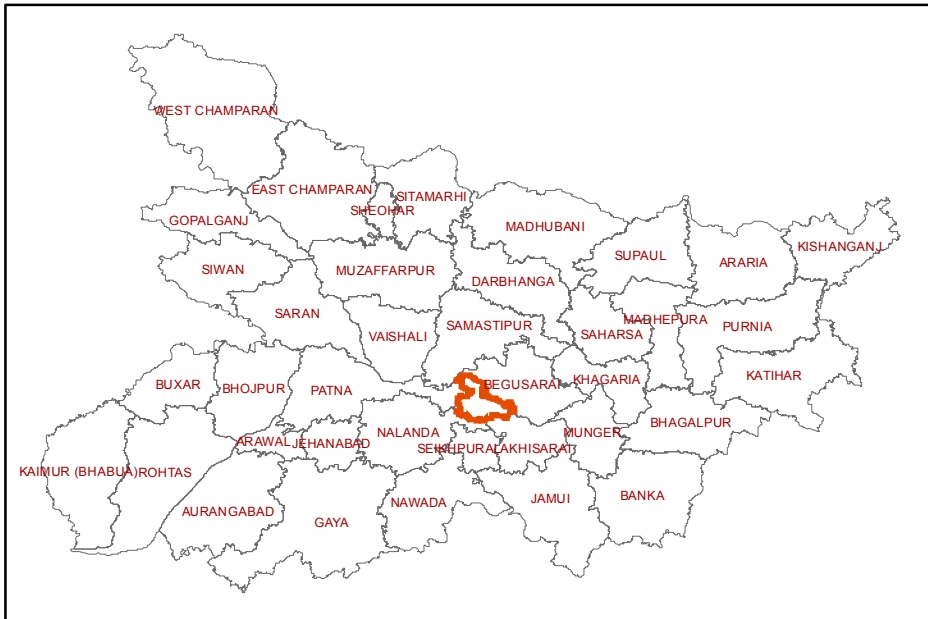

# 178-Mokama (PATNA)

## INDEX

-  DISTRICT HEAD QUARTER
-  AIRPORT
-  TOURIST PLACE
-  BSNL EXCHANGE
-  NATIONAL HIGHWAY
-  STATE HIGHWAY
-  DISTRICT ROAD
-  RAILWAYLINE
-  ASSEMBLY BOUNDARY