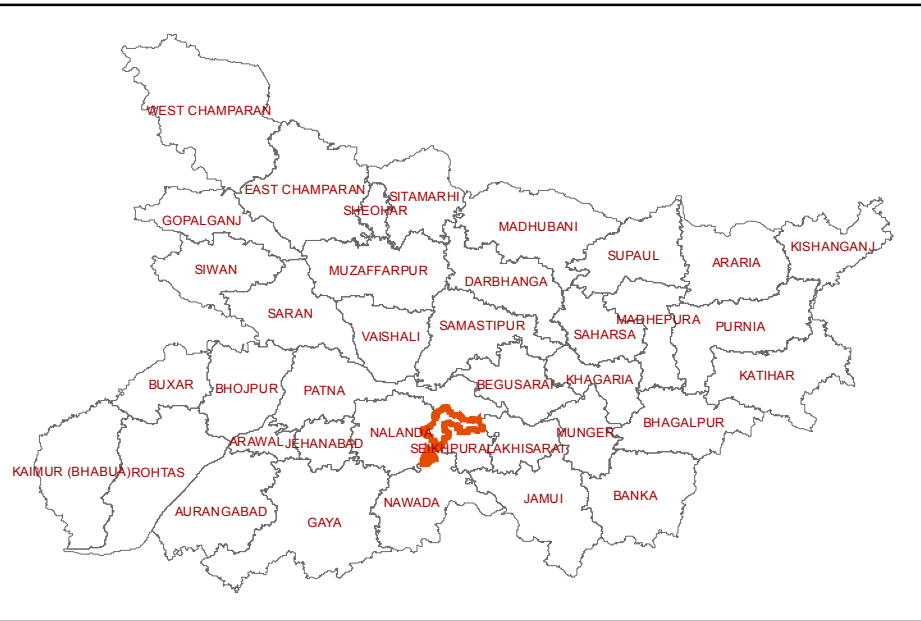

171-Asthawan (NALANDA)

INDEX

-  DISTRICT HEAD QUARTER
-  AIRPORT
-  TOURIST PLACE
-  BSNL EXCHANGE
-  NATIONAL HIGHWAY
-  STATE HIGHWAY
-  DISTRICT ROAD
-  RAILWAYLINE
-  ASSEMBLY BOUNDARY