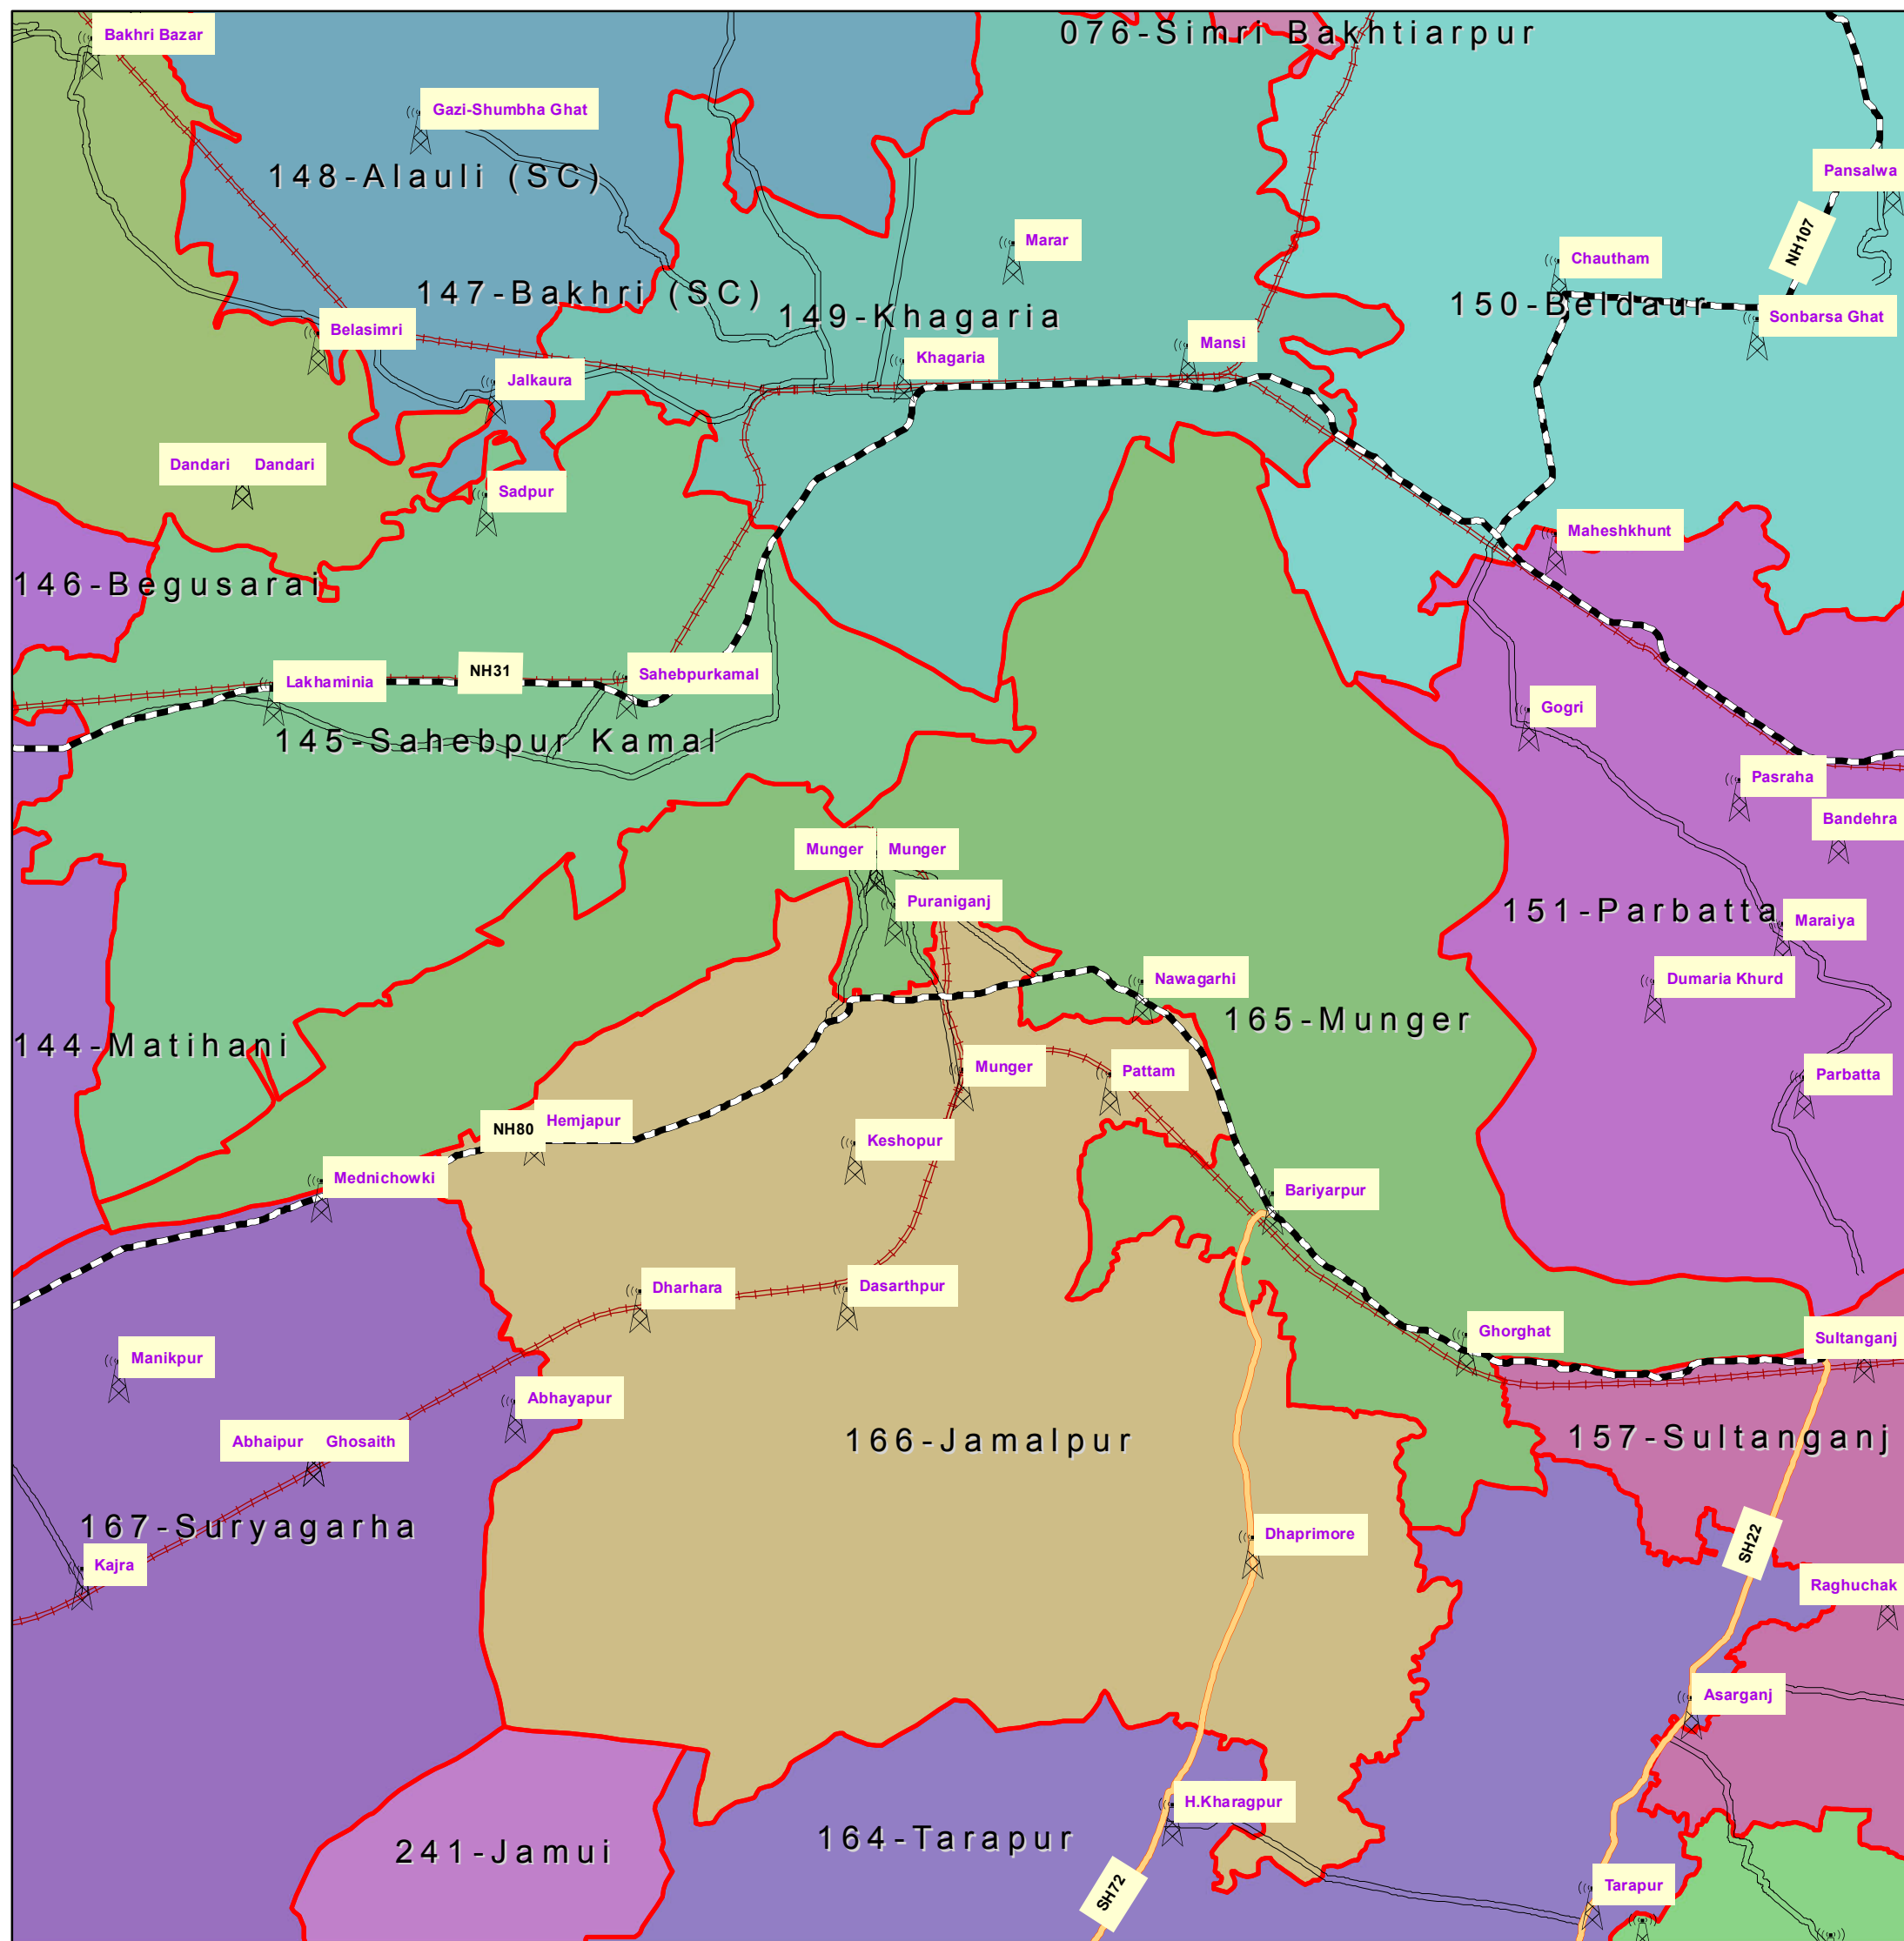

165-Munger (MUNGER)

INDEX

-  DISTRICT HEAD QUARTER
-  AIRPORT
-  TOURIST PLACE
-  BSNL EXCHANGE
-  NATIONAL HIGHWAY
-  STATE HIGHWAY
-  DISTRICT ROAD
-  RAILWAYLINE
-  ASSEMBLY BOUNDARY