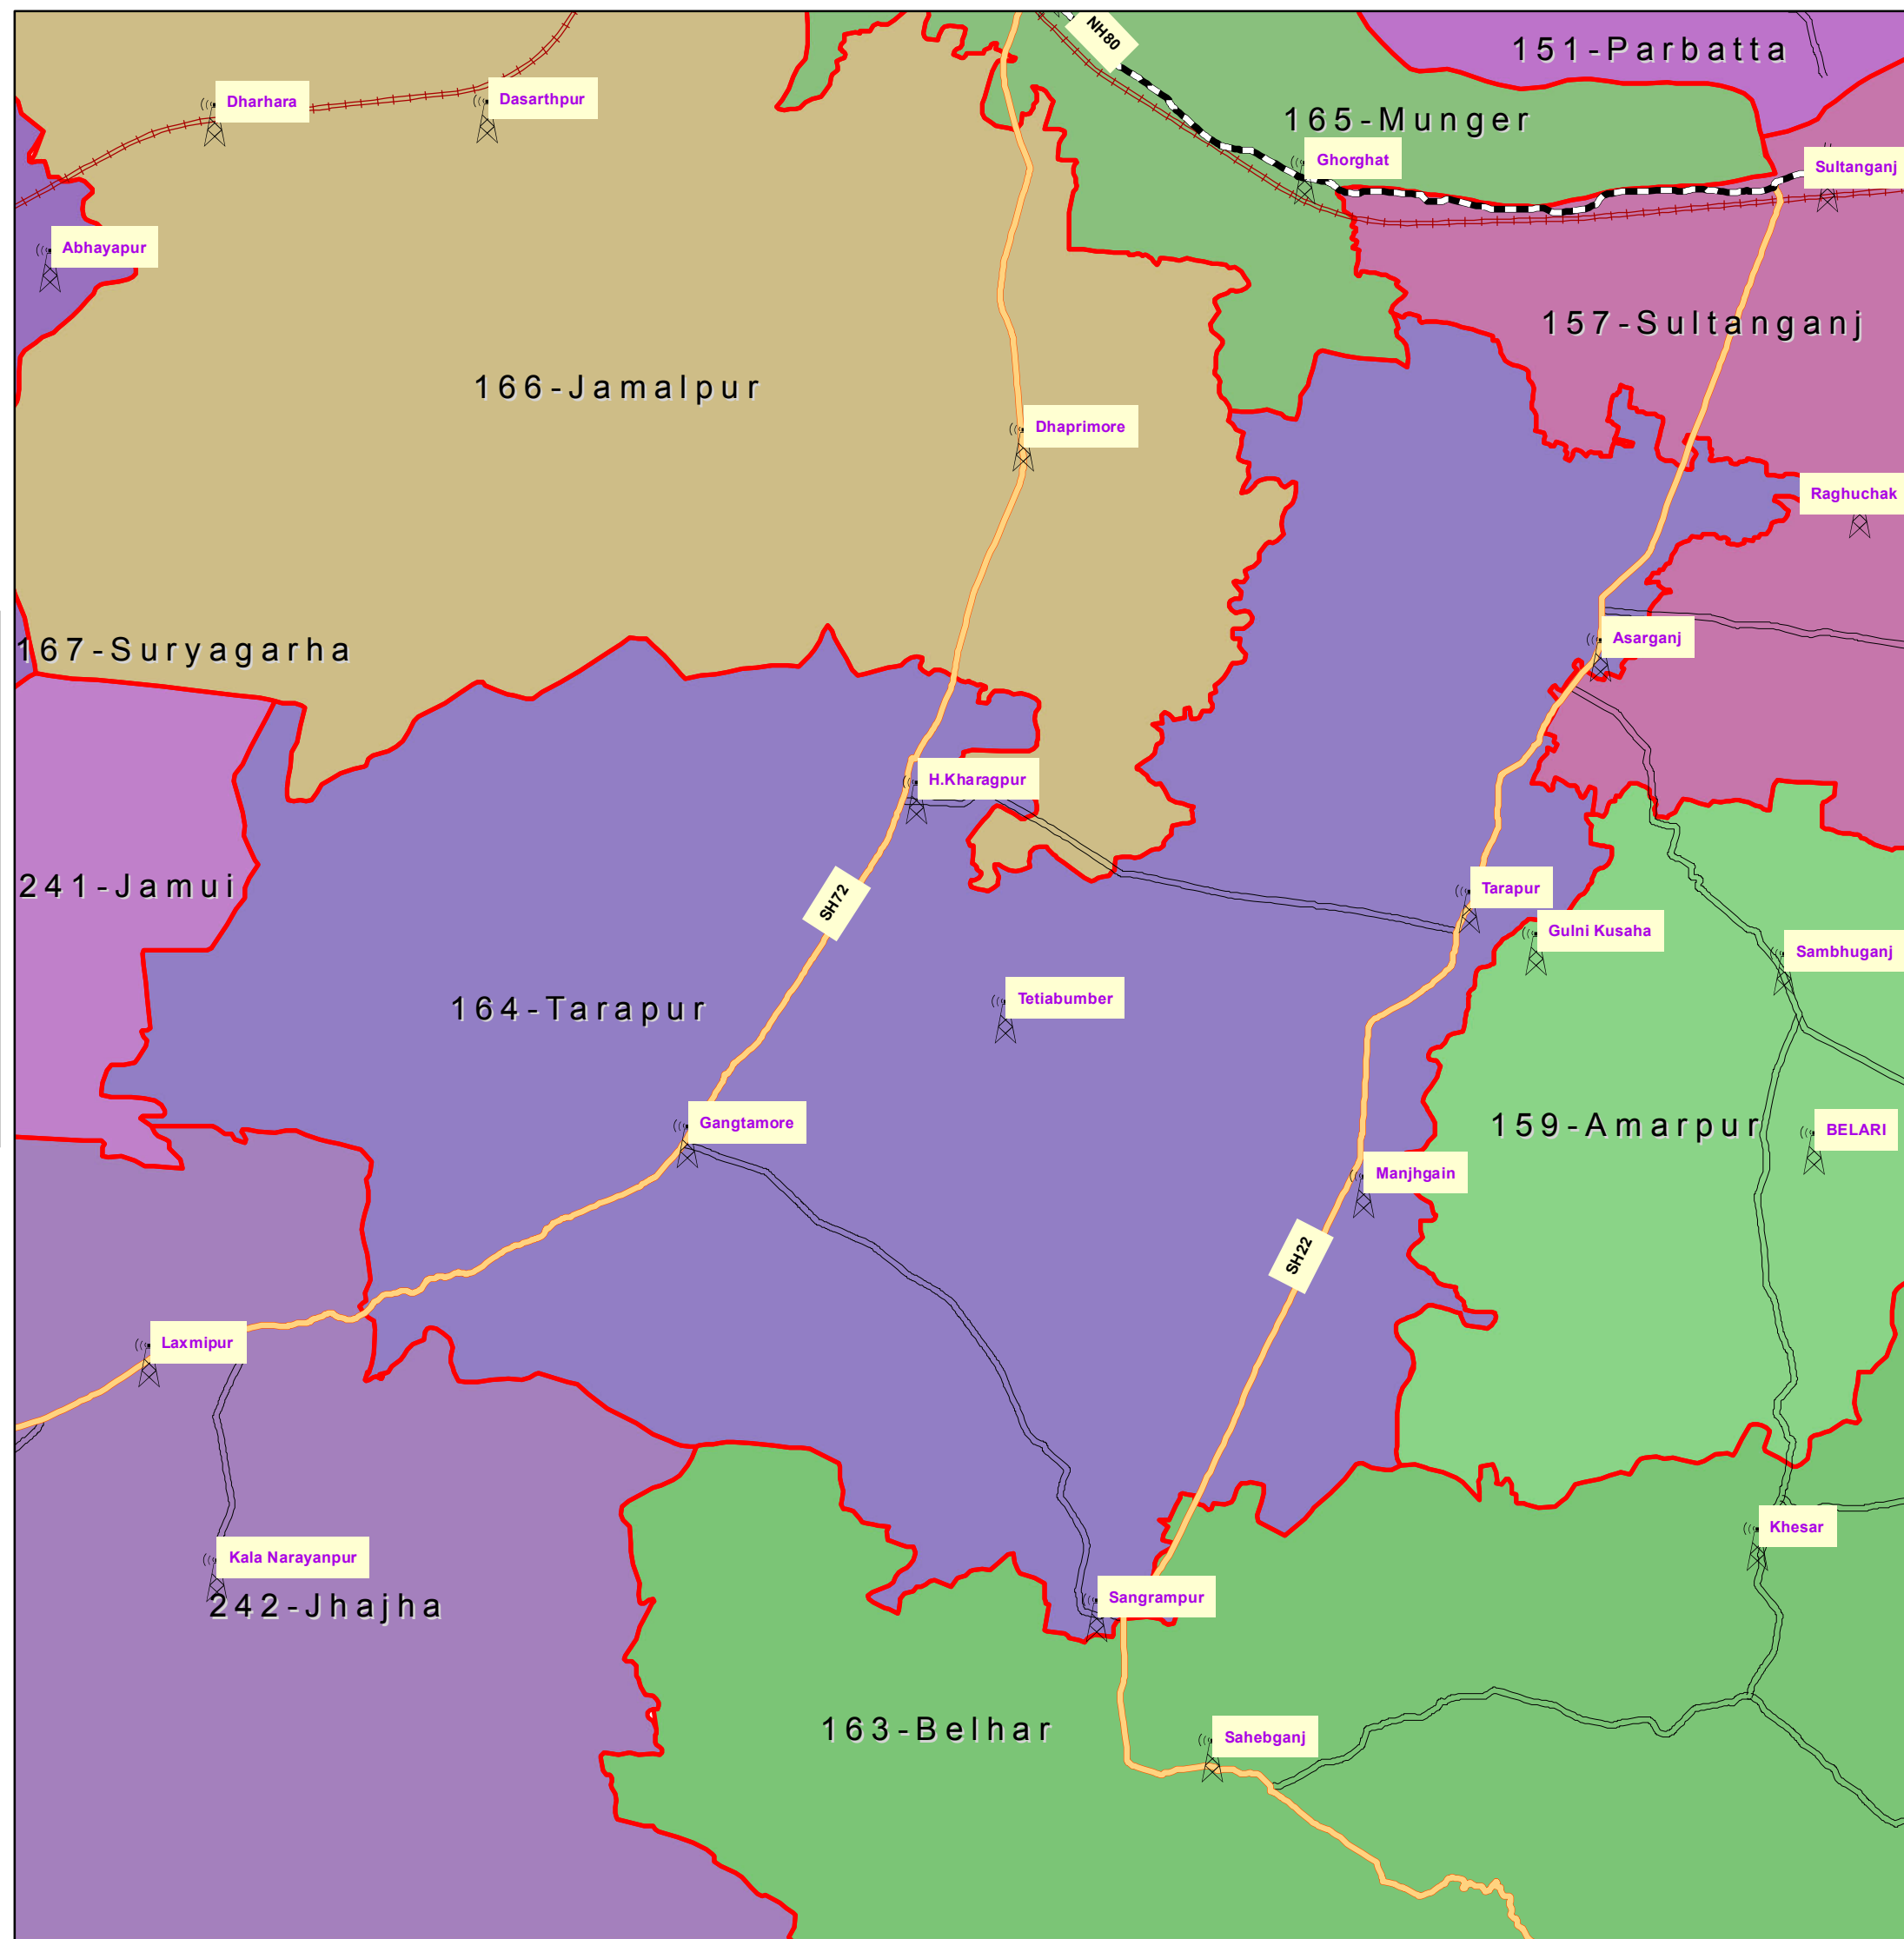

164-Tarapur (MUNGER)

INDEX

- DISTRICT HEAD QUARTER
- AIRPORT
- TOURIST PLACE
- BSNL EXCHANGE
- NATIONAL HIGHWAY
- STATE HIGHWAY
- DISTRICT ROAD
- RAILWAYLINE
- ASSEMBLY BOUNDARY