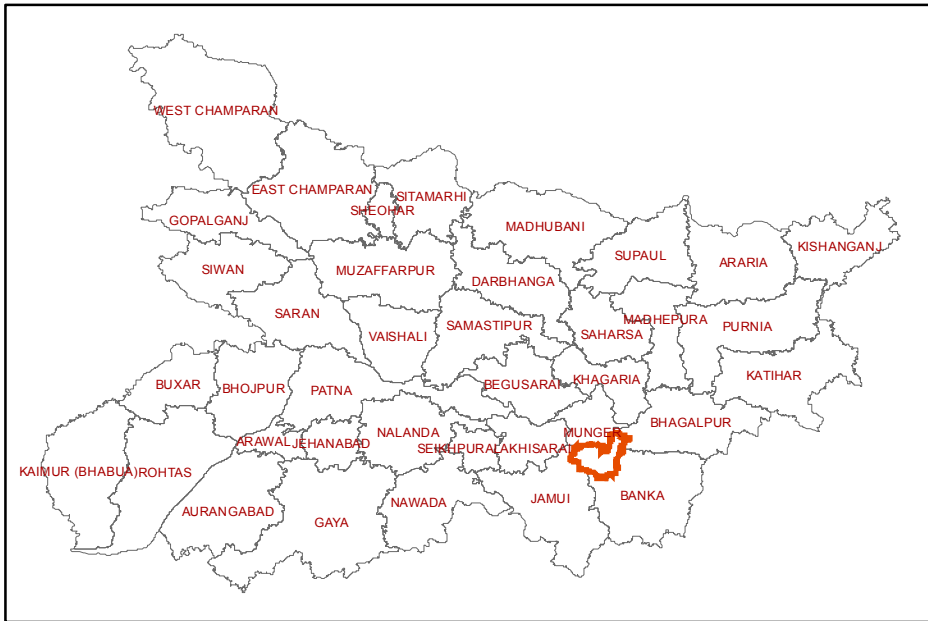

164-Tarapur (MUNGER)

INDEX

- DISTRICT HEAD QUARTER
- AIRPORT
- TOURIST PLACE
- BSNL EXCHANGE
- NATIONAL HIGHWAY
- STATE HIGHWAY
- DISTRICT ROAD
- RAILWAYLINE
- ASSEMBLY BOUNDARY