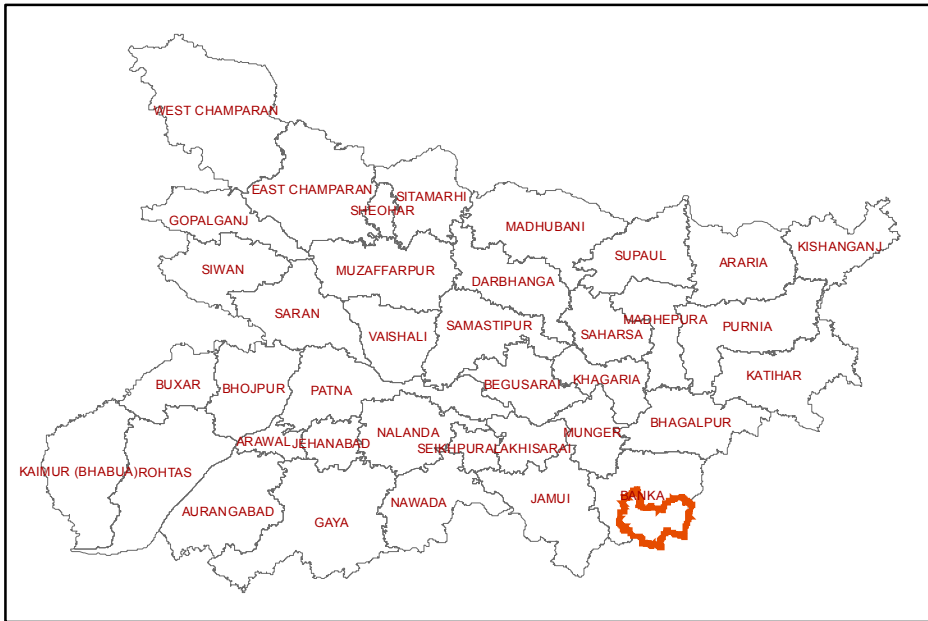

162-Katoria (ST) (BANKA)

INDEX

- DISTRICT HEAD QUARTER
- AIRPORT
- TOURIST PLACE
- BSNL EXCHANGE
- NATIONAL HIGHWAY
- STATE HIGHWAY
- DISTRICT ROAD
- RAILWAYLINE
- ASSEMBLY BOUNDARY