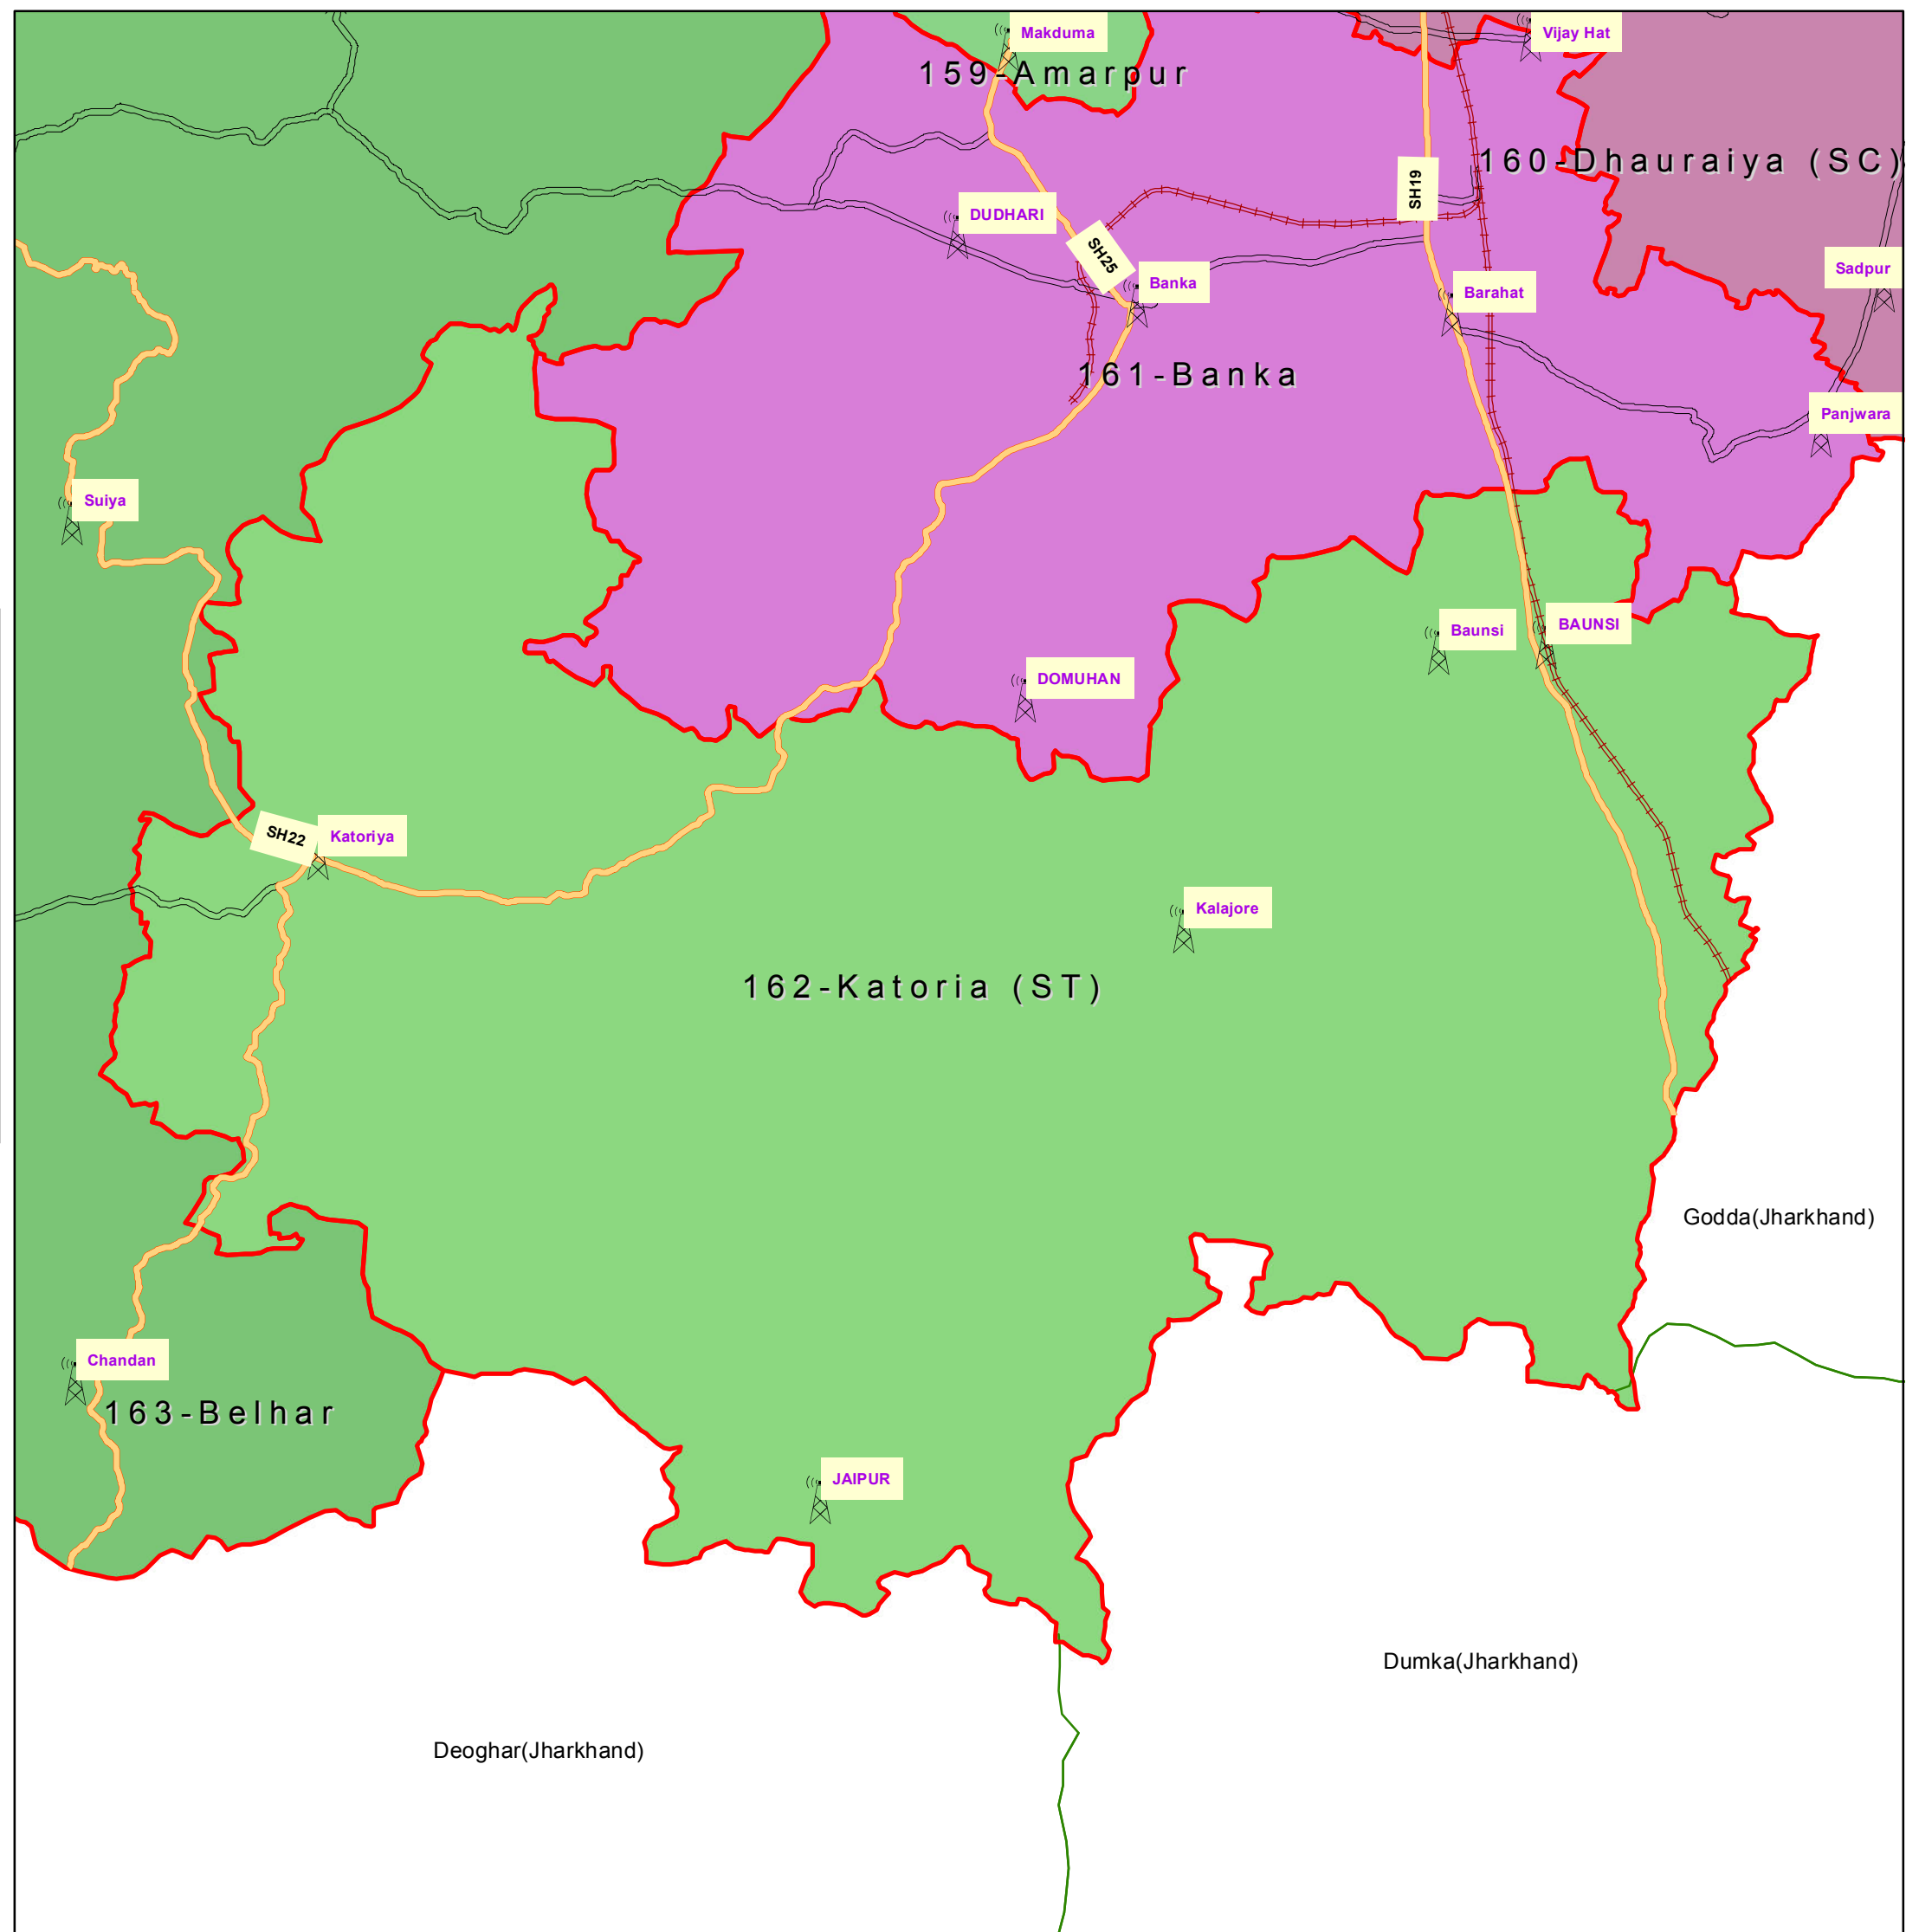

162-Katoria (ST) (BANKA)

INDEX

- DISTRICT HEAD QUARTER
- AIRPORT
- TOURIST PLACE
- BSNL EXCHANGE
- NATIONAL HIGHWAY
- STATE HIGHWAY
- DISTRICT ROAD
- RAILWAYLINE
- ASSEMBLY BOUNDARY