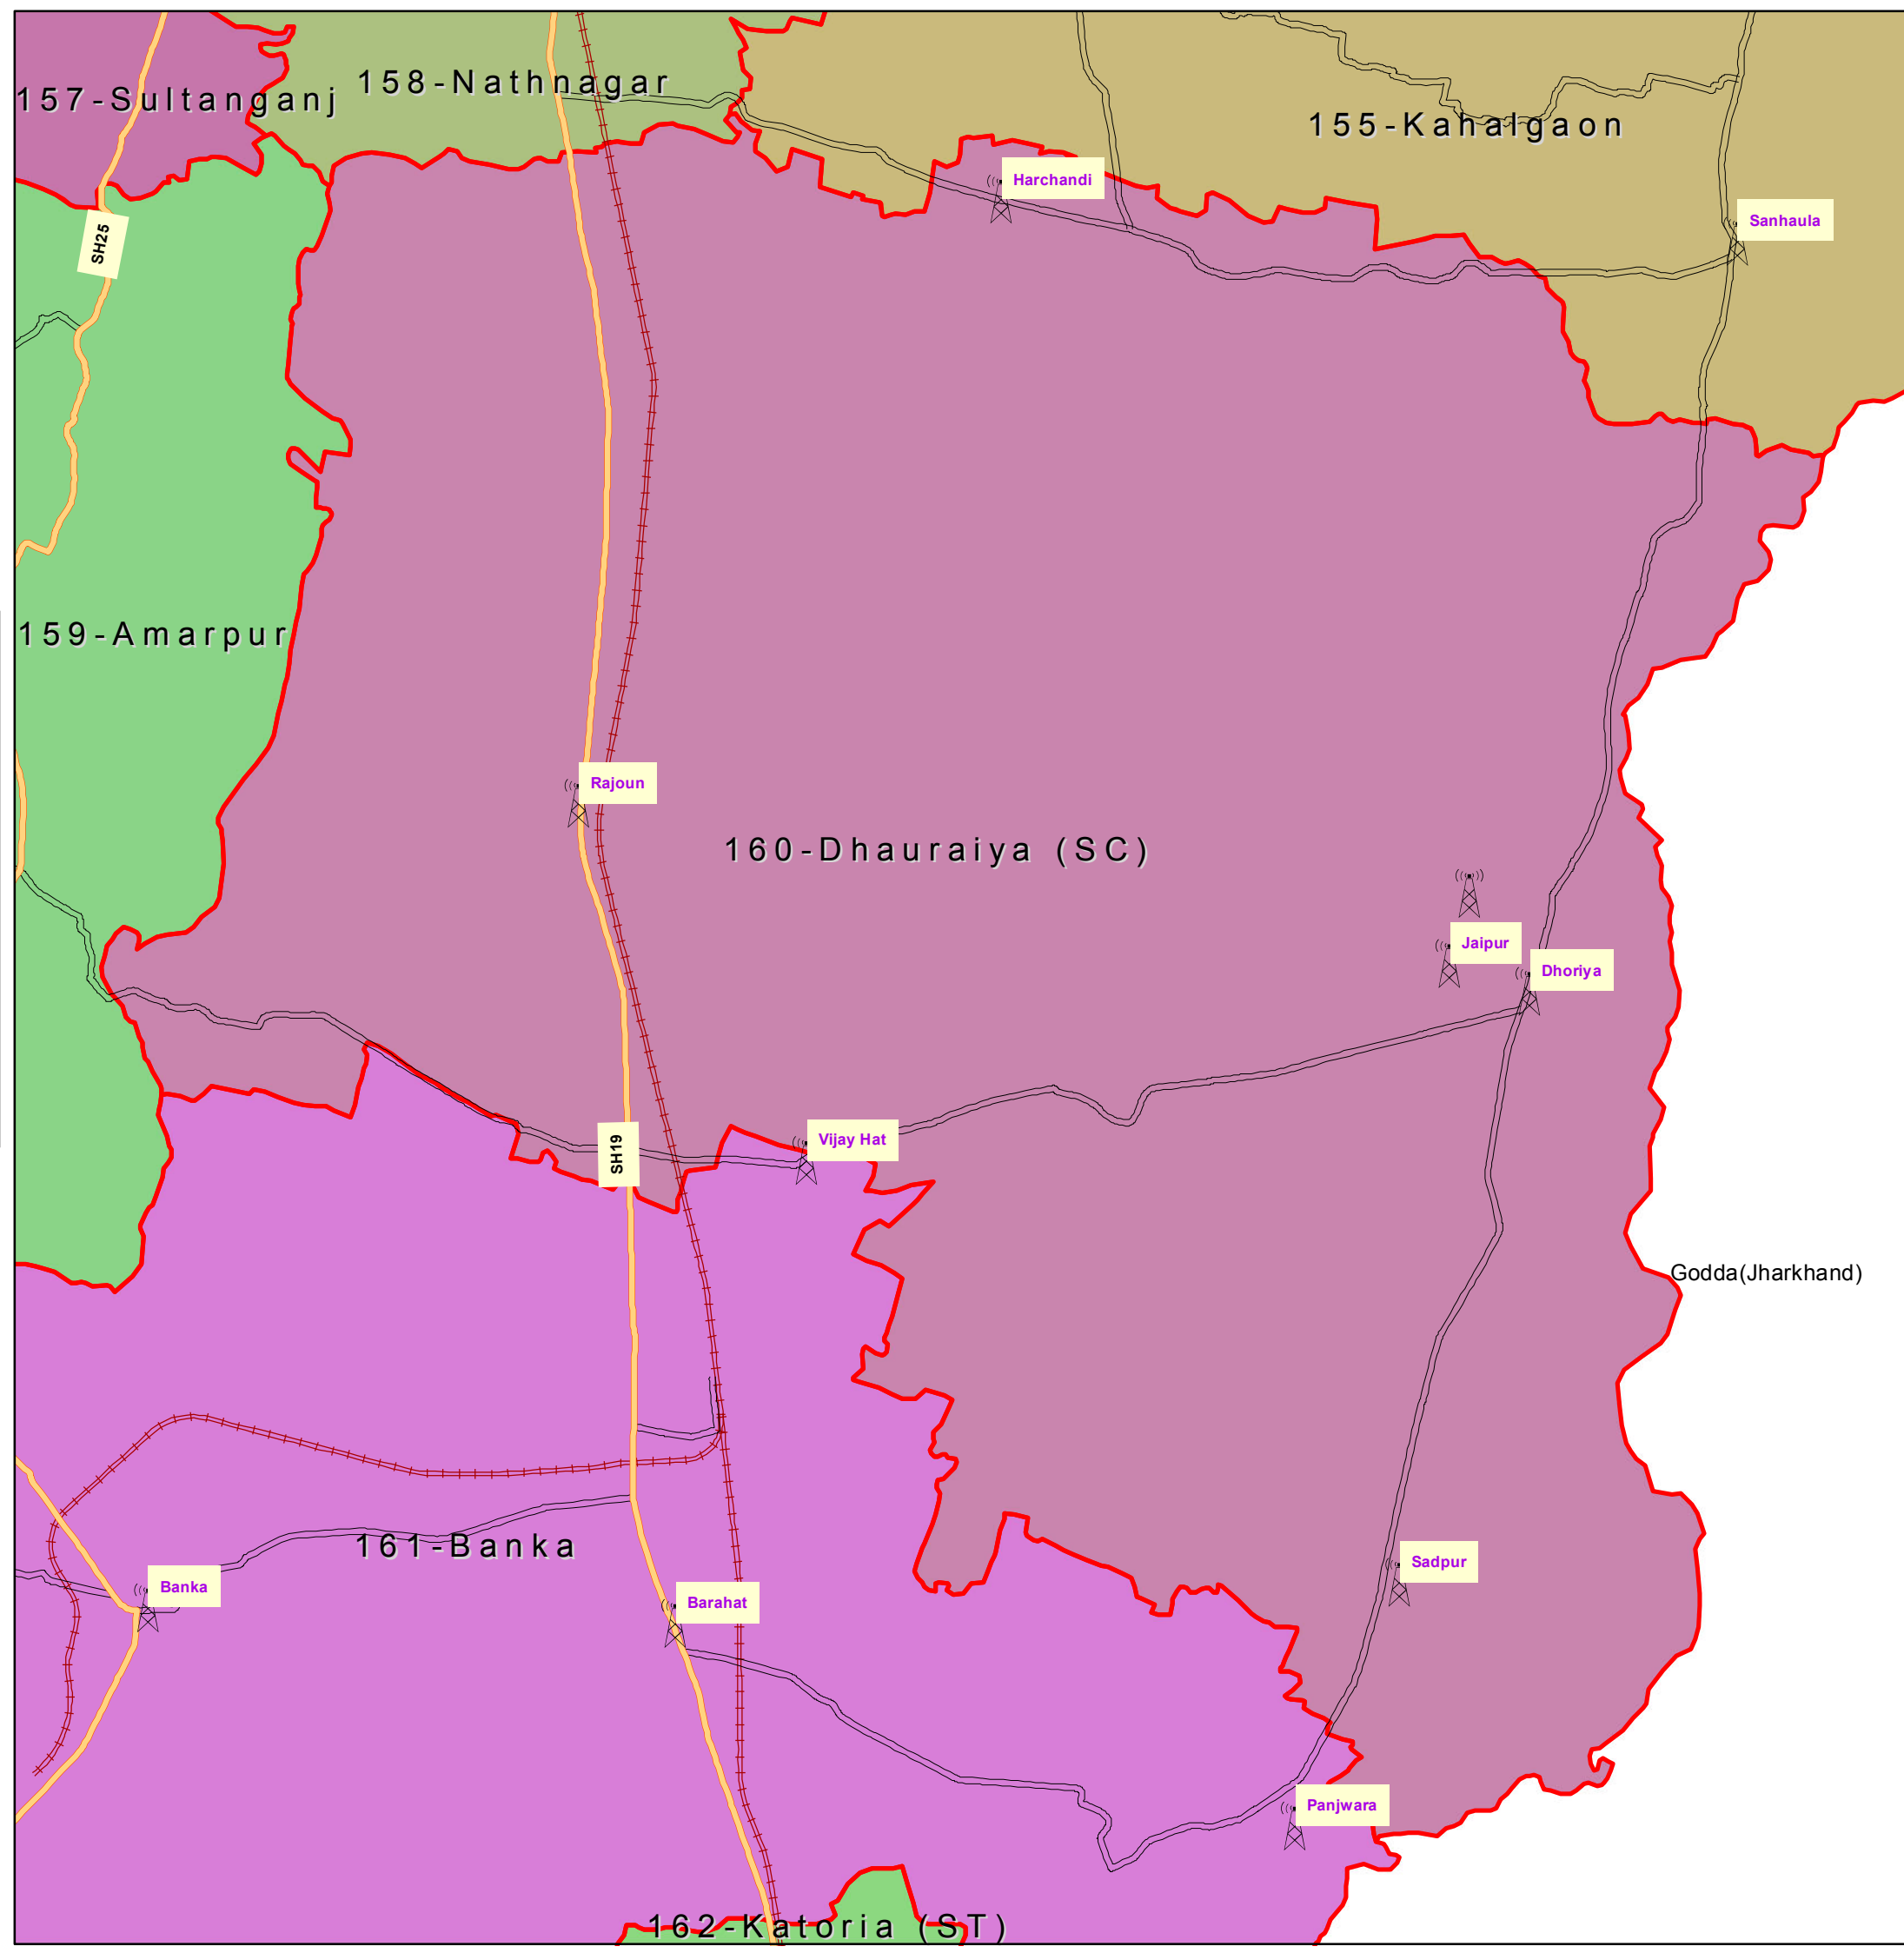

# 160-Dhauraiya (SC) (BANKA)

## INDEX

-  DISTRICT HEAD QUARTER
-  AIRPORT
-  TOURIST PLACE
-  BSNL EXCHANGE
-  NATIONAL HIGHWAY
-  STATE HIGHWAY
-  DISTRICT ROAD
-  RAILWAYLINE
-  ASSEMBLY BOUNDARY