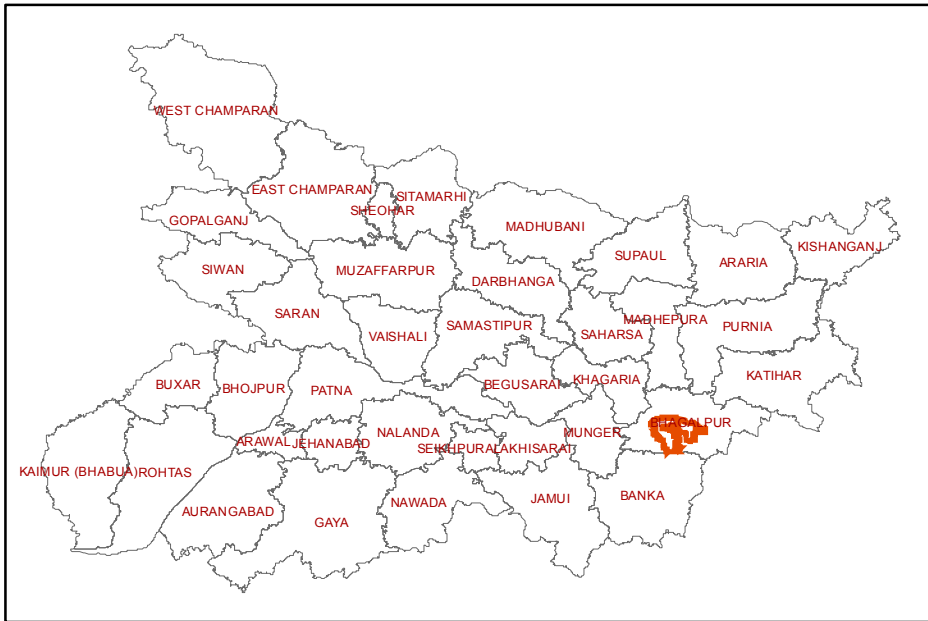

158-Nathnagar (BHAGALPUR)

INDEX

- DISTRICT HEAD QUARTER
- AIRPORT
- TOURIST PLACE
- BSNL EXCHANGE
- NATIONAL HIGHWAY
- STATE HIGHWAY
- DISTRICT ROAD
- RAILWAYLINE
- ASSEMBLY BOUNDARY