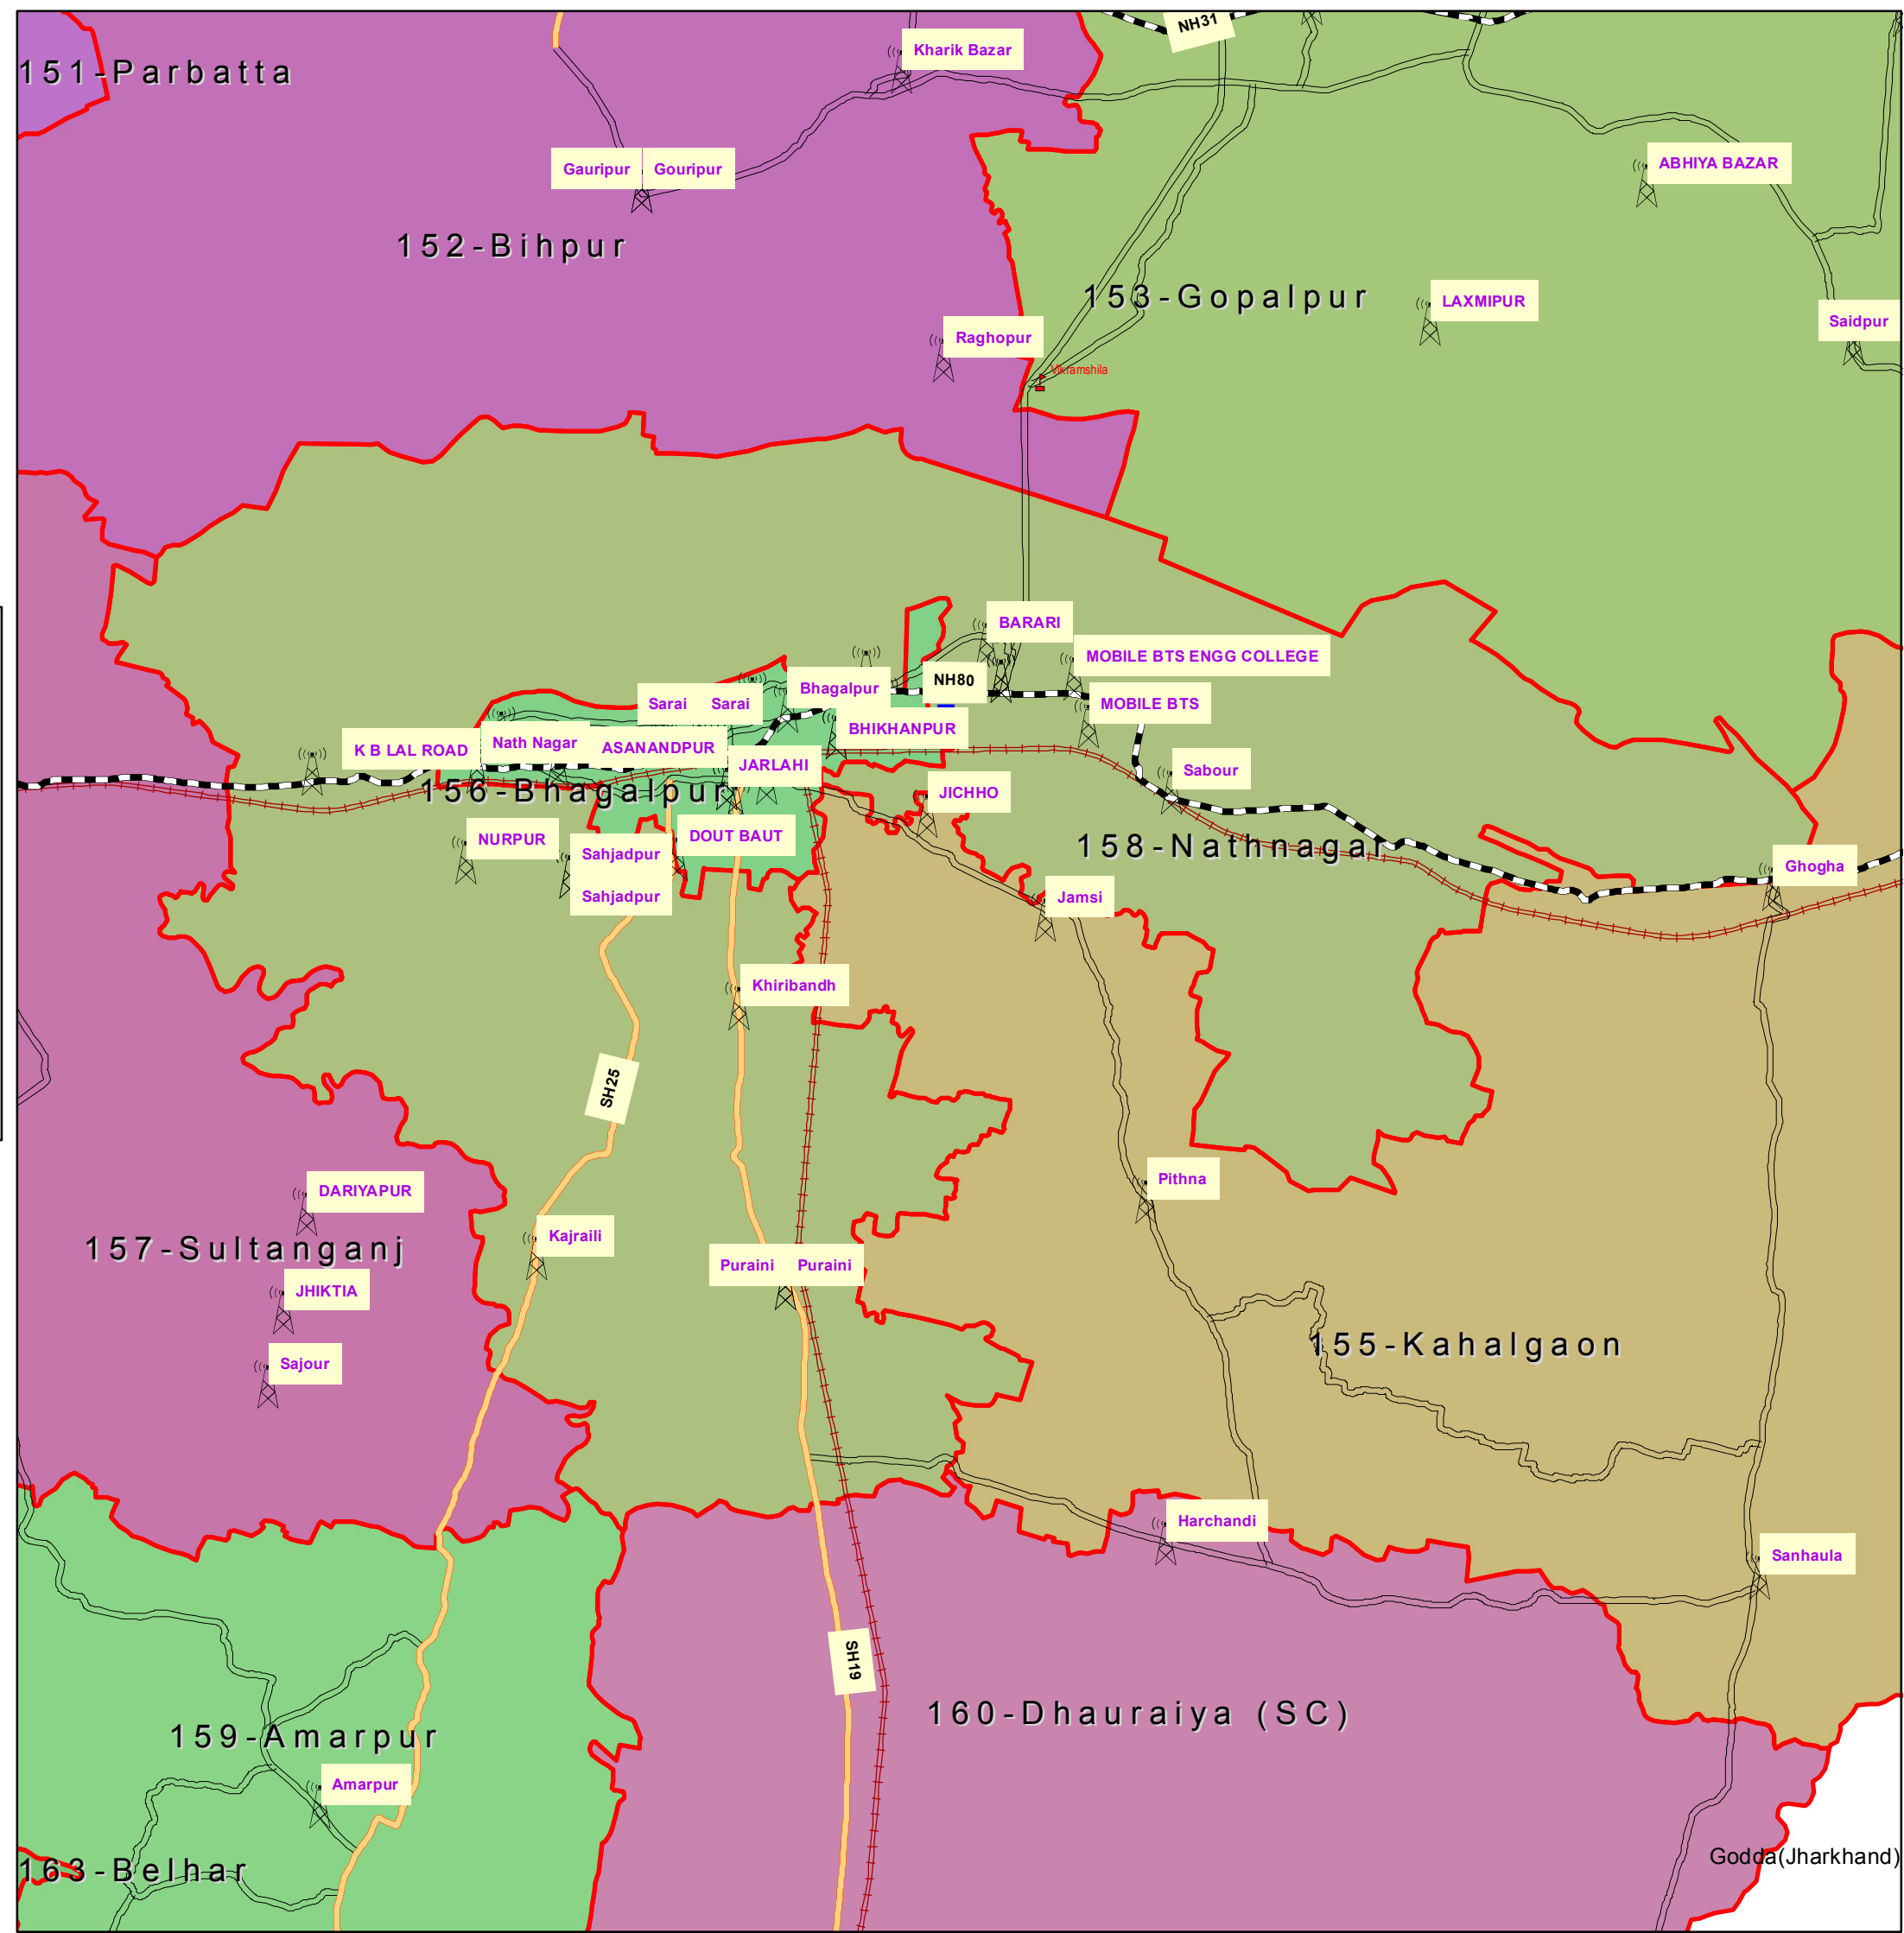

158-Nathnagar (BHAGALPUR)

INDEX

- DISTRICT HEAD QUARTER
- AIRPORT
- TOURIST PLACE
- BSNL EXCHANGE
- NATIONAL HIGHWAY
- STATE HIGHWAY
- DISTRICT ROAD
- RAILWAYLINE
- ASSEMBLY BOUNDARY