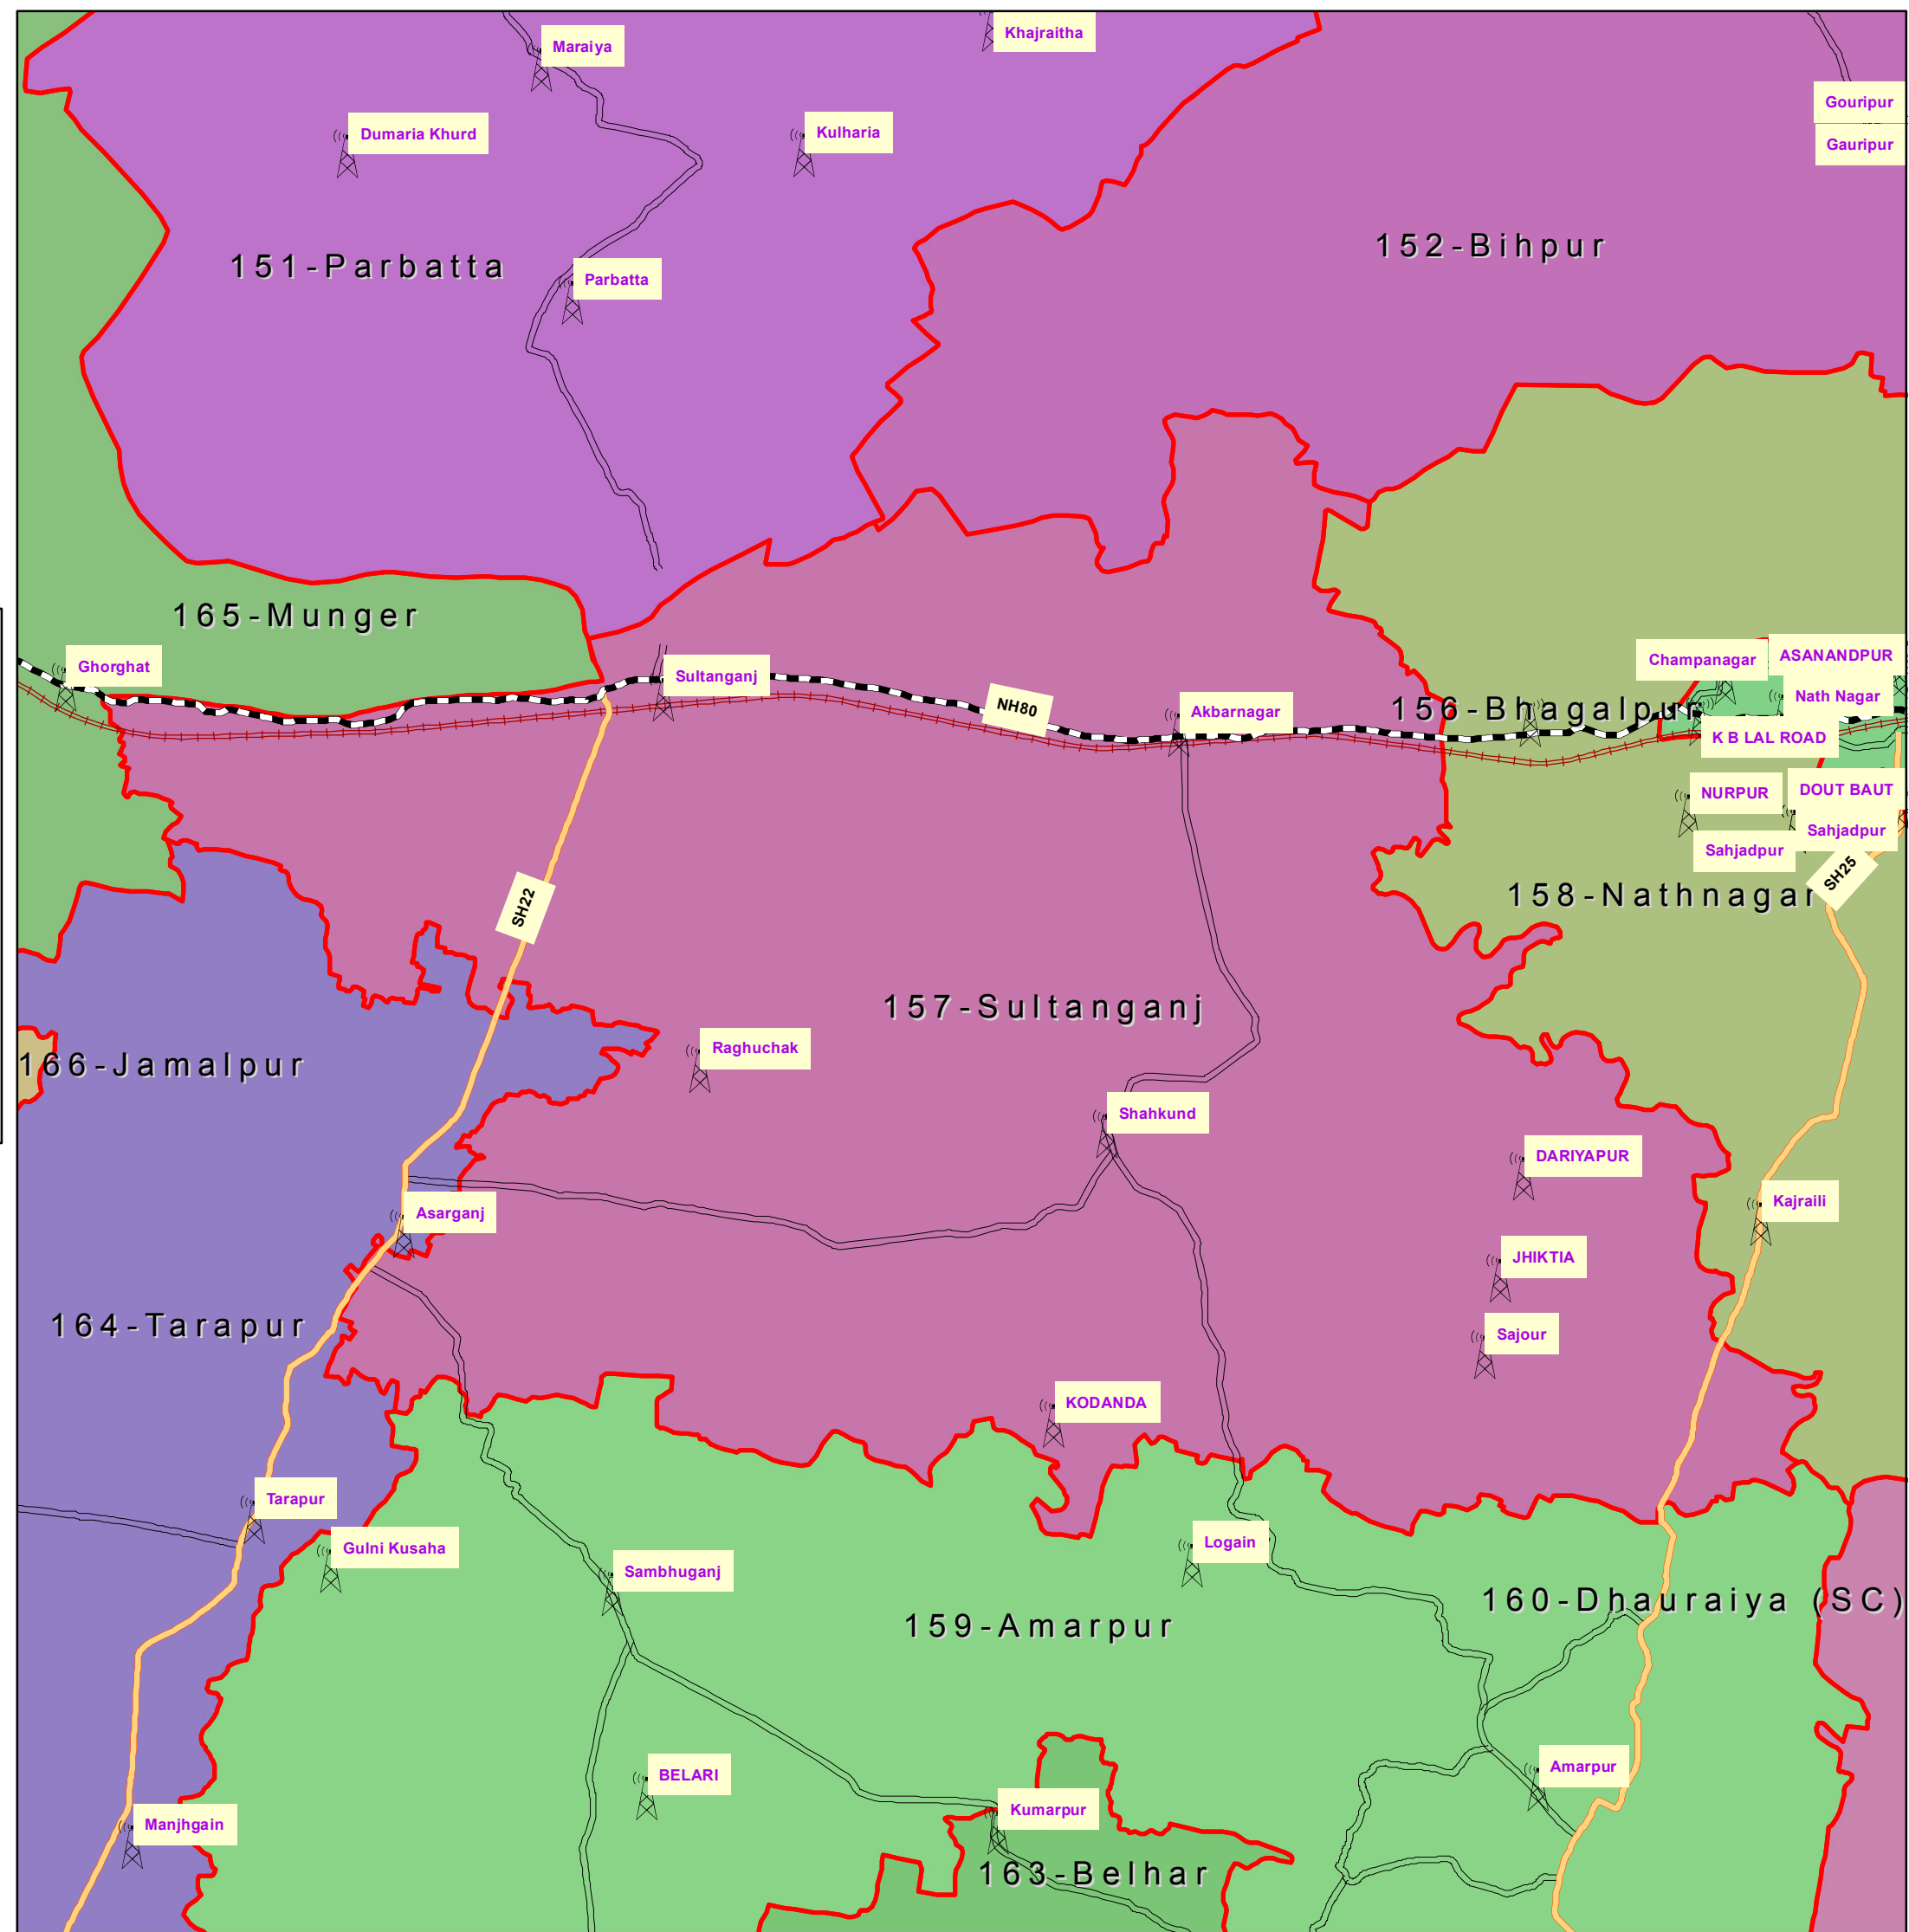

# 157-Sultanganj (BHAGALPUR)

## INDEX

-  DISTRICT HEAD QUARTER
-  AIRPORT
-  TOURIST PLACE
-  BSNL EXCHANGE
-  NATIONAL HIGHWAY
-  STATE HIGHWAY
-  DISTRICT ROAD
-  RAILWAYLINE
-  ASSEMBLY BOUNDARY