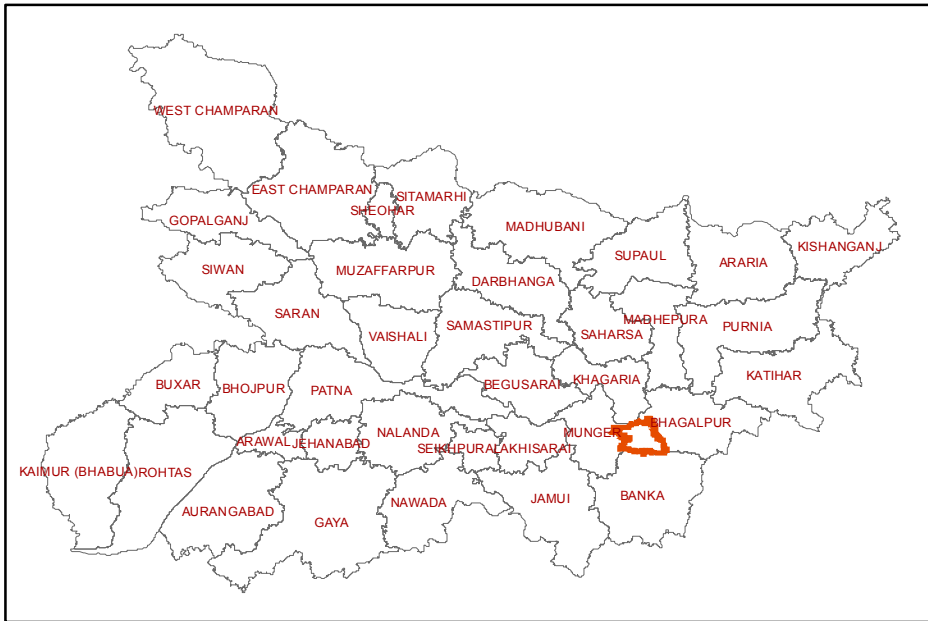

# 157-Sultanganj (BHAGALPUR)

## INDEX

-  DISTRICT HEAD QUARTER
-  AIRPORT
-  TOURIST PLACE
-  BSNL EXCHANGE
-  NATIONAL HIGHWAY
-  STATE HIGHWAY
-  DISTRICT ROAD
-  RAILWAYLINE
-  ASSEMBLY BOUNDARY