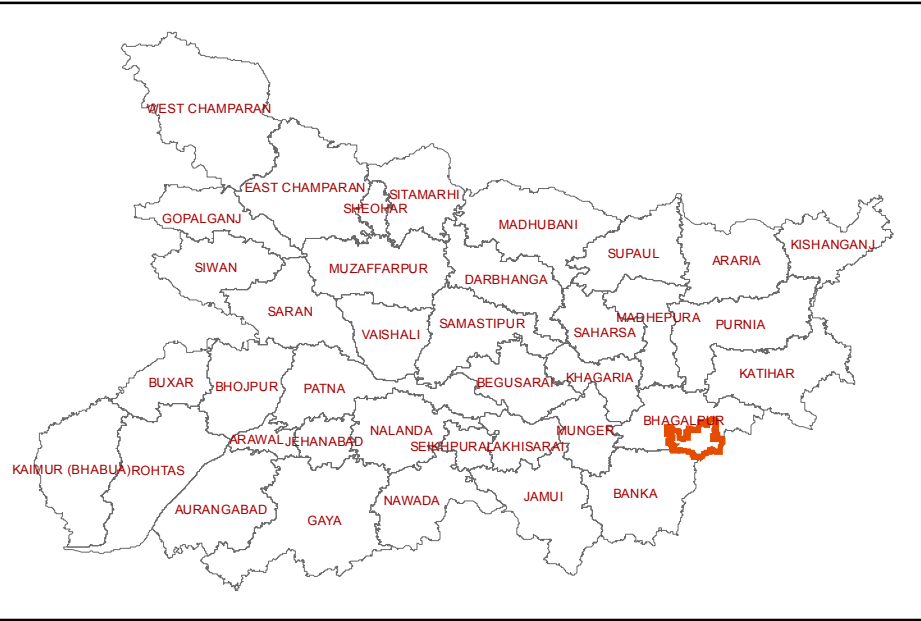

155-Kahalgaon (BHAGALPUR)

INDEX

-  DISTRICT HEAD QUARTER
-  AIRPORT
-  TOURIST PLACE
-  BSNL EXCHANGE
-  NATIONAL HIGHWAY
-  STATE HIGHWAY
-  DISTRICT ROAD
-  RAILWAYLINE
-  ASSEMBLY BOUNDARY