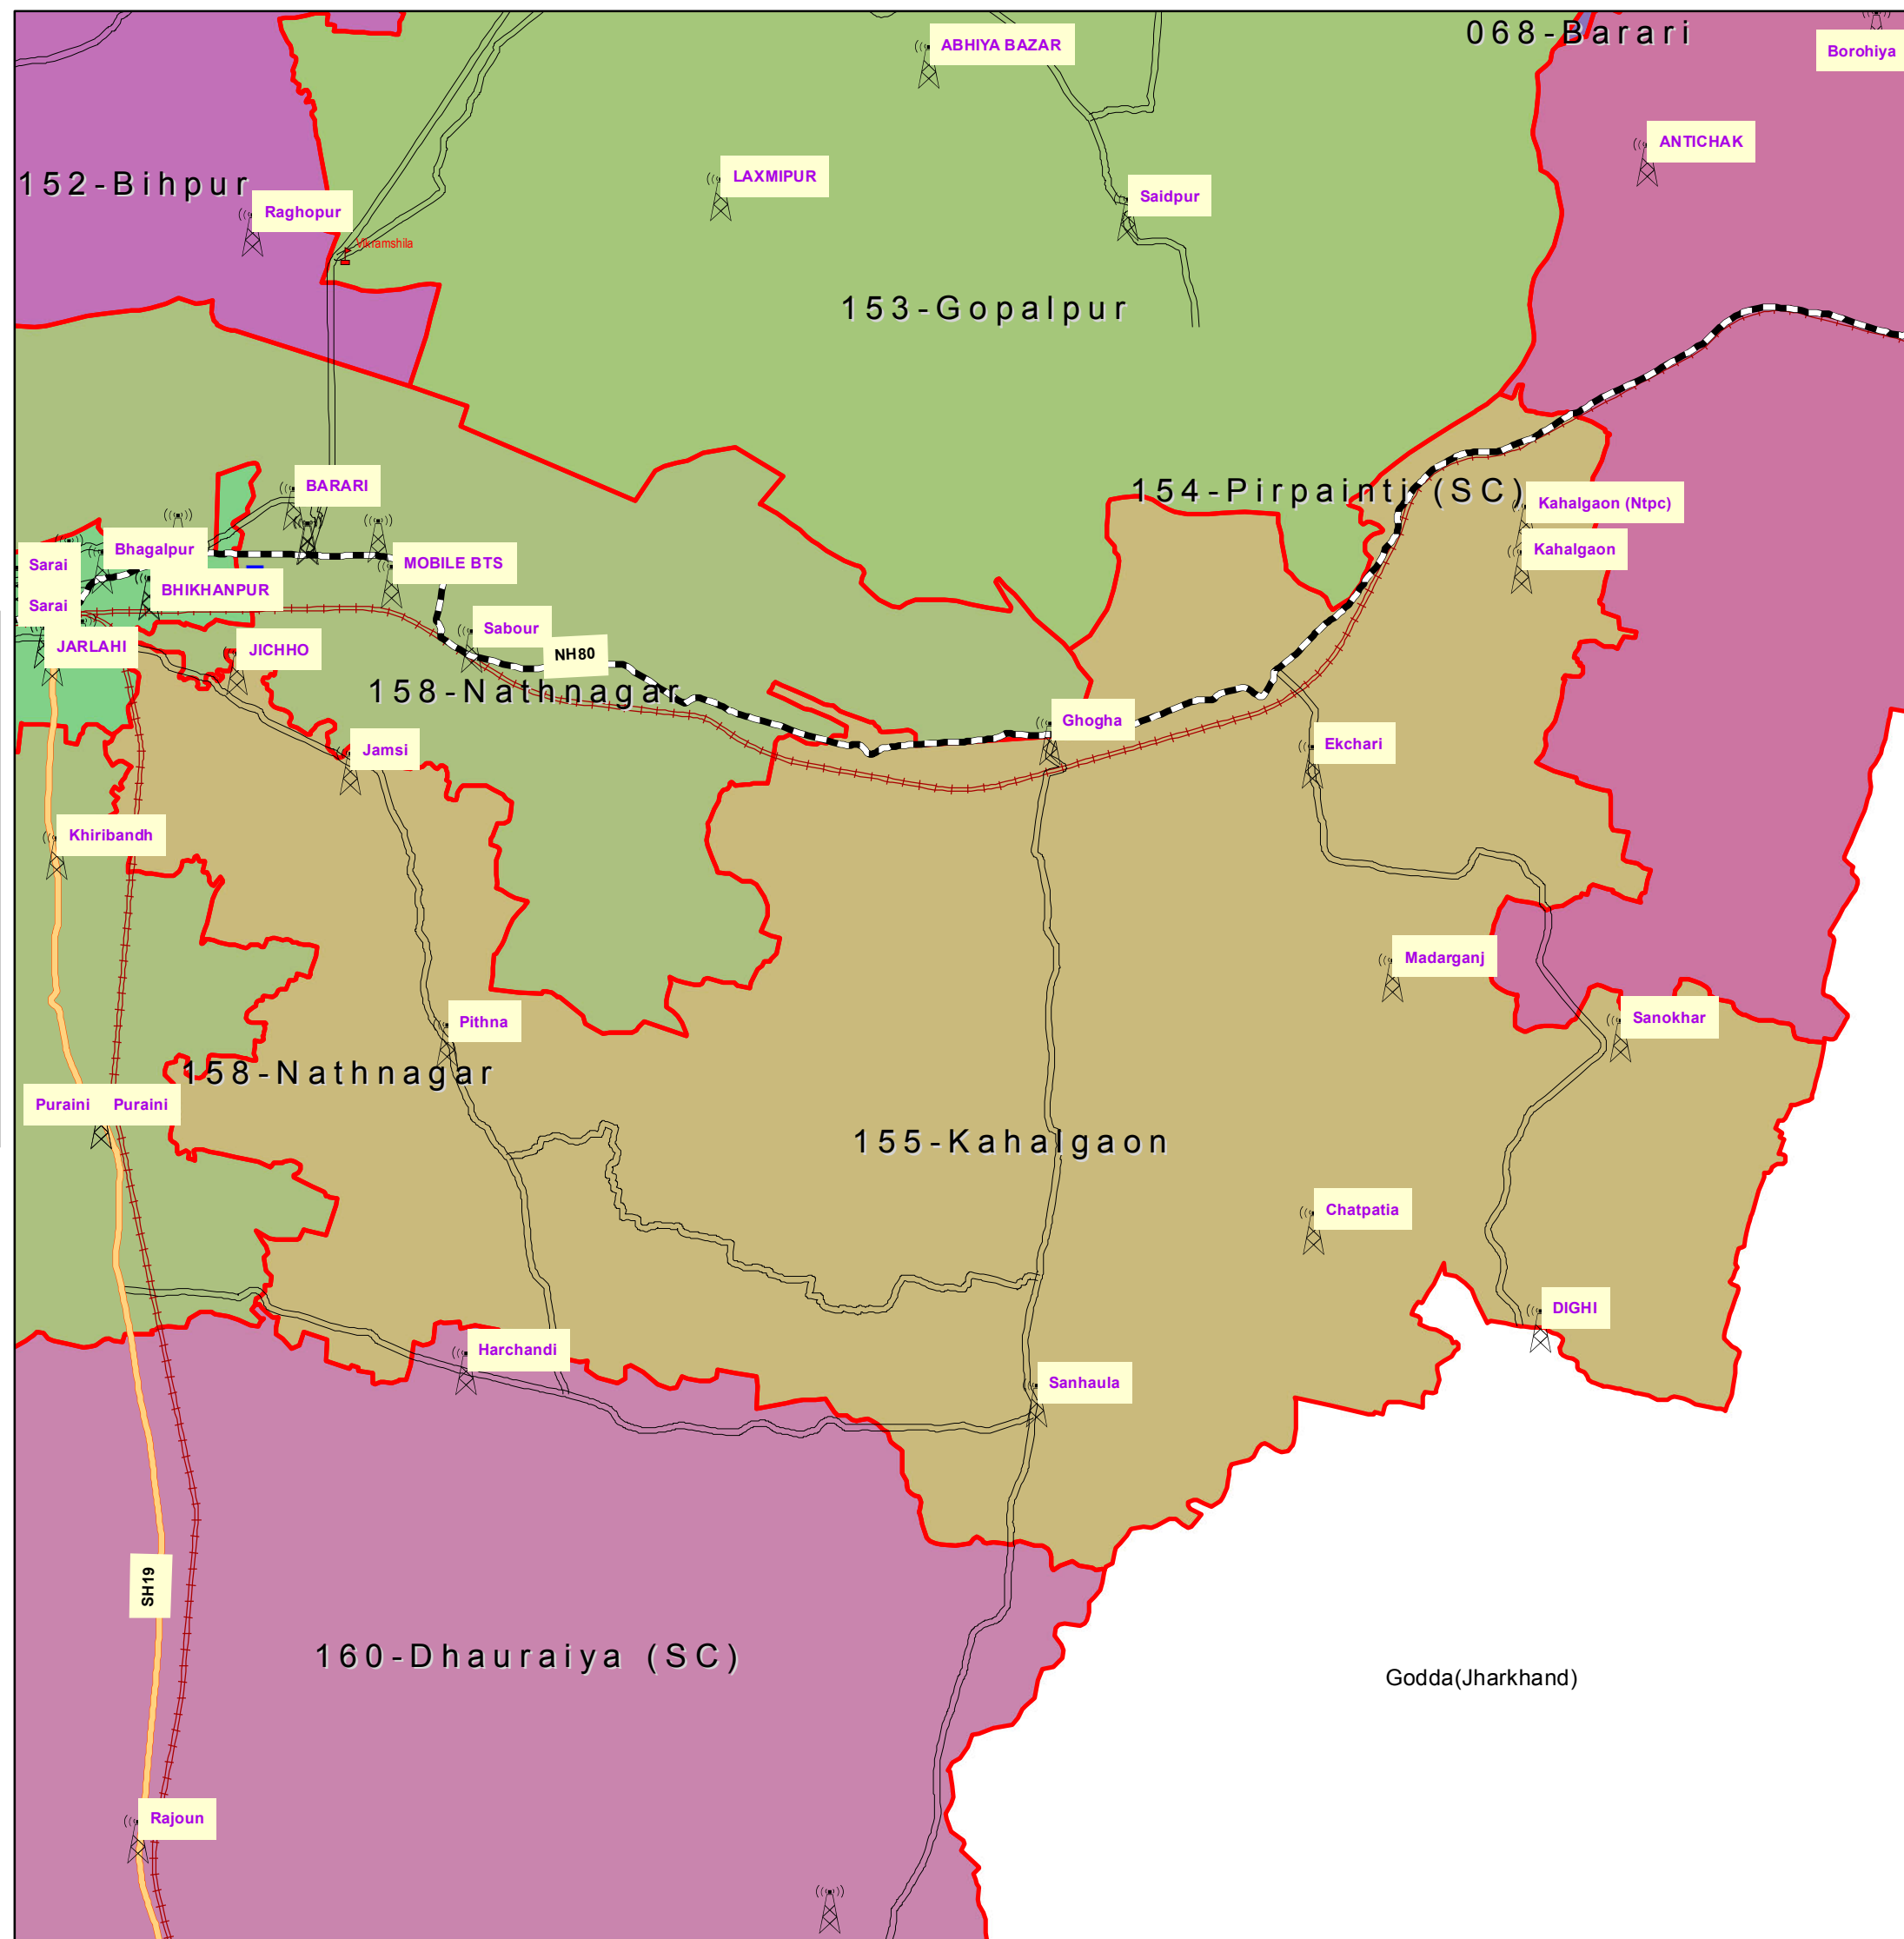

155-Kahalgaon (BHAGALPUR)

INDEX

-  DISTRICT HEAD QUARTER
-  AIRPORT
-  TOURIST PLACE
-  BSNL EXCHANGE
-  NATIONAL HIGHWAY
-  STATE HIGHWAY
-  DISTRICT ROAD
-  RAILWAYLINE
-  ASSEMBLY BOUNDARY